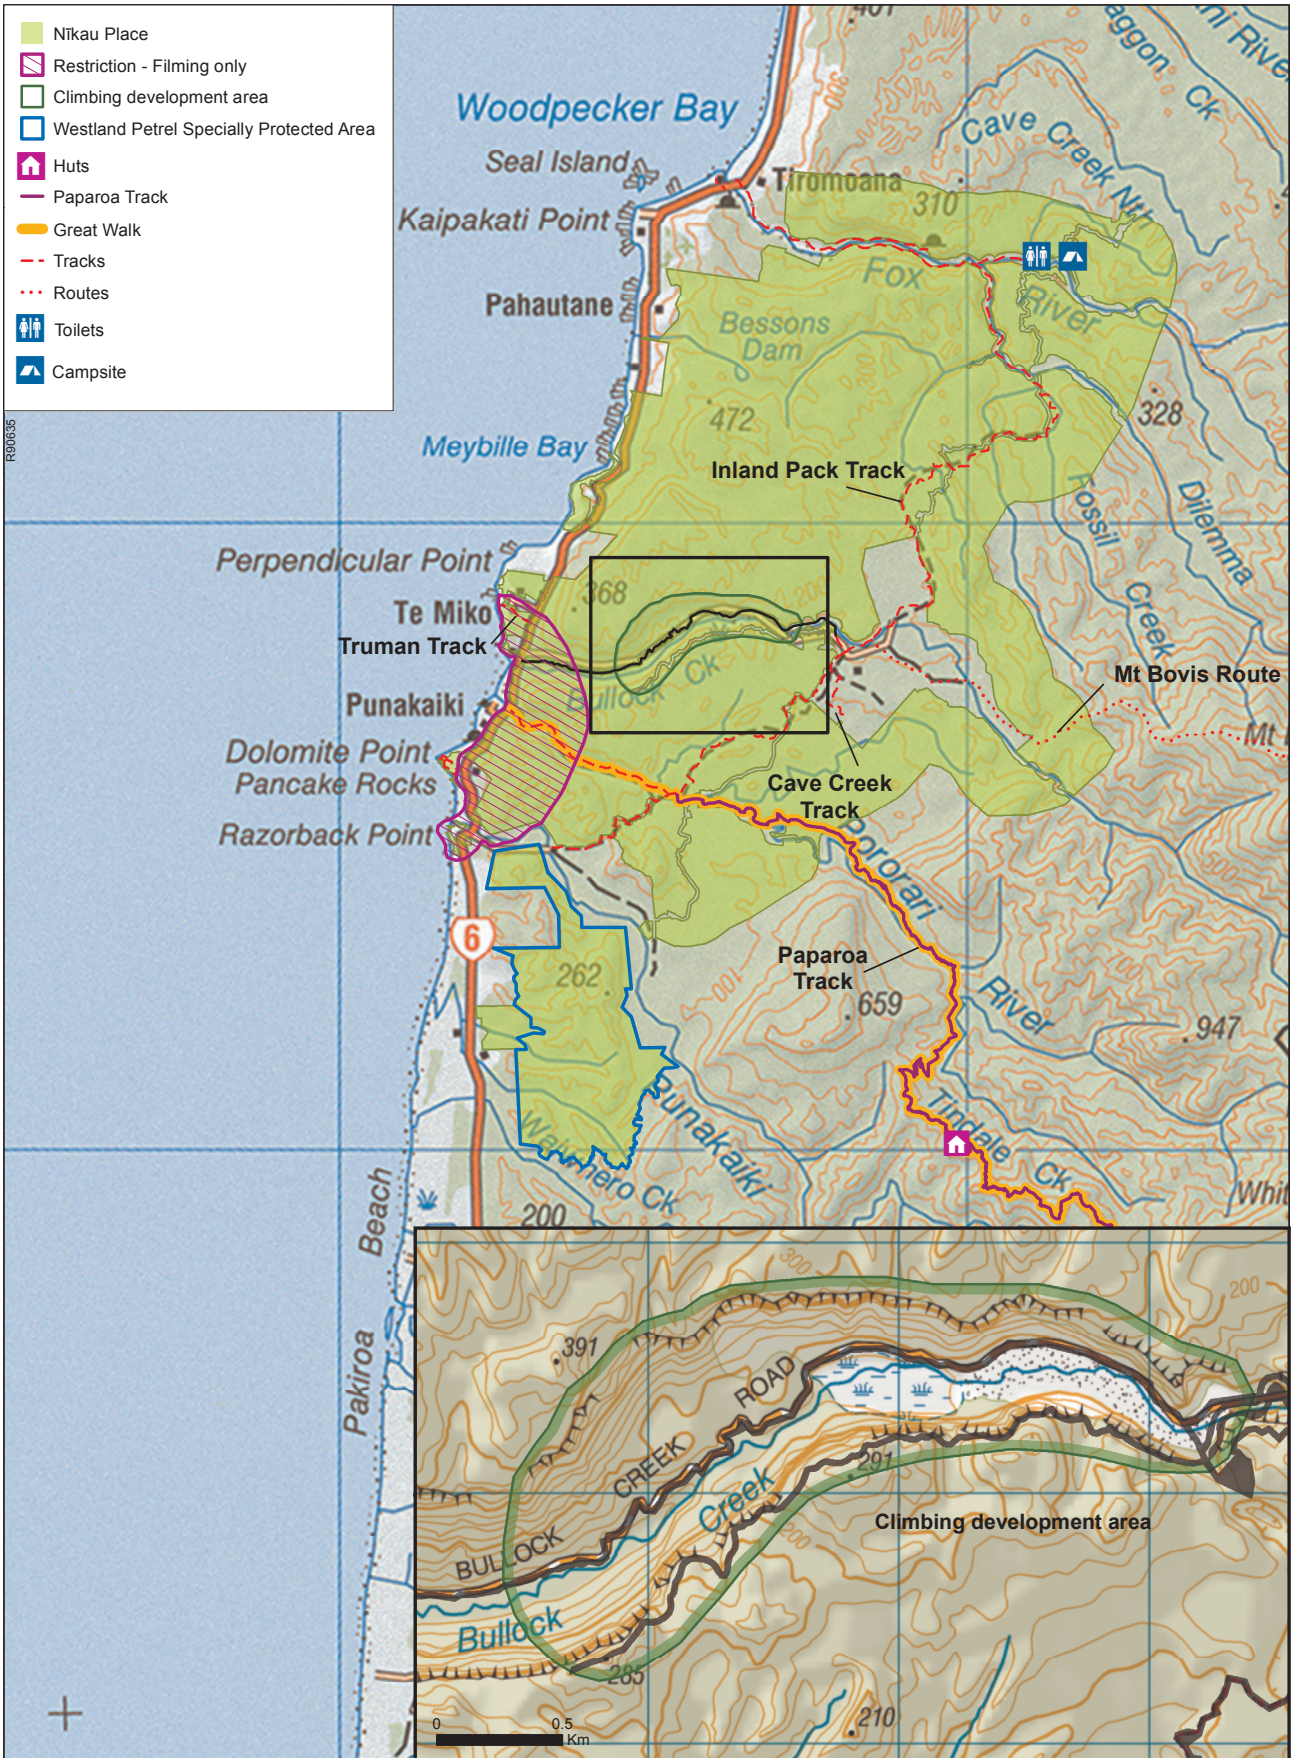

Map 7a: Nīkau Place

- Nīkau Place
- Restriction - Filming only
- Climbing development area
- Westland Petrel Specially Protected Area
- Huts
- Paparoa Track
- Great Walk
- Tracks
- Routes
- Toilets
- Campsite

R900635