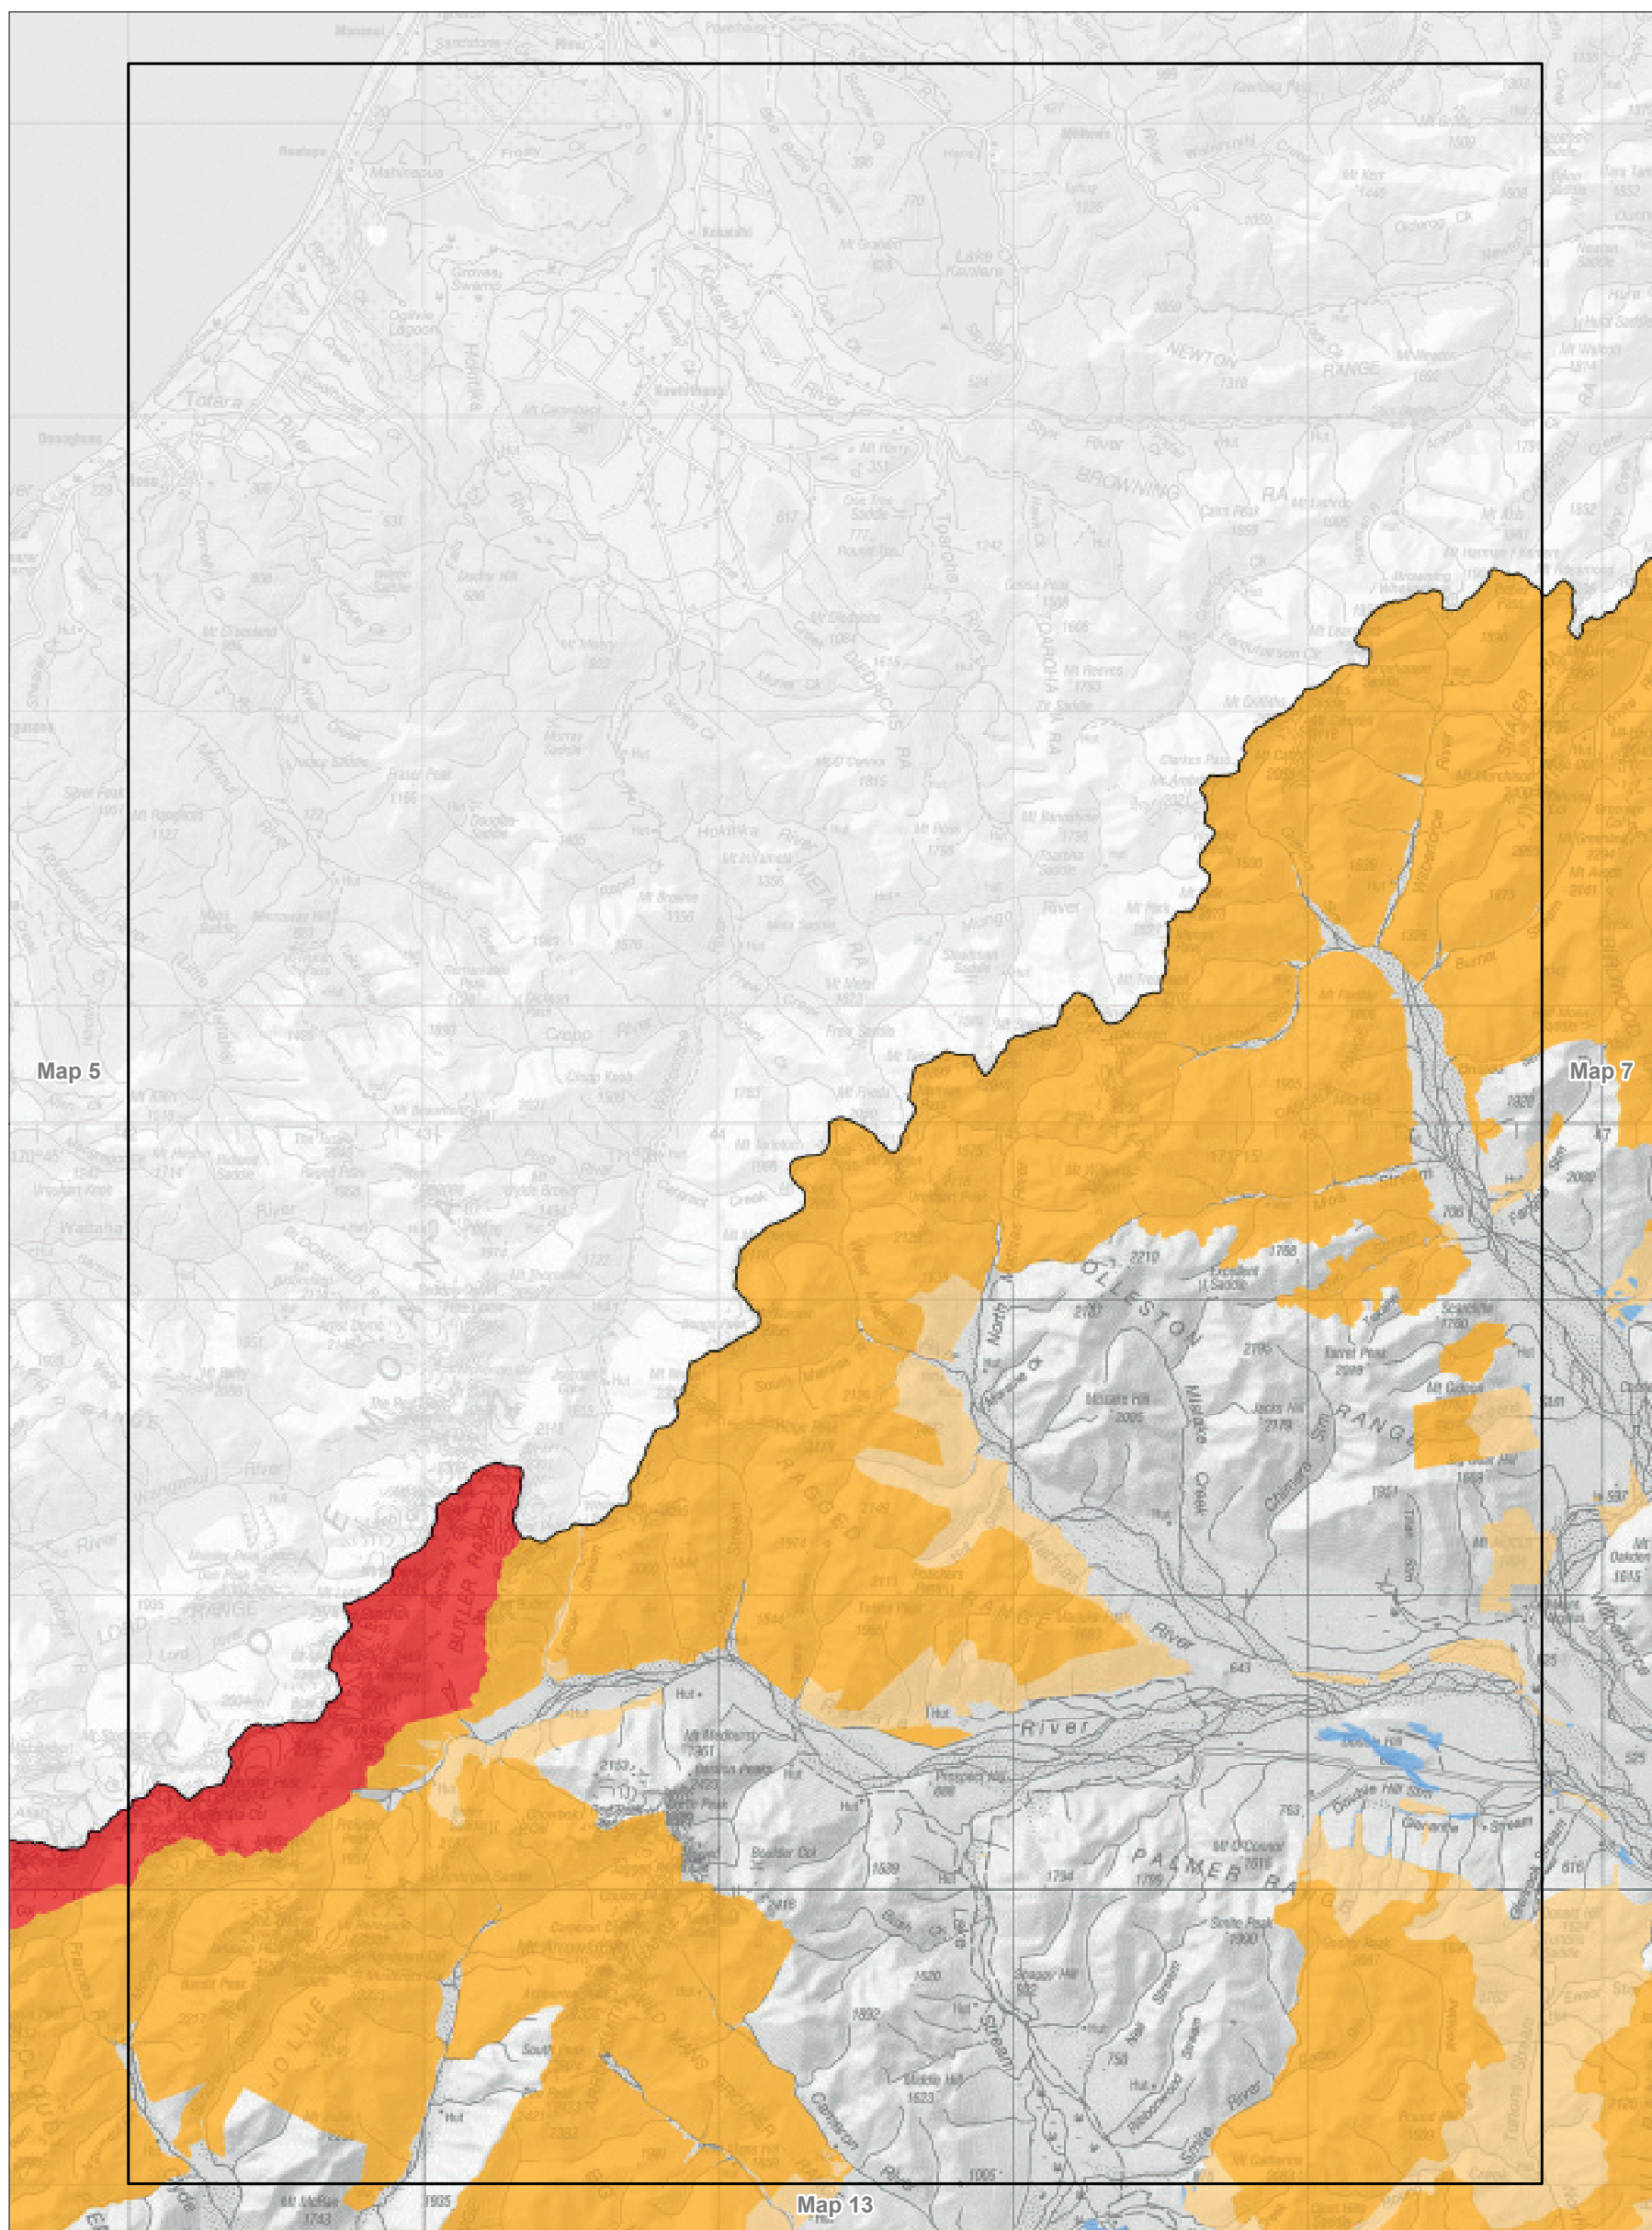

*Conservation unit data is current as of 31/10/2015*

Map 8.3 Visitor management zones—detail  
 Conservation Management Strategy  
 Canterbury (Waitaha)

Conservation unit data is current as of 31/10/2015

Map 8.4 Visitor management zones—detail  
 Conservation Management Strategy  
 Canterbury (Waitaha)

Conservation unit data is current as of 31/10/2015

Map 8.5 Visitor management zones—detail  
 Conservation Management Strategy  
 Canterbury (Waitaha)

Conservation unit data is current as of 31/10/2015

Map 8.6 Visitor management zones—detail  
 Conservation Management Strategy  
 Canterbury (Waitaha)

Conservation unit data is current as of 31/10/2015

Map 8.7 Visitor management zones—detail  
 Conservation Management Strategy  
 Canterbury (Waitaha)