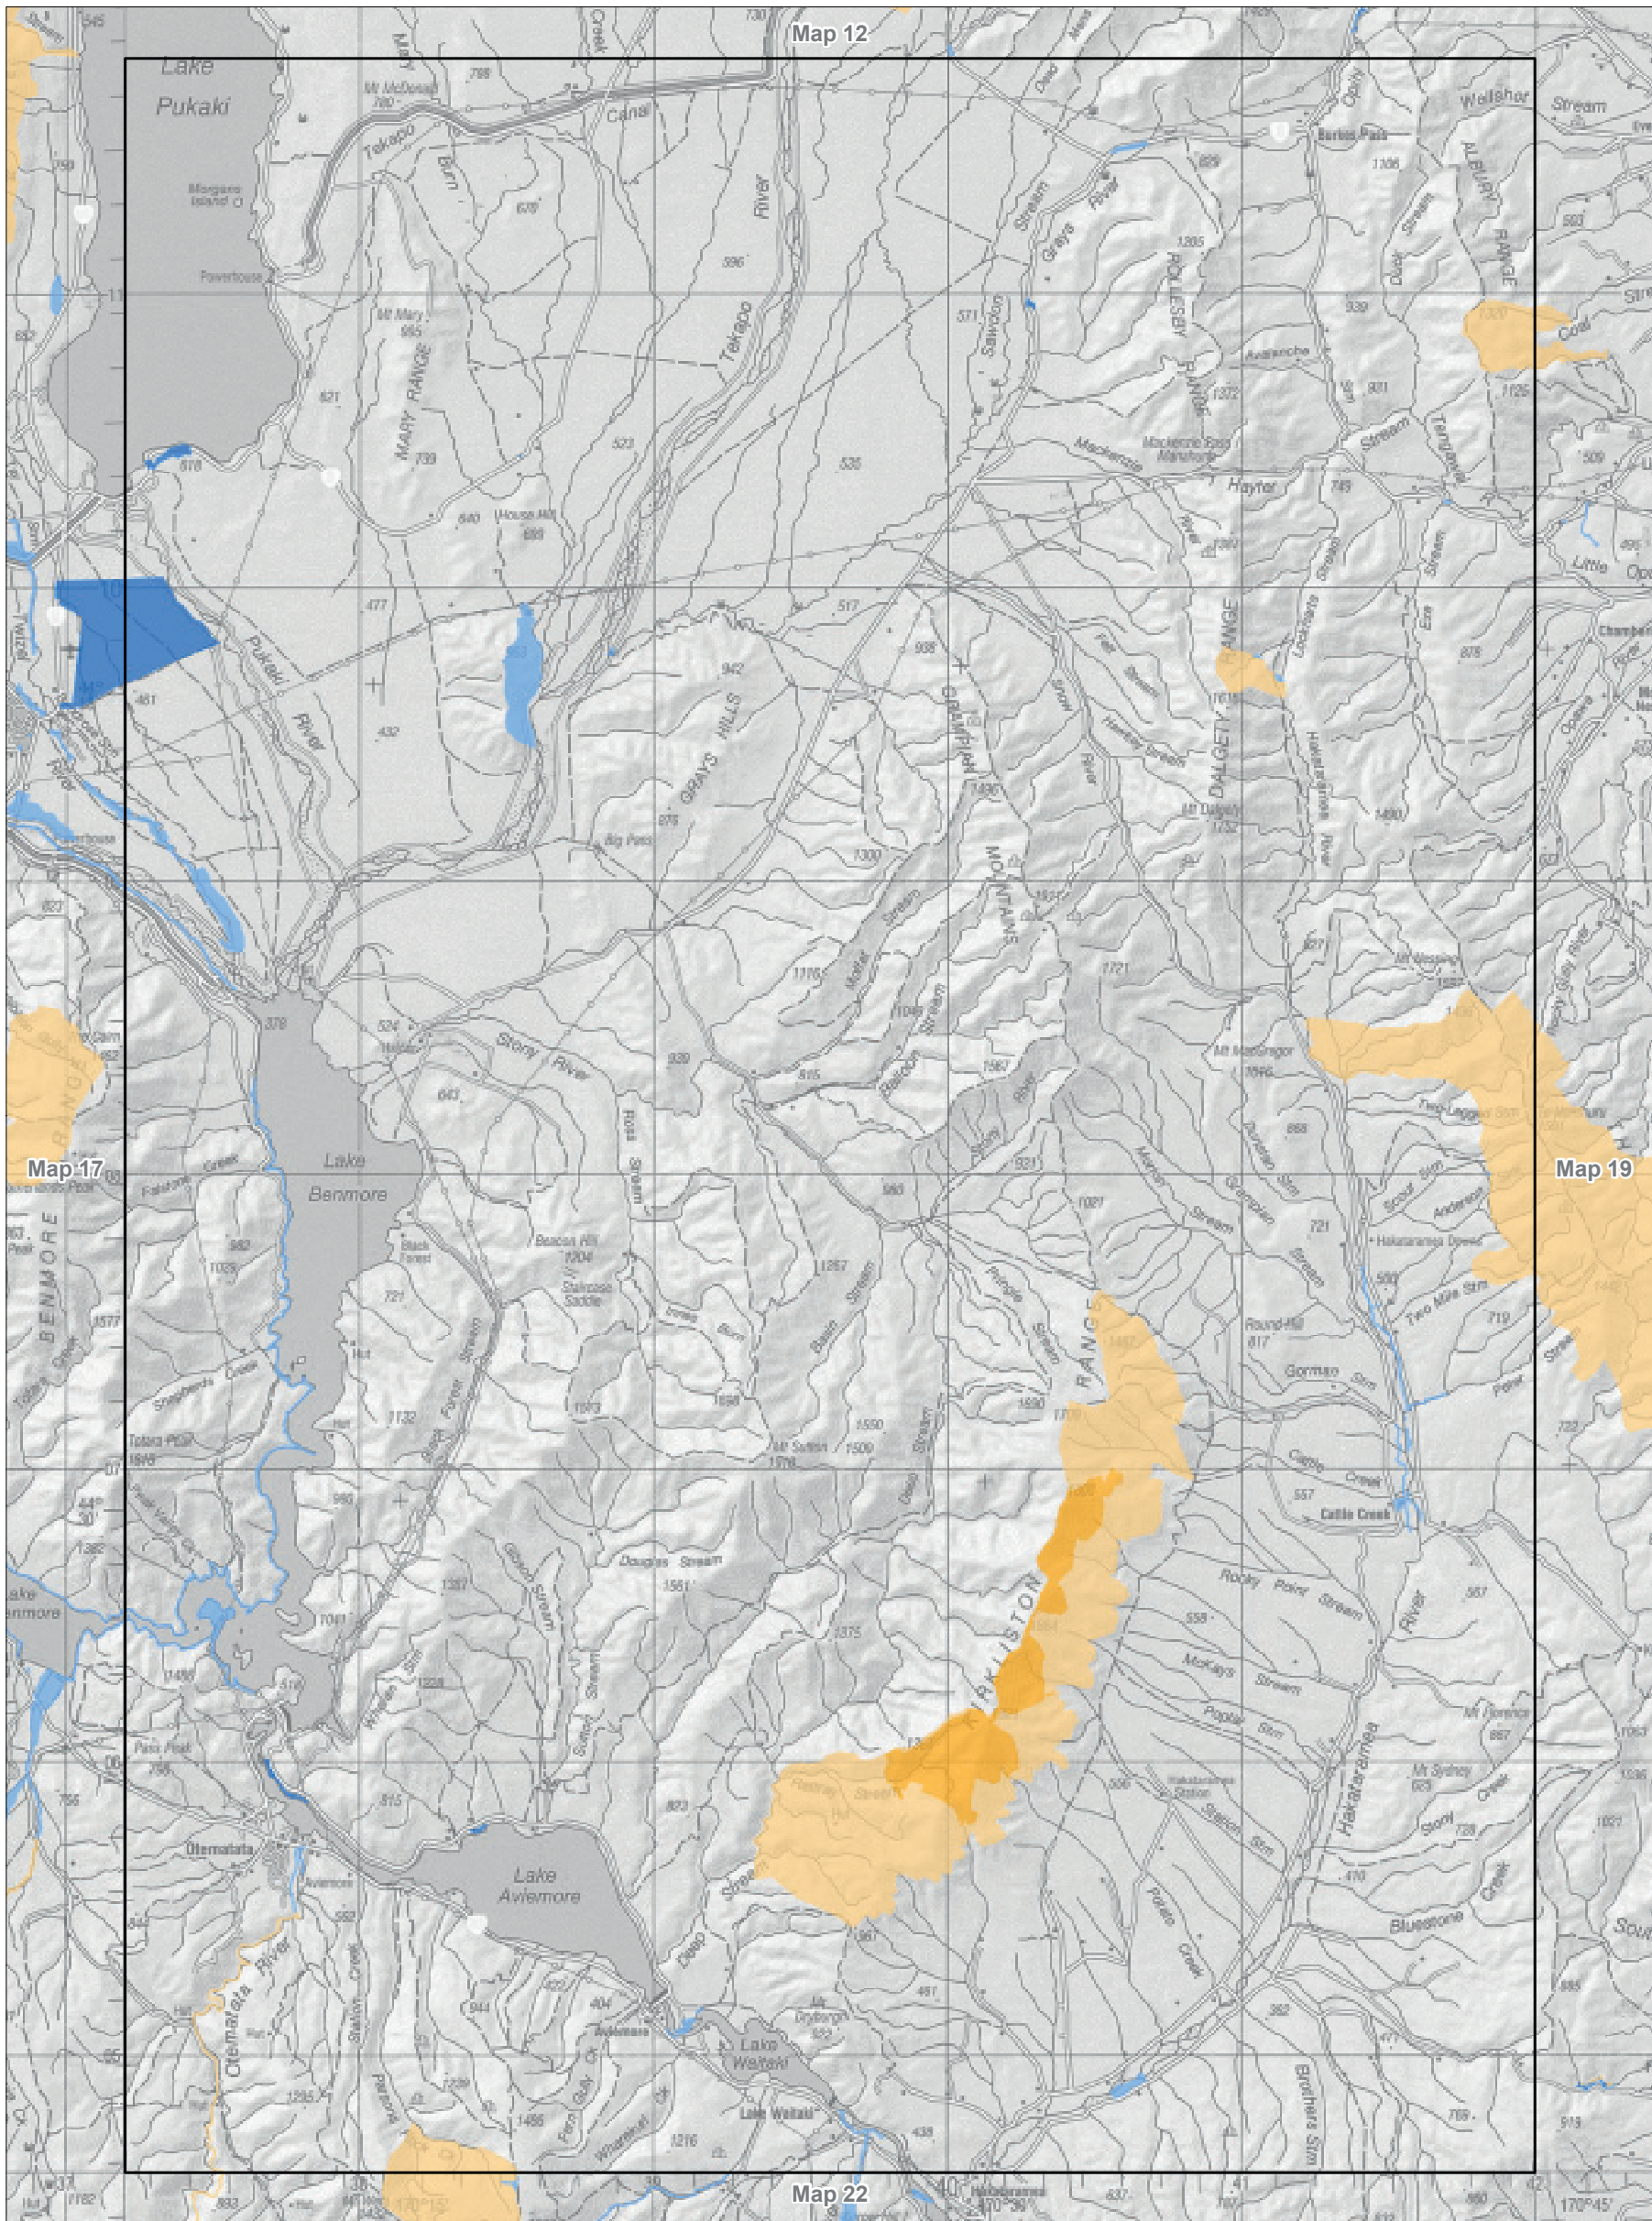

Conservation unit data is current as of 31/10/2015

Map 8.16 Visitor management zones—detail  
 Conservation Management Strategy  
 Canterbury (Waitaha)

Conservation unit data is current as of 31/10/2015

Map 8.17 Visitor management zones—detail  
 Conservation Management Strategy  
 Canterbury (Waitaha)

Conservation unit data is current as of 31/10/2015

Map 8.18 Visitor management zones—detail  
 Conservation Management Strategy  
 Canterbury (Waitaha)