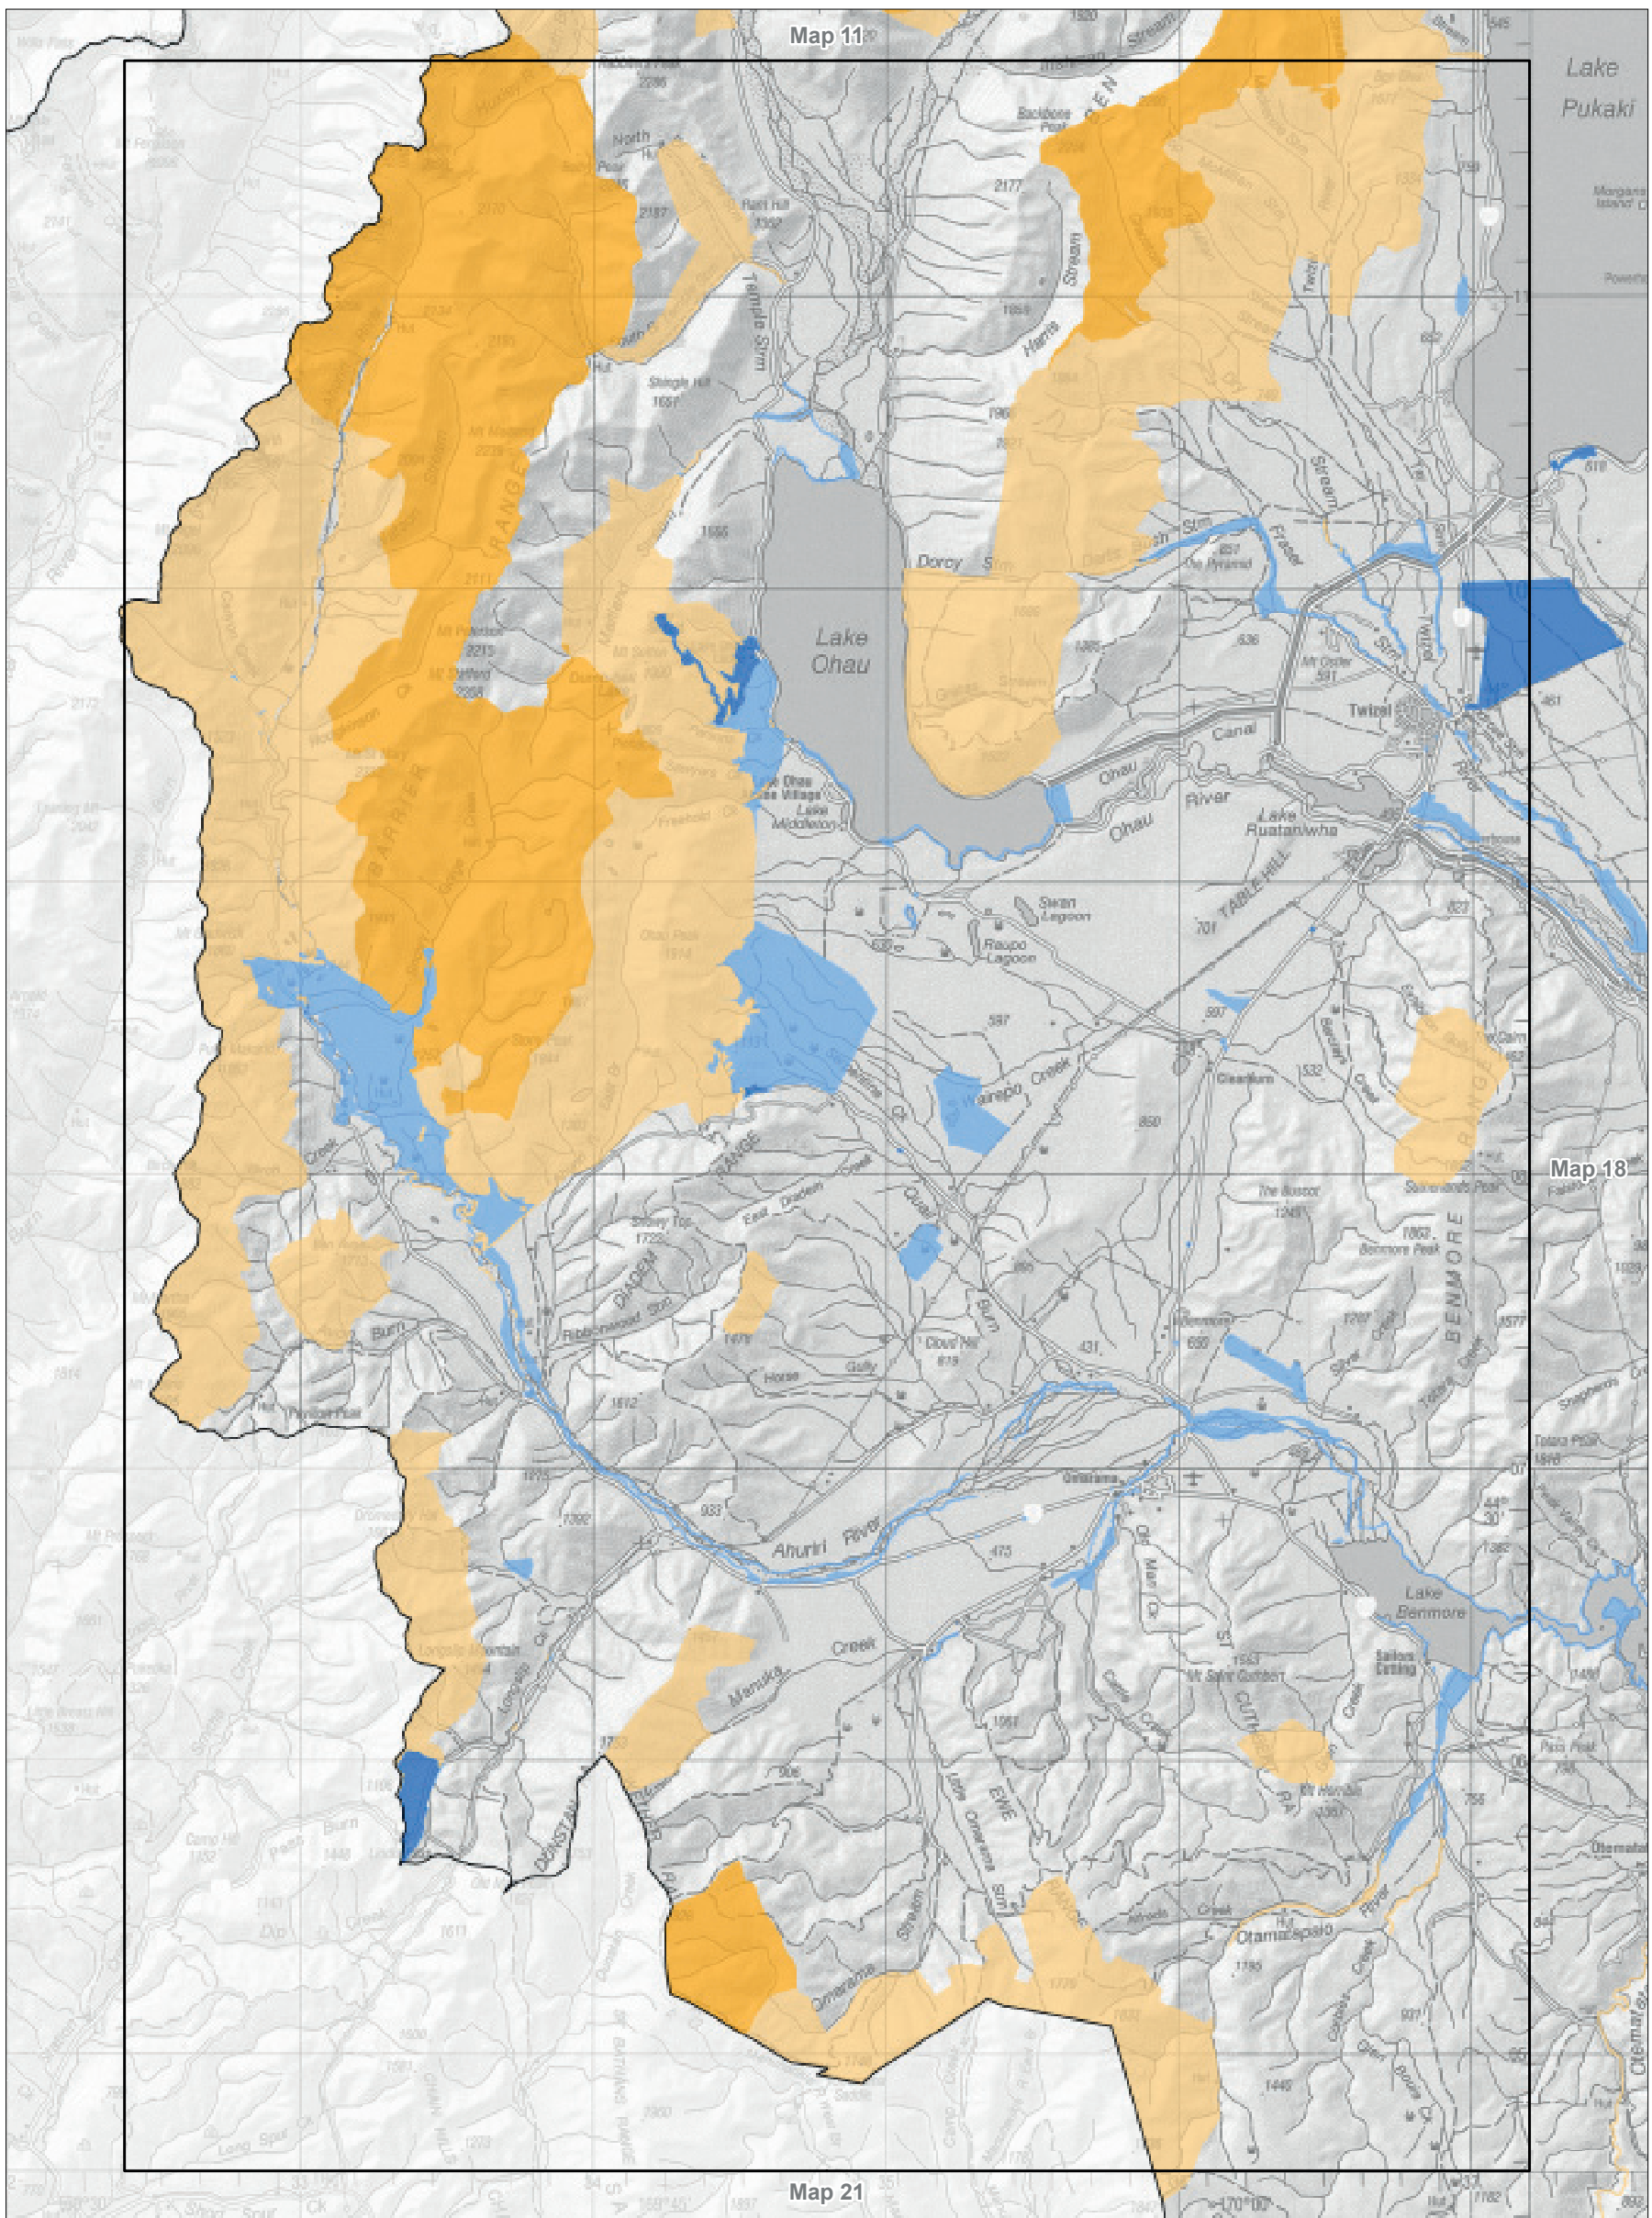

Conservation unit data is current as of 31/10/2015

Map 8.16 Visitor management zones—detail  
 Conservation Management Strategy  
 Canterbury (Waitaha)

Conservation unit data is current as of 31/10/2015

Map 8.17 Visitor management zones—detail  
 Conservation Management Strategy  
 Canterbury (Waitaha)

Conservation unit data is current as of 31/10/2015

Map 8.18 Visitor management zones—detail  
 Conservation Management Strategy  
 Canterbury (Waitaha)