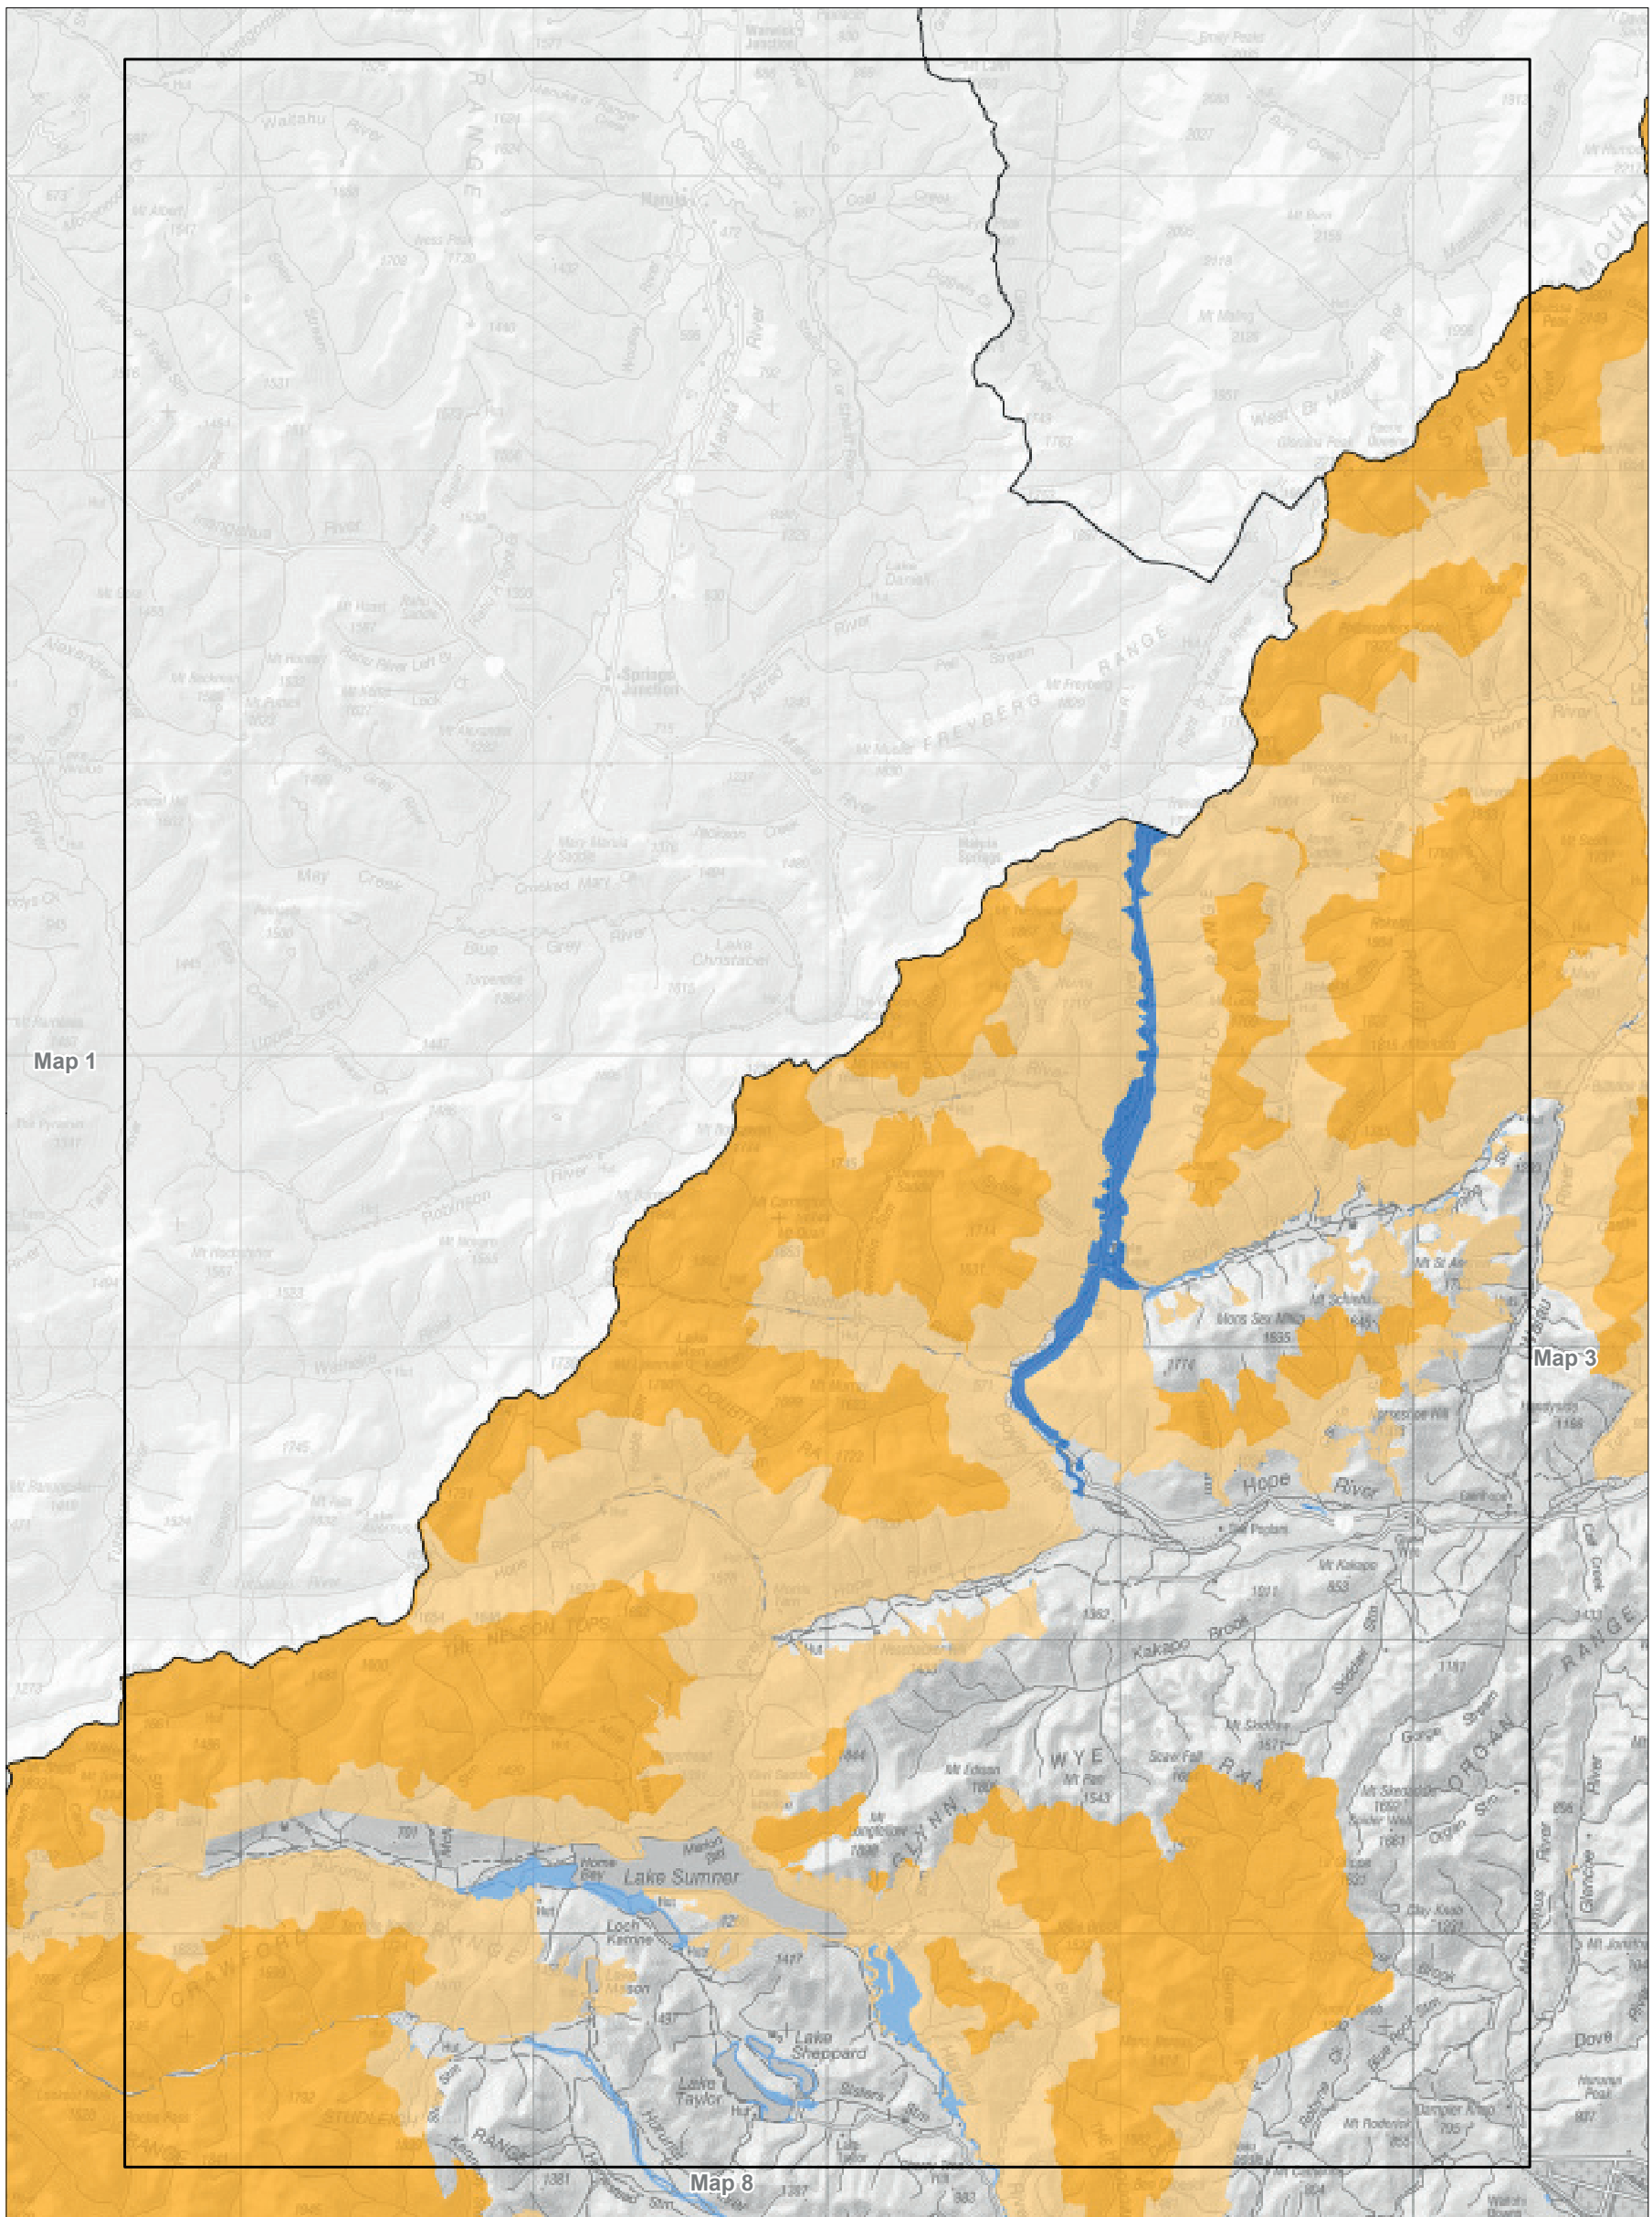

Map 8.1 Visitor management zones—detail  
 Conservation Management Strategy  
 Canterbury (Waitaha)

Conservation unit data is current as of 31/10/2015

Map 8.2 Visitor management zones—detail  
 Conservation Management Strategy  
 Canterbury (Waitaha)

*Conservation unit data is current as of 31/10/2015*

Map 8.3 Visitor management zones—detail  
 Conservation Management Strategy  
 Canterbury (Waitaha)

Conservation unit data is current as of 31/10/2015

Map 8.4 Visitor management zones—detail  
 Conservation Management Strategy  
 Canterbury (Waitaha)

Conservation unit data is current as of 31/10/2015

Map 8.5 Visitor management zones—detail  
 Conservation Management Strategy  
 Canterbury (Waitaha)