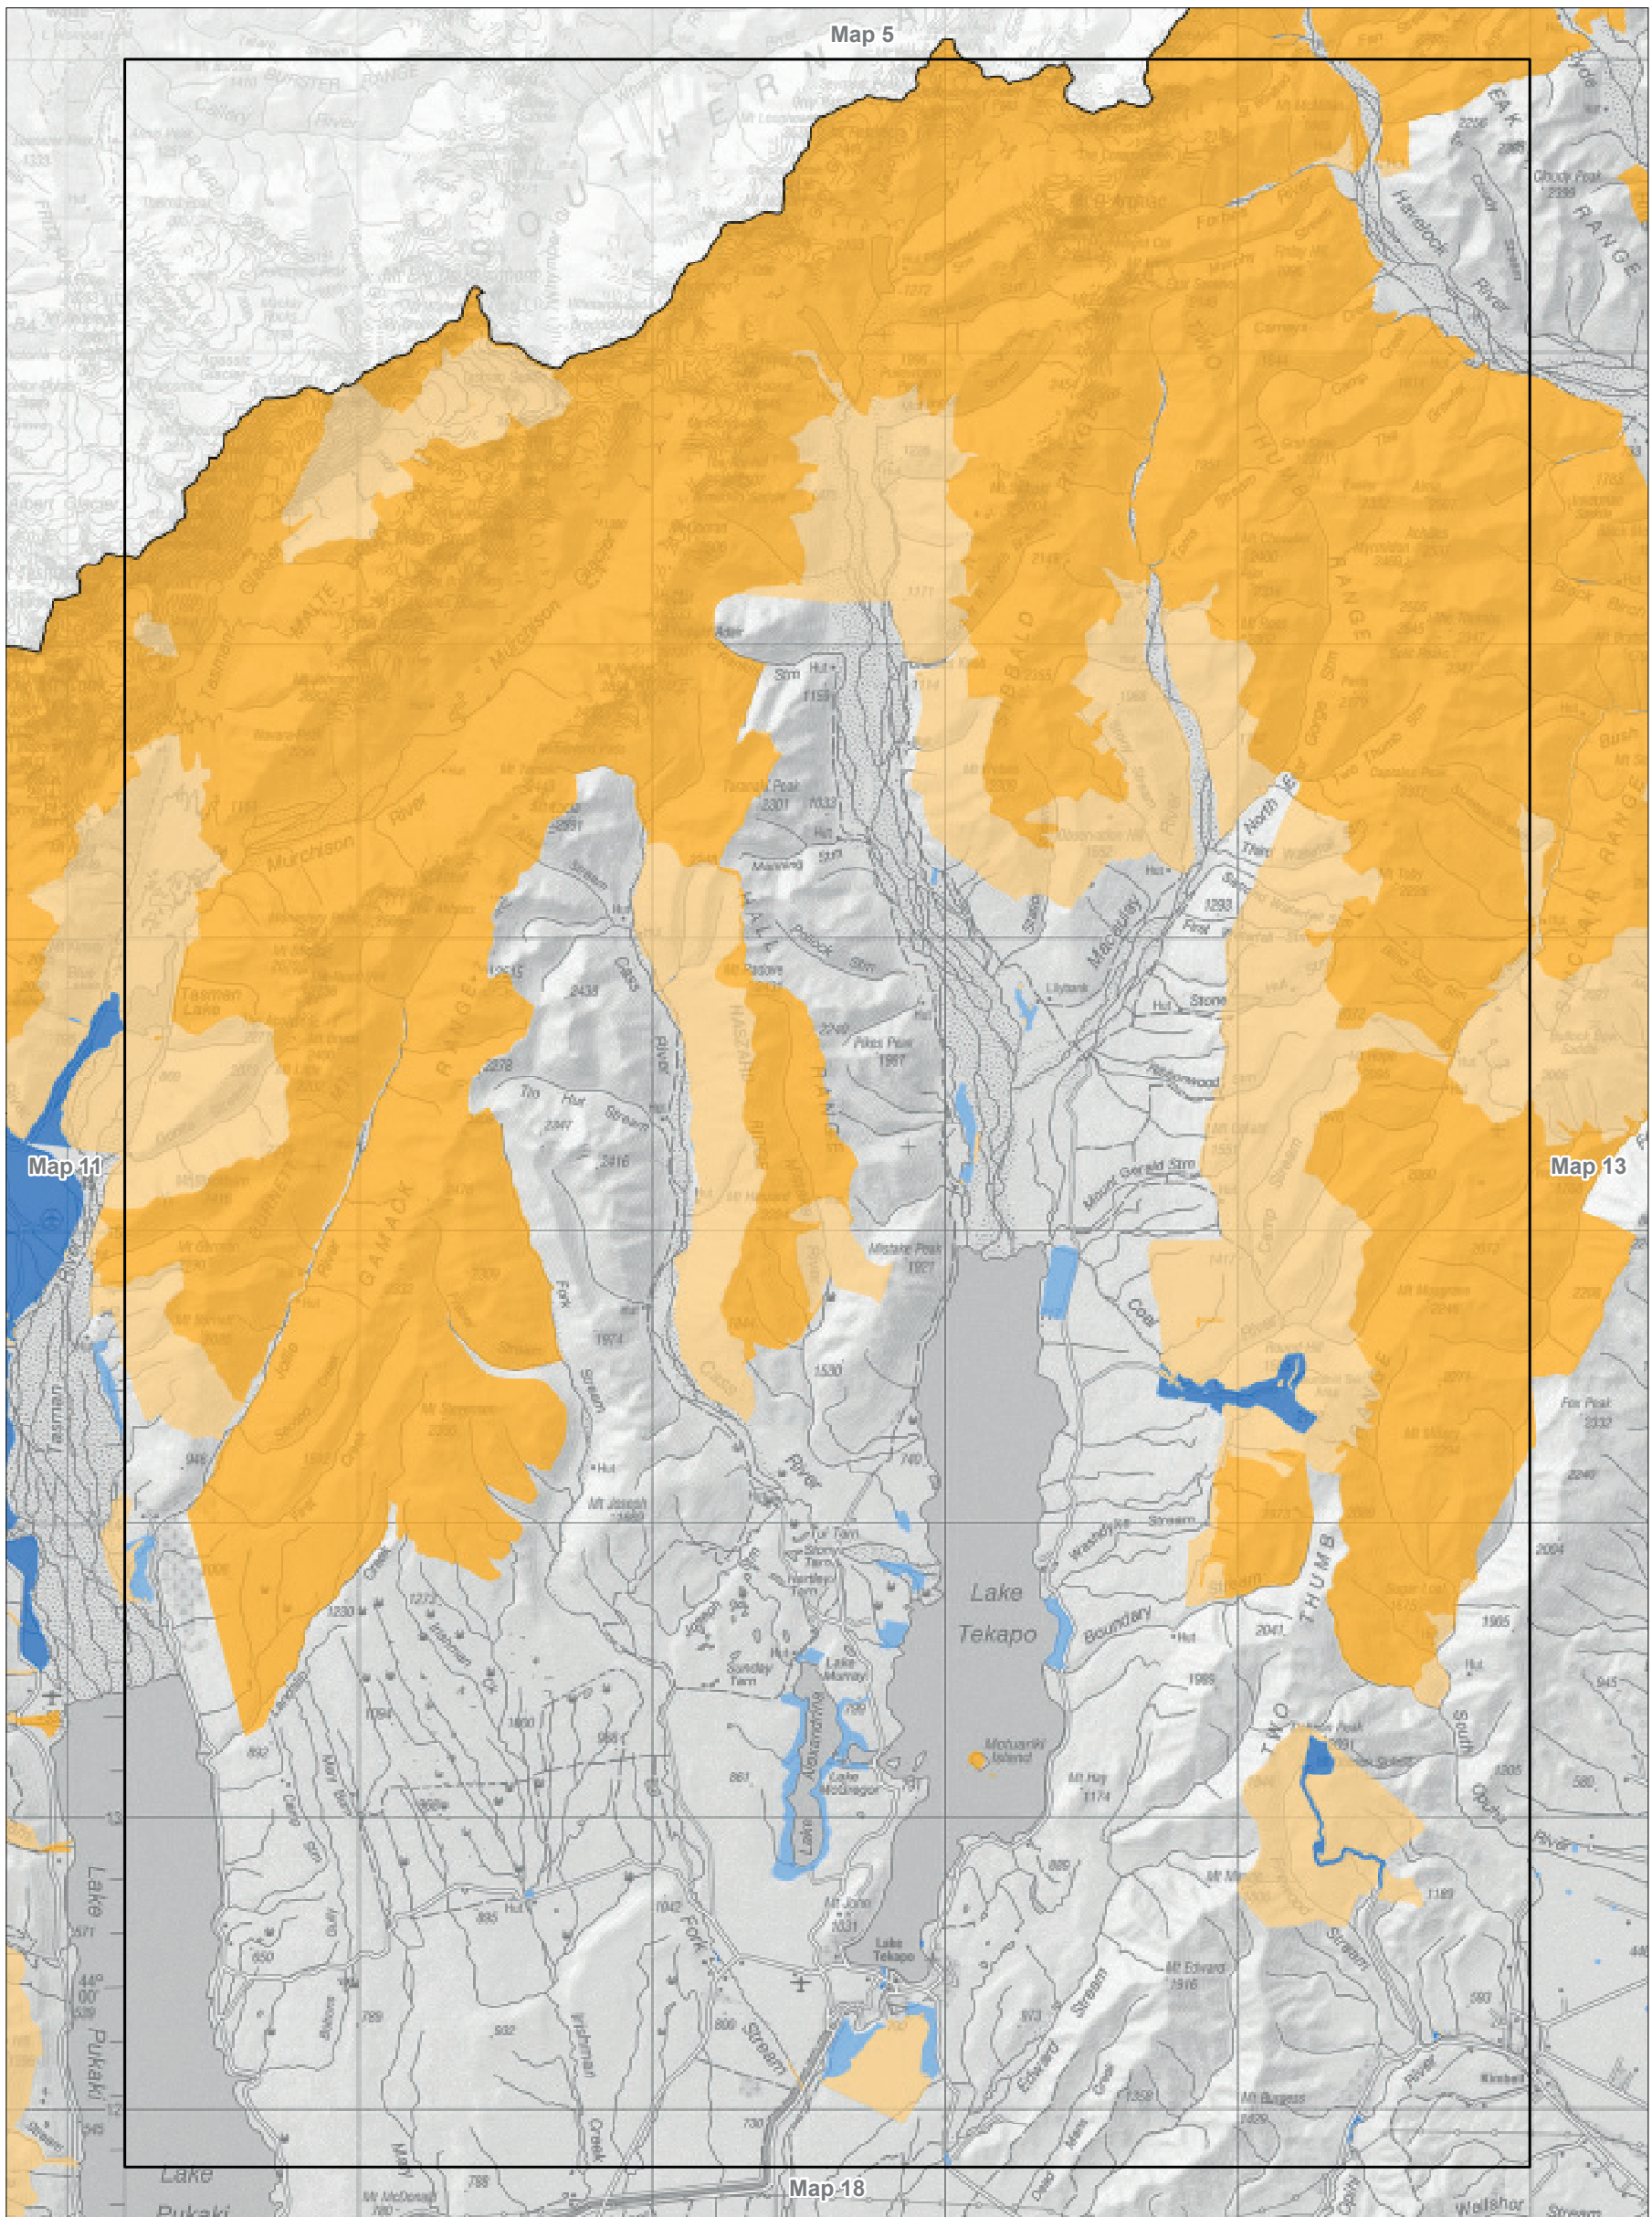

Conservation unit data is current as of 31/10/2015

Map 8.10 Visitor management zones—detail

Conservation Management Strategy  
 Canterbury (Waitaha)

*Conservation unit data is current as of 31/10/2015*

Map 8.12 Visitor management zones—detail  
 Conservation Management Strategy  
 Canterbury (Waitaha)

Conservation unit data is current as of 31/10/2015

Map 8.13 Visitor management zones—detail  
 Conservation Management Strategy  
 Canterbury (Waitaha)

Conservation unit data is current as of 31/10/2015