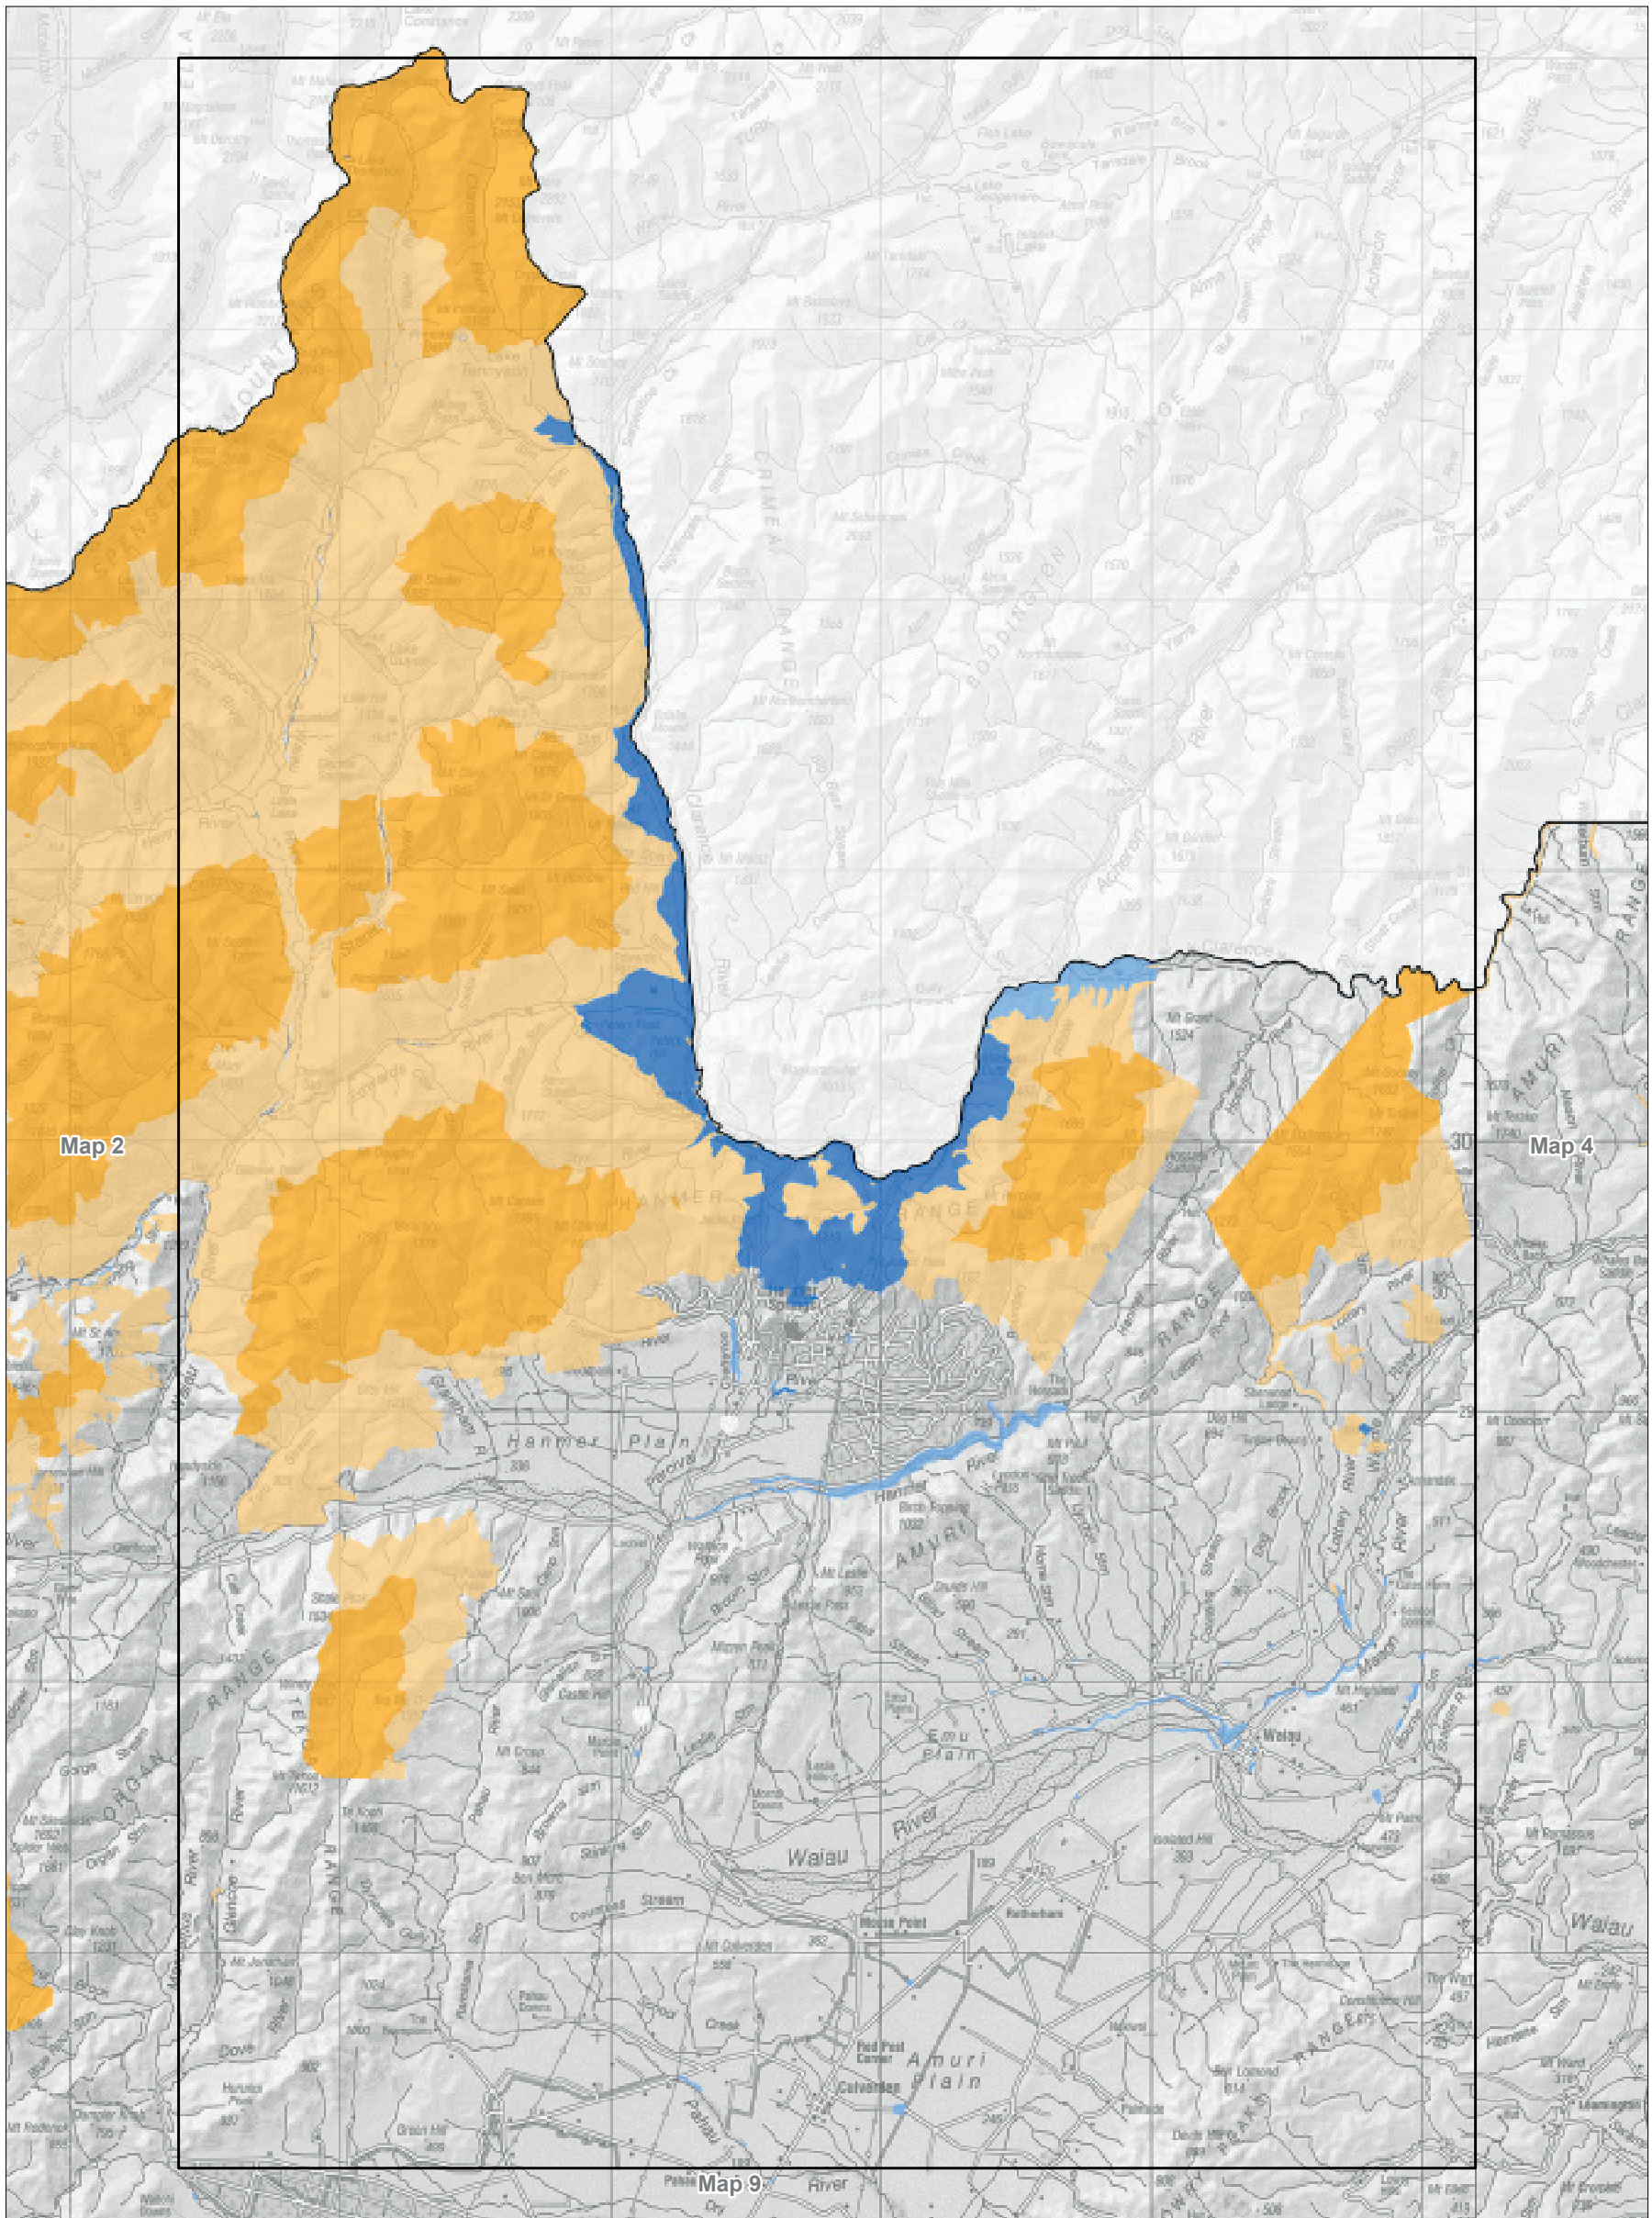

Map 8.1 Visitor management zones—detail  
 Conservation Management Strategy  
 Canterbury (Waitaha)

Conservation unit data is current as of 31/10/2015

Map 8.2 Visitor management zones—detail  
 Conservation Management Strategy  
 Canterbury (Waitaha)

*Conservation unit data is current as of 31/10/2015*

Map 8.3 Visitor management zones—detail  
 Conservation Management Strategy  
 Canterbury (Waitaha)

Conservation unit data is current as of 31/10/2015

Map 8.4 Visitor management zones—detail  
 Conservation Management Strategy  
 Canterbury (Waitaha)

Conservation unit data is current as of 31/10/2015

Map 8.5 Visitor management zones—detail  
 Conservation Management Strategy  
 Canterbury (Waitaha)

Conservation unit data is current as of 31/10/2015

Map 8.6 Visitor management zones—detail  
 Conservation Management Strategy  
 Canterbury (Waitaha)

Conservation unit data is current as of 31/10/2015

Map 8.7 Visitor management zones—detail  
 Conservation Management Strategy  
 Canterbury (Waitaha)