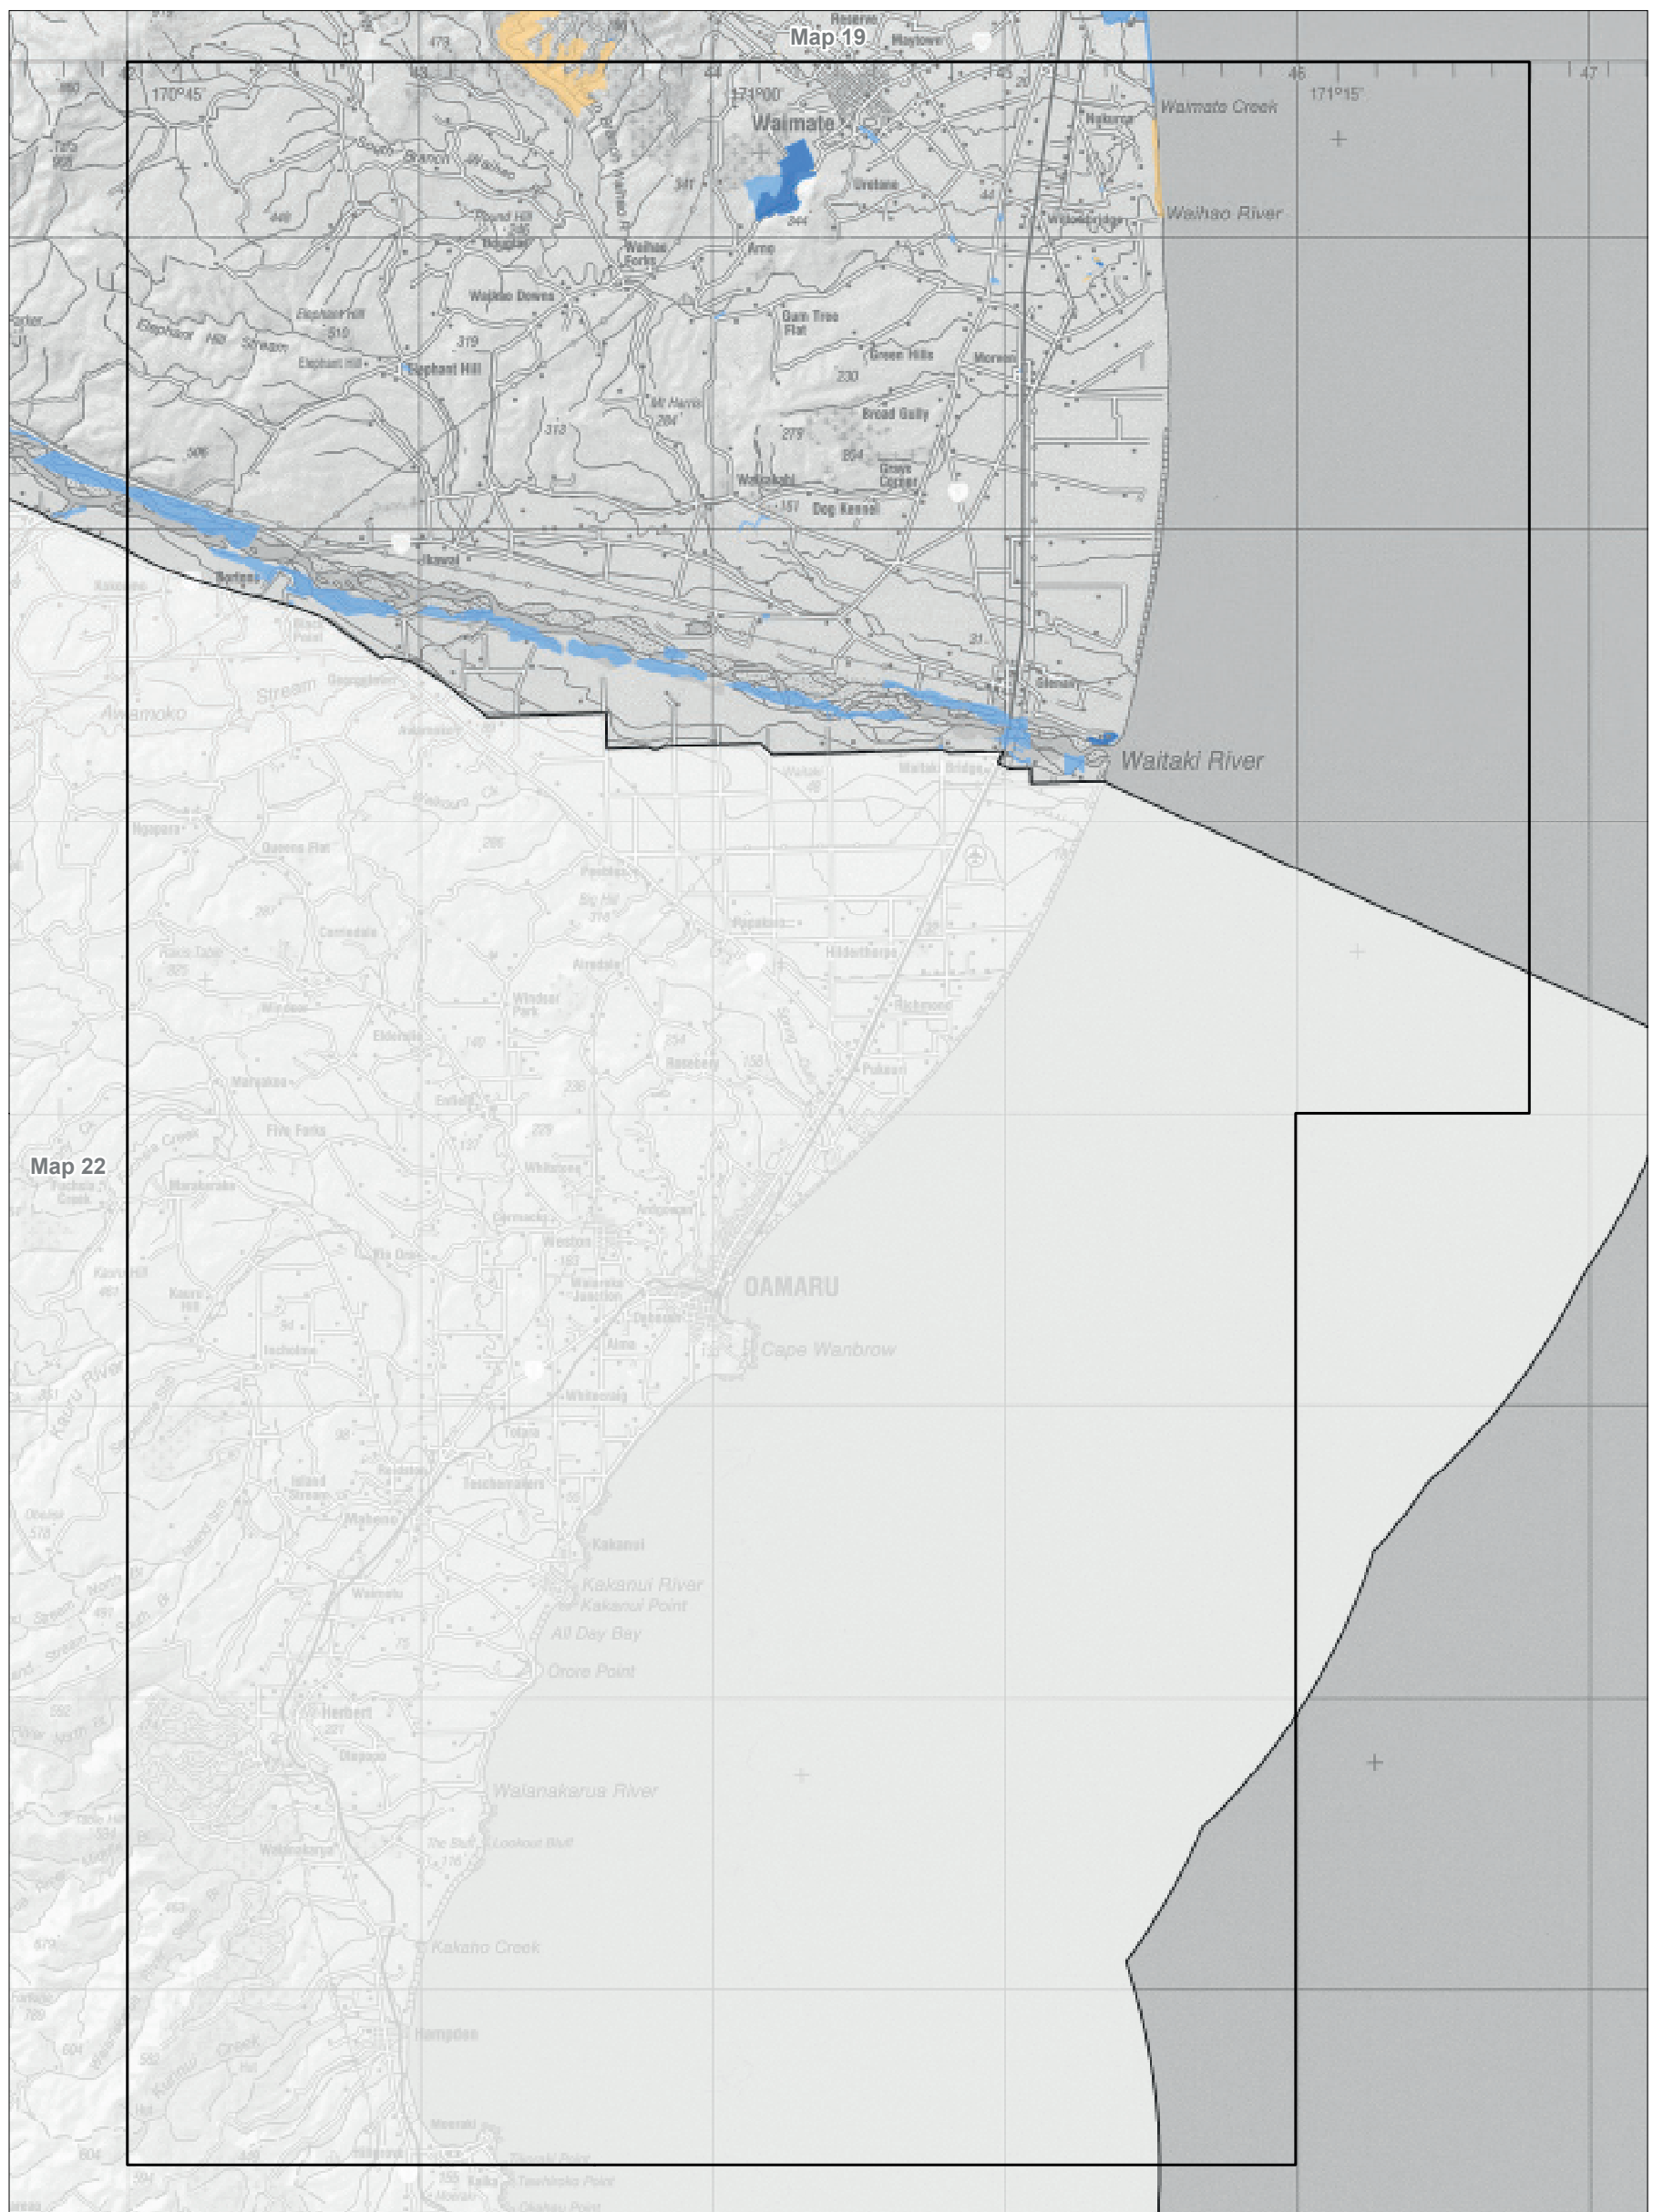

Conservation unit data is current as of 31/10/2015

Map 8.22 Visitor management zones—detail  
 Conservation Management Strategy  
 Canterbury (Waitaha)

Conservation unit data is current as of 31/10/2015