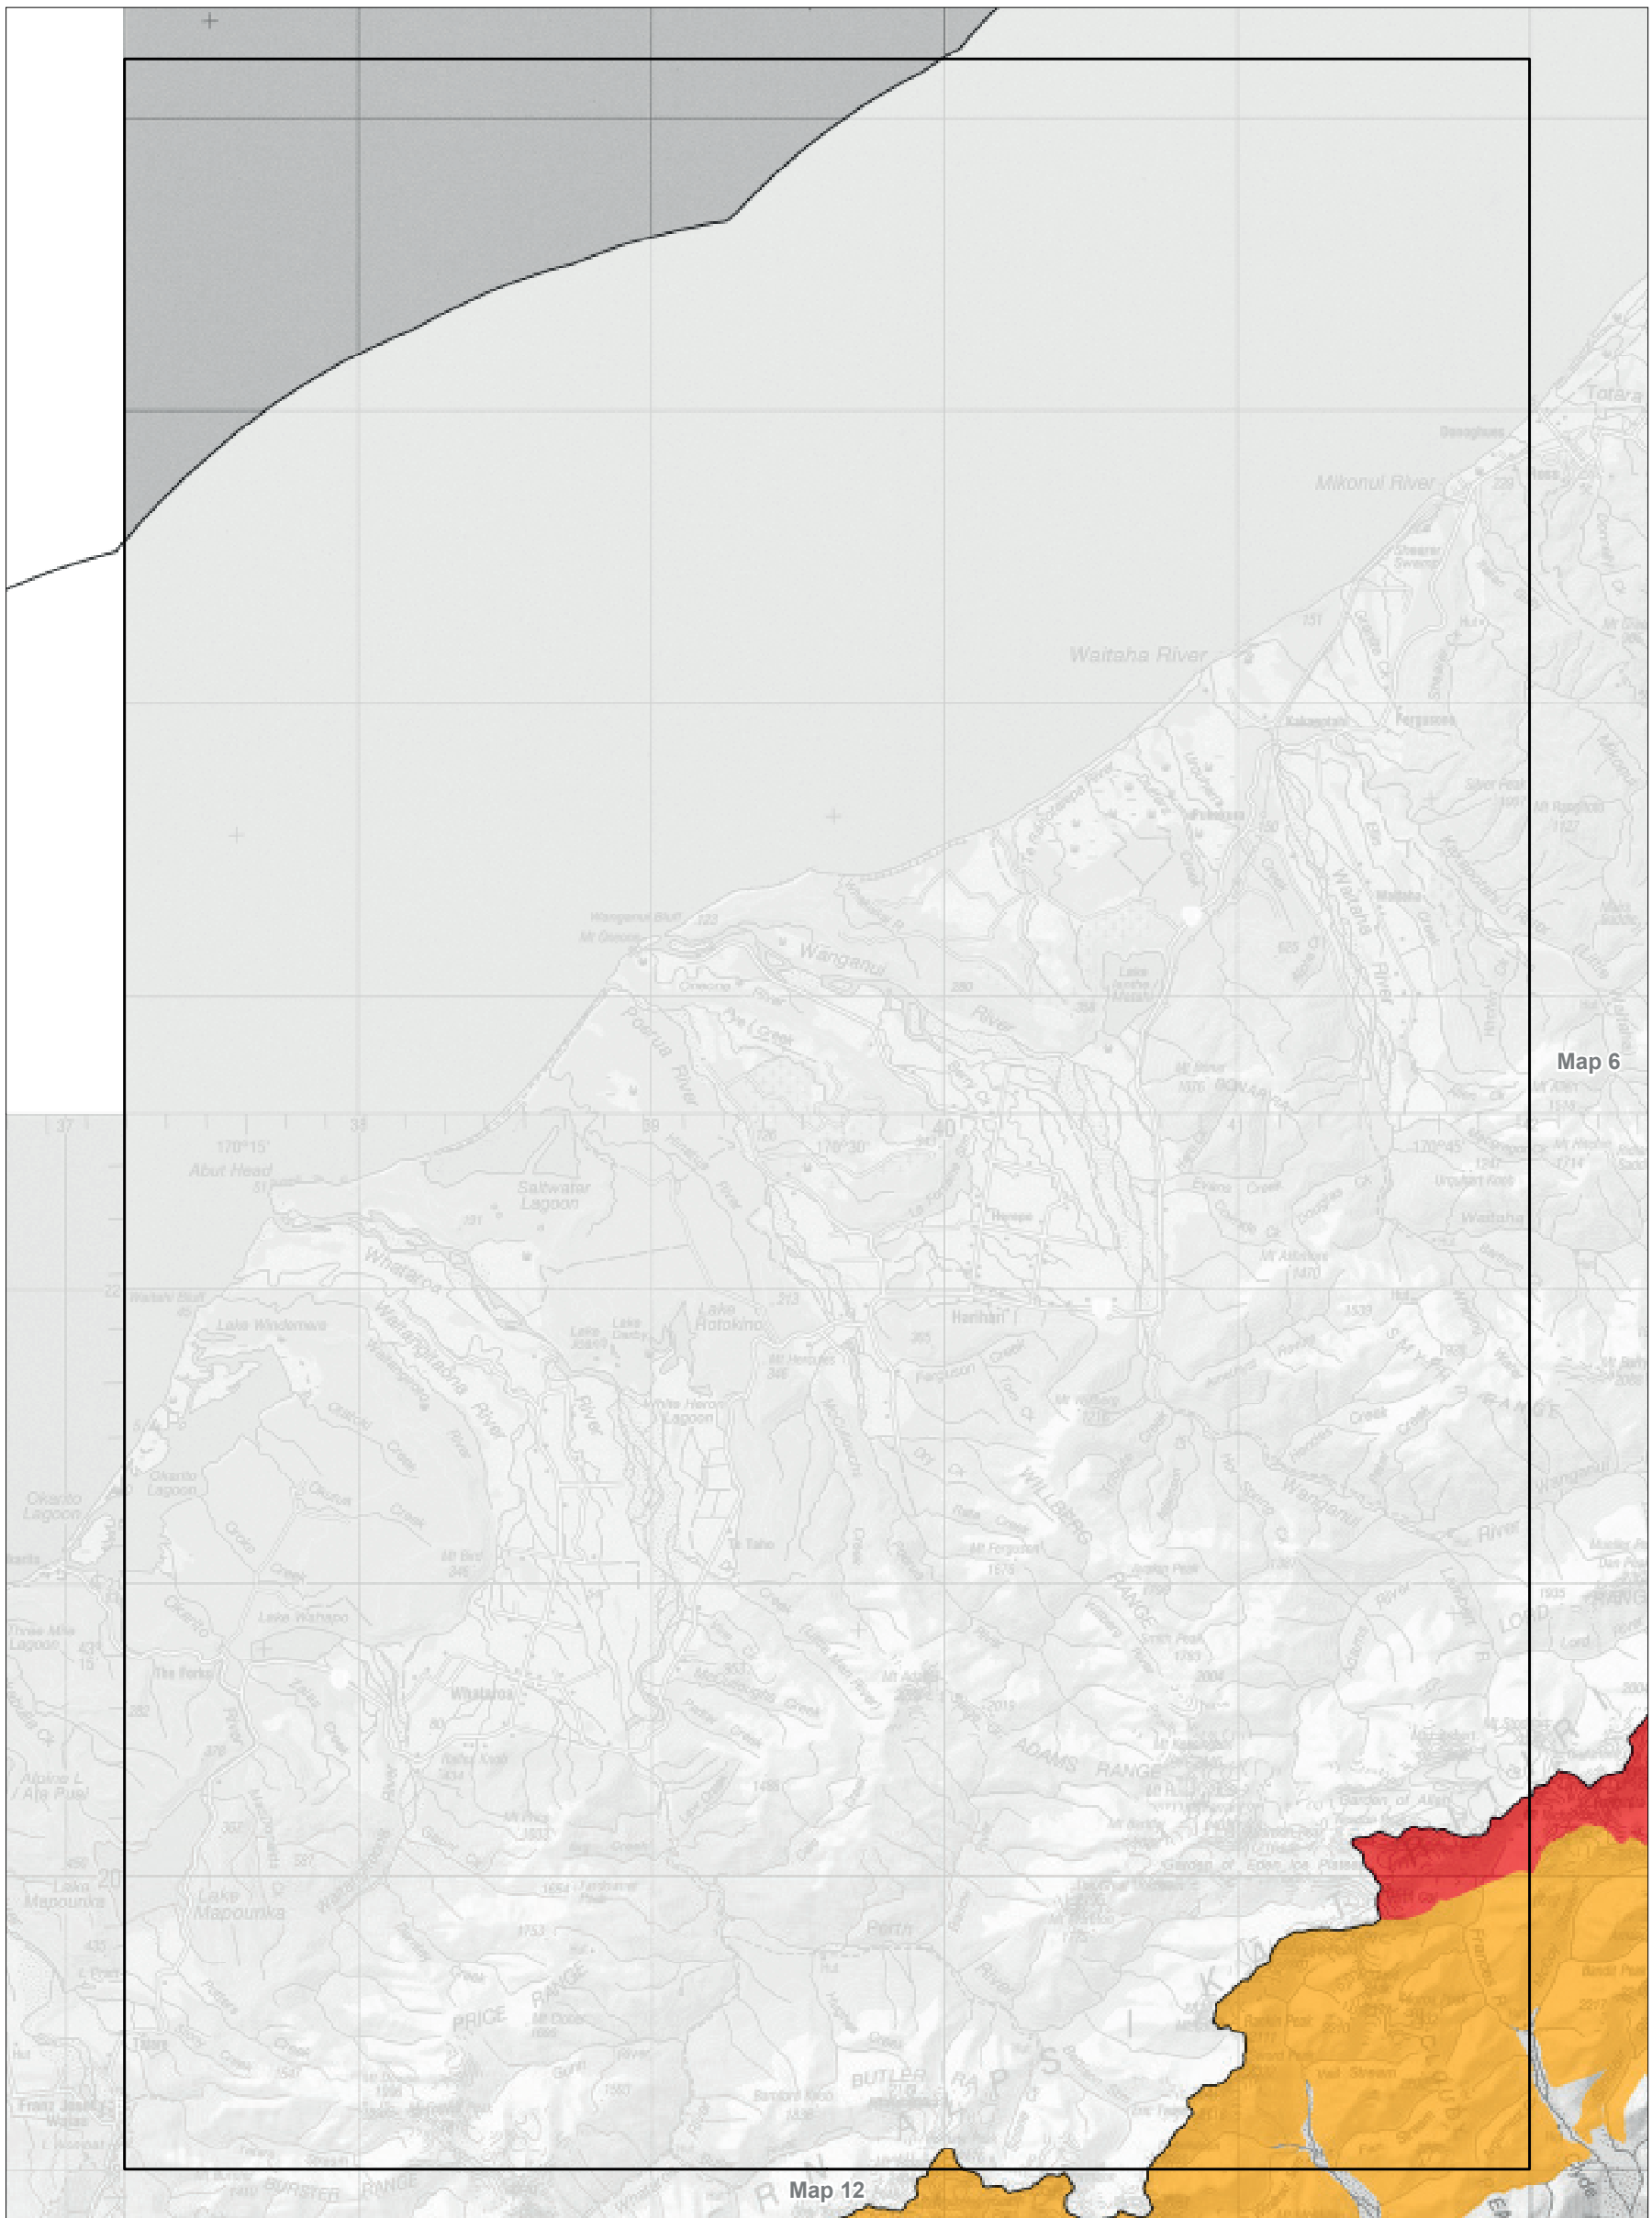

Map 8.1 Visitor management zones—detail  
 Conservation Management Strategy  
 Canterbury (Waitaha)

Conservation unit data is current as of 31/10/2015

Map 8.2 Visitor management zones—detail  
 Conservation Management Strategy  
 Canterbury (Waitaha)

*Conservation unit data is current as of 31/10/2015*

Map 8.3 Visitor management zones—detail  
 Conservation Management Strategy  
 Canterbury (Waitaha)

Conservation unit data is current as of 31/10/2015

Map 8.4 Visitor management zones—detail  
 Conservation Management Strategy  
 Canterbury (Waitaha)

Conservation unit data is current as of 31/10/2015

Map 8.5 Visitor management zones—detail  
 Conservation Management Strategy  
 Canterbury (Waitaha)