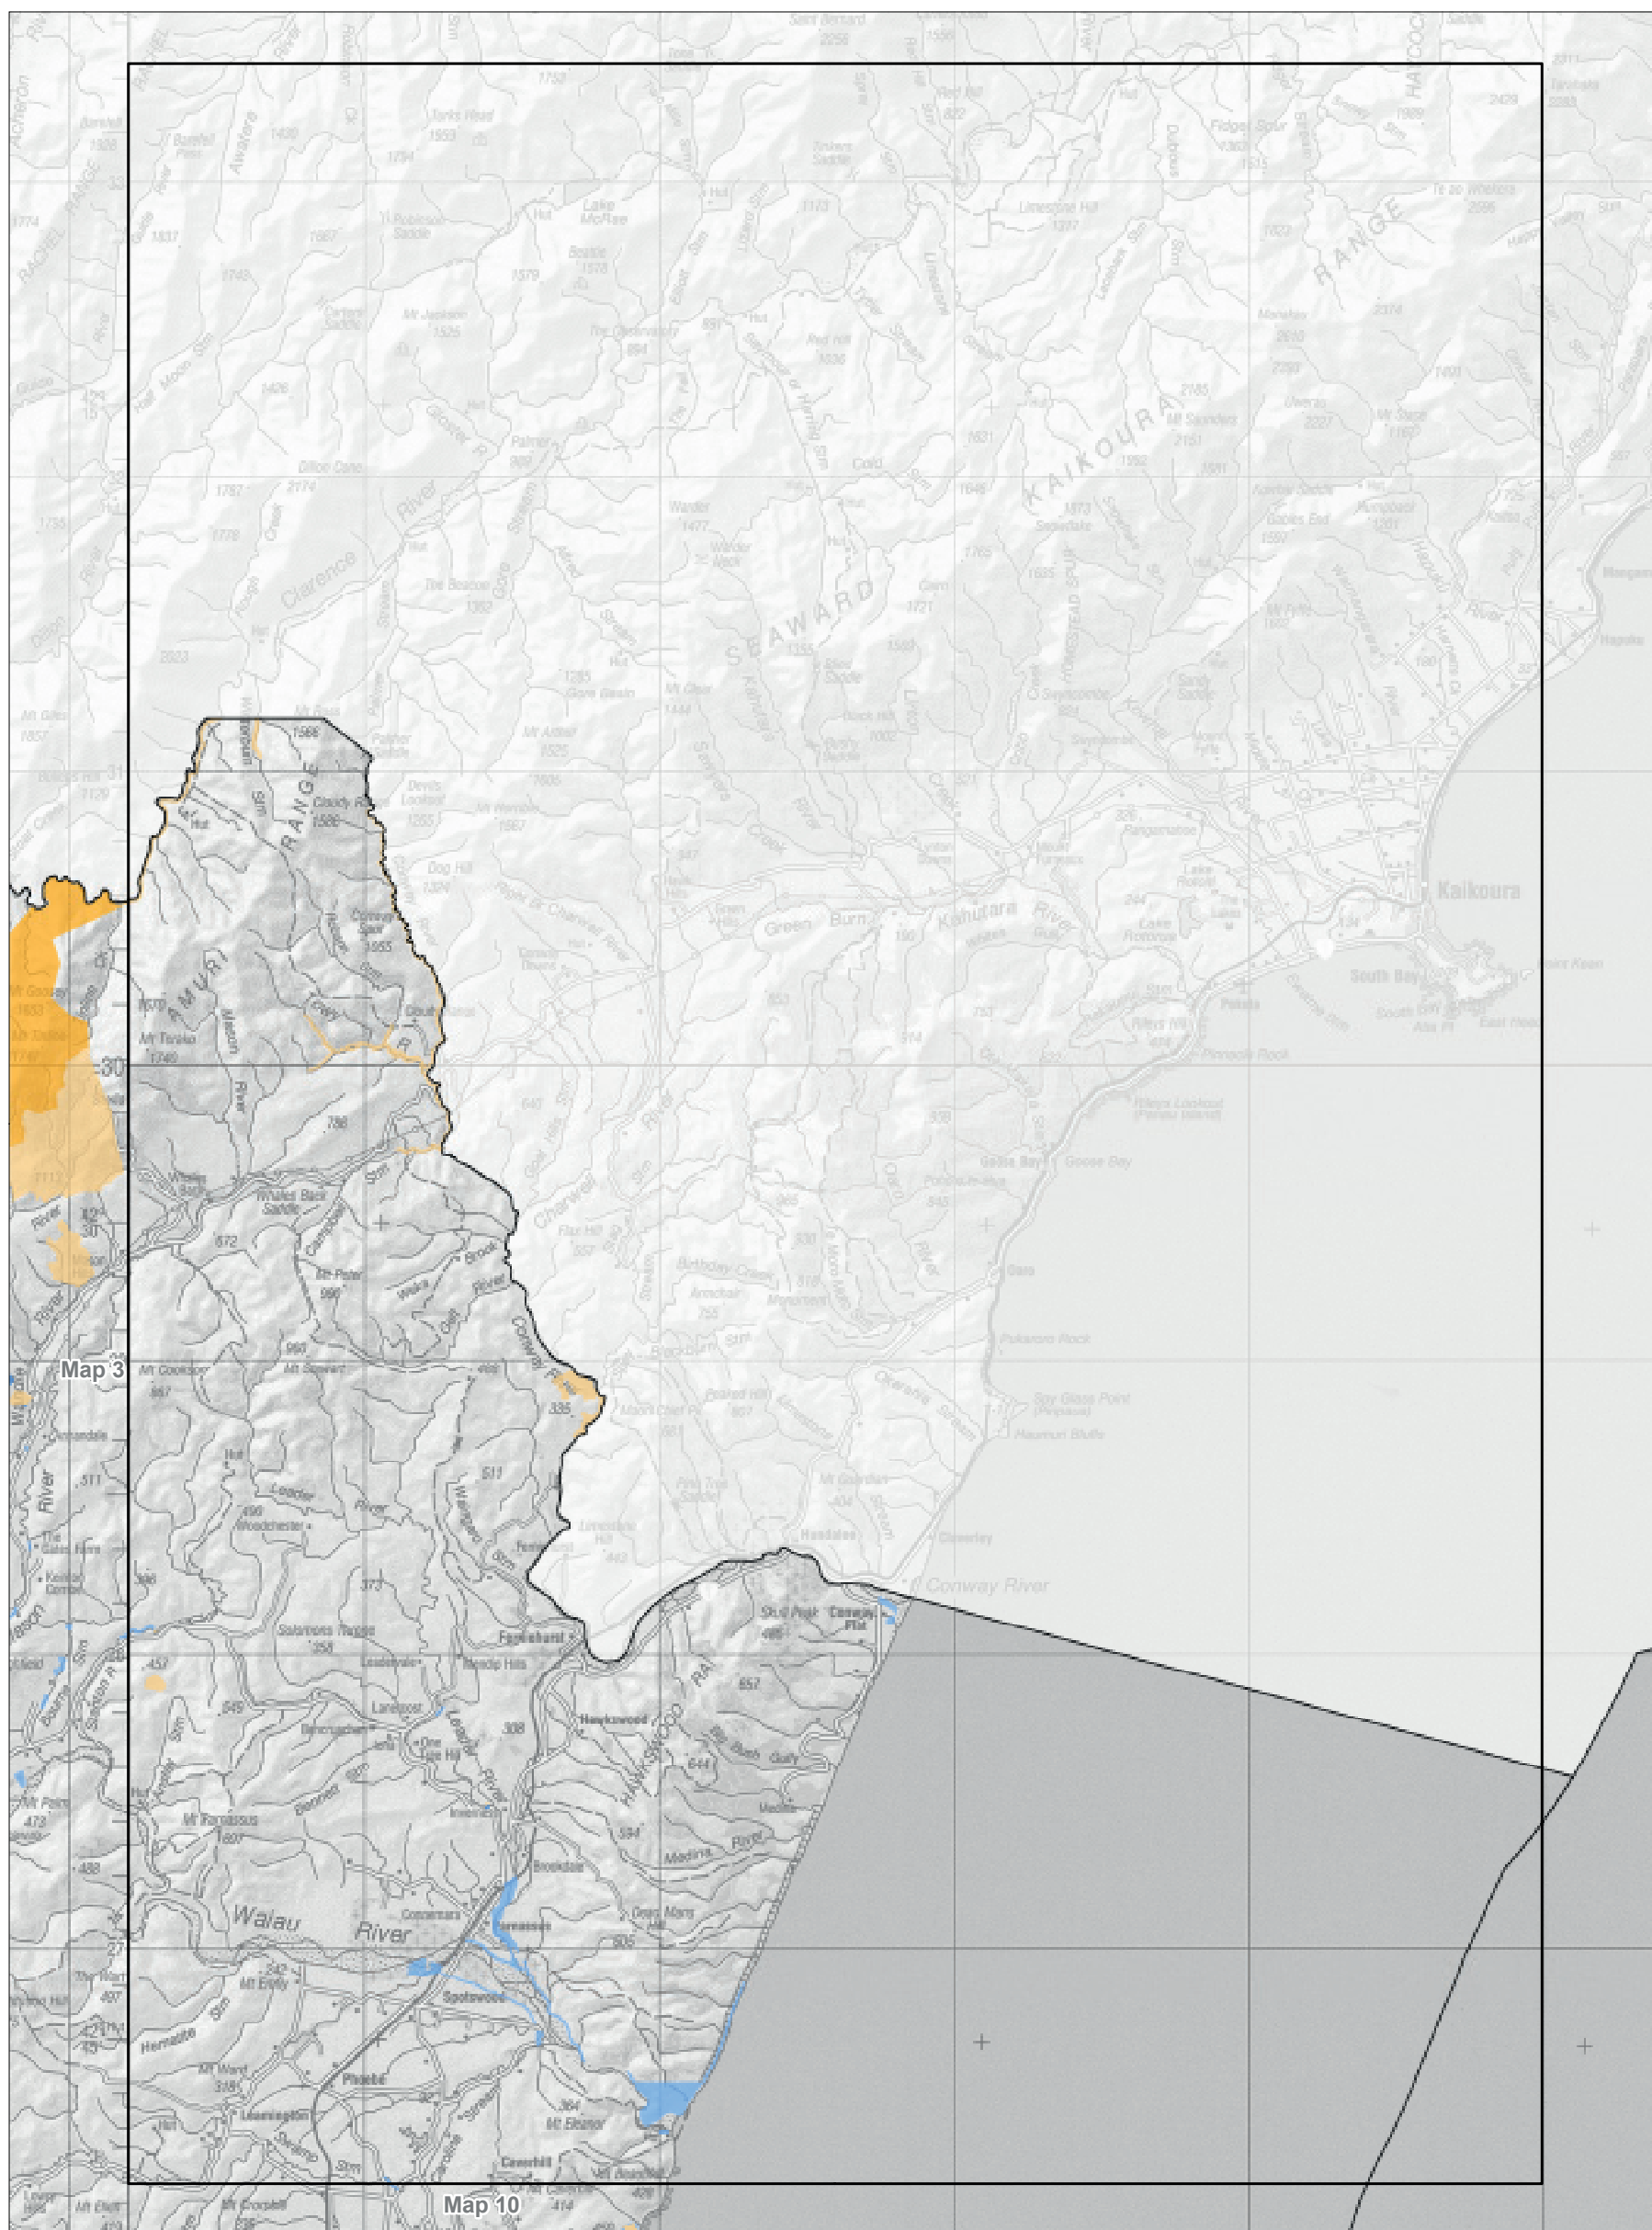

Map 8.1 Visitor management zones—detail  
 Conservation Management Strategy  
 Canterbury (Waitaha)

Conservation unit data is current as of 31/10/2015

Map 8.2 Visitor management zones—detail  
 Conservation Management Strategy  
 Canterbury (Waitaha)

*Conservation unit data is current as of 31/10/2015*

Map 8.3 Visitor management zones—detail  
 Conservation Management Strategy  
 Canterbury (Waitaha)

Conservation unit data is current as of 31/10/2015

Map 8.4 Visitor management zones—detail  
 Conservation Management Strategy  
 Canterbury (Waitaha)

Conservation unit data is current as of 31/10/2015

Map 8.5 Visitor management zones—detail  
 Conservation Management Strategy  
 Canterbury (Waitaha)