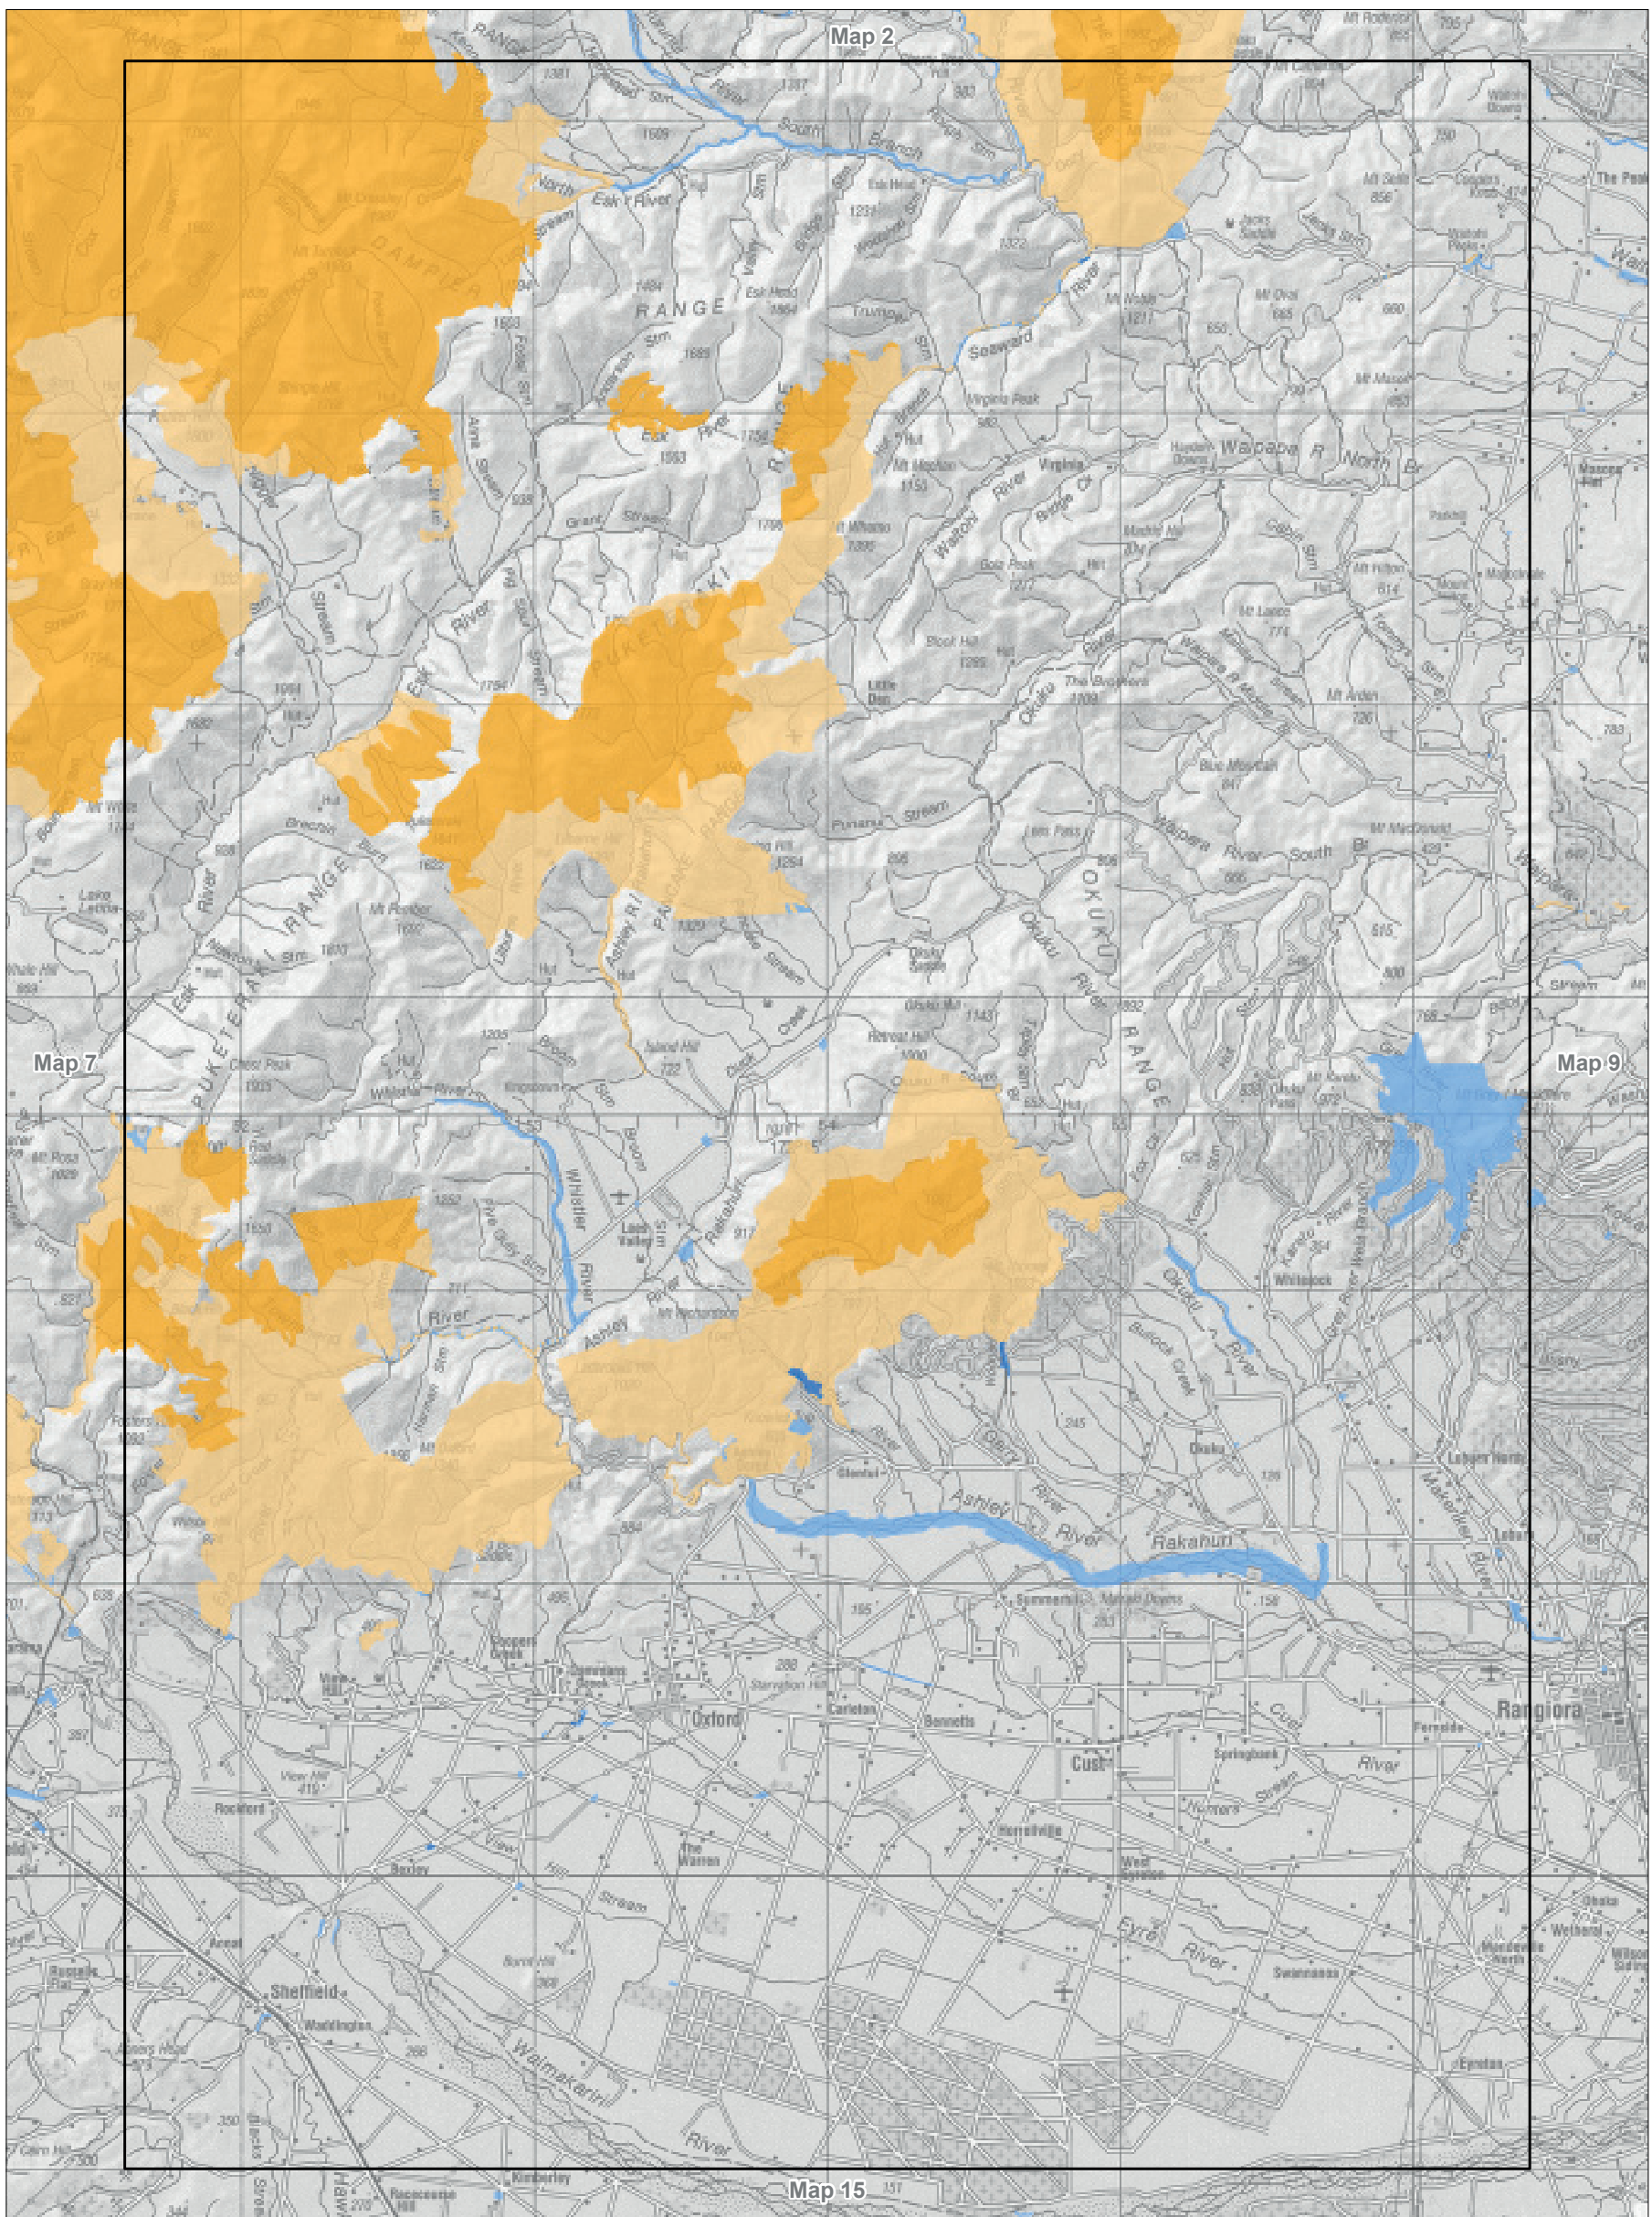

Map 8.4 Visitor management zones—detail  
 Conservation Management Strategy  
 Canterbury (Waitaha)

Conservation unit data is current as of 31/10/2015

Map 8.5 Visitor management zones—detail  
 Conservation Management Strategy  
 Canterbury (Waitaha)

Conservation unit data is current as of 31/10/2015

Map 8.6 Visitor management zones—detail  
 Conservation Management Strategy  
 Canterbury (Waitaha)

Conservation unit data is current as of 31/10/2015

Map 8.7 Visitor management zones—detail  
 Conservation Management Strategy  
 Canterbury (Waitaha)

Conservation unit data is current as of 31/10/2015

Map 8.8 Visitor management zones—detail  
 Conservation Management Strategy  
 Canterbury (Waitaha)

Conservation unit data is current as of 31/10/2015

Map 8.9 Visitor management zones—detail  
 Conservation Management Strategy  
 Canterbury (Waitaha)

Conservation unit data is current as of 31/10/2015

Map 8.10 Visitor management zones—detail

Conservation Management Strategy  
 Canterbury (Waitaha)

*Conservation unit data is current as of 31/10/2015*

Map 8.12 Visitor management zones—detail  
 Conservation Management Strategy  
 Canterbury (Waitaha)