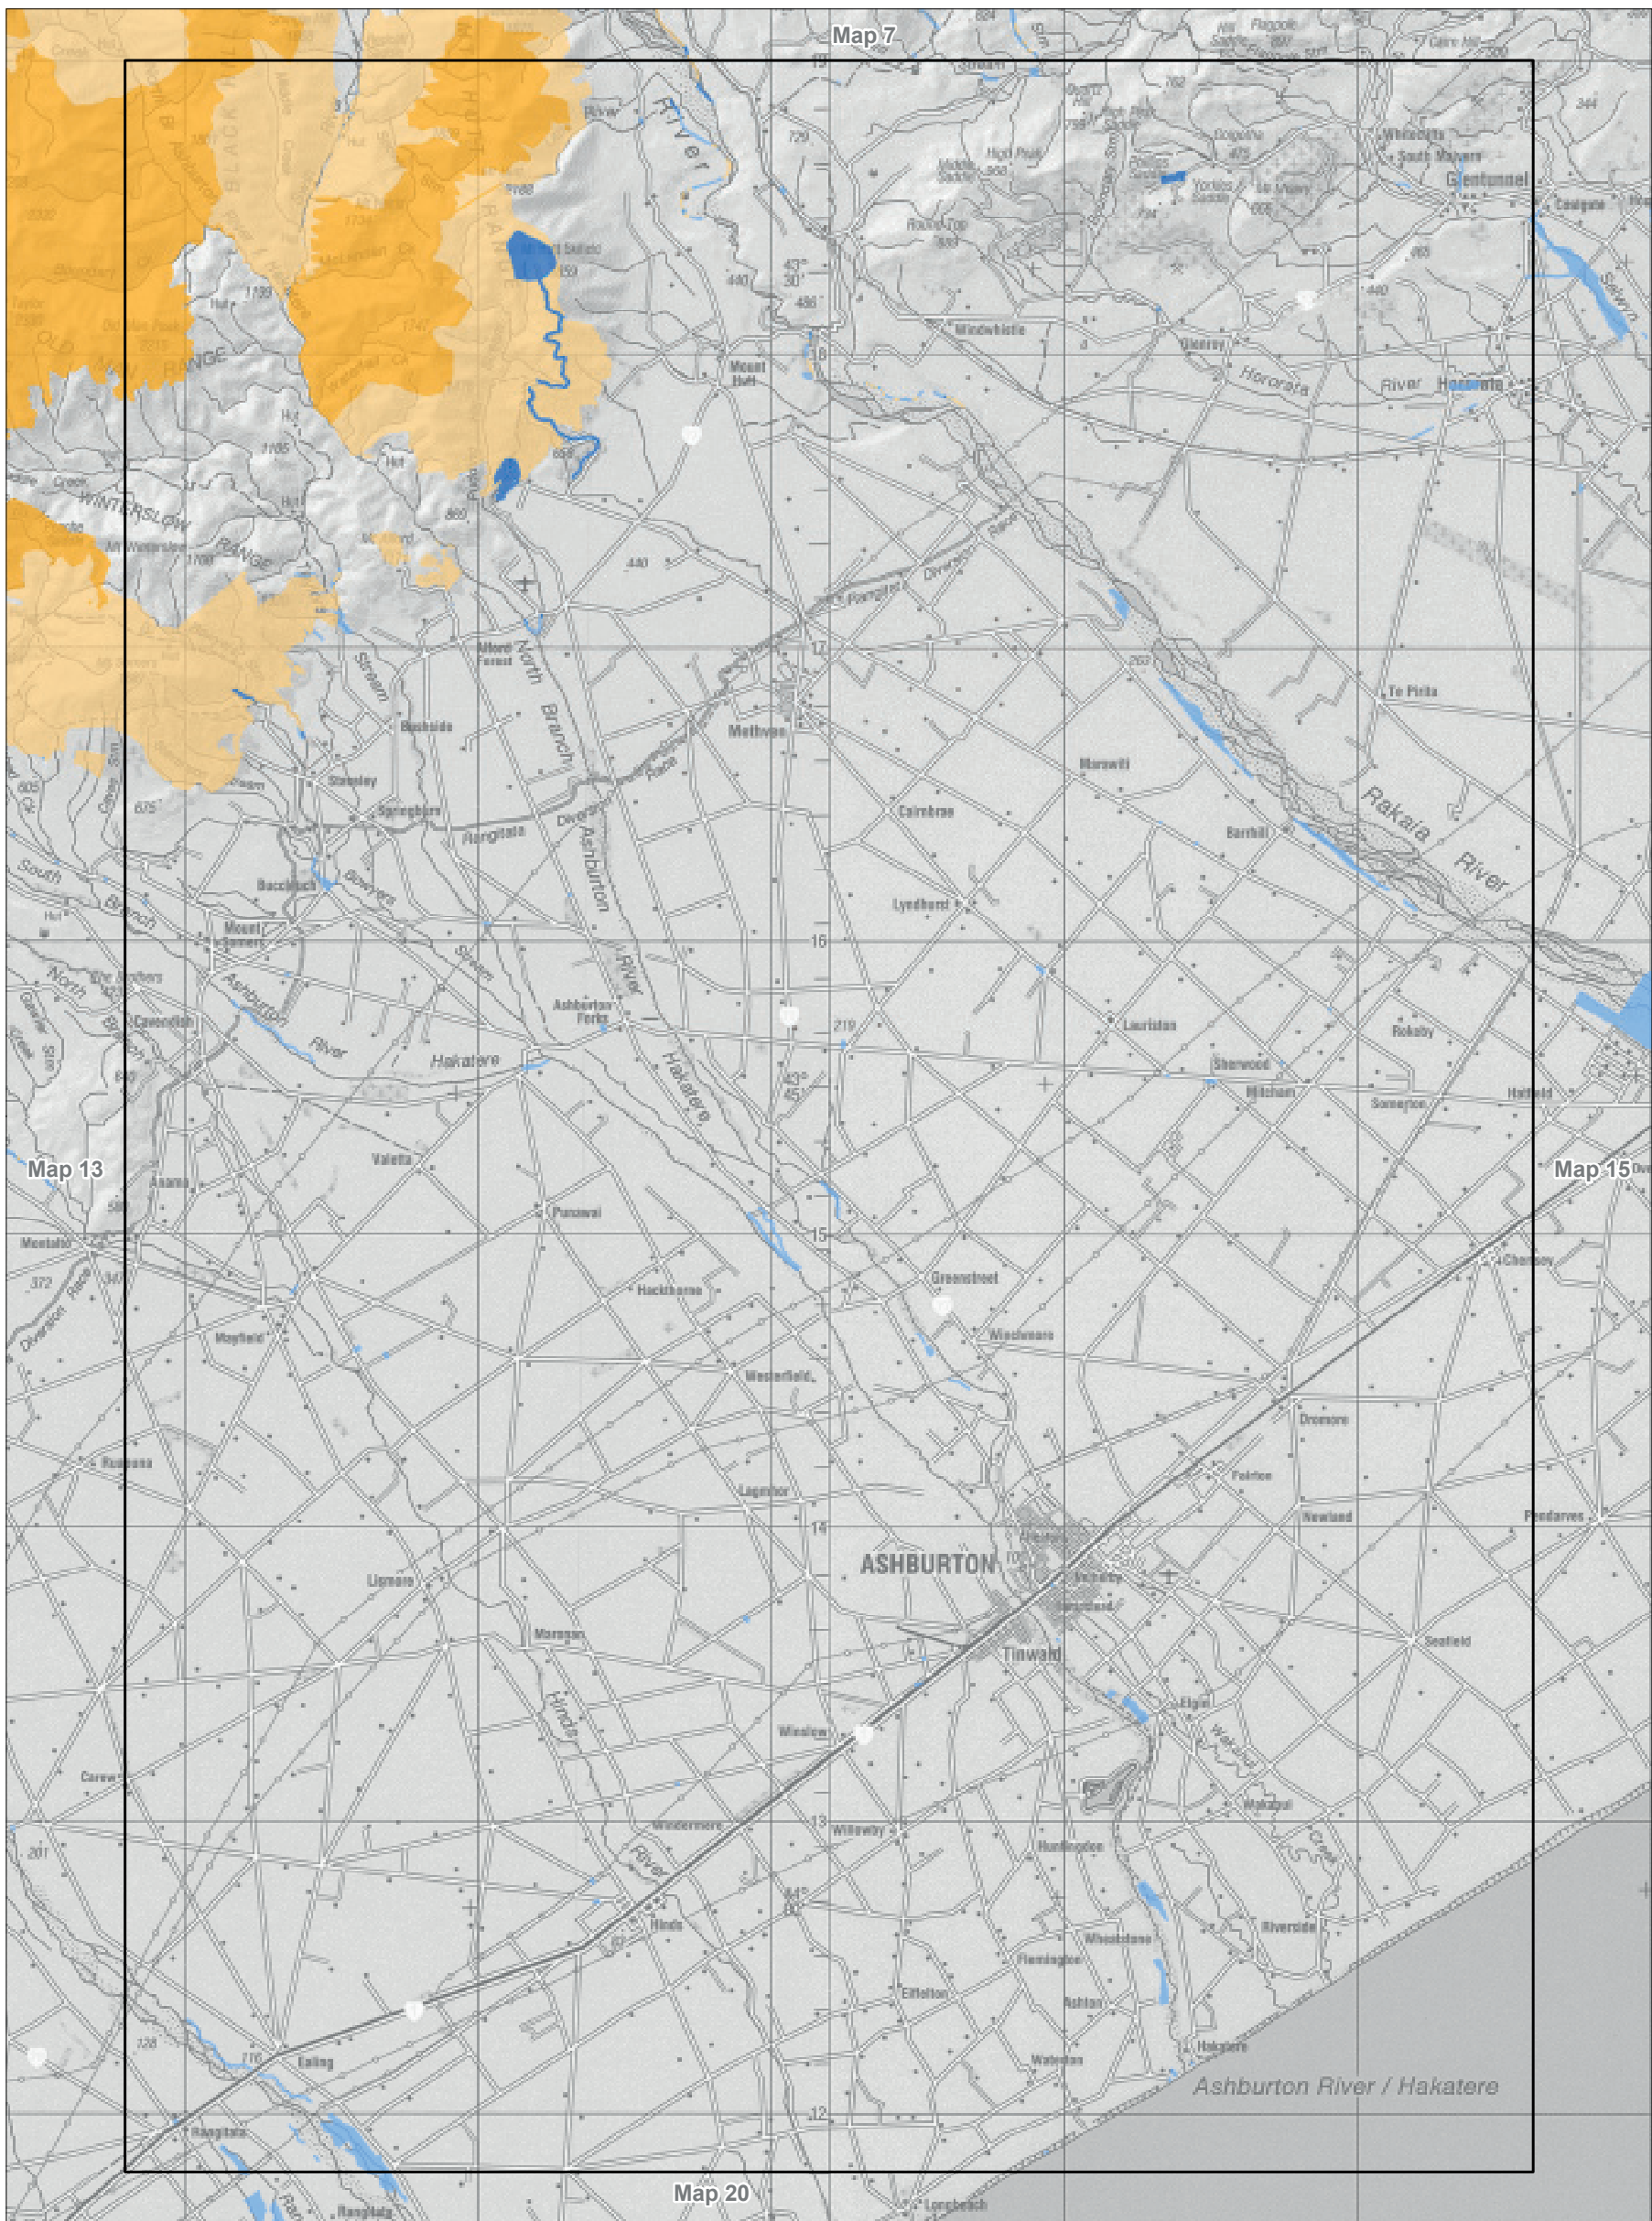

Conservation unit data is current as of 31/10/2015

Map 8.13 Visitor management zones—detail  
 Conservation Management Strategy  
 Canterbury (Waitaha)

Conservation unit data is current as of 31/10/2015