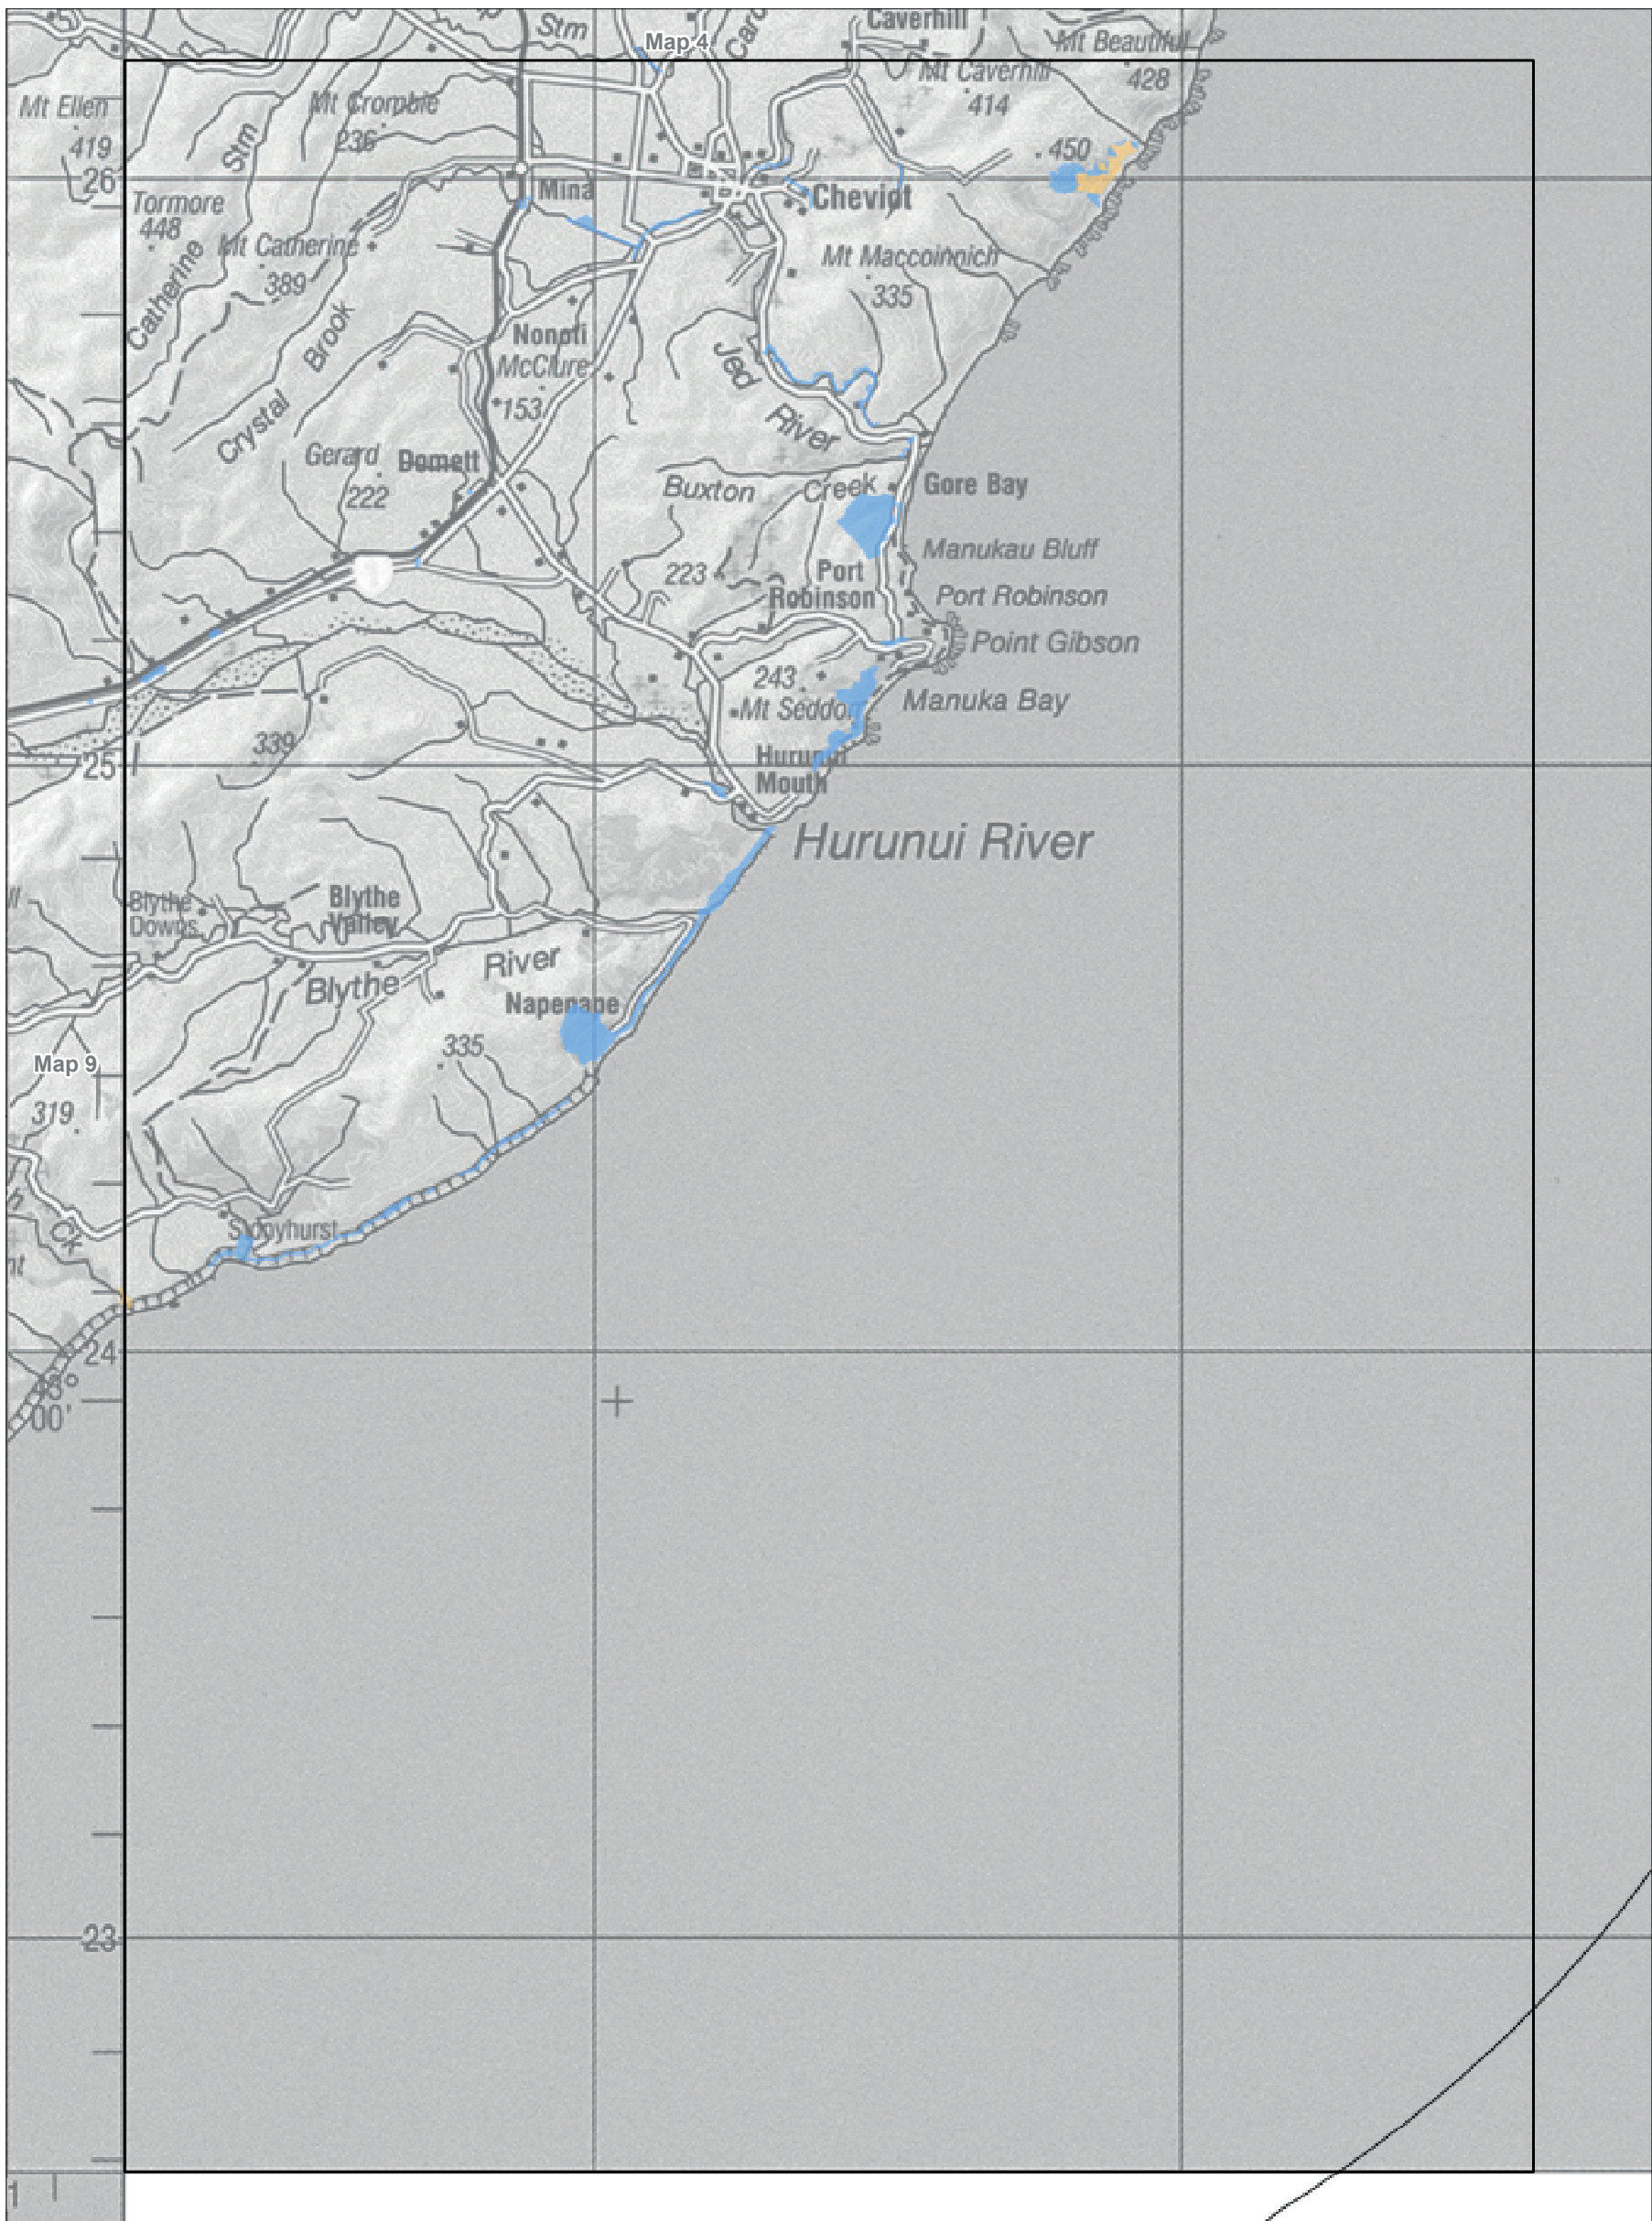

Map 8.10 Visitor management zones—detail

Conservation Management Strategy
Canterbury (Waitaha)

Conservation unit data is current as of 31/10/2015