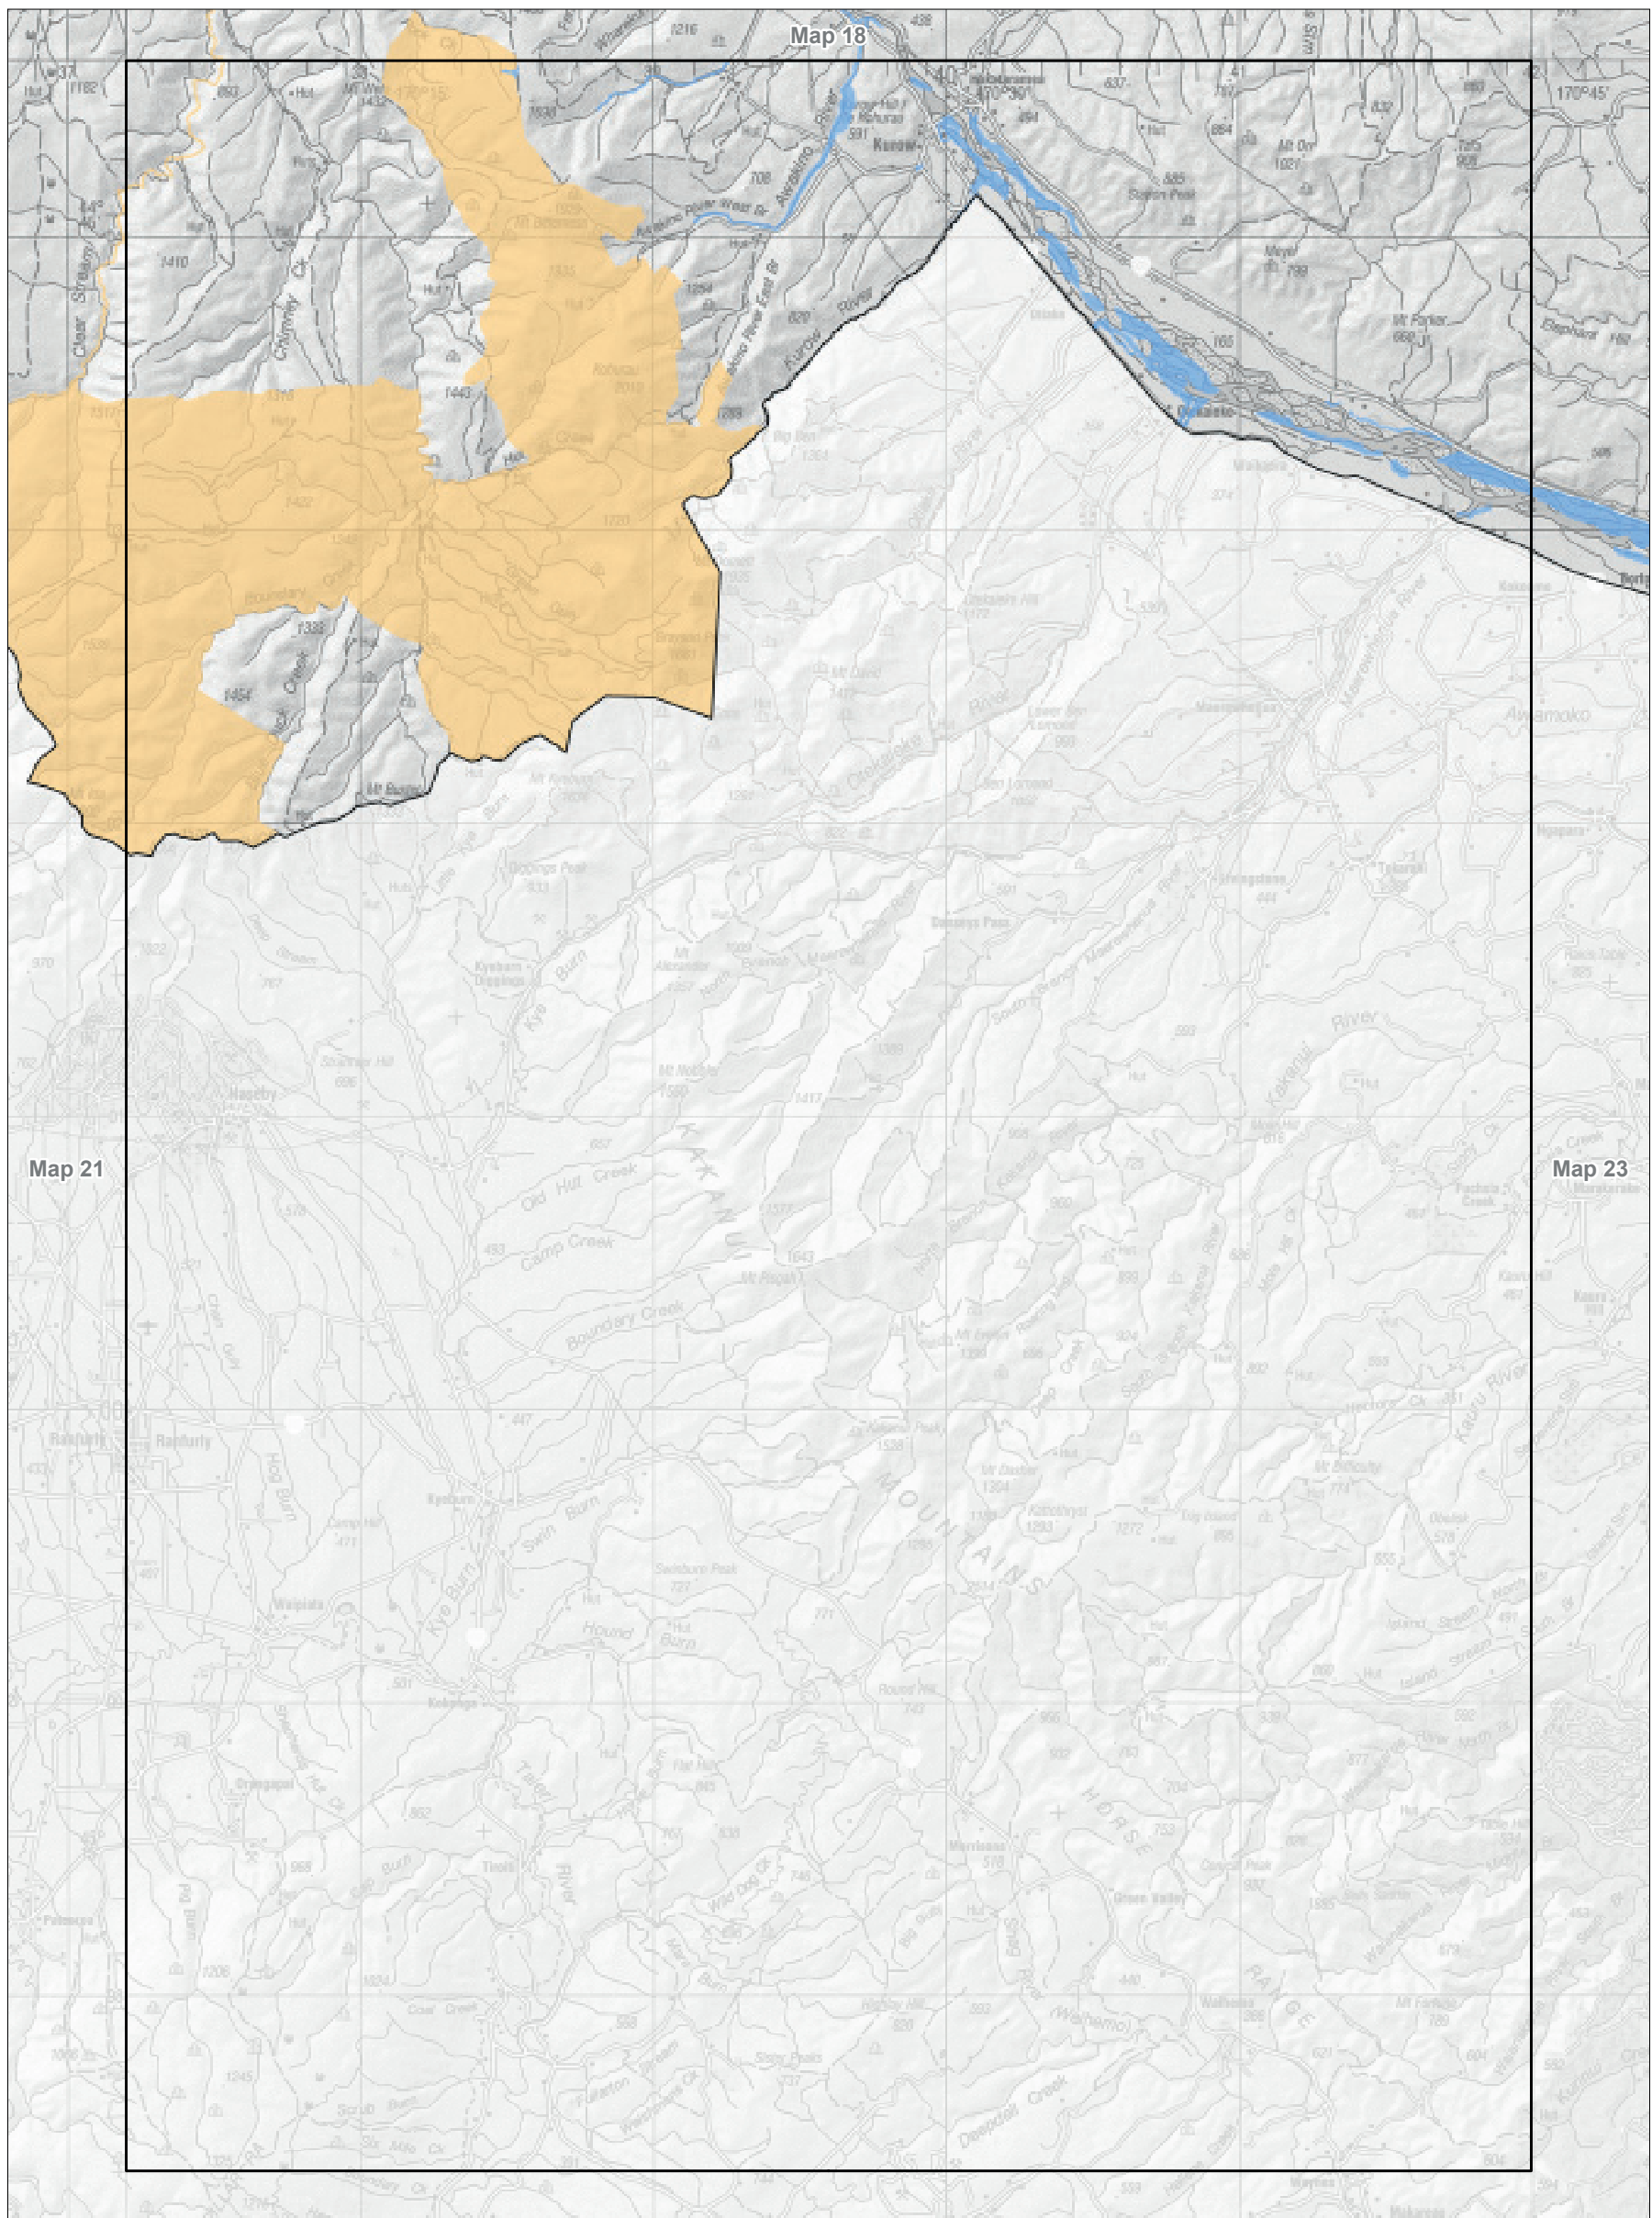

Map 8.22 Visitor management zones—detail
Conservation Management Strategy
Canterbury (Waitaha)

Conservation unit data is current as of 31/10/2015