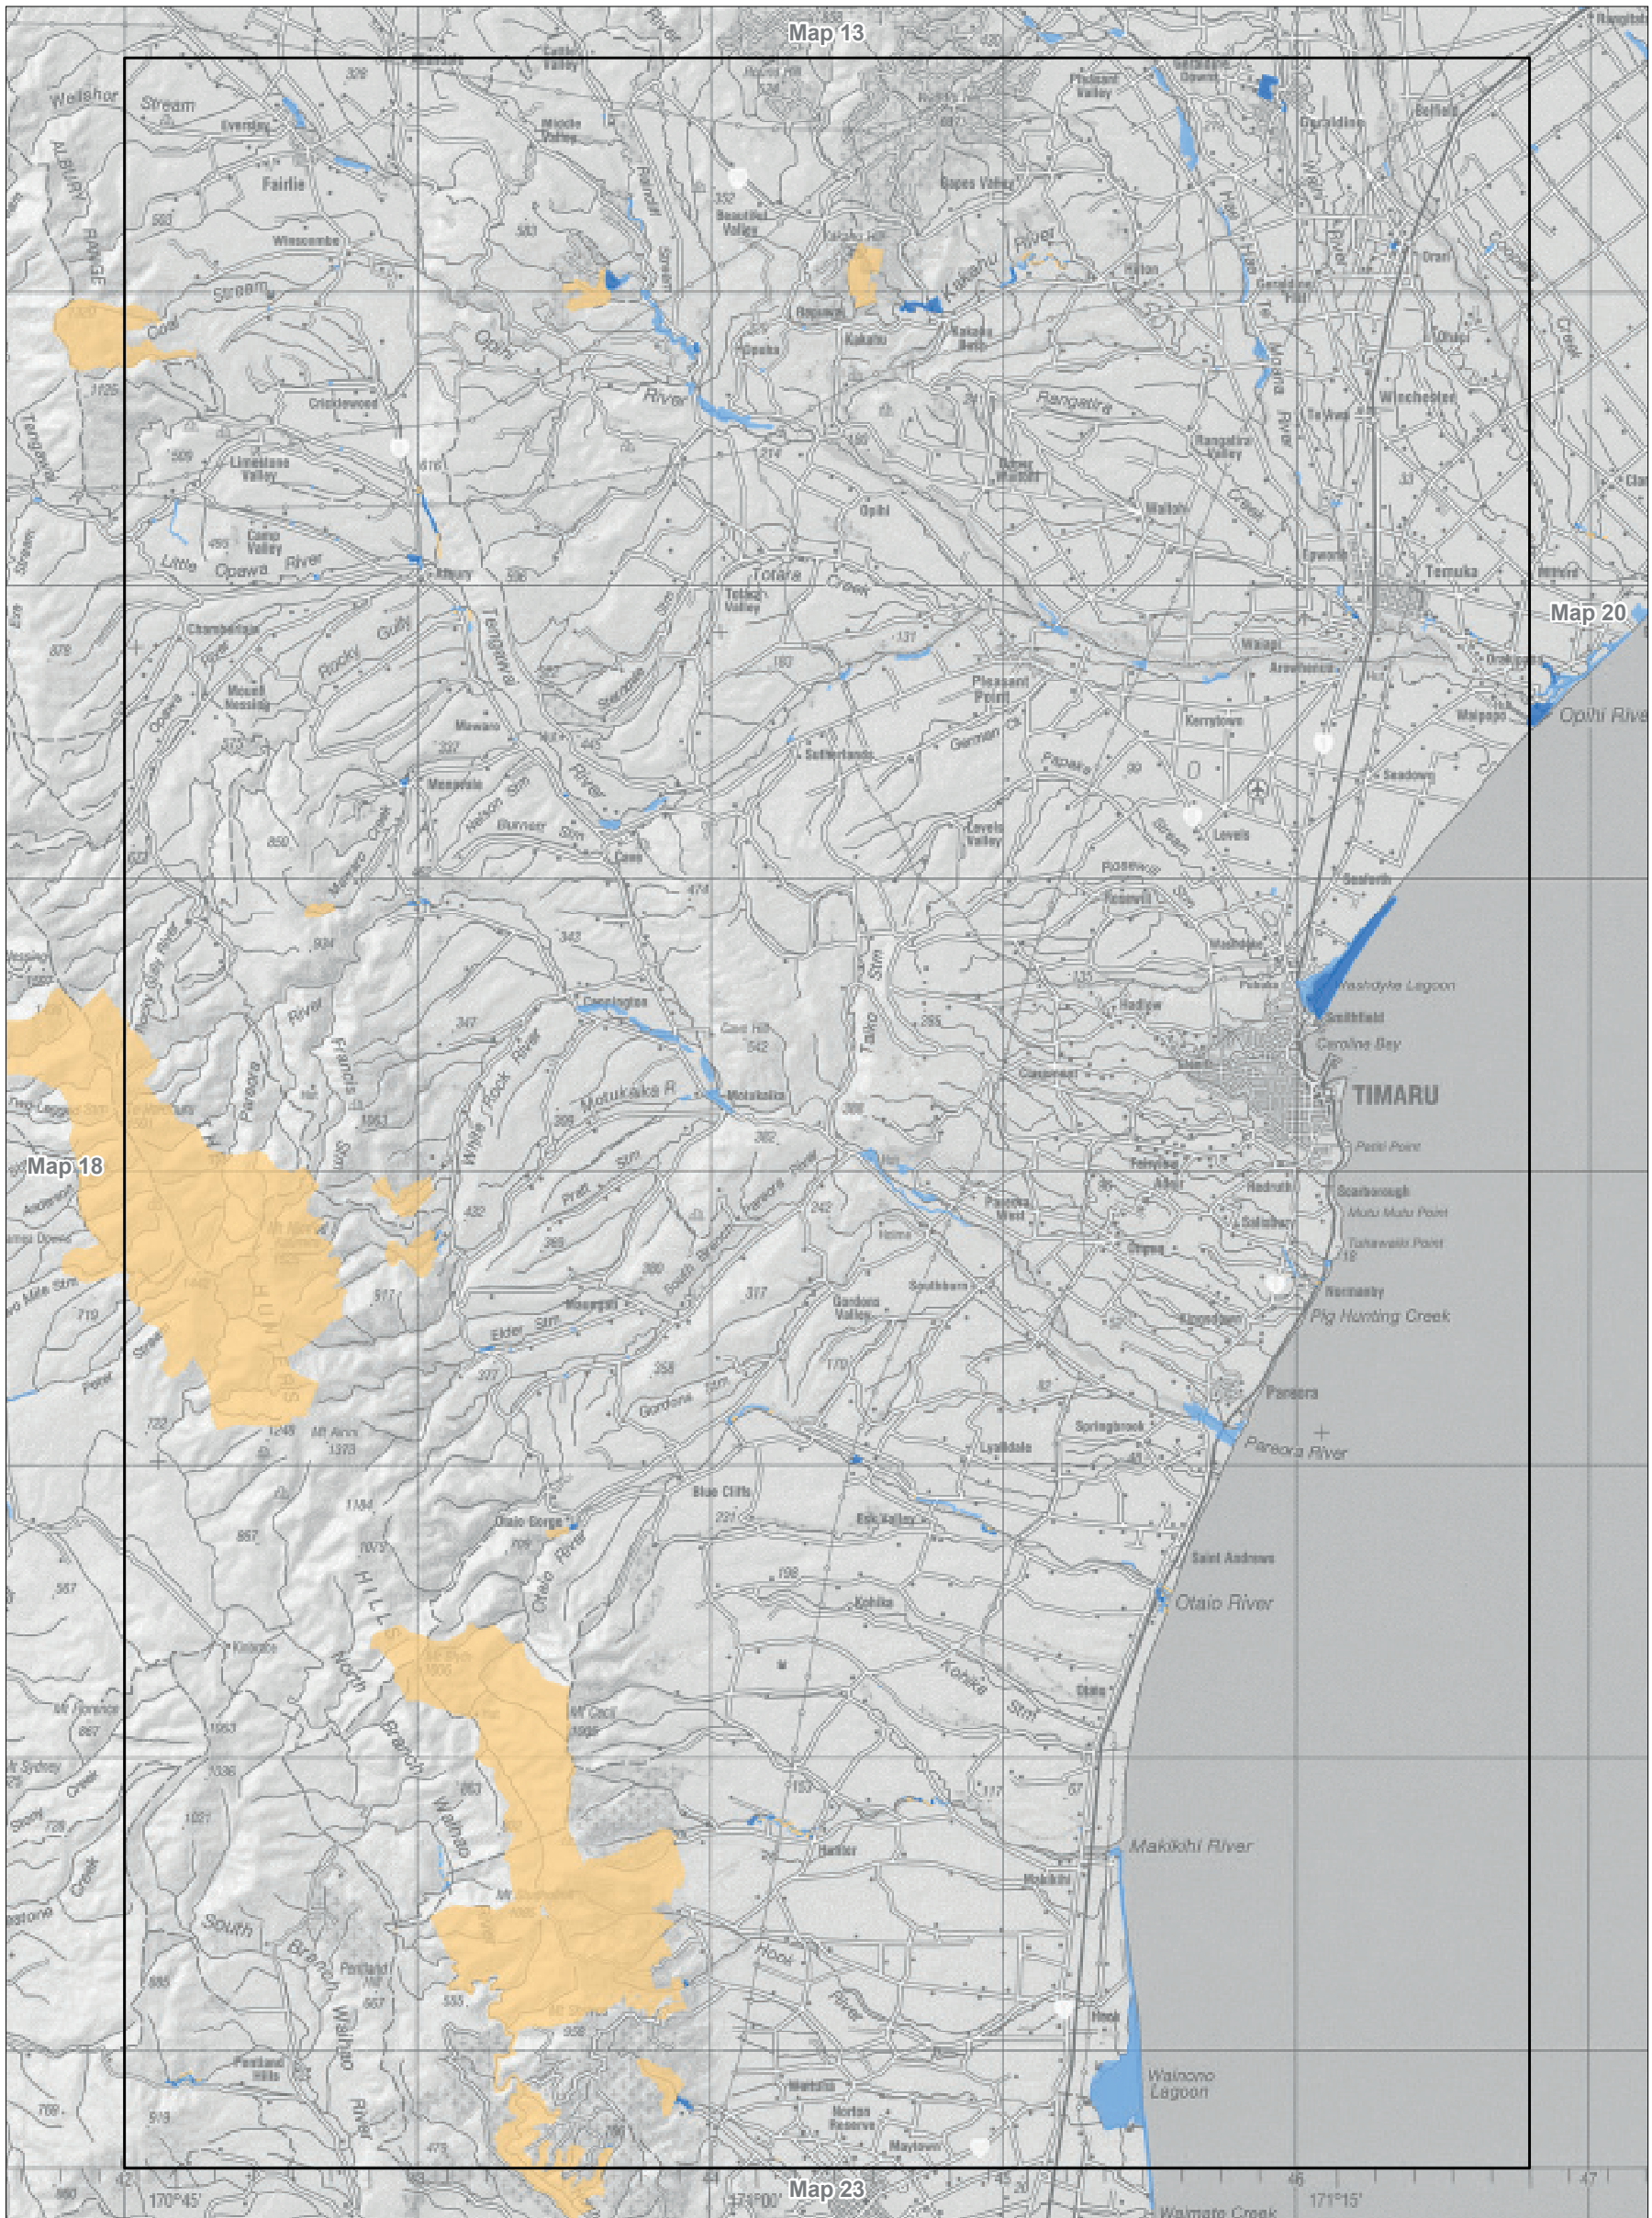

Map 8.19 Visitor management zones—detail
Conservation Management Strategy
Canterbury (Waitaha)

Conservation unit data is current as of 31/10/2015