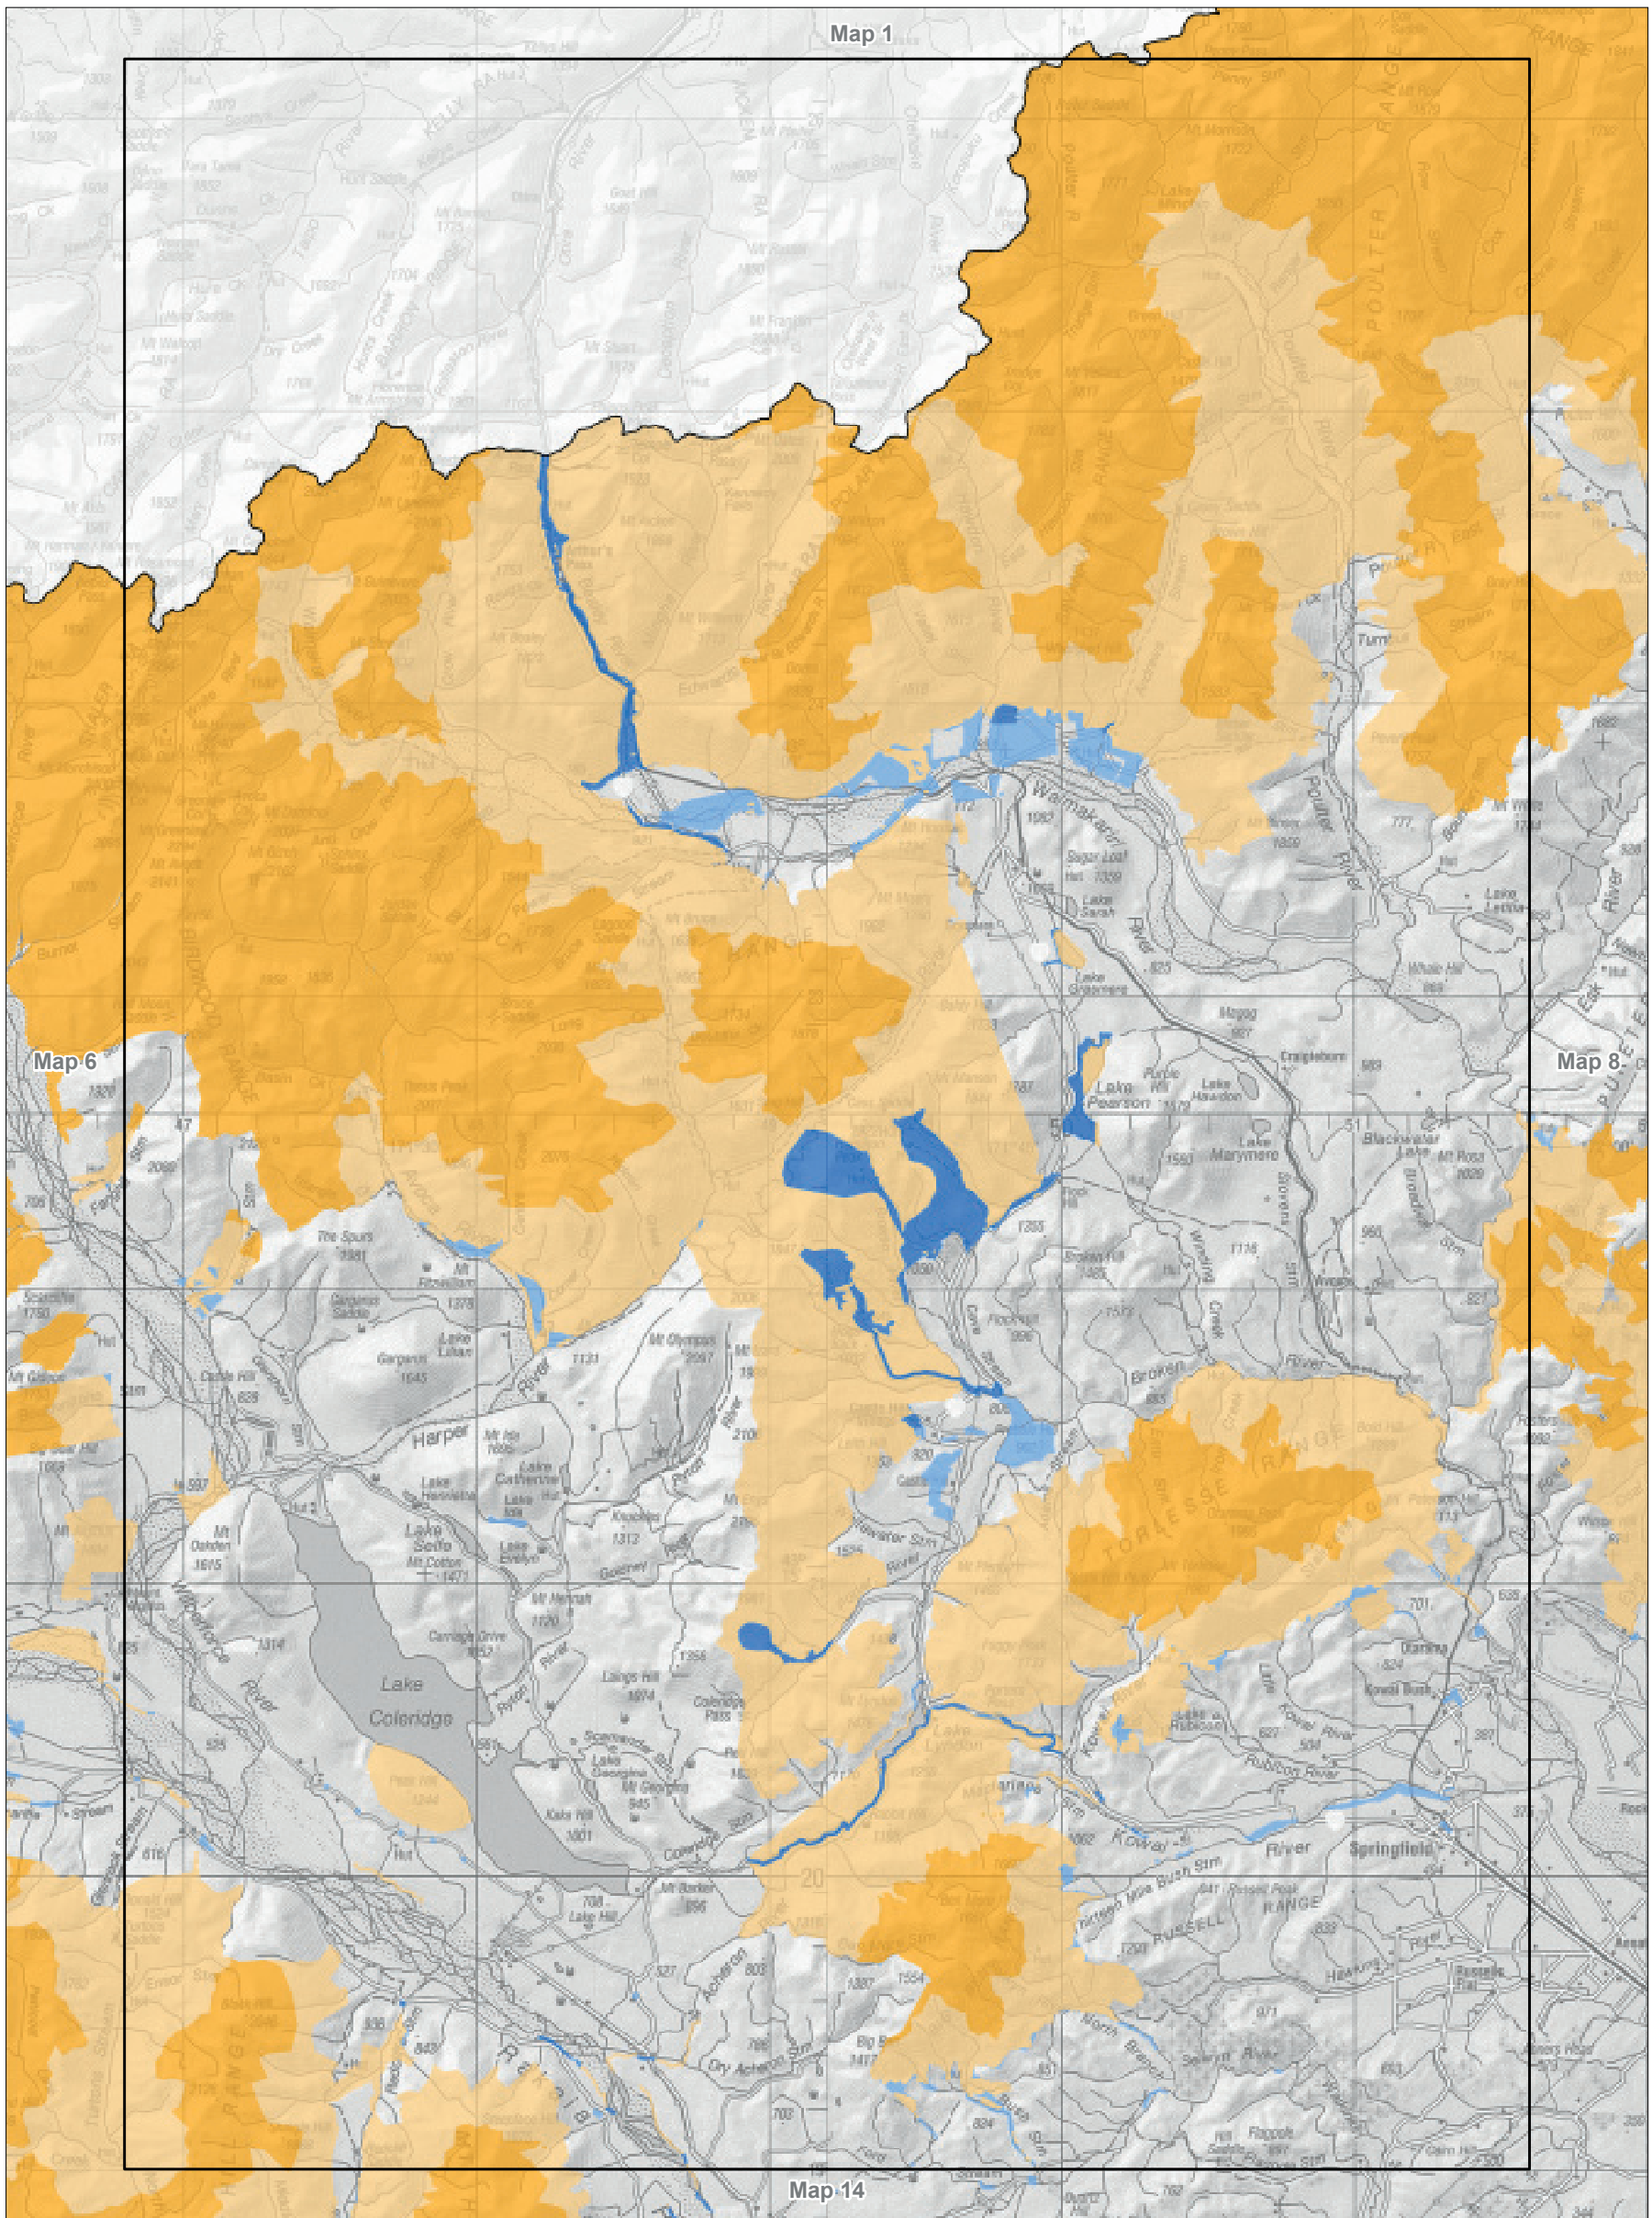

Map 8.4 Visitor management zones—detail  
 Conservation Management Strategy  
 Canterbury (Waitaha)

Conservation unit data is current as of 31/10/2015

Map 8.5 Visitor management zones—detail  
 Conservation Management Strategy  
 Canterbury (Waitaha)

Conservation unit data is current as of 31/10/2015

Map 8.6 Visitor management zones—detail  
 Conservation Management Strategy  
 Canterbury (Waitaha)

Conservation unit data is current as of 31/10/2015

Map 8.7 Visitor management zones—detail  
 Conservation Management Strategy  
 Canterbury (Waitaha)

Conservation unit data is current as of 31/10/2015

Map 8.8 Visitor management zones—detail  
 Conservation Management Strategy  
 Canterbury (Waitaha)

Conservation unit data is current as of 31/10/2015

Map 8.9 Visitor management zones—detail  
 Conservation Management Strategy  
 Canterbury (Waitaha)

Conservation unit data is current as of 31/10/2015

Map 8.10 Visitor management zones—detail

Conservation Management Strategy  
 Canterbury (Waitaha)

*Conservation unit data is current as of 31/10/2015*

Map 8.12 Visitor management zones—detail  
 Conservation Management Strategy  
 Canterbury (Waitaha)