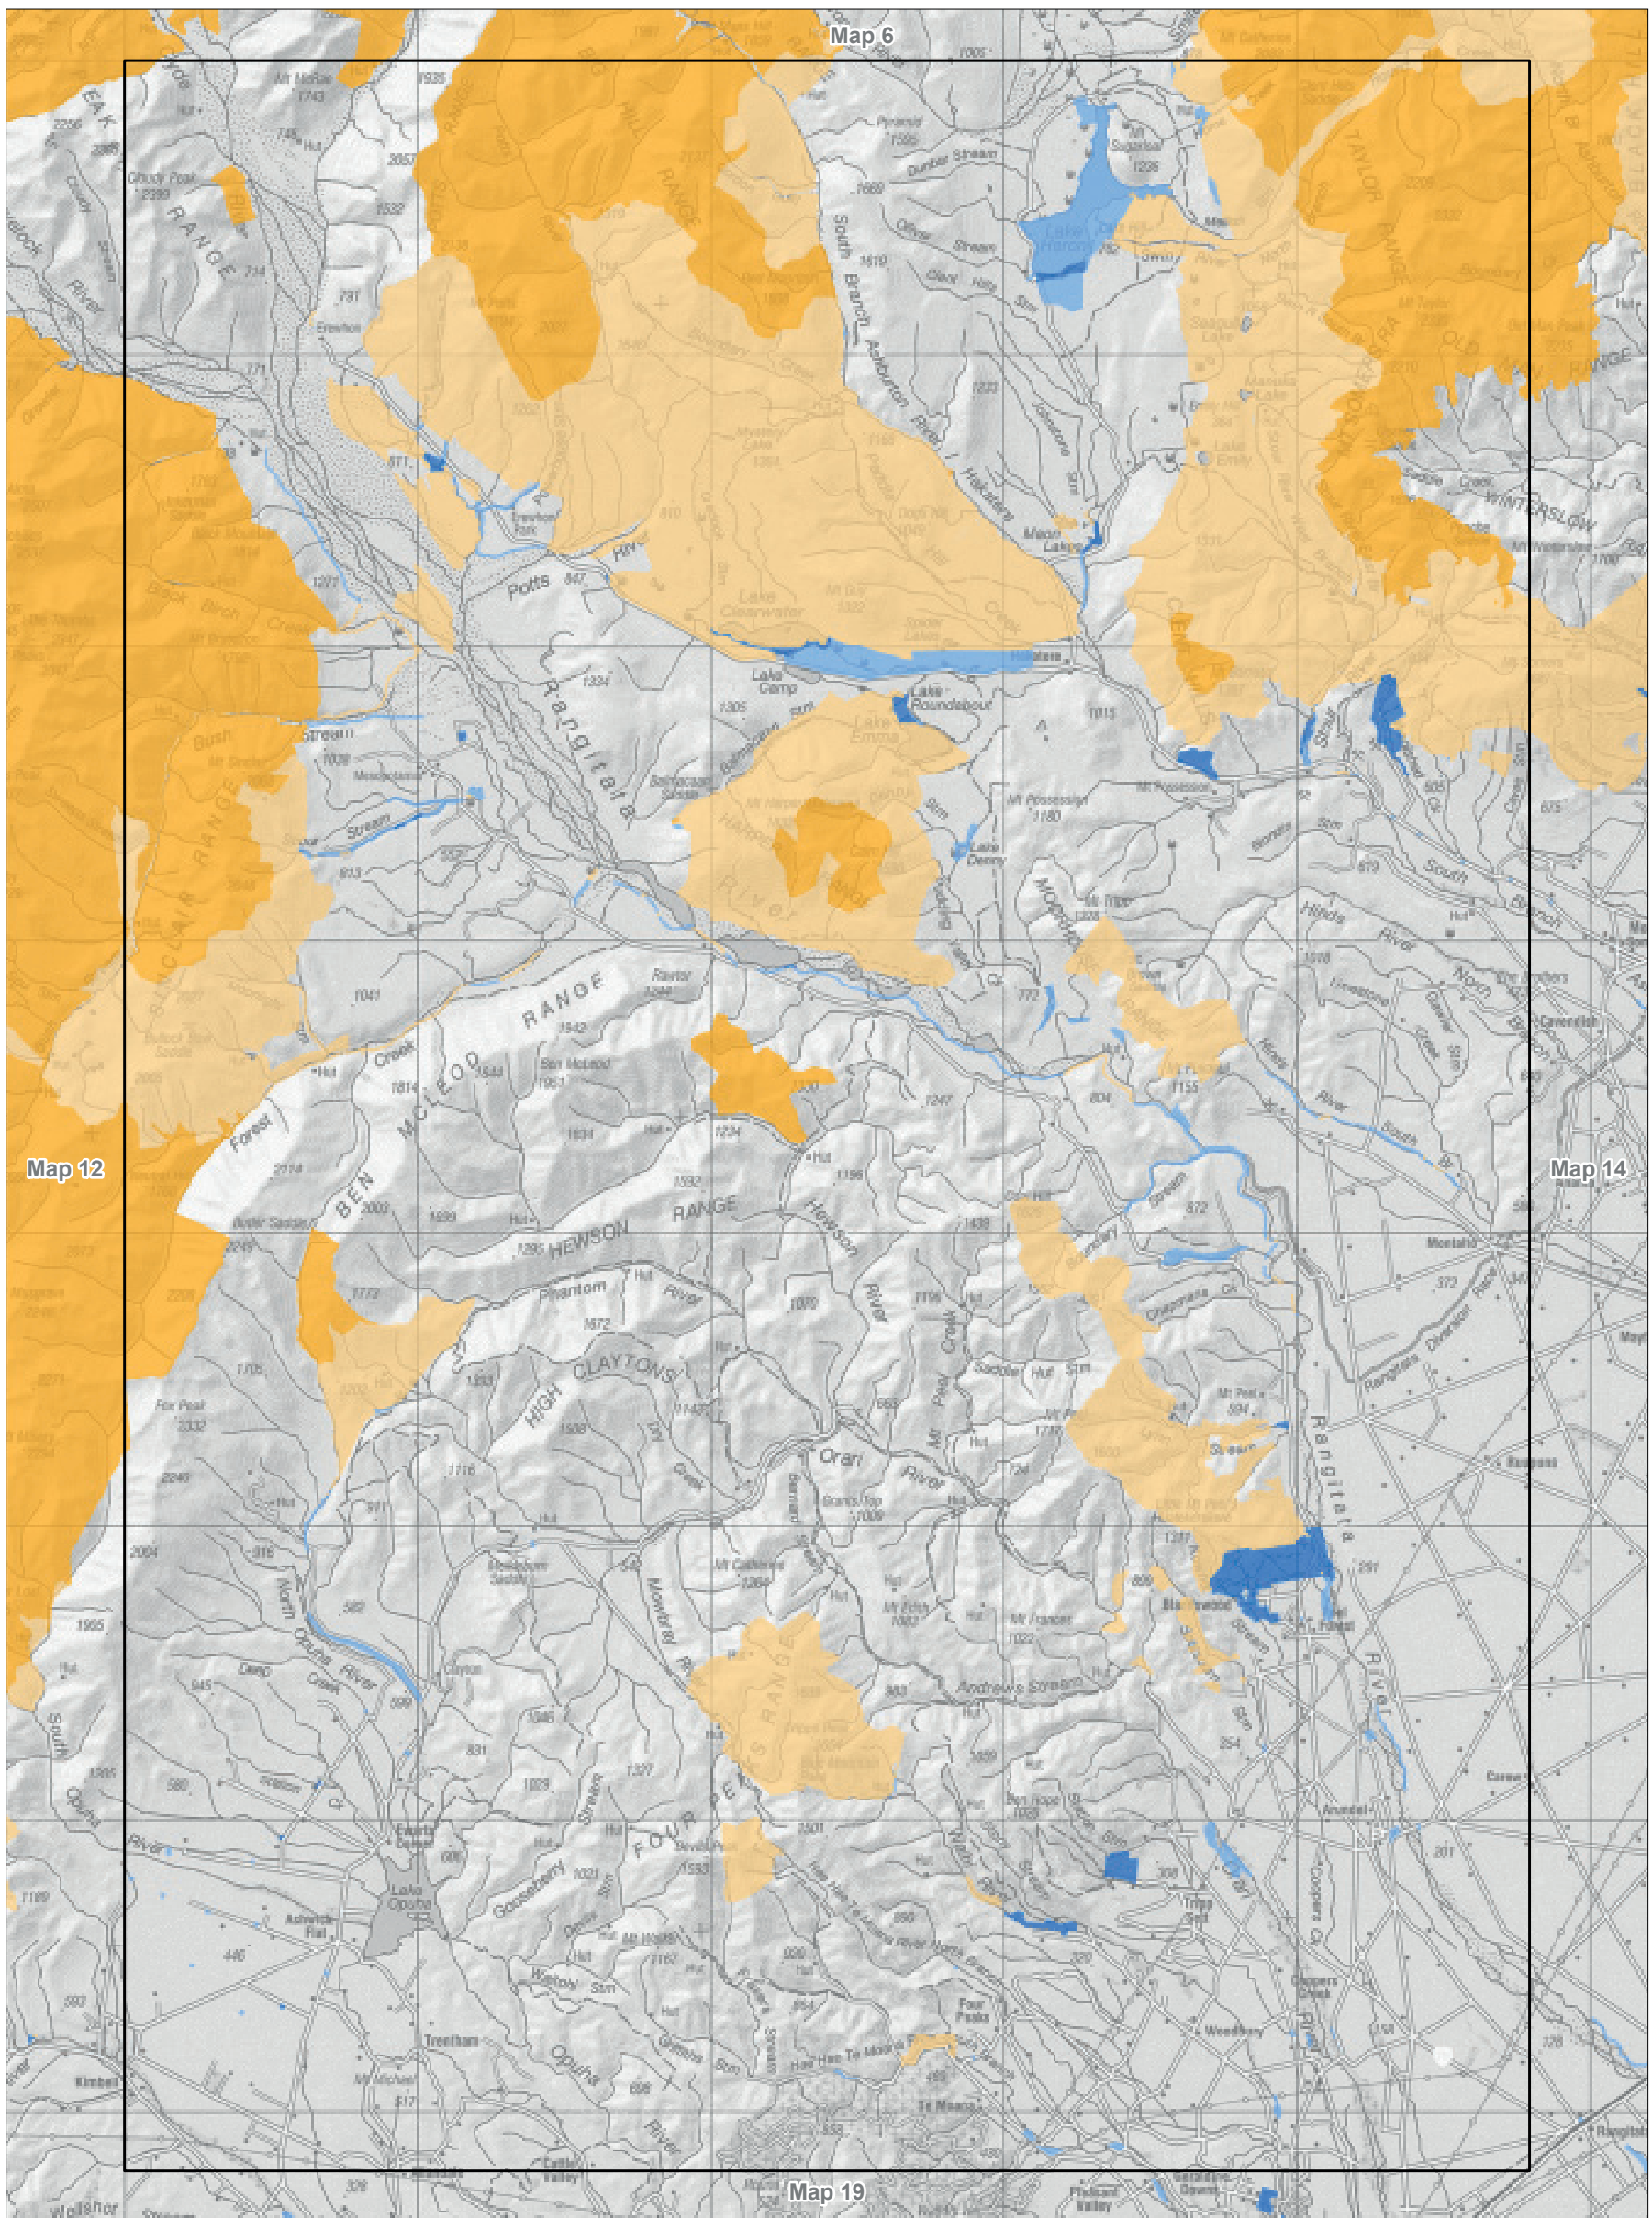

Conservation unit data is current as of 31/10/2015

Map 8.10 Visitor management zones—detail

Conservation Management Strategy  
 Canterbury (Waitaha)

*Conservation unit data is current as of 31/10/2015*

Map 8.12 Visitor management zones—detail  
 Conservation Management Strategy  
 Canterbury (Waitaha)

Conservation unit data is current as of 31/10/2015

Map 8.13 Visitor management zones—detail  
 Conservation Management Strategy  
 Canterbury (Waitaha)

Conservation unit data is current as of 31/10/2015