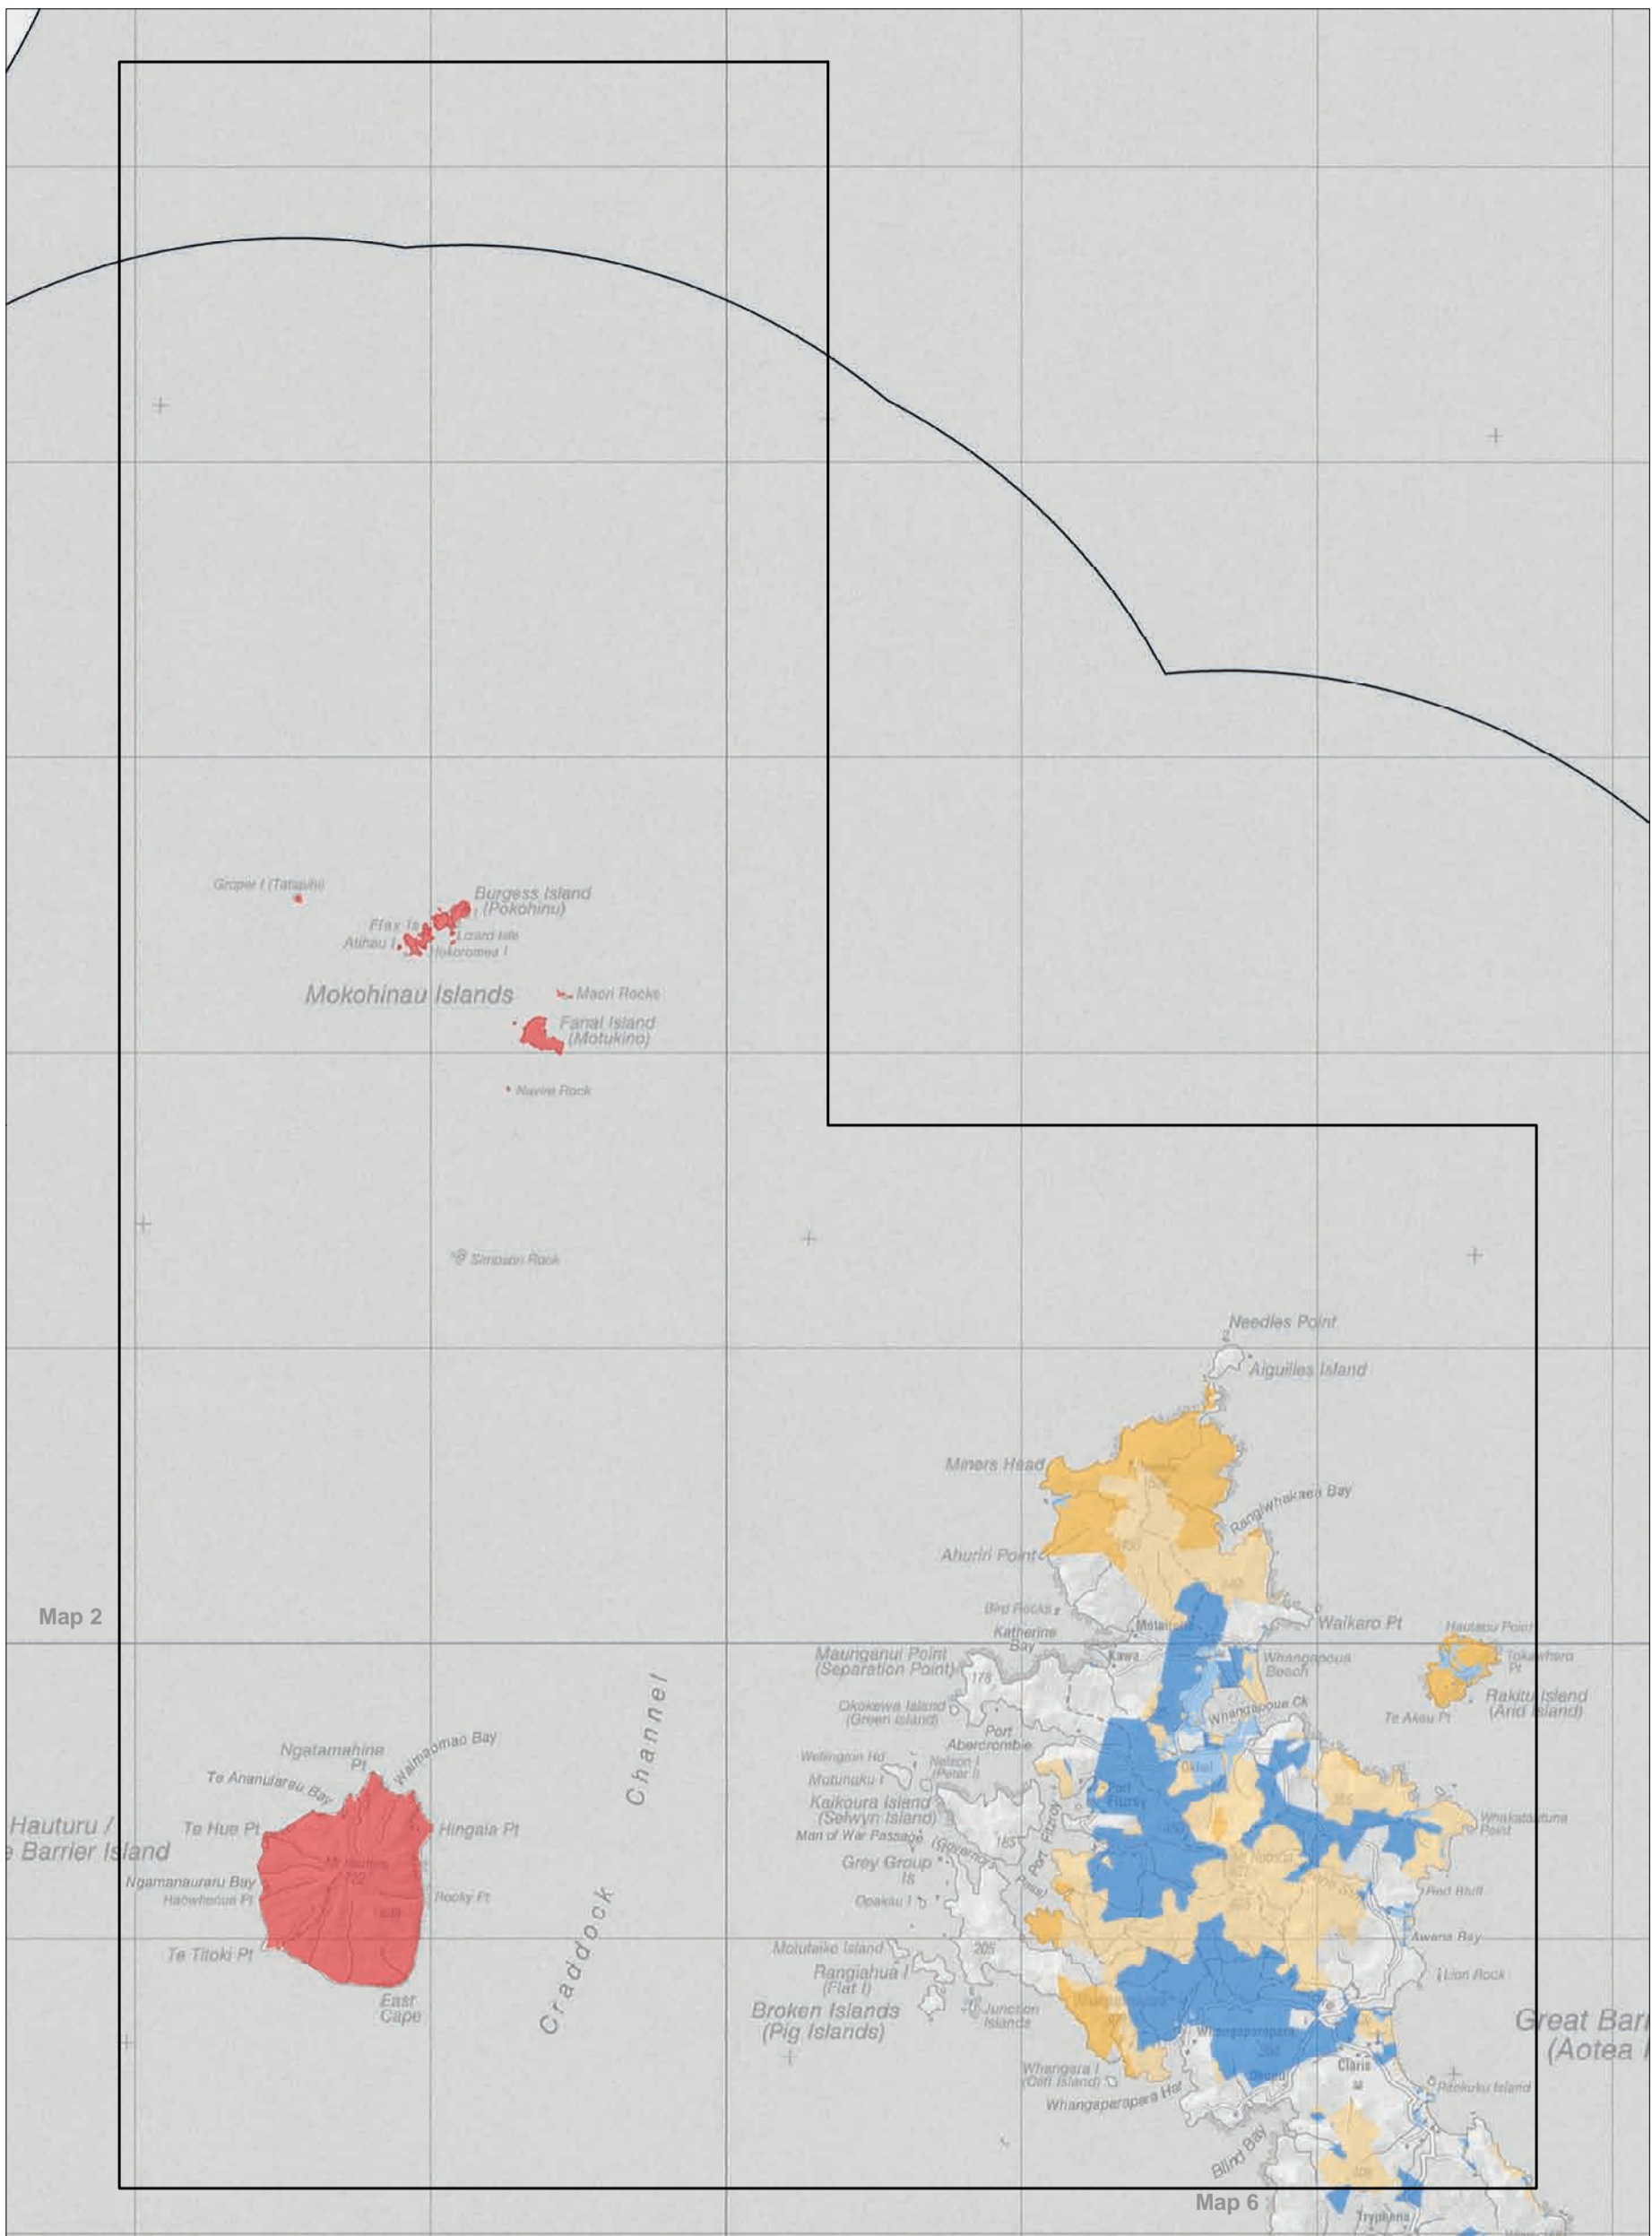

Map 10.1 Visitor management zones—detail

Conservation Management Strategy
Auckland

Conservation unit data is current as of 01/09/2014

Map 10.2 Visitor management zones—detail

Conservation Management Strategy
Auckland

Conservation unit data is current as of 01/09/2014

Map 10.3 Visitor management zones—detail
 Conservation Management Strategy
 Auckland

Conservation unit data is current as of 01/09/2014

Map 10.4 Visitor management zones—detail

Conservation Management Strategy
Auckland

Conservation unit data is current as of 01/09/2014

Map 10.5 Visitor management zones—detail

Conservation Management Strategy
Auckland

Conservation unit data is current as of 01/09/2014

Map 10.6 Visitor management zones—detail

Conservation Management Strategy
Auckland

Conservation unit data is current as of 01/09/2014

Map 10.7 Visitor management zones—detail

Conservation Management Strategy
Auckland