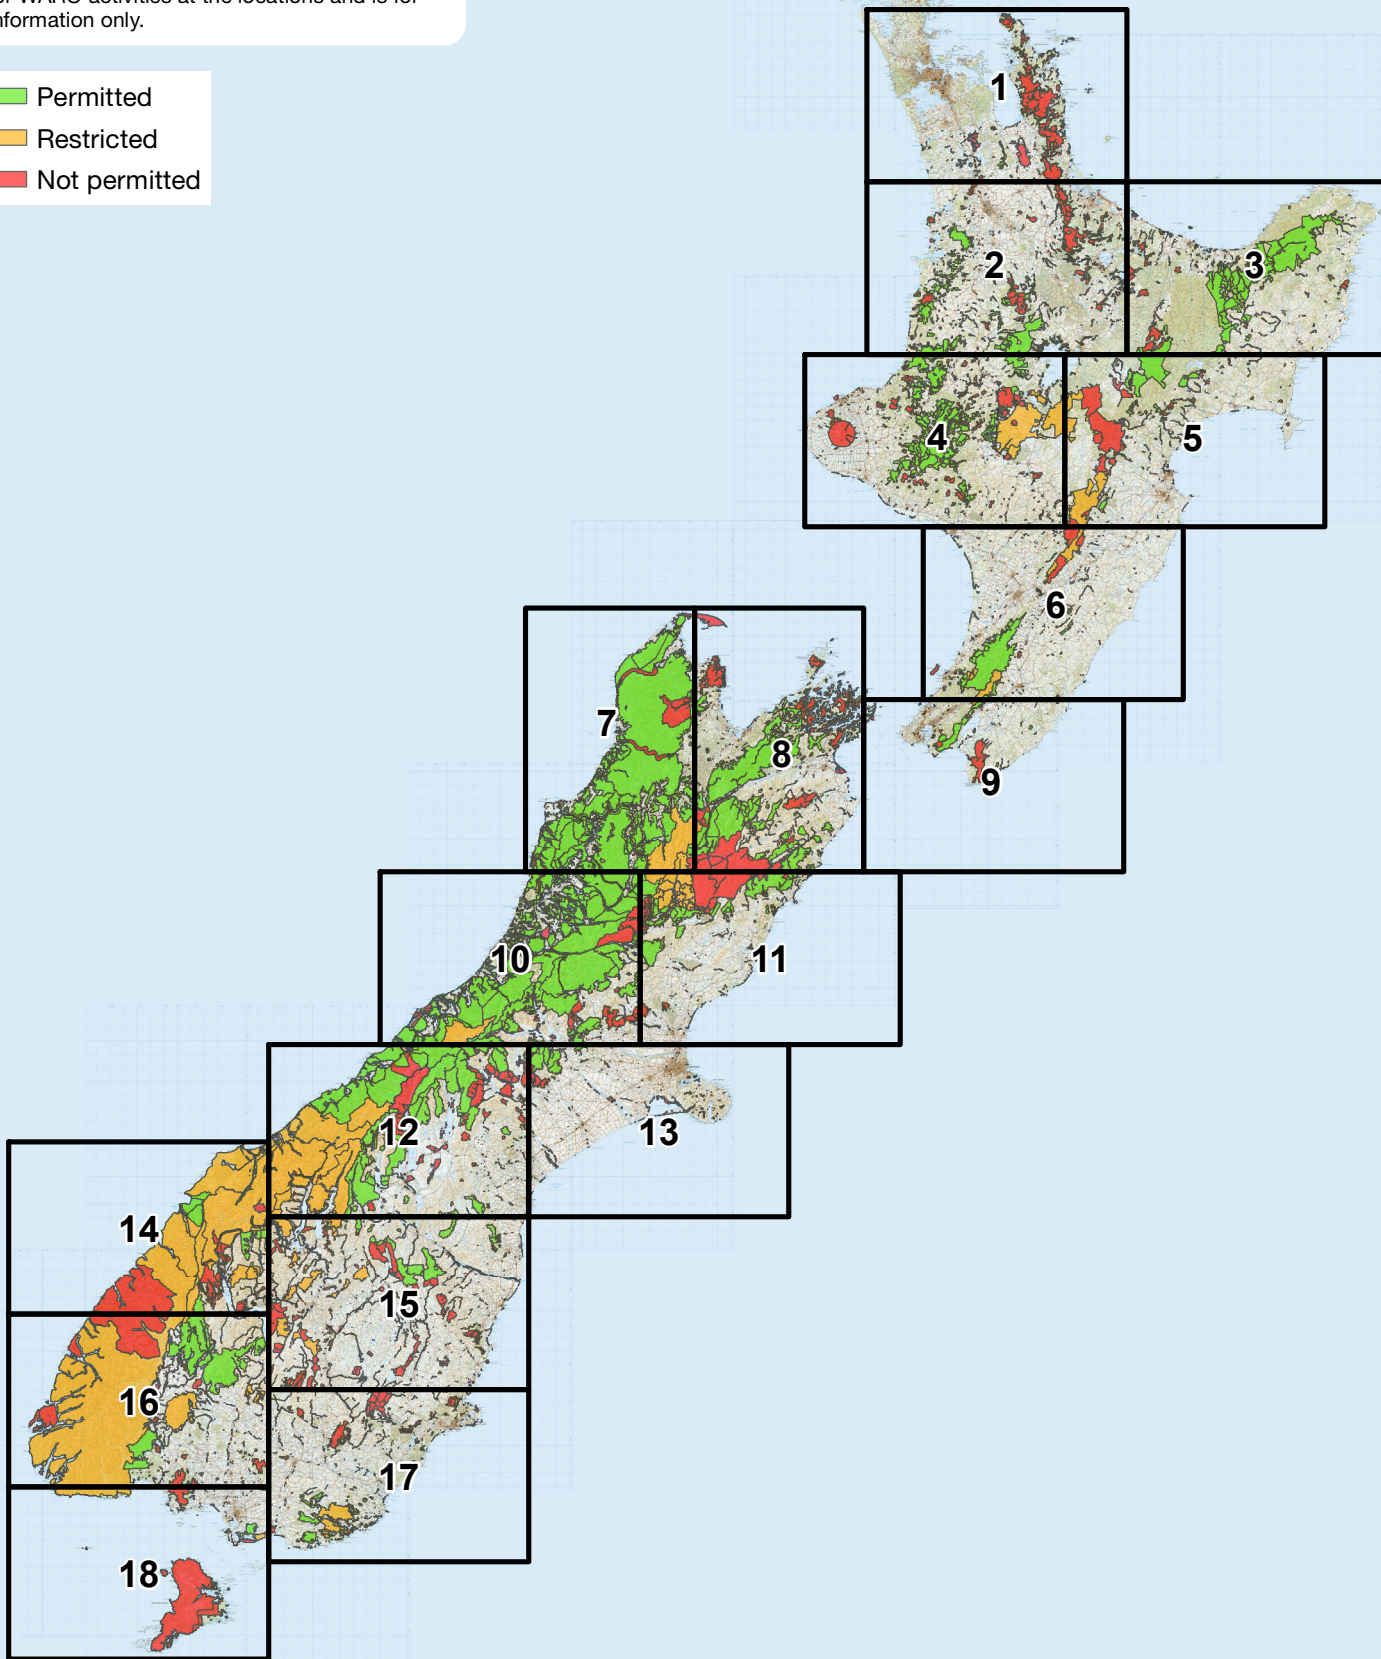

Provided to operators along with the signed officers report and permit for their information in advance of applying for permit (June 2023). This mapping does not provide any authorization for WARO activities at the locations and is for information only.

- Permitted
- Restricted
- Not permitted

0 50 km

Land assessment as approved by decision maker - WARO 2023

INFORMATION ONLY