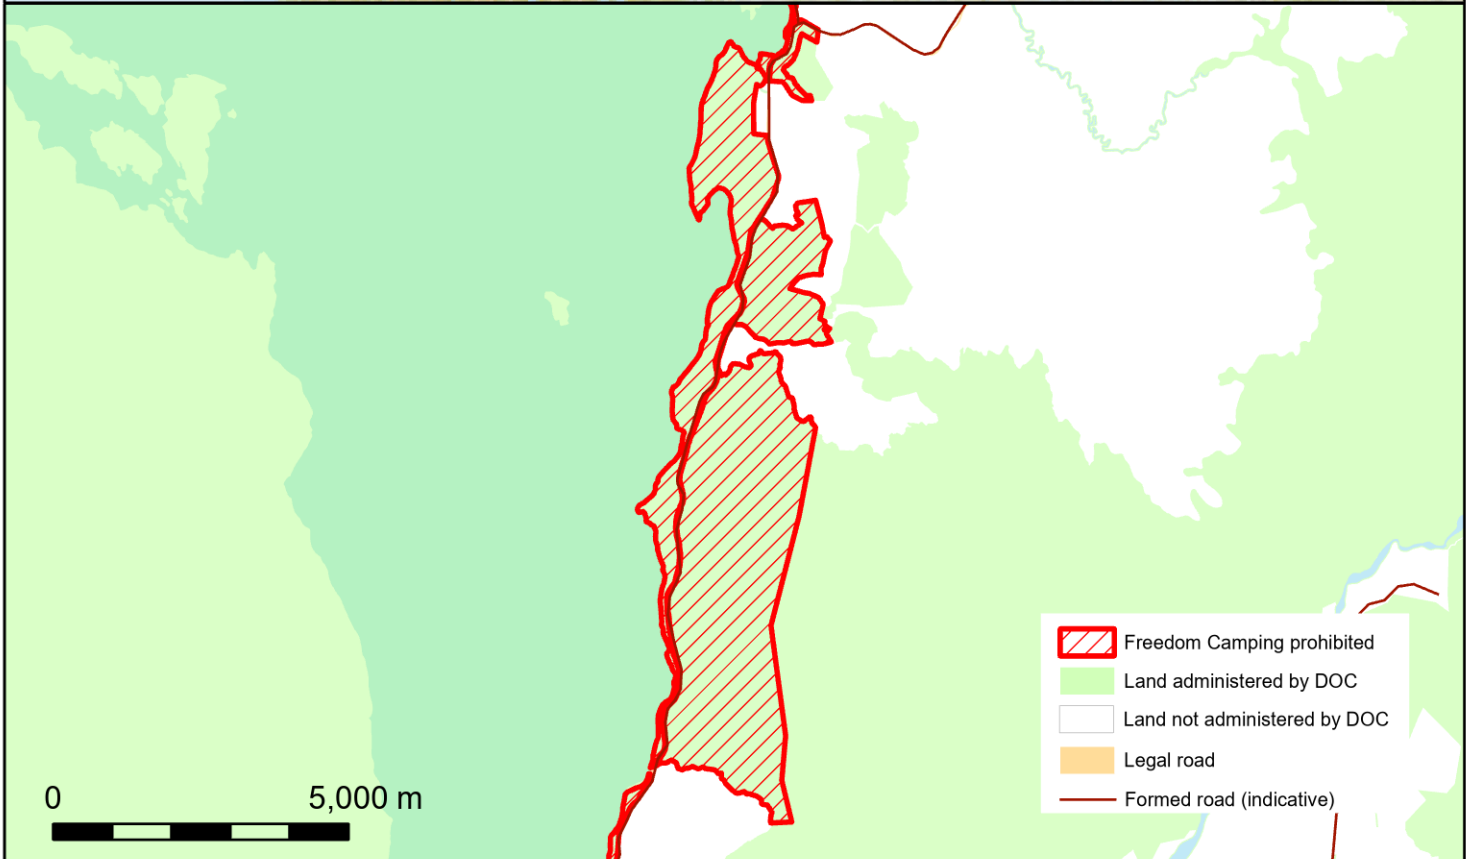

Freedom Camping Notice

(made pursuant to the Freedom Camping Act 2011 Section 17)

Site: Fiordland National Park

Patience Bay, Milford Road - Southern South Island Operations Region

Freedom camping at this site is **Prohibited**