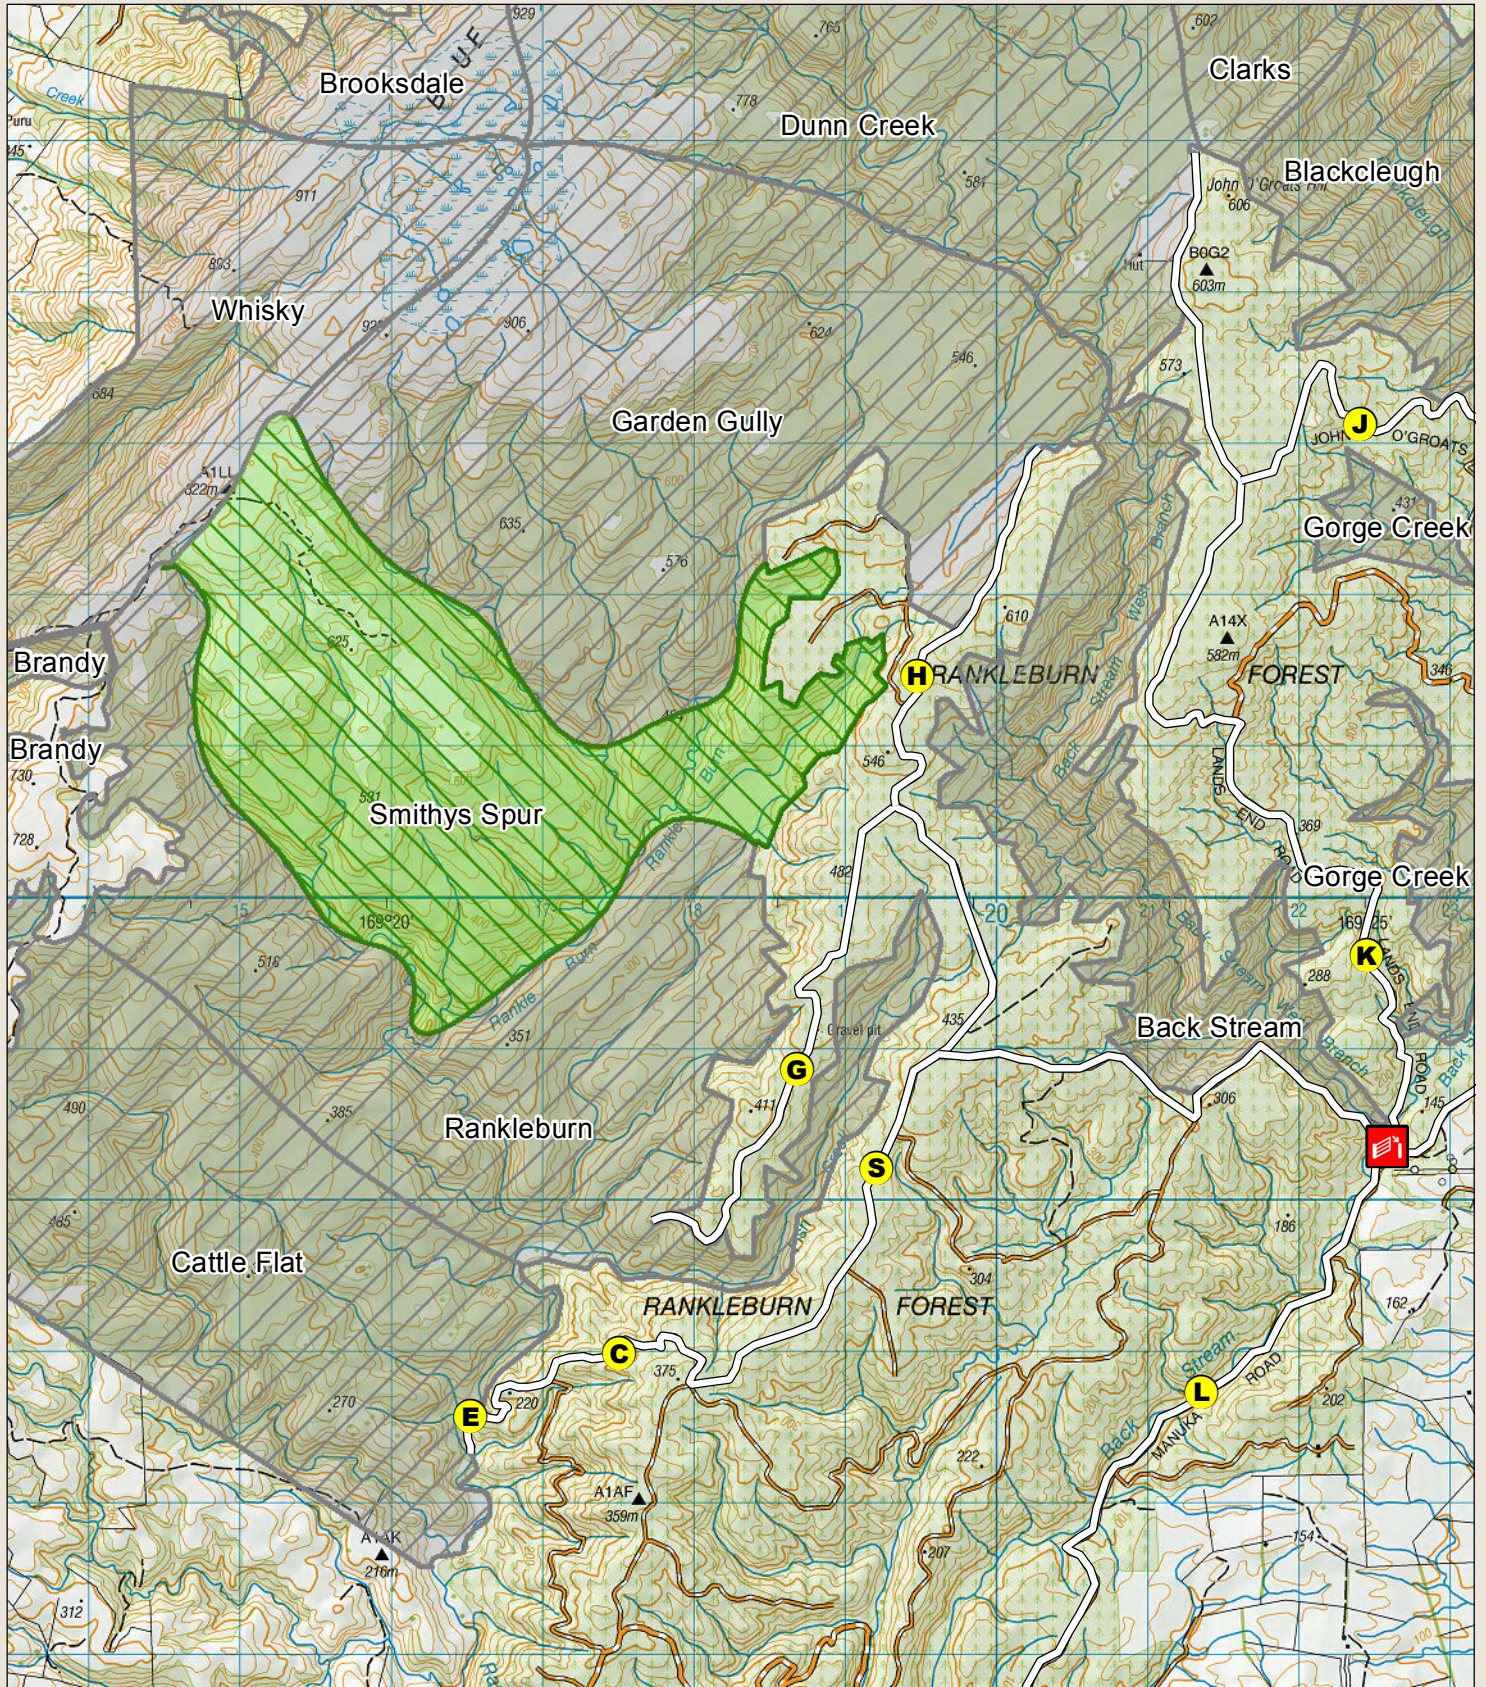

Recreation Hunting Permit Map

Blue Mountains - Smithys Spur

Your permit is valid only for the area shown as green in the map

New Zealand Government

Check your permit for conditions that may apply to this area and the overview map for expanded key