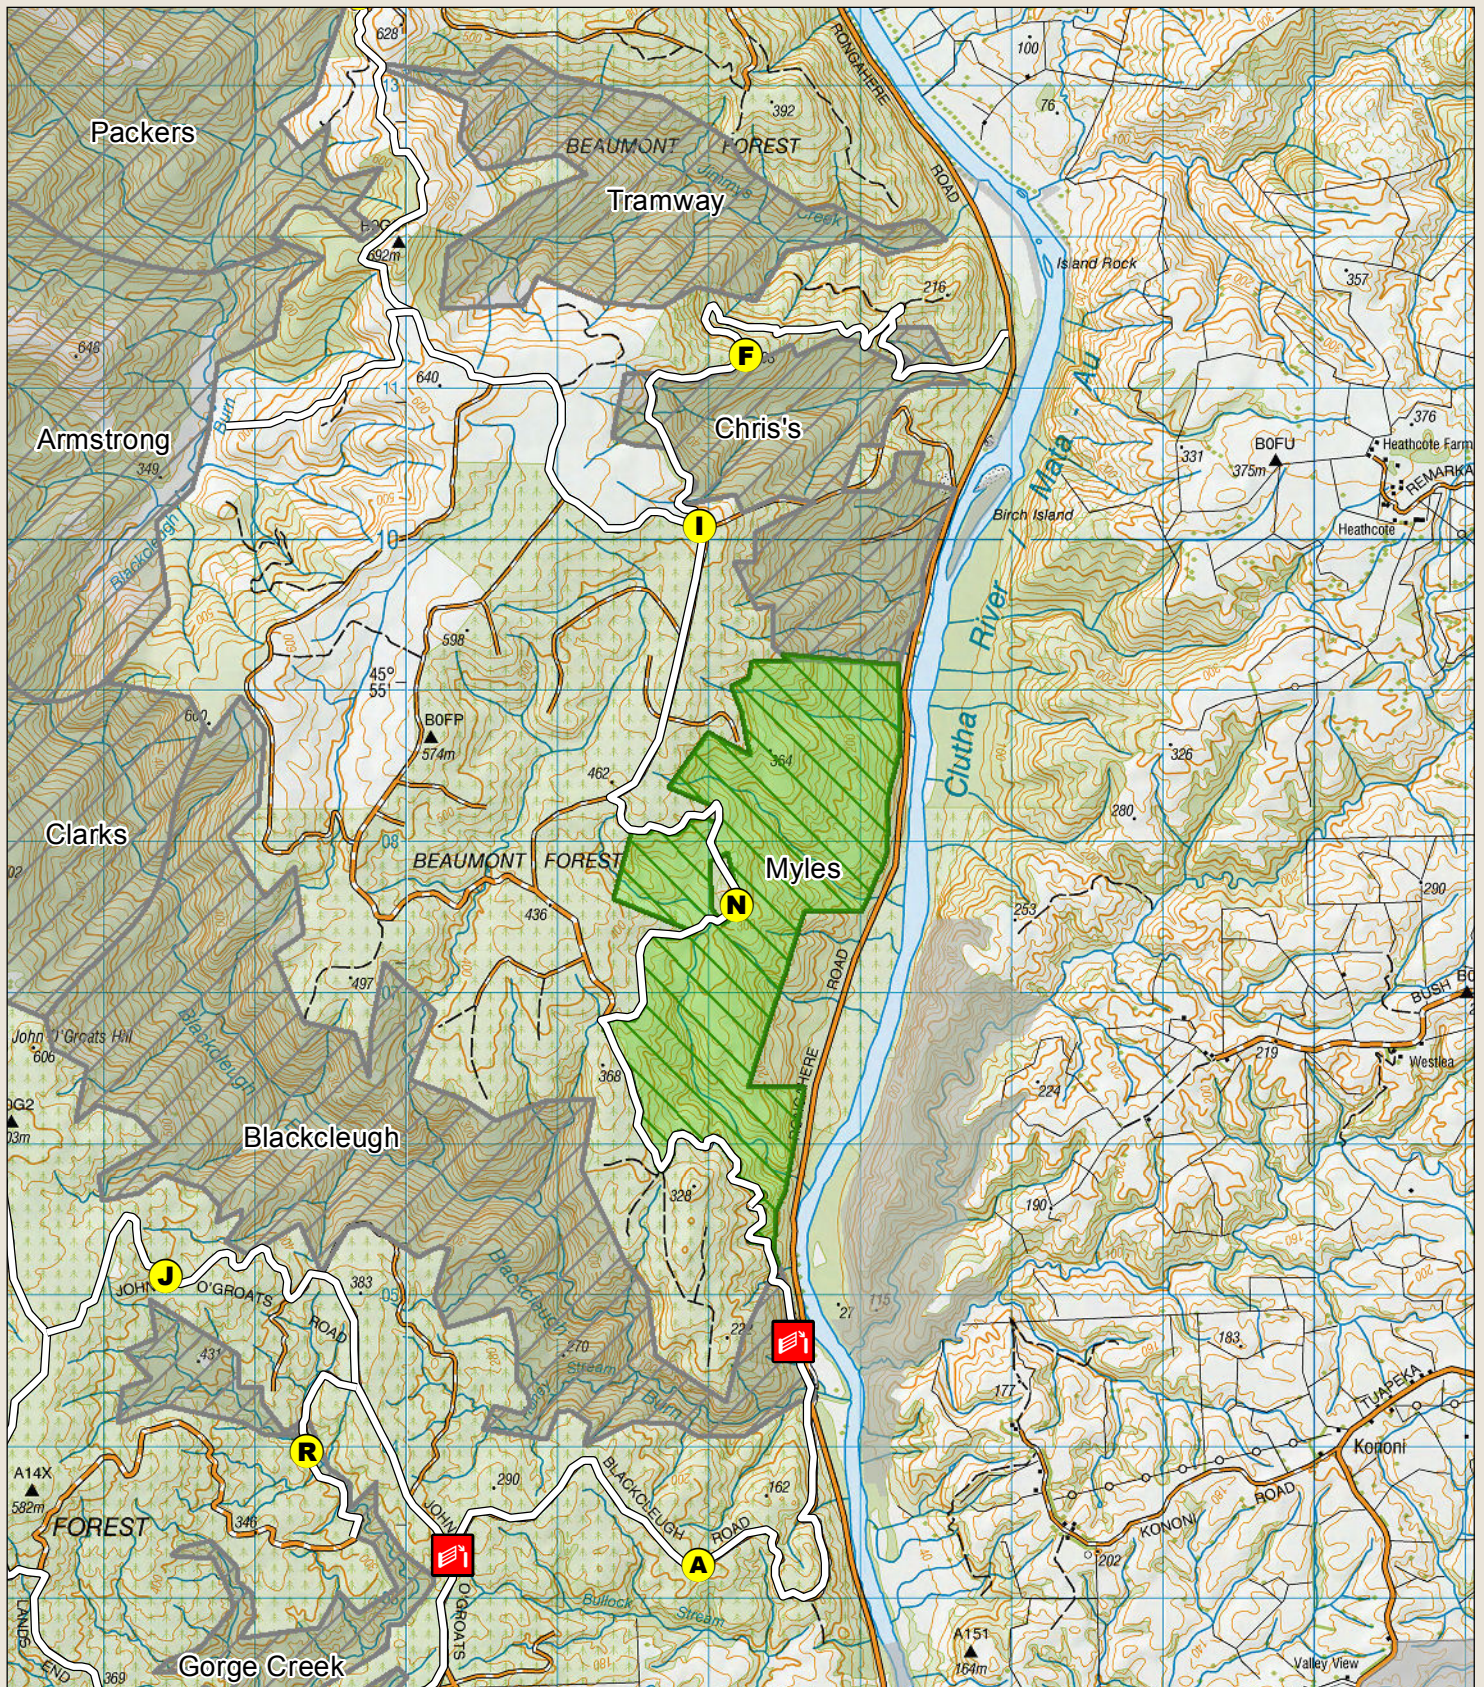

Recreation Hunting Permit Map

Blue Mountains - Myles

Your permit is valid only for the area shown as green in the map

New Zealand Government

Check your permit for conditions that may apply to this area and the overview map for expanded key