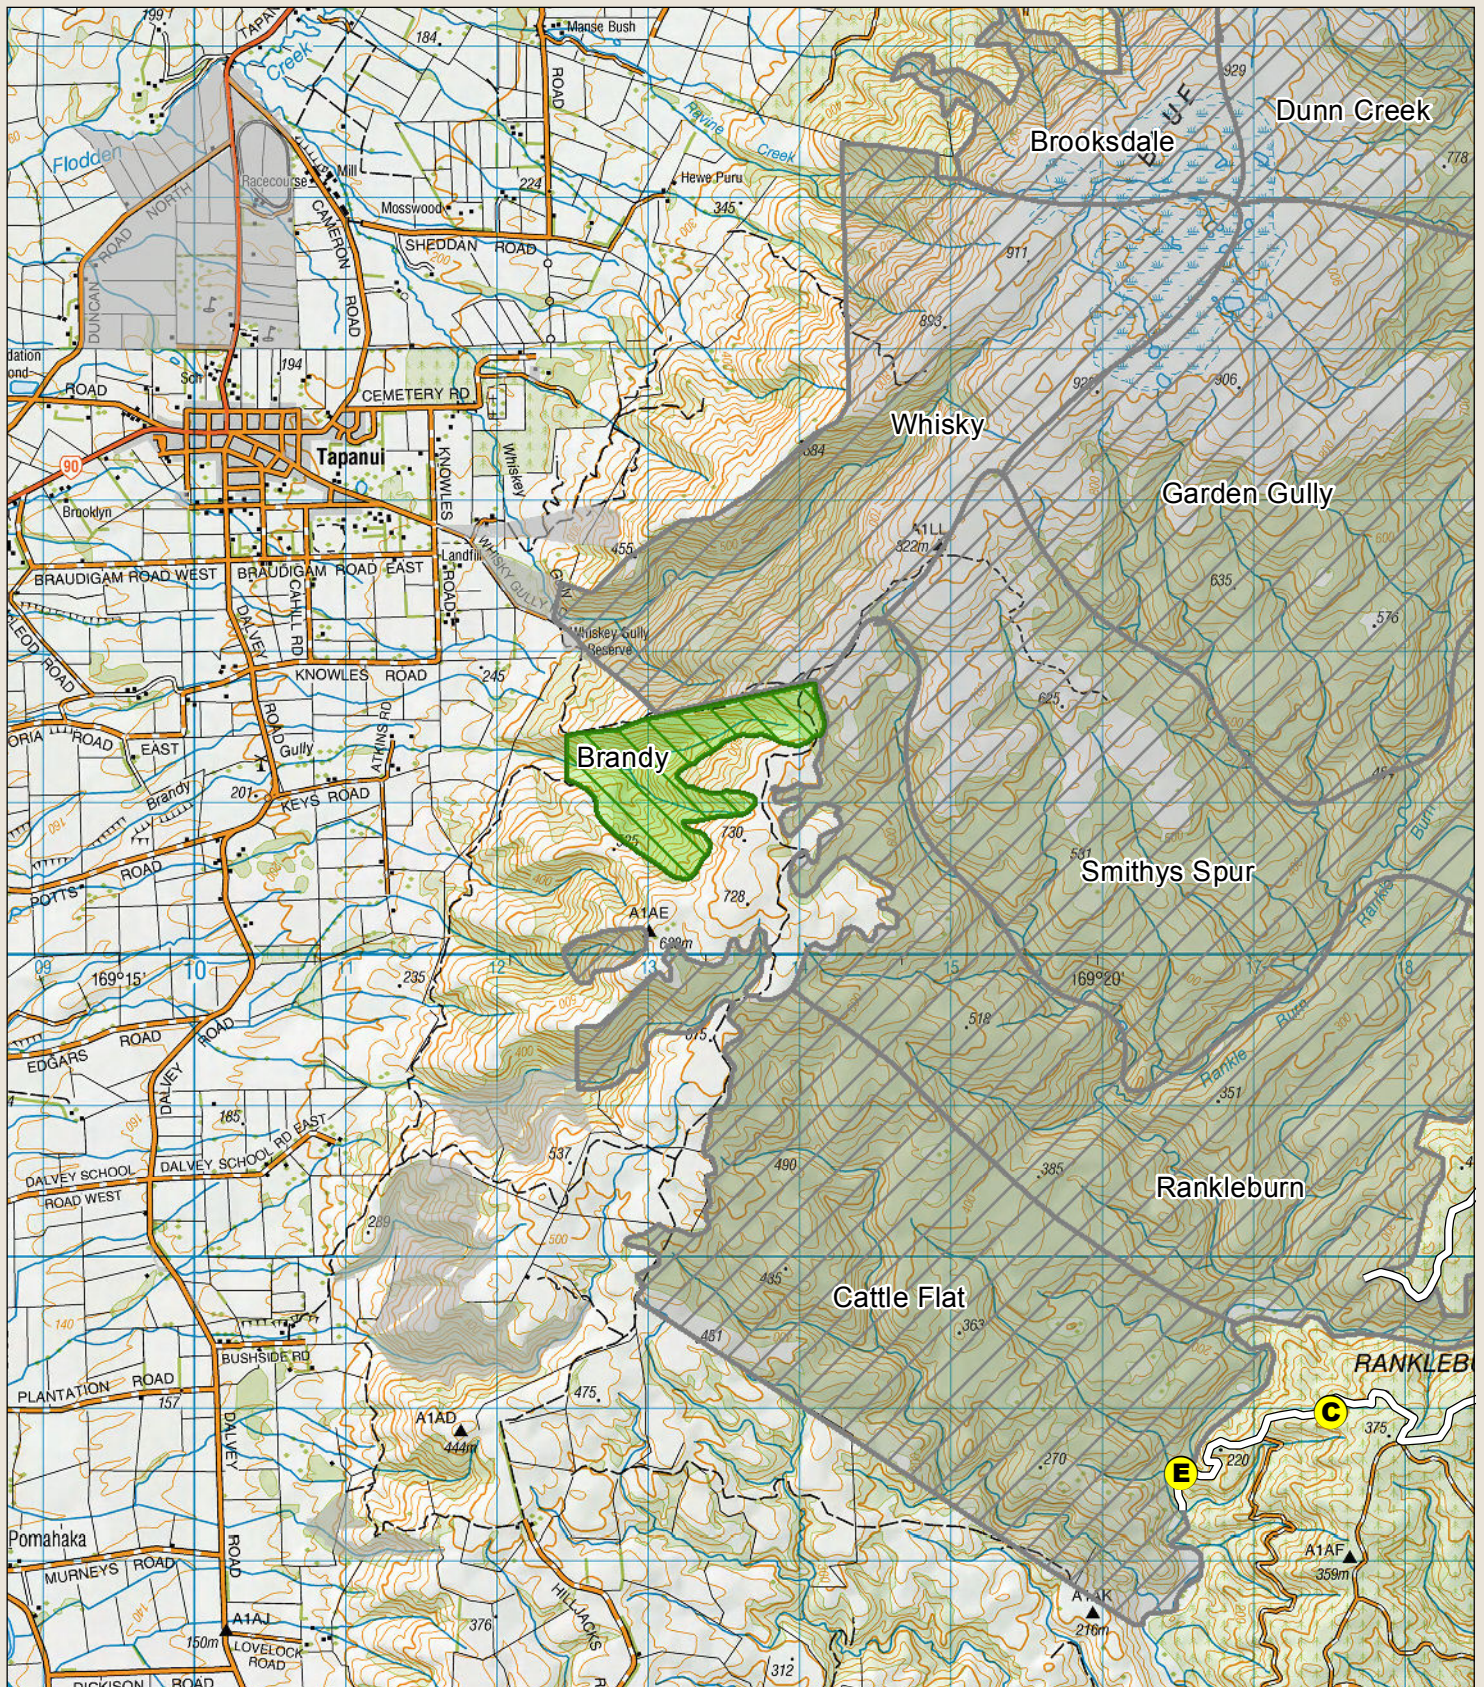

# Recreation Hunting Permit Map Blue Mountains - Brandy

Your permit is valid only for the area shown as green in the map

-  Permitted Block
-  Other Blocks
-  Other Public Conservation Land
-  Public Access Rd

Check your permit for conditions that may apply to this area and the overview map for expanded key