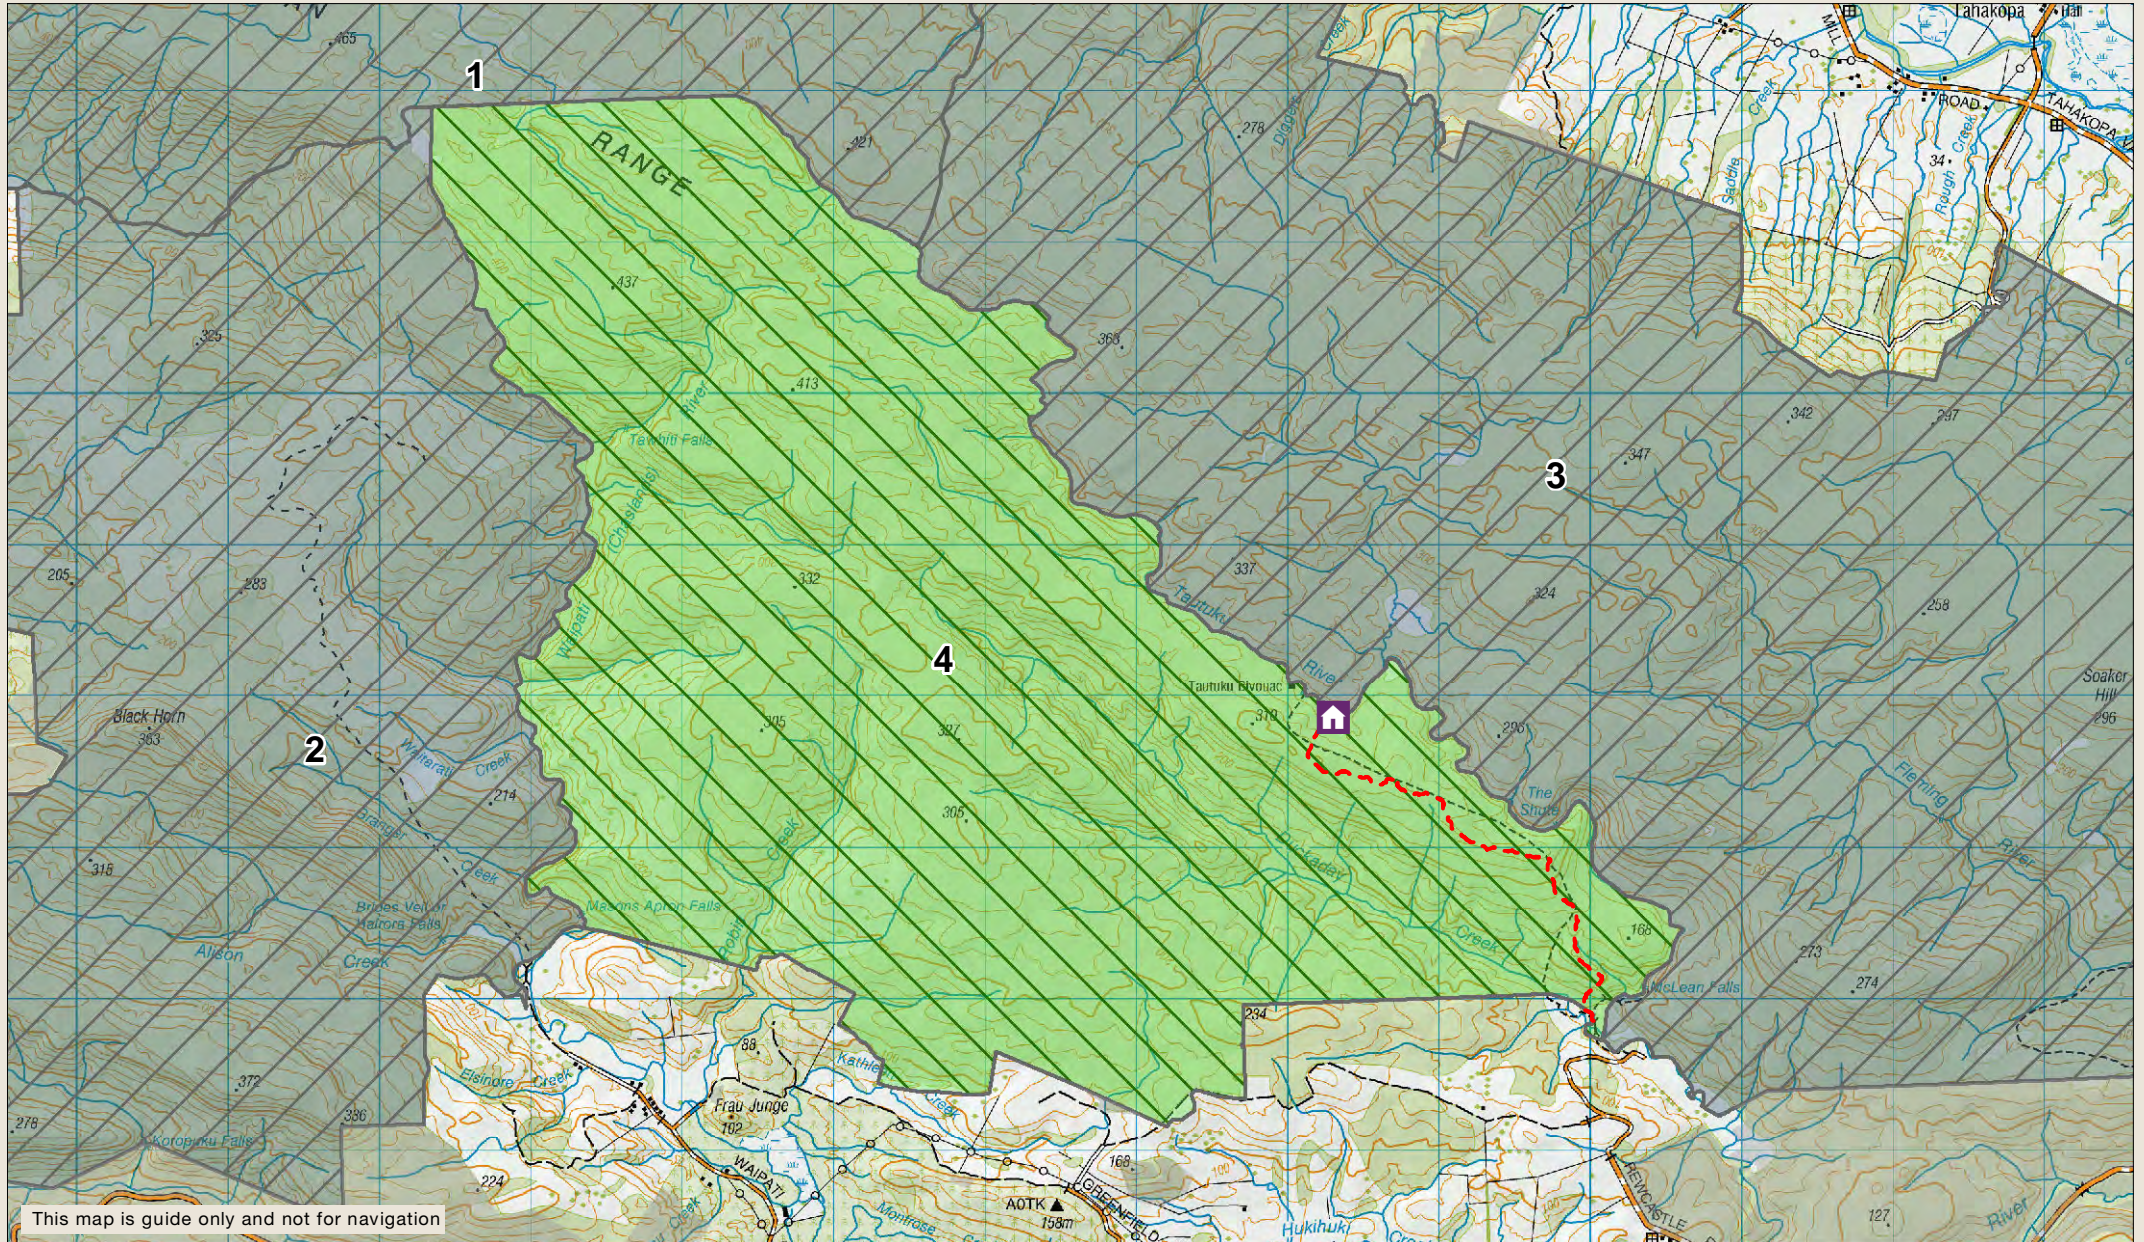

Recreation Hunting Permit Map Tautuku Forest Roar Ballot - Block 4

Check your permit for conditions that may apply to this area

This map is guide only and not for navigation

Legend:

- Permitted Block
- Other Blocks
- Other Public Conservation Land
- Huts
- Tramping track

1 Km

Monday 15 January 2017
Not for publication nor navigation
Crown Copyright Reserved
Tautuku Forest roar block maps - A4.mxd