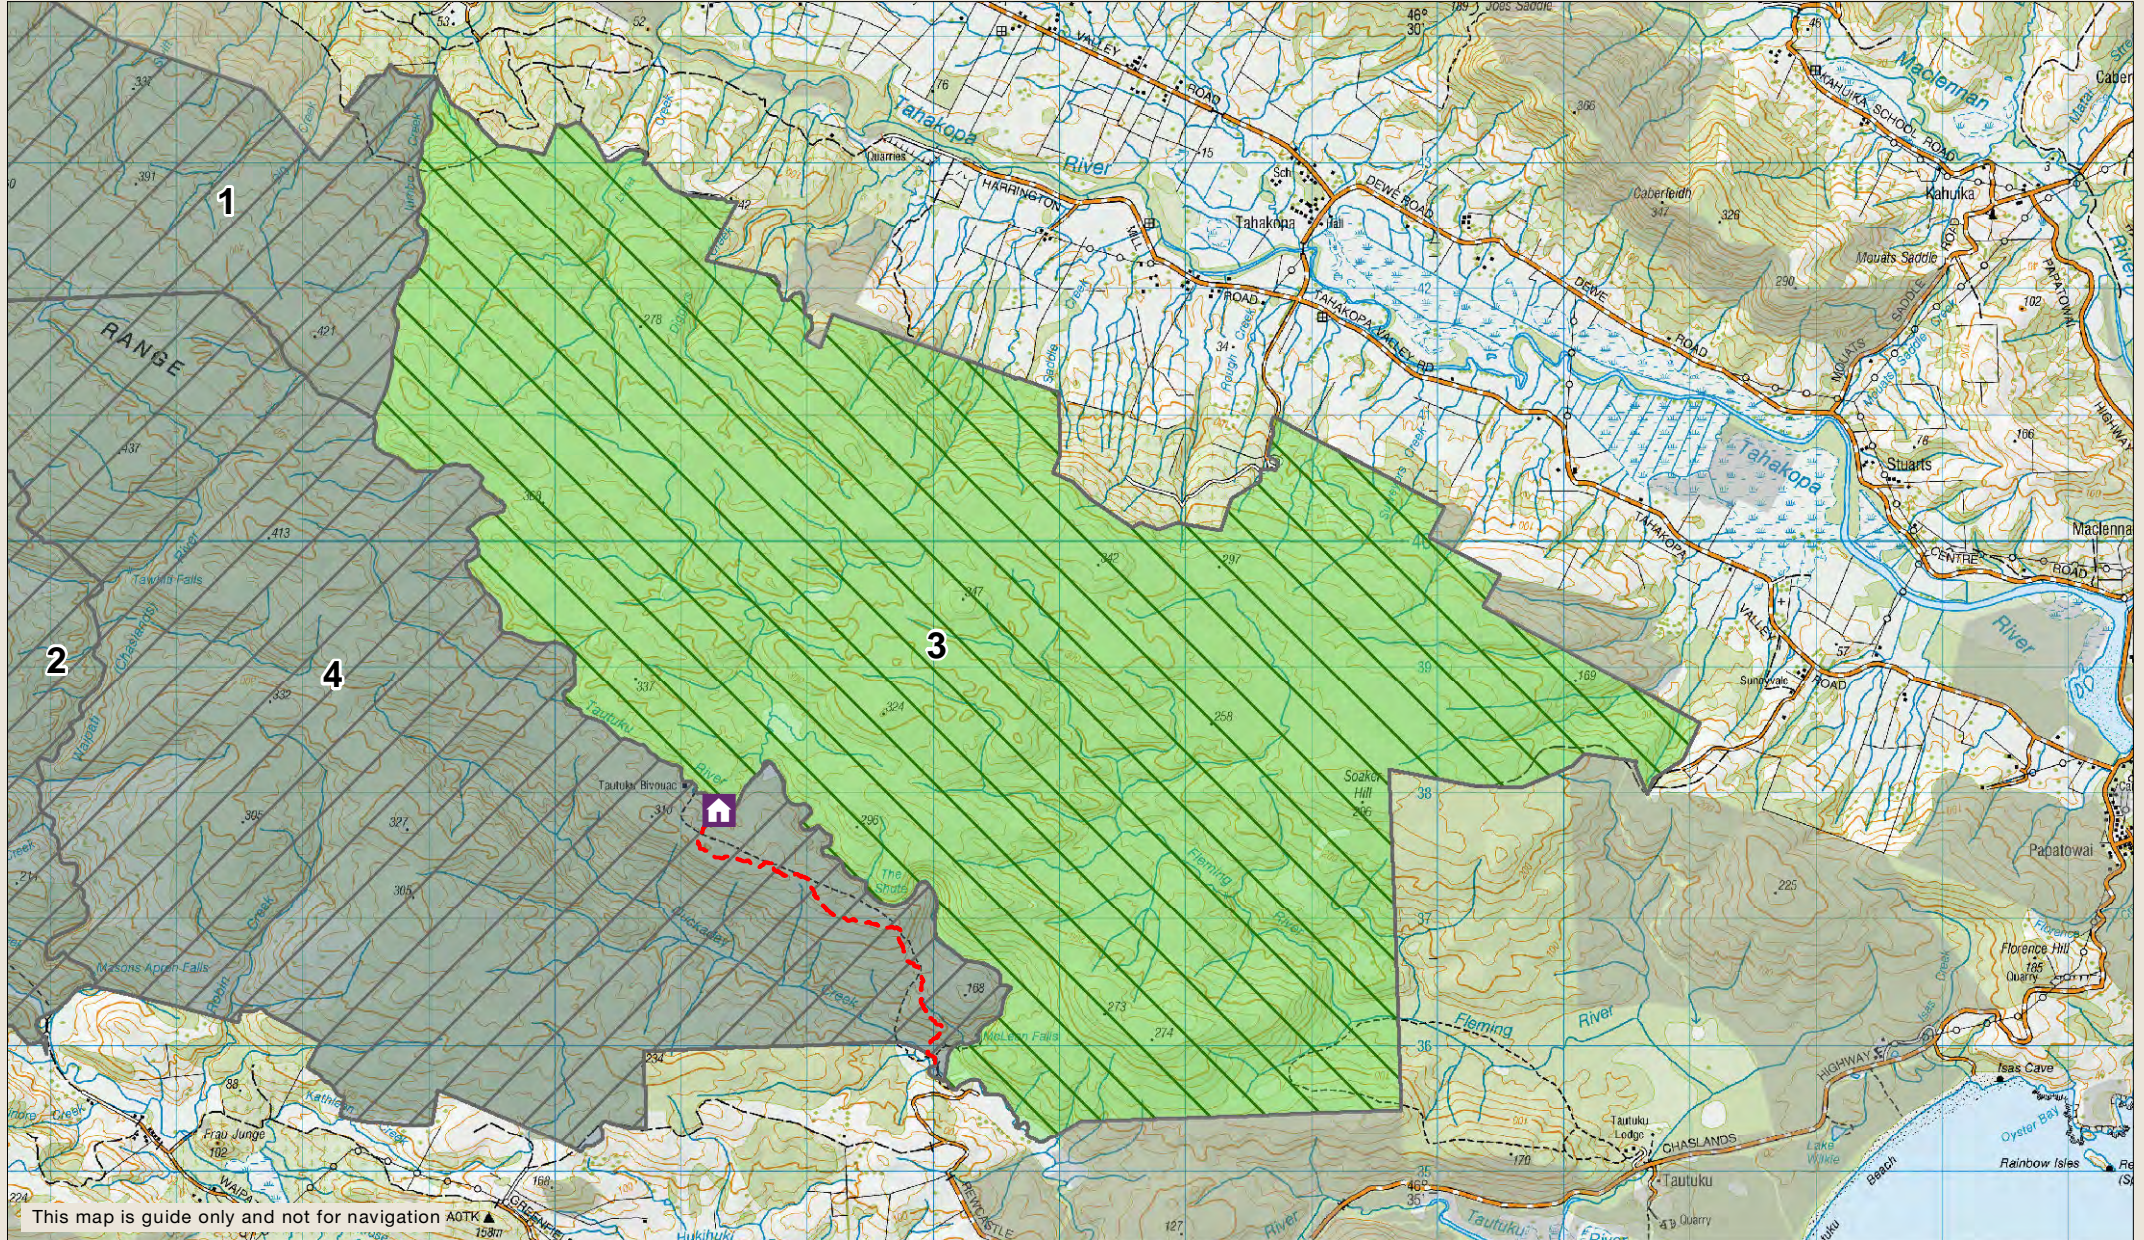

Recreation Hunting Permit Map

Tautuku Forest Roar Ballot - Block 3

Check your permit for conditions that may apply to this area

This map is guide only and not for navigation A0TK

Permitted Block
 Other Blocks
 Other Public Conservation Land
 Huts
 Tramping track

1.5 Km

Monday 15 January 2017
Not for publication nor navigation
Crown Copyright Reserved
Tautuku Forest roar block maps - A4.mxd