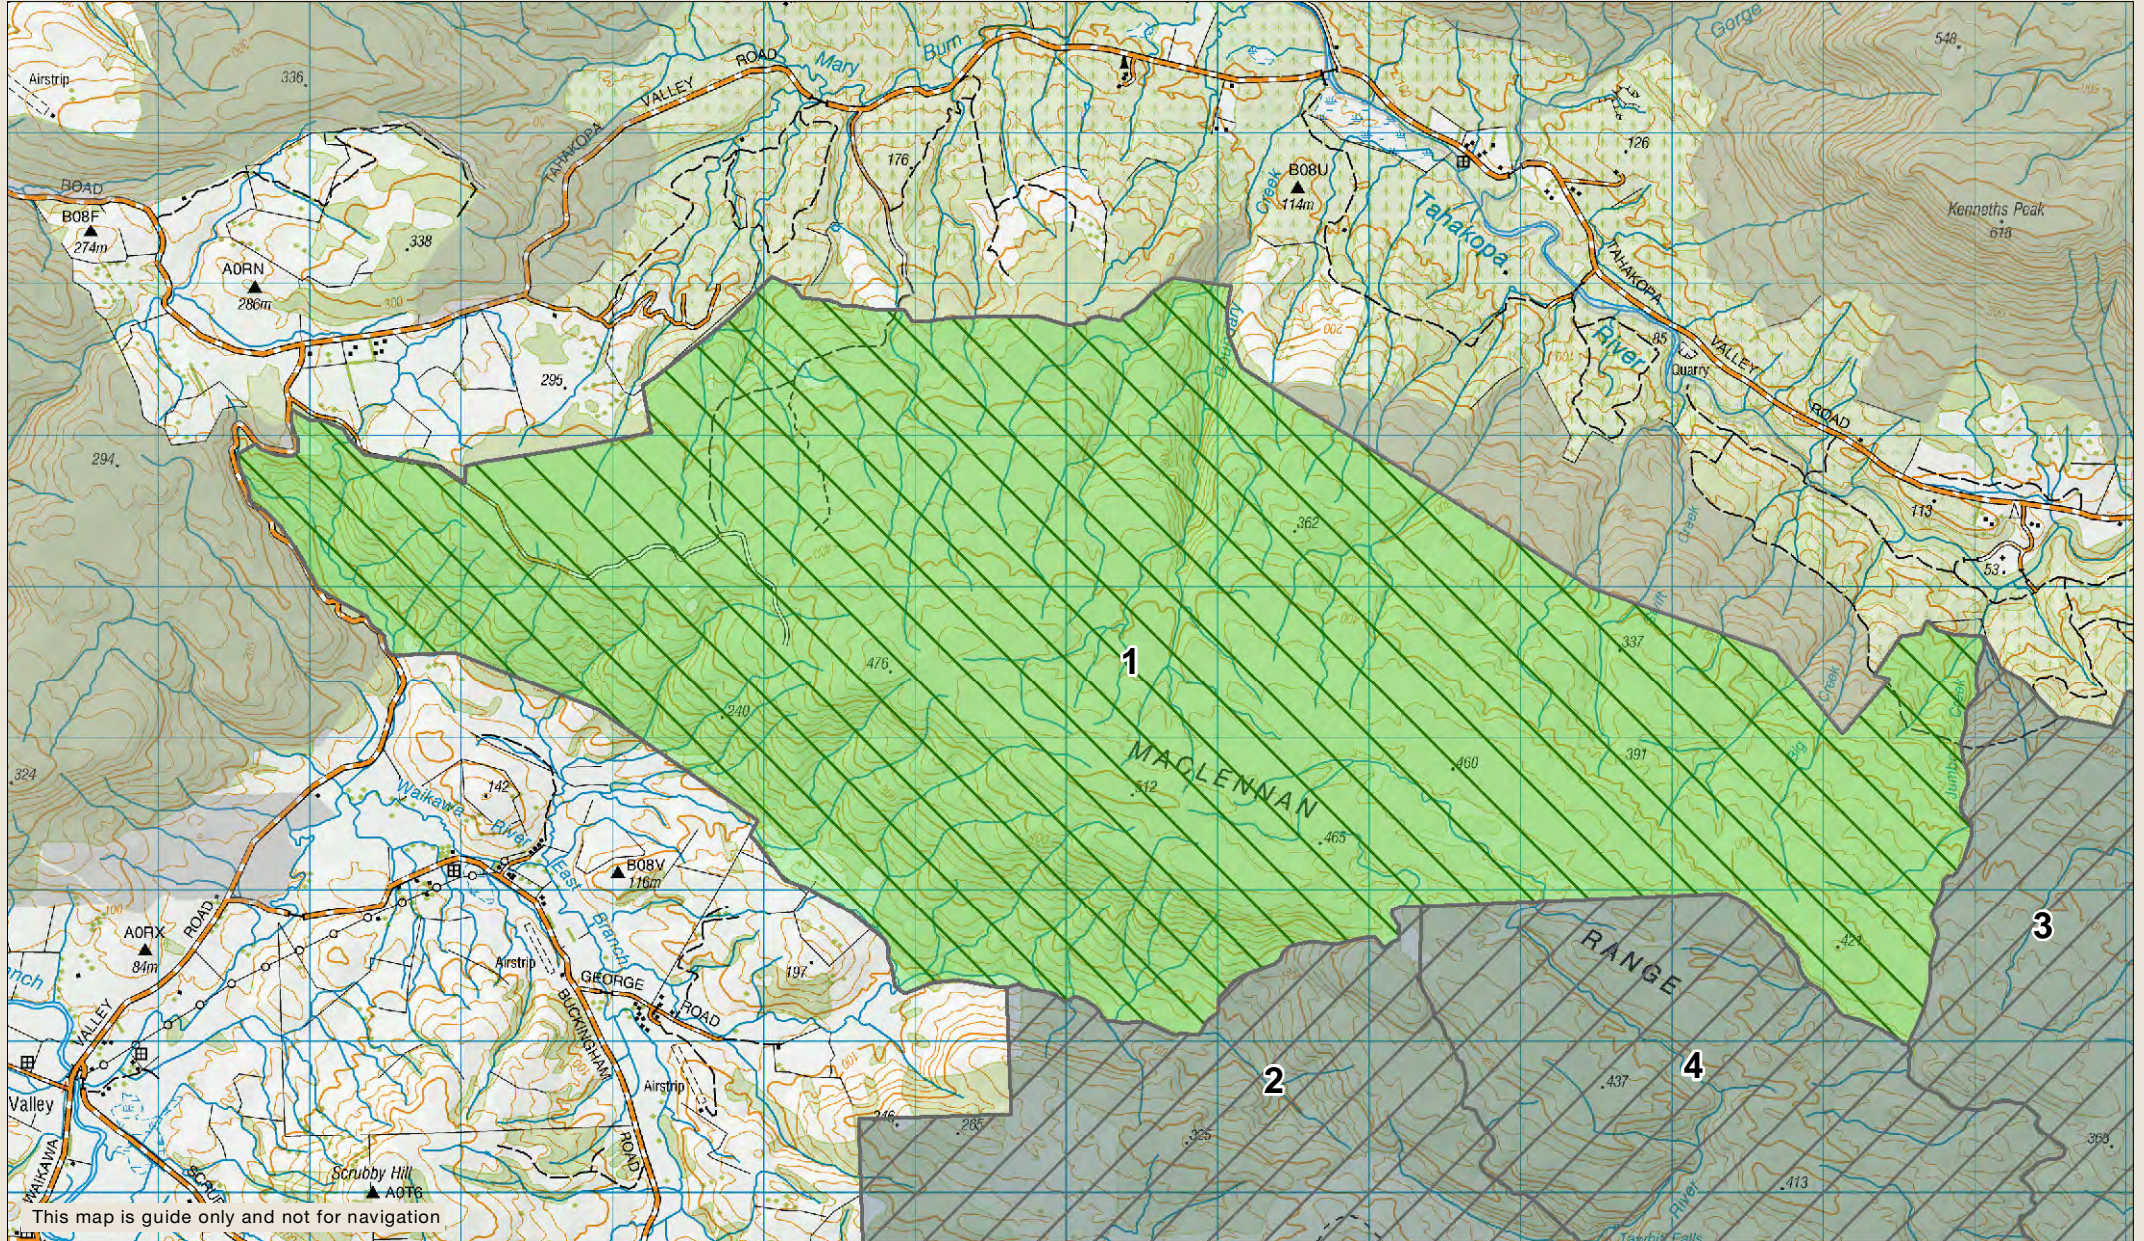

Recreation Hunting Permit Map

Tautuku Forest Roar Ballot - Block 1

Check your permit for conditions that may apply to this area

This map is guide only and not for navigation

	Permitted Block		Other Blocks		Other Public Conservation Land		Huts		Tramping track
---	-----------------	---	--------------	---	--------------------------------	---	------	---	----------------

1 Km

Monday 15 January 2017
 Not for publication nor navigation
 Crown Copyright Reserved
 Tautuku Forest roar block maps - A4.mxd