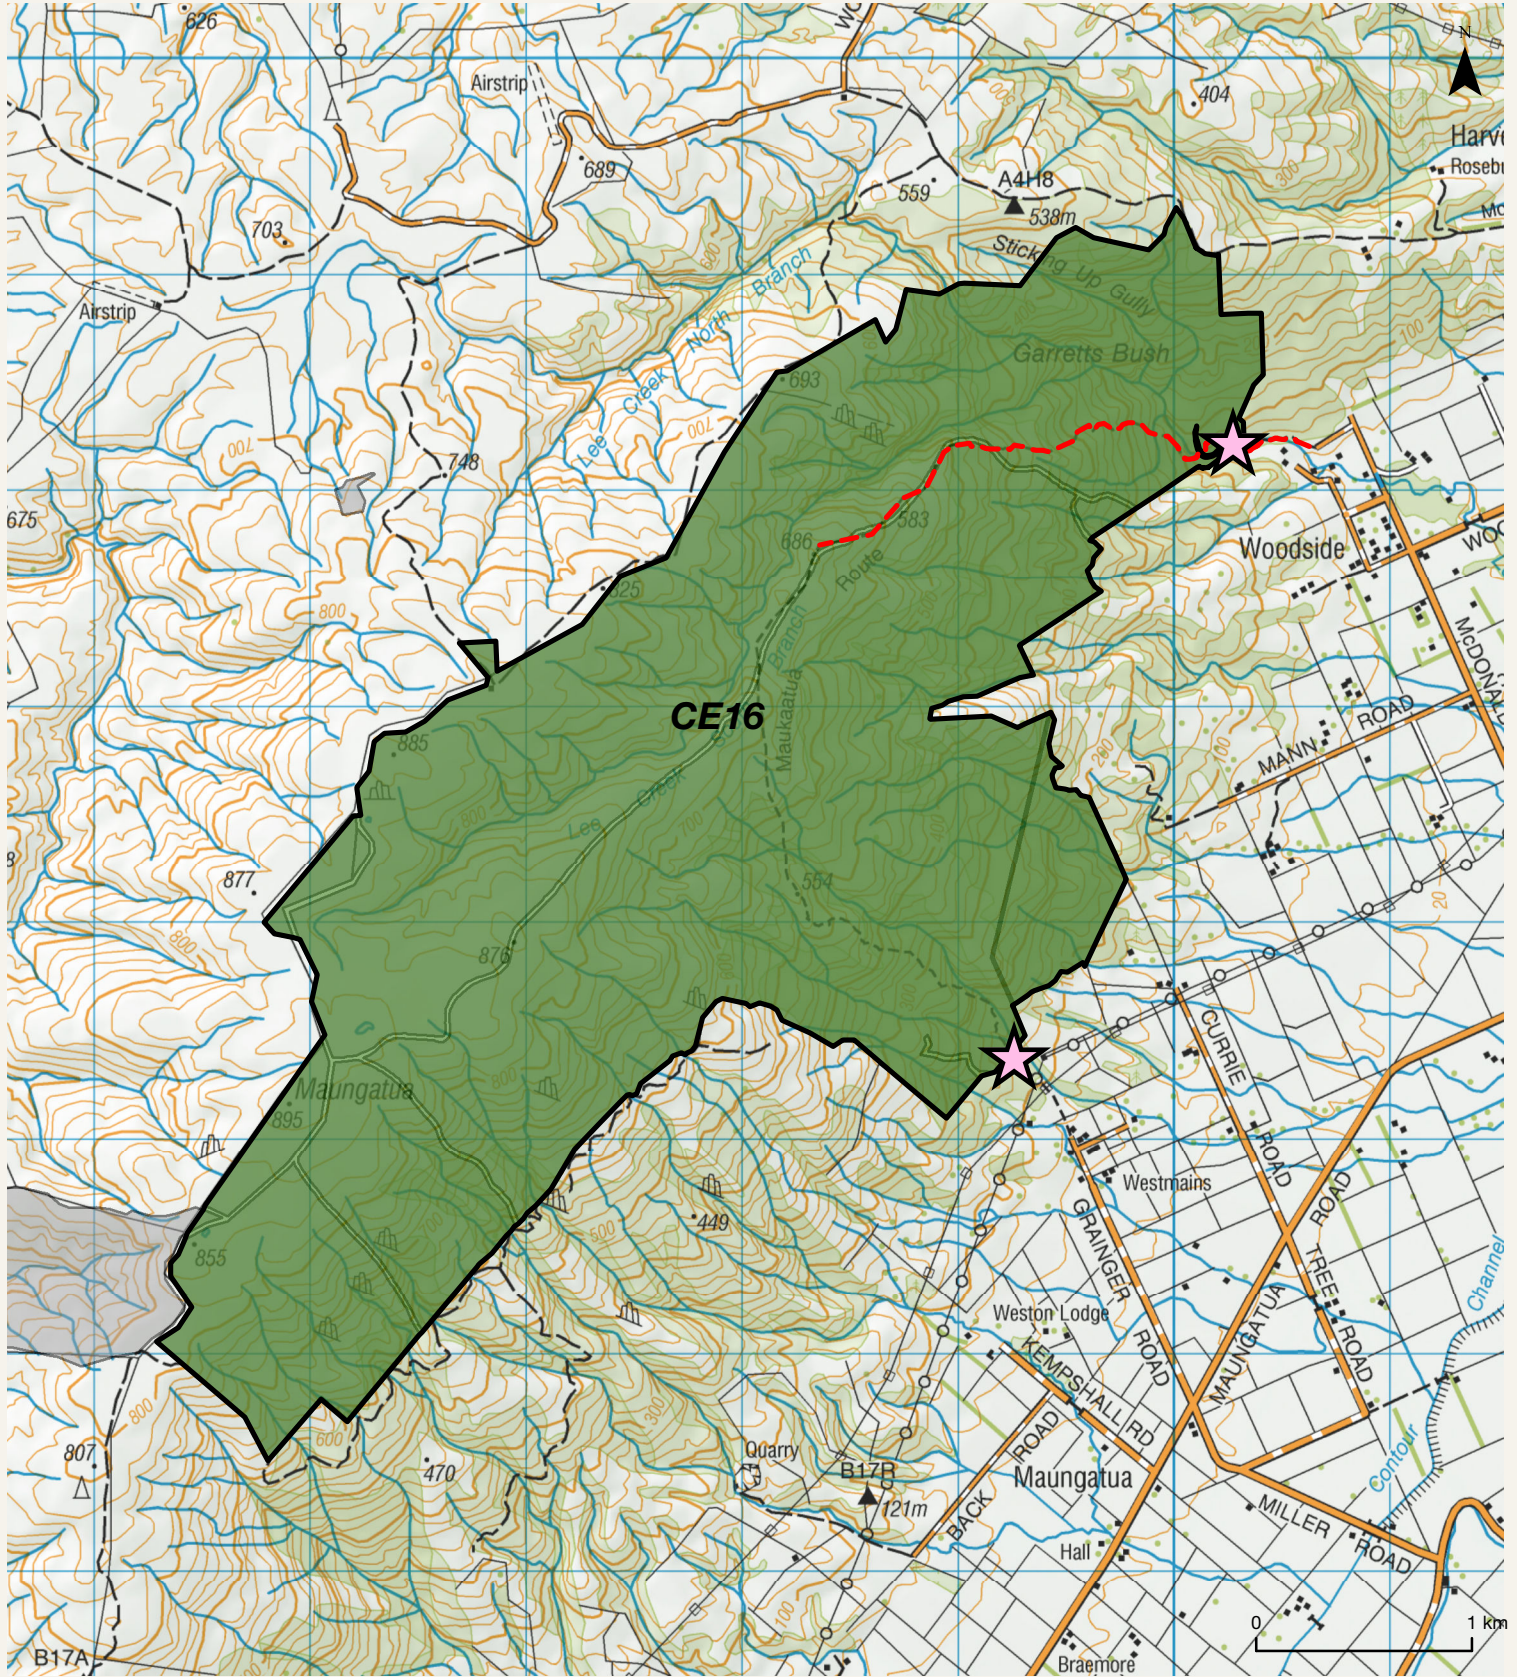

Hunting Permit Map

Maukaatua (Maungatua)
Coastal Otago north of the Catlins

Your permit is valid only for the area shown as green in this map

Check your permit and the DOC website for conditions that may apply to this area: www.doc.govt.nz/hunting

- Boundary of this hunting area
- Hunting is permitted
- Hunting is restricted
- Hunting is prohibited

- NZTopo50 map sheet
- DOC tracks - dog or firearm conditions may apply
- 4WD
- Track

Hut

Please contact the Ōtepoti / Dunedin DOC office on 03 447 0677 for more details.
This map is a guide only and should not be used for navigational purposes. We recommend NZTopo50 series map(s).

**Te Kāwanatanga
o Aotearoa**
New Zealand Government