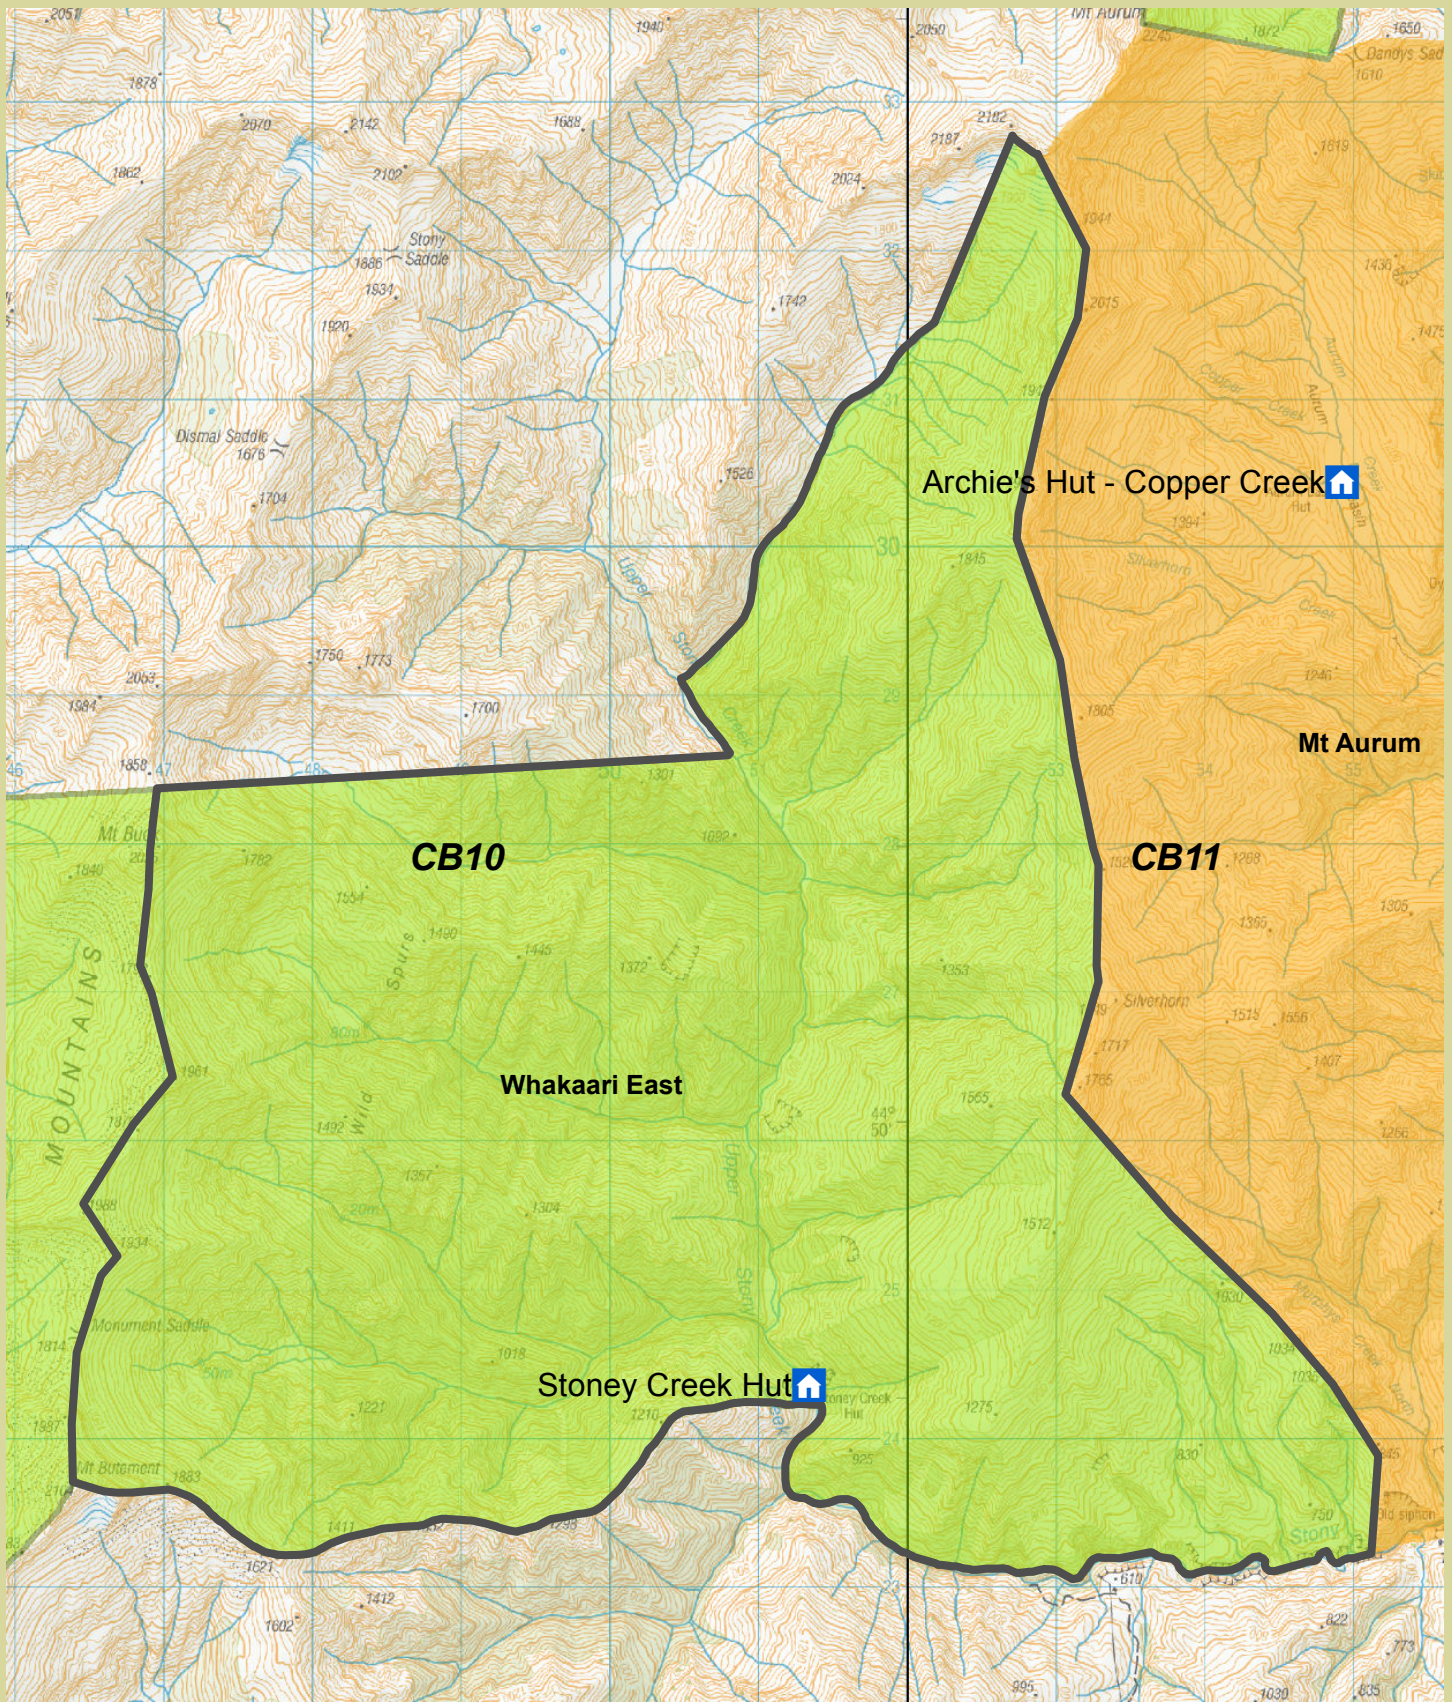

Otago hunting Whakaari East

Department of
Conservation
Te Papa Atawhai

Check your permit and the DOC website for conditions that may apply to this area: www.doc.govt.nz/hunting

This map is a guide only and should not be used for navigational purposes. We recommend NZTopo50 series map(s)

4WD	Hunting is permitted	Other public conservation land
Walking/ Tramping	Hunting is restricted	NZTopo50 map sheets
Access points	Hunting is prohibited	