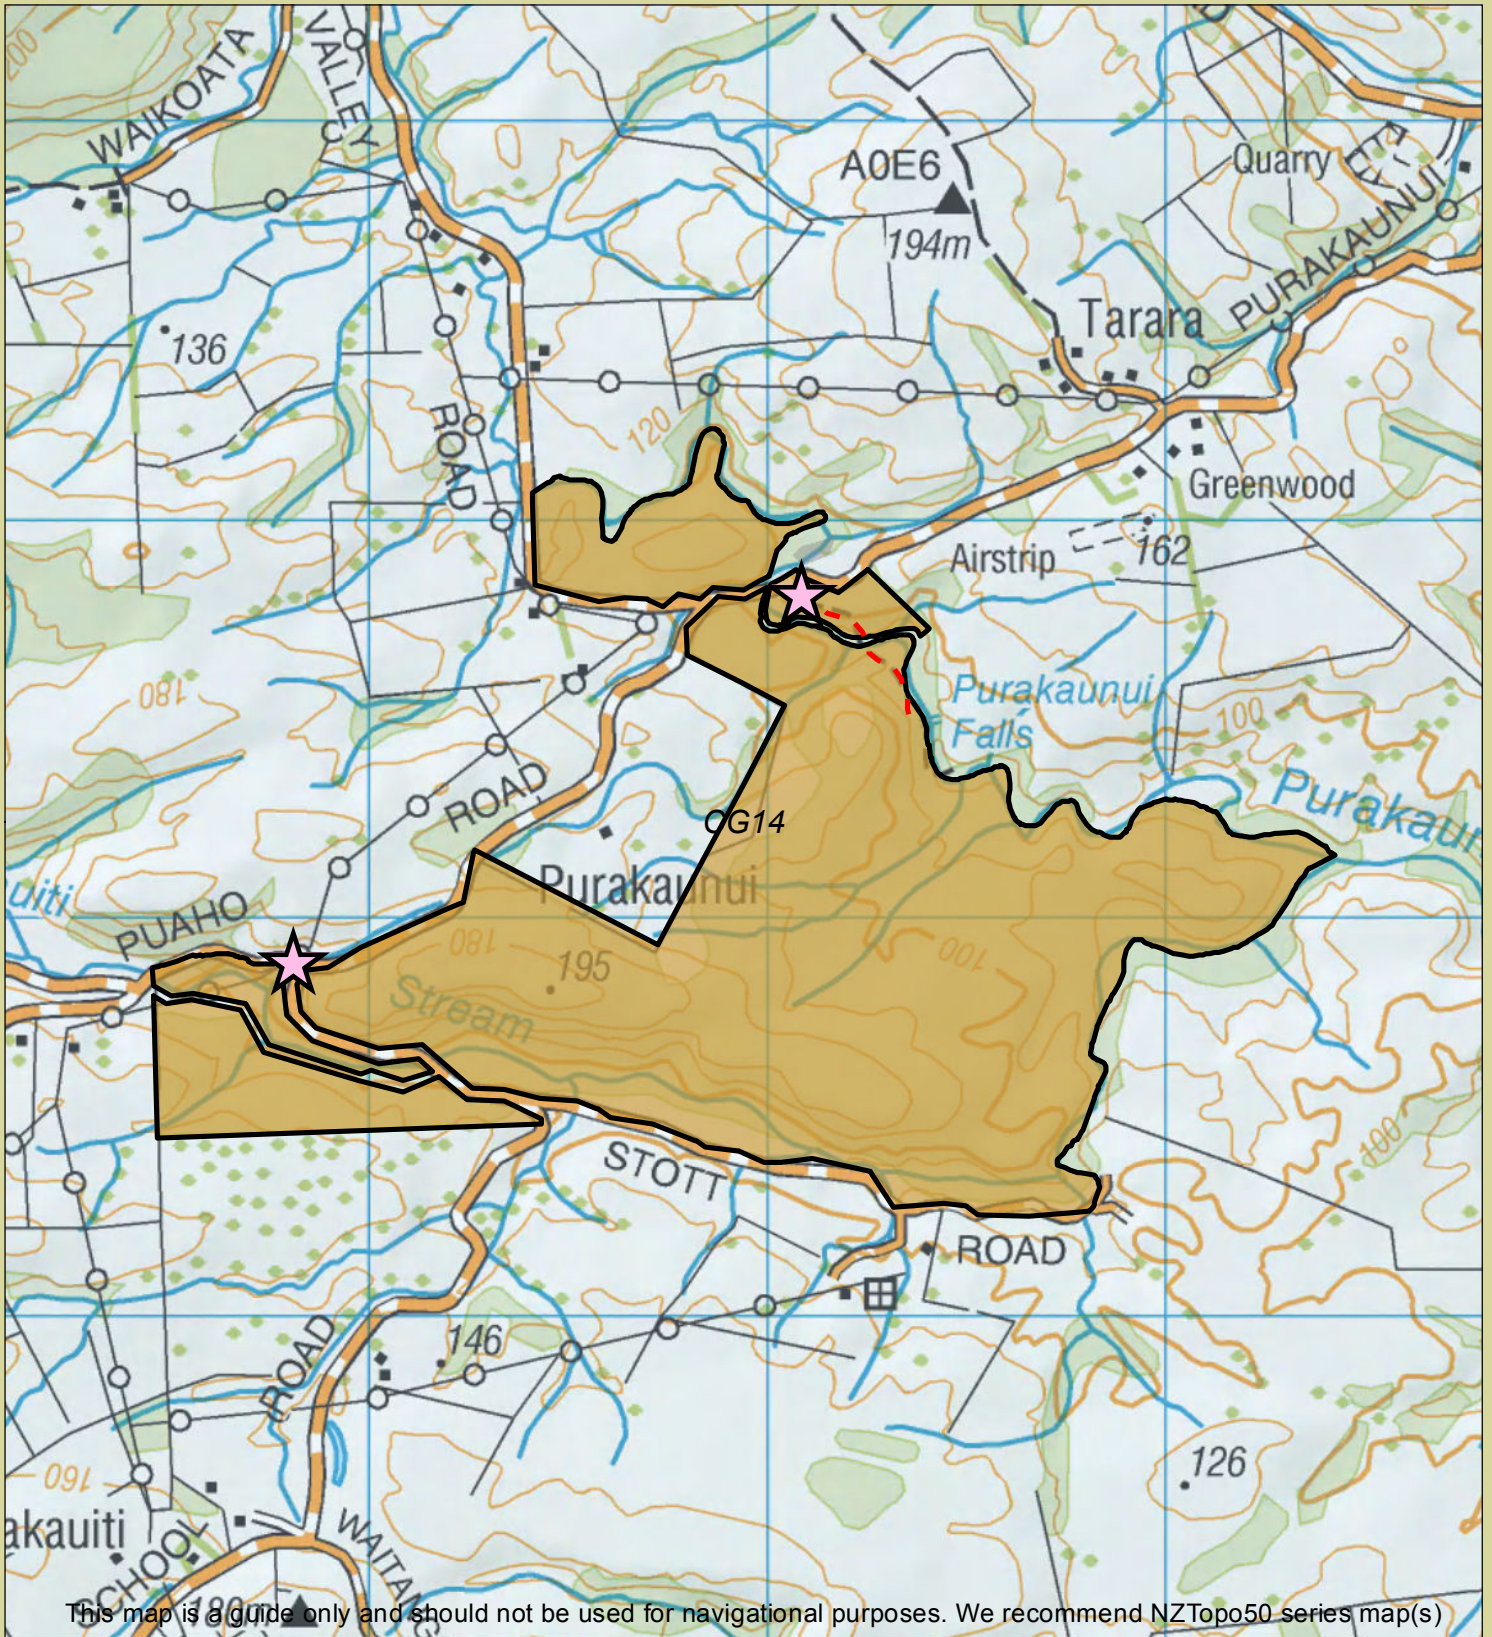

Otago hunting Purakaunui Falls

Department of Conservation
Te Papa Atawhai

Check your permit and the DOC website for conditions that may apply to this area: www.doc.govt.nz/hunting

Legend

- | | | |
|---|--------------------------------|--|
| Boundary of this hunting block | Hunting is permitted | DOC tracks - dog or firearm conditions may apply |
| Access point - described on DOC website | Hunting is restricted | Route |
| DOC hut | Hunting is prohibited | 4WD |
| CA11 NZTopo50 map sheet | Other public conservation land | |