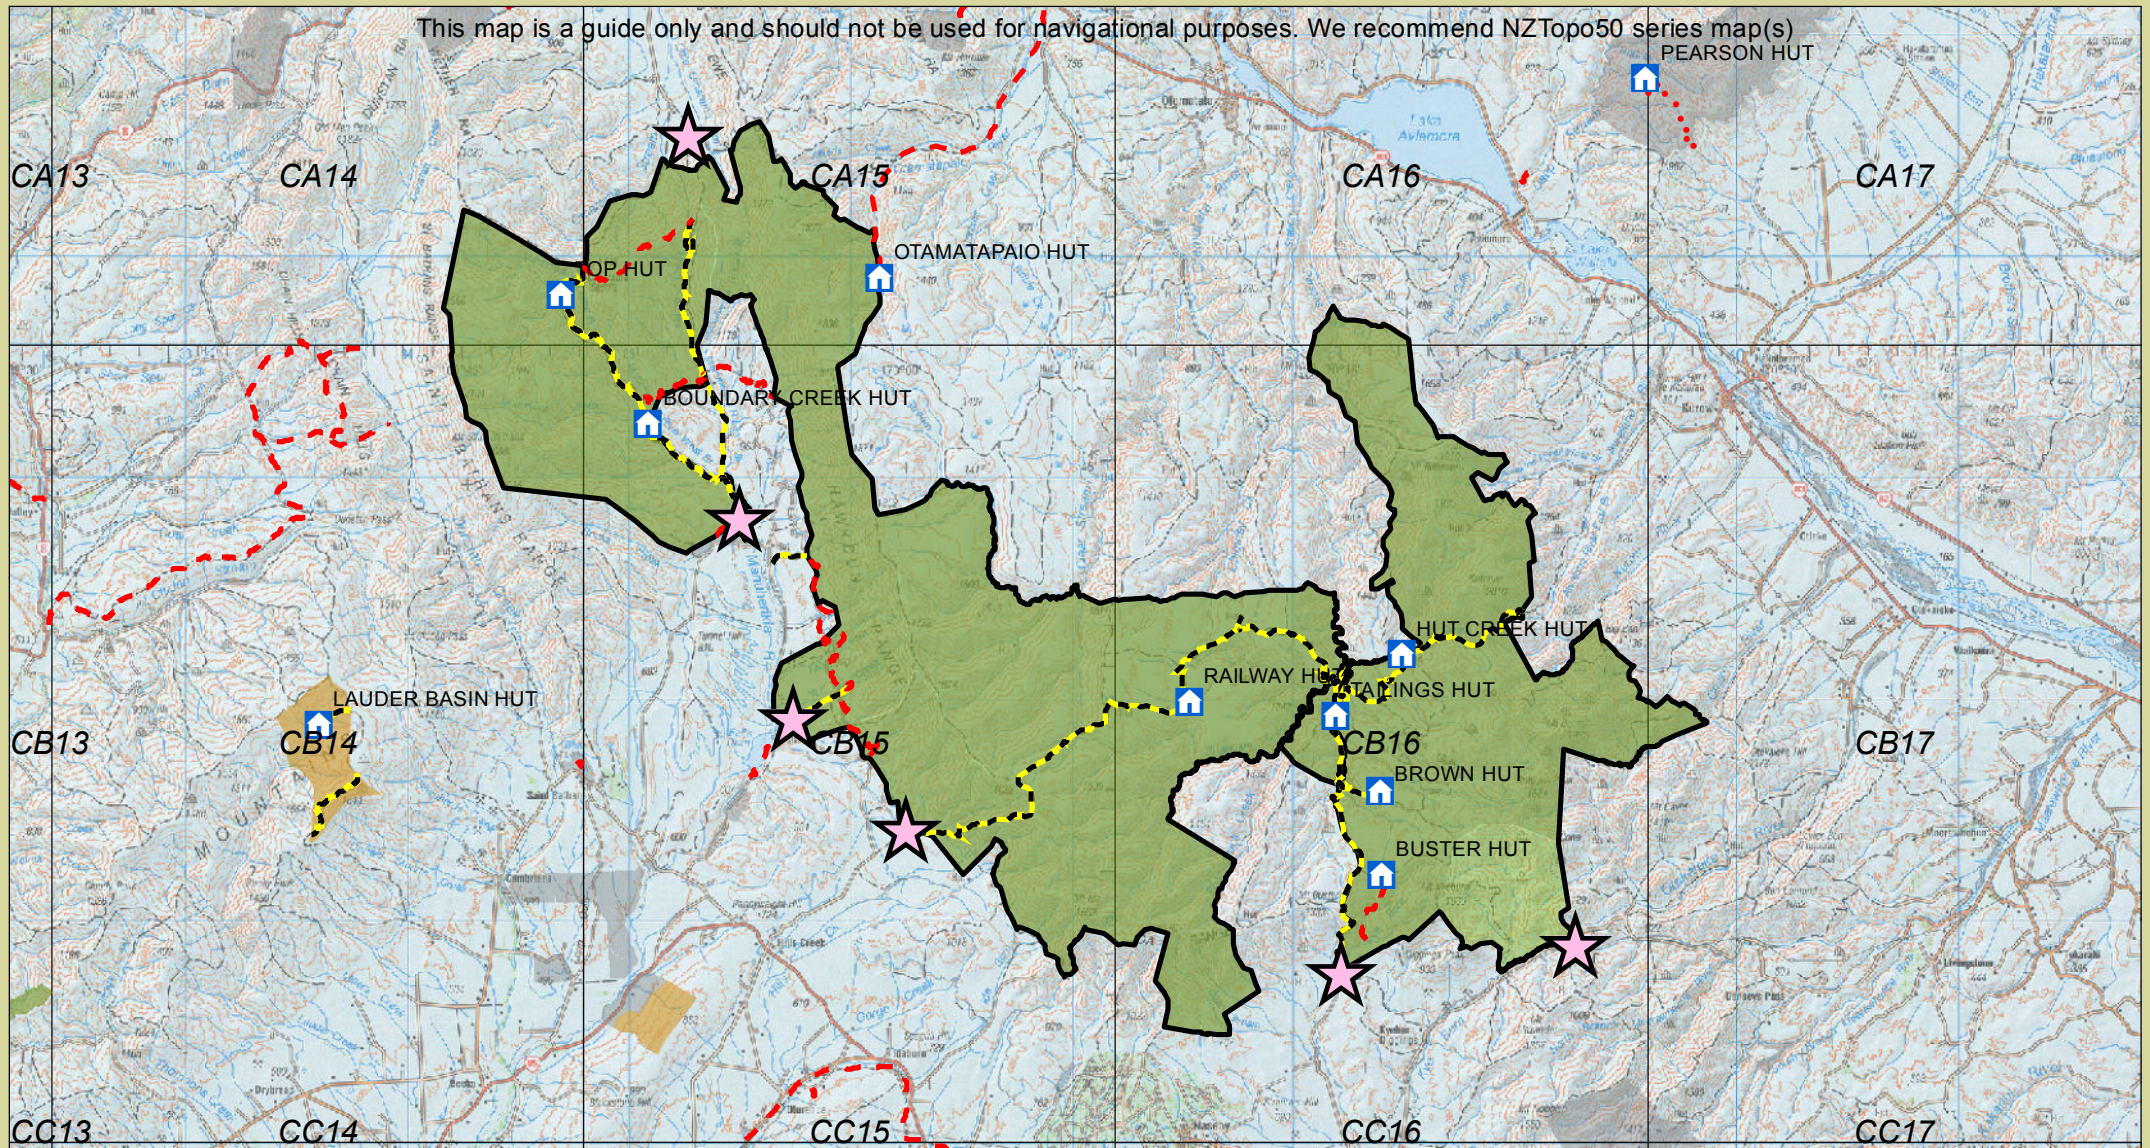

This map is a guide only and should not be used for navigational purposes. We recommend NZTopo50 series map(s)

Otago hunting Oteake

Check your permit and the DOC website for conditions that may apply to this area: www.doc.govt.nz/hunting

Department of Conservation
Te Papa Atawhai

Legend

Boundary of this hunting block

Access point - described on DOC website

DOC hut

NZTopo50 map sheet

Hunting is permitted

Hunting is restricted

Hunting is prohibited

Other public conservation land

DOC tracks - dog or firearm conditions may apply

Walking/Tramping

Route

4WD

New Zealand Government

6 km