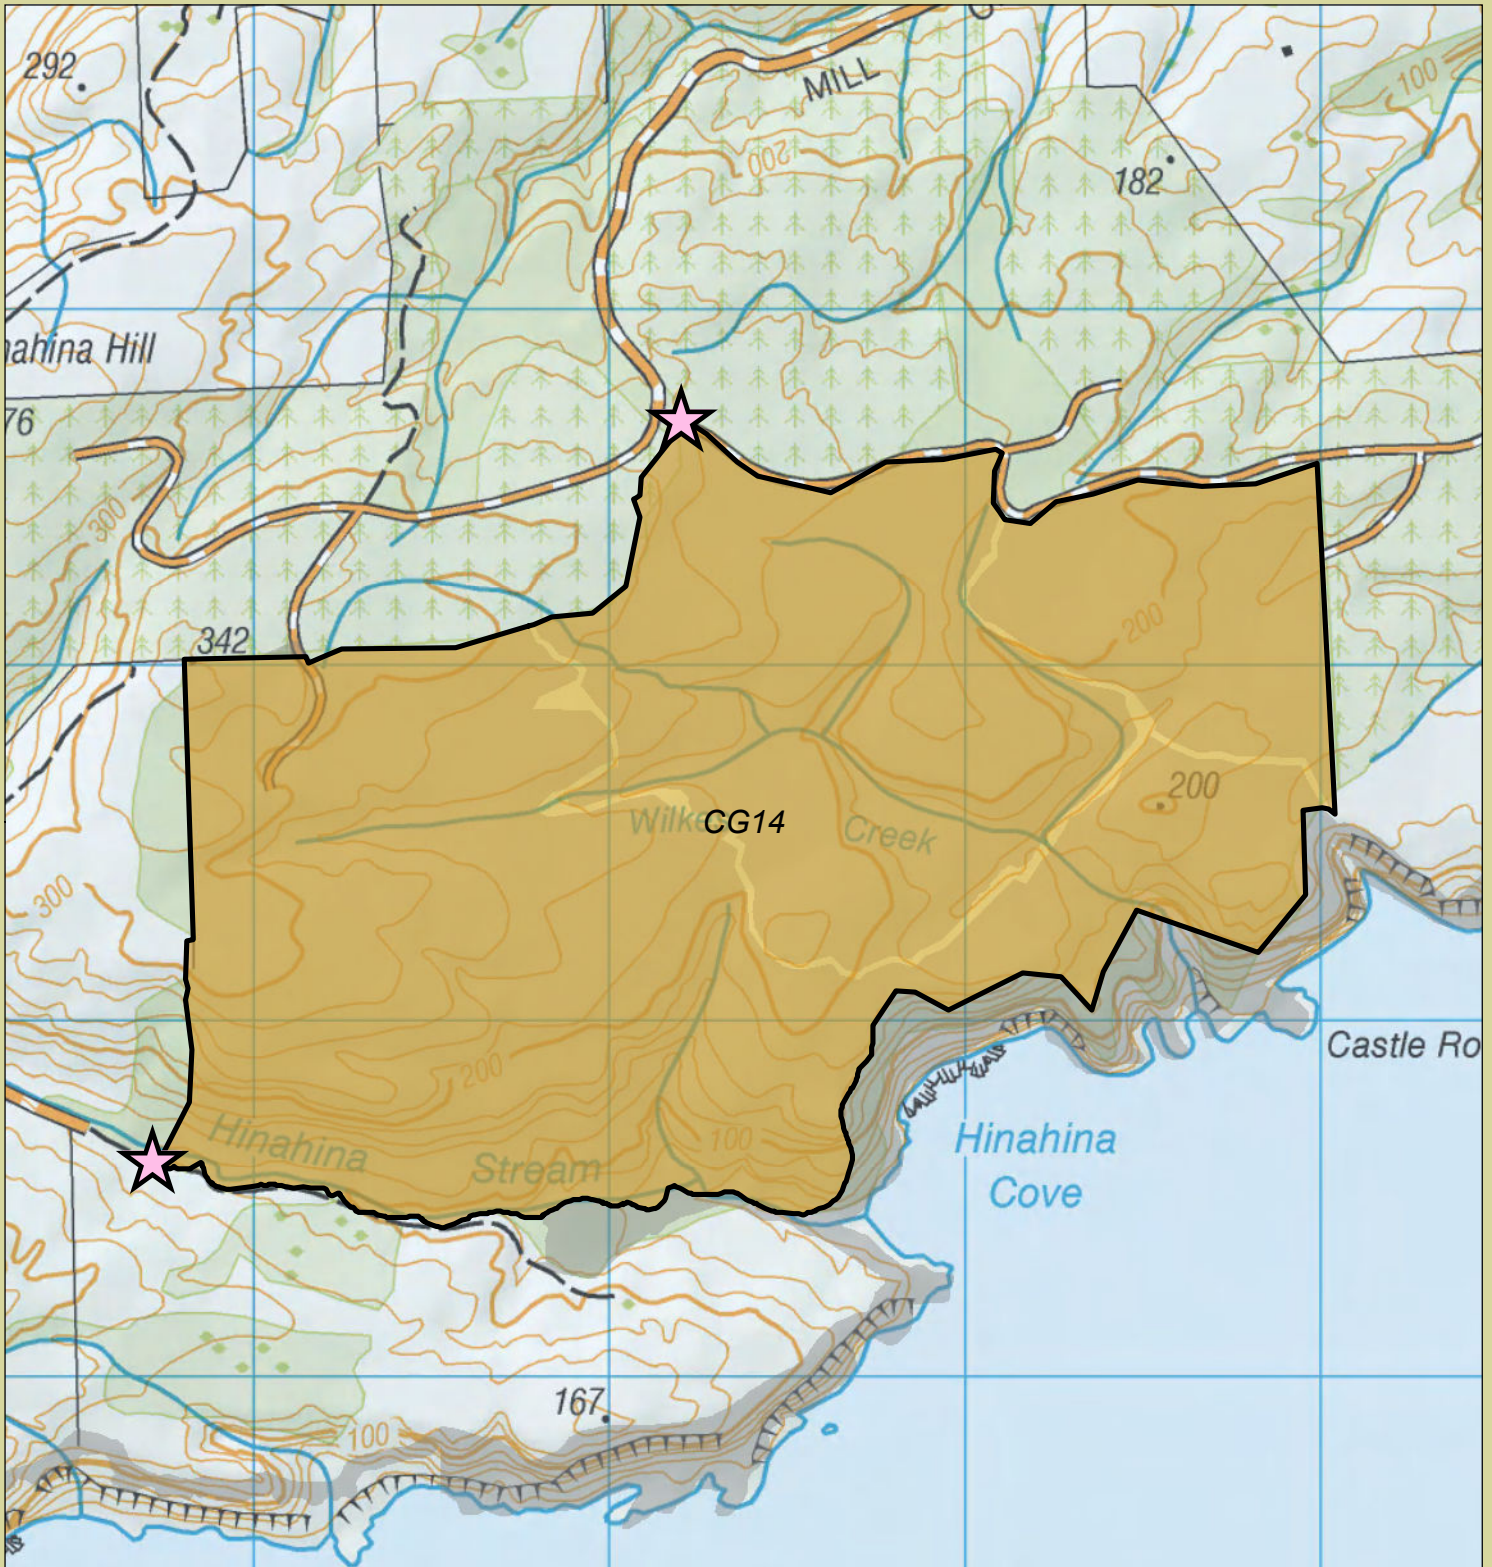

# Otago hunting Hinahina Cove

Department of Conservation  
*Te Papa Atawhai*

Check your permit and the DOC website for conditions that may apply to this area: [www.doc.govt.nz/hunting](http://www.doc.govt.nz/hunting)

This map is a guide only and should not be used for navigational purposes. We recommend NZTopo50 series map(s)

## Legend

- |   |                                |  |
|---|--------------------------------|--|
| Boundary of this hunting block          | Hunting is permitted           | DOC tracks - dog or firearm conditions may apply |
| Access point - described on DOC website | Hunting is restricted          | Route  |
| DOC hut                                 | Hunting is prohibited          | 4WD  |
| CA11 NZTopo50 map sheet                 | Other public conservation land |  |