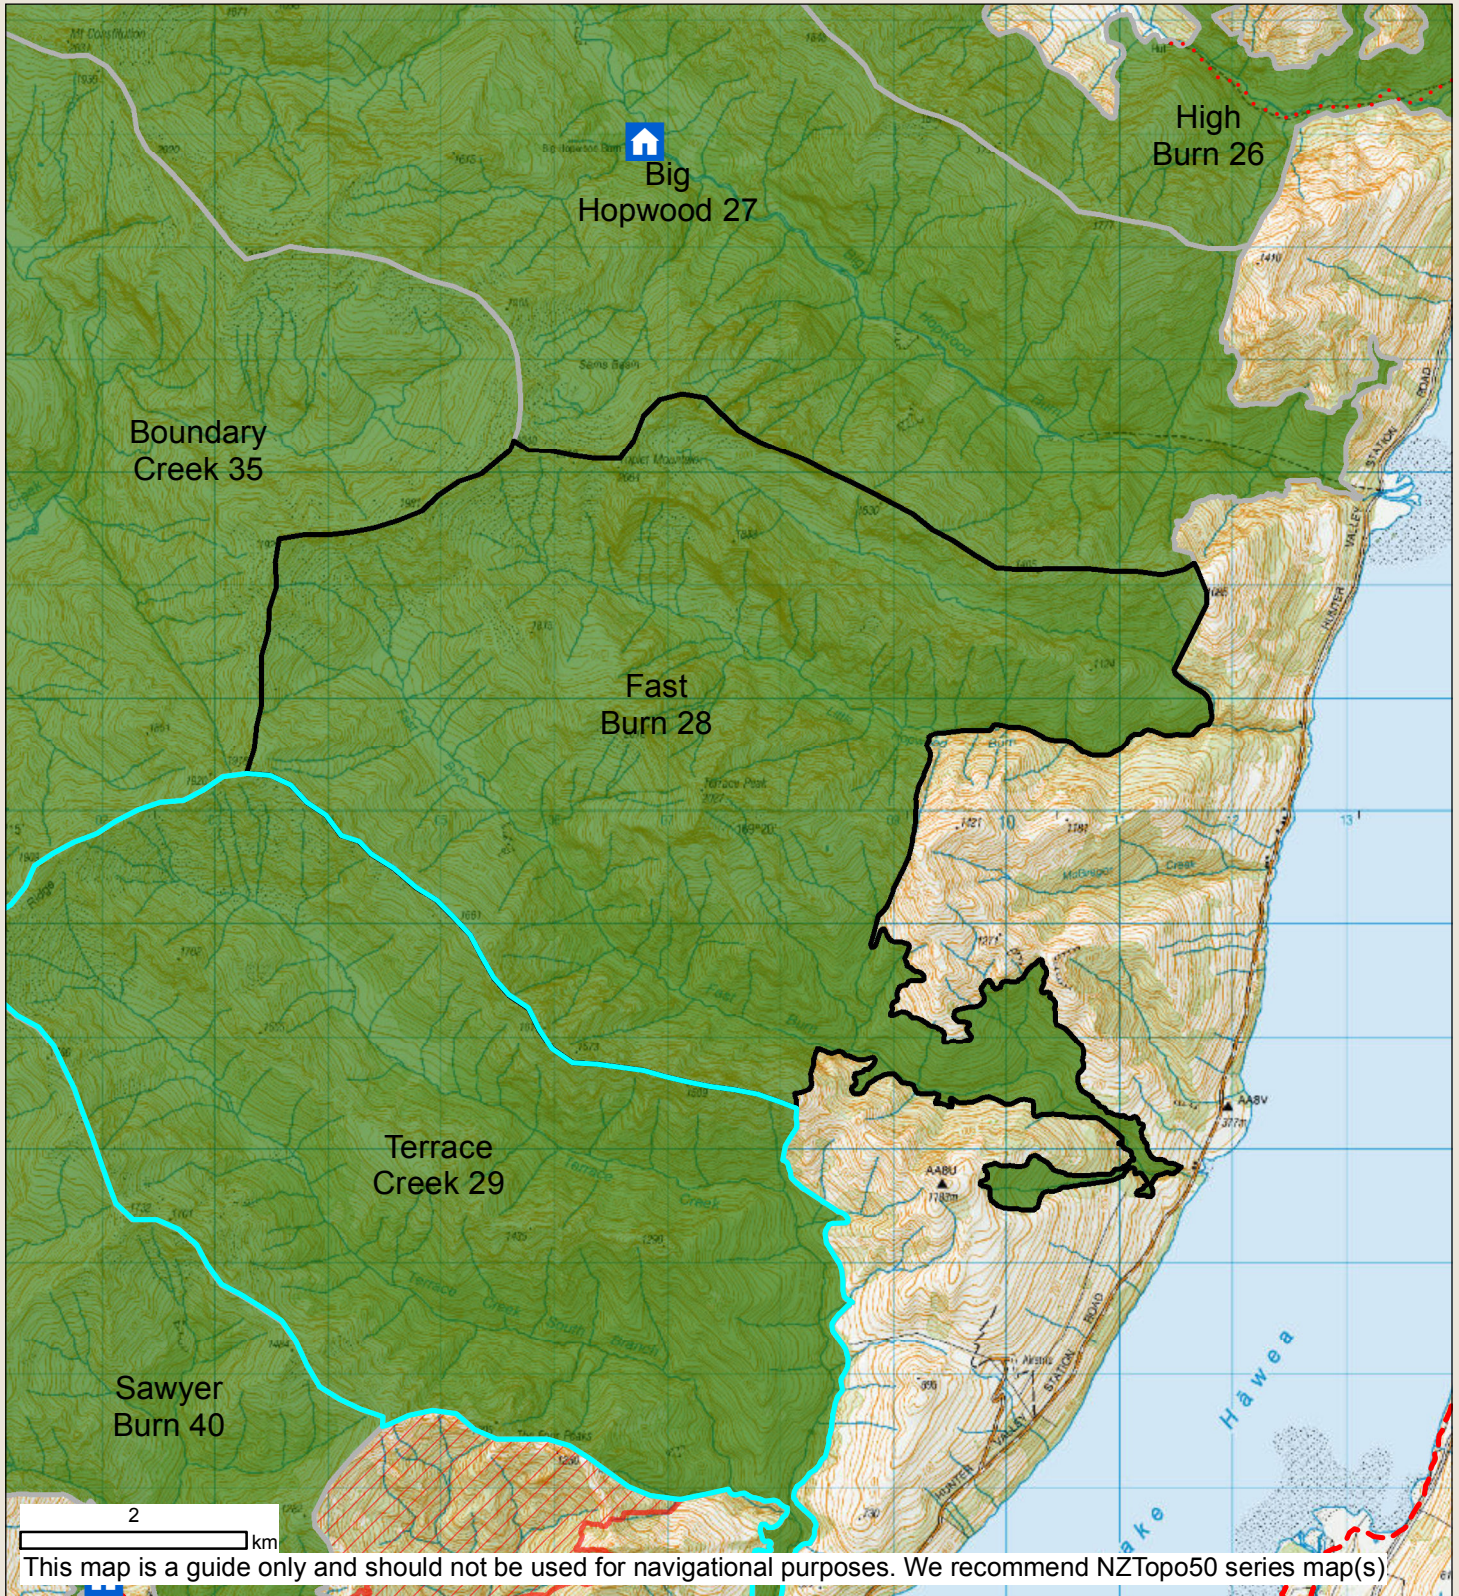

Fast Burn

BLOCK ID: 28

Check your permit and the DOC website for conditions that may apply to this area: www.doc.govt.nz/hunting

Department of Conservation
Te Papa Atawhai
New Zealand Government

- | | | |
|--|-----------------------|--------------------------------|
| Boundary of this hunting block | Hunting is permitted | Other public conservation land |
| Landing point - described on DOC website | Hunting is restricted | Topo50 Sheetlines |
| Access point - described on DOC website | Hunting is prohibited | DOC Hut |

- Tracks
- 4WD

No dogs.
Helicopter access only
Balloted ROAR block from mid March to end April annually