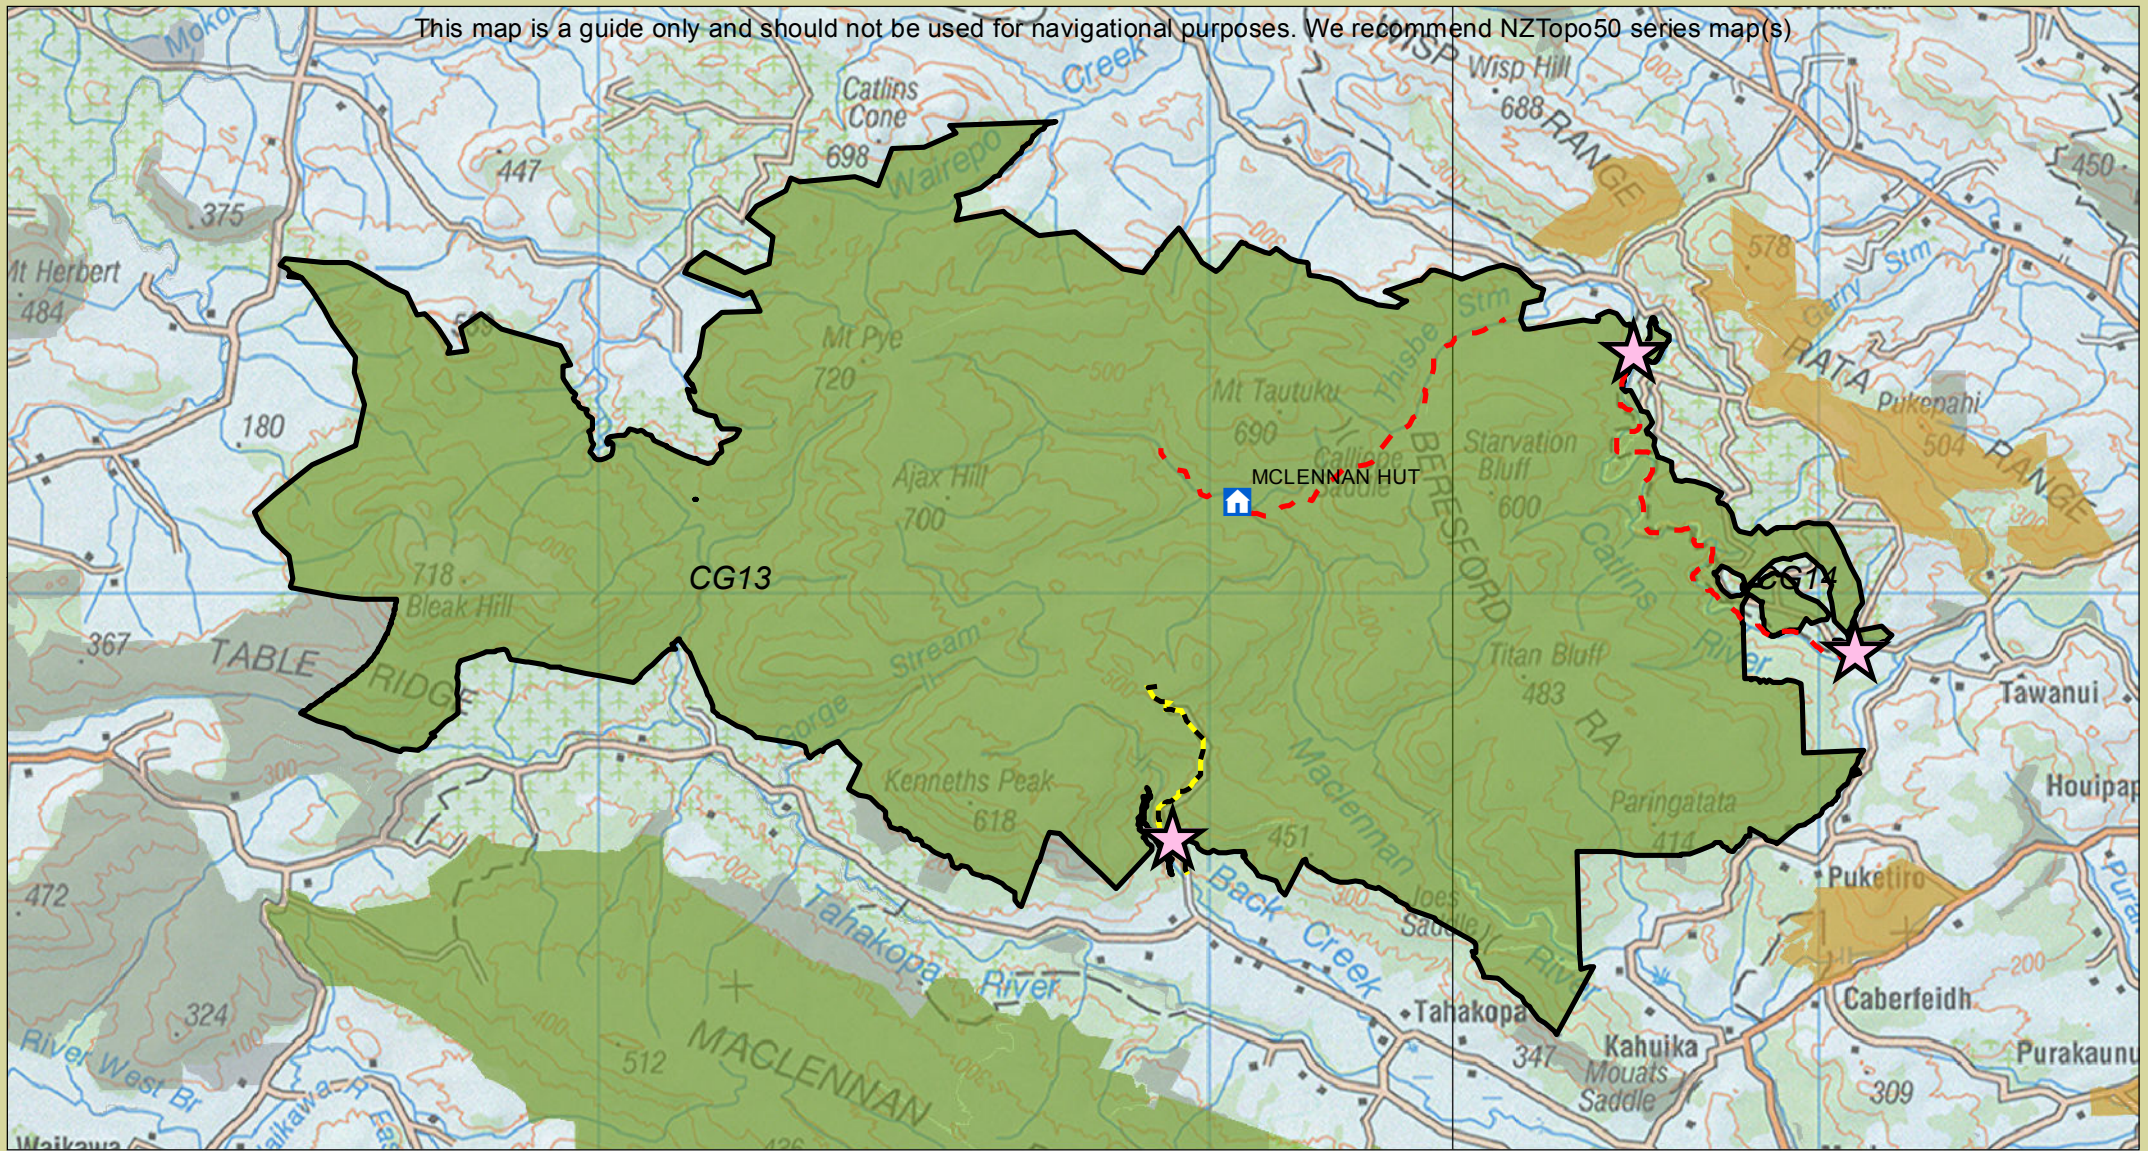

This map is a guide only and should not be used for navigational purposes. We recommend NZTopo50 series map(s)

### Legend

Boundary of this hunting block

Access point - described on DOC website

DOC hut

NZTopo50 map sheet

Hunting is permitted

Hunting is restricted

Hunting is prohibited