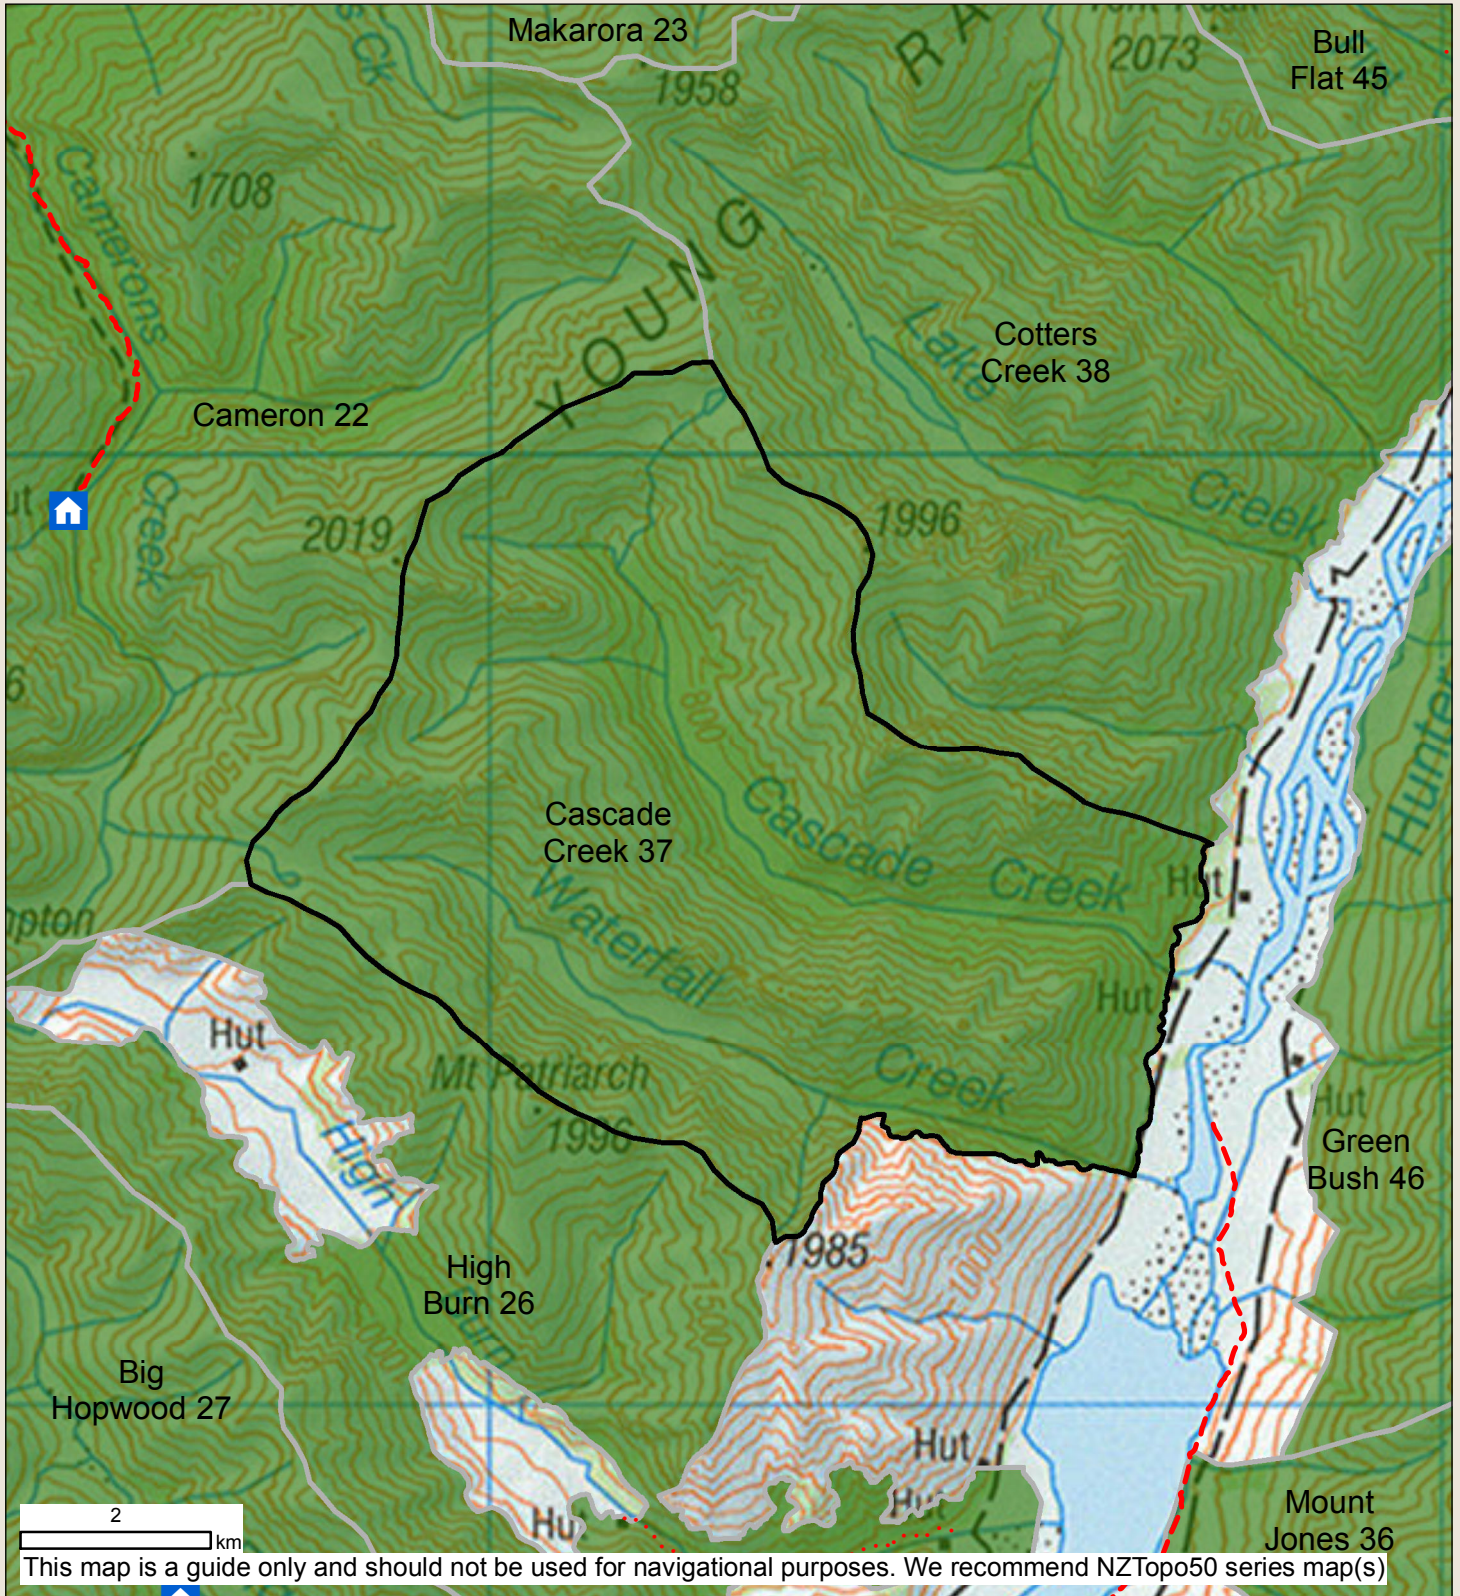

Cascade Creek

BLOCK ID: 37

Check your permit and the DOC website for conditions that may apply to this area: www.doc.govt.nz/hunting

Department of Conservation
Te Papa Atawhai
New Zealand Government

- | | | |
|--|--|--------------------------------|
| Boundary of this hunting block | Hunting is permitted | Other public conservation land |
| Landing point - described on DOC website | Hunting is restricted | Topo50 Sheetlines |
| Access point - described on DOC website | Hunting is prohibited | DOC Hut |
| Tracks | No dogs. | |
| 4WD | Aircraft access recommended. Foot access difficult. | |

Balloted ROAR block from mid March to end April annually
All valley floor huts are private.