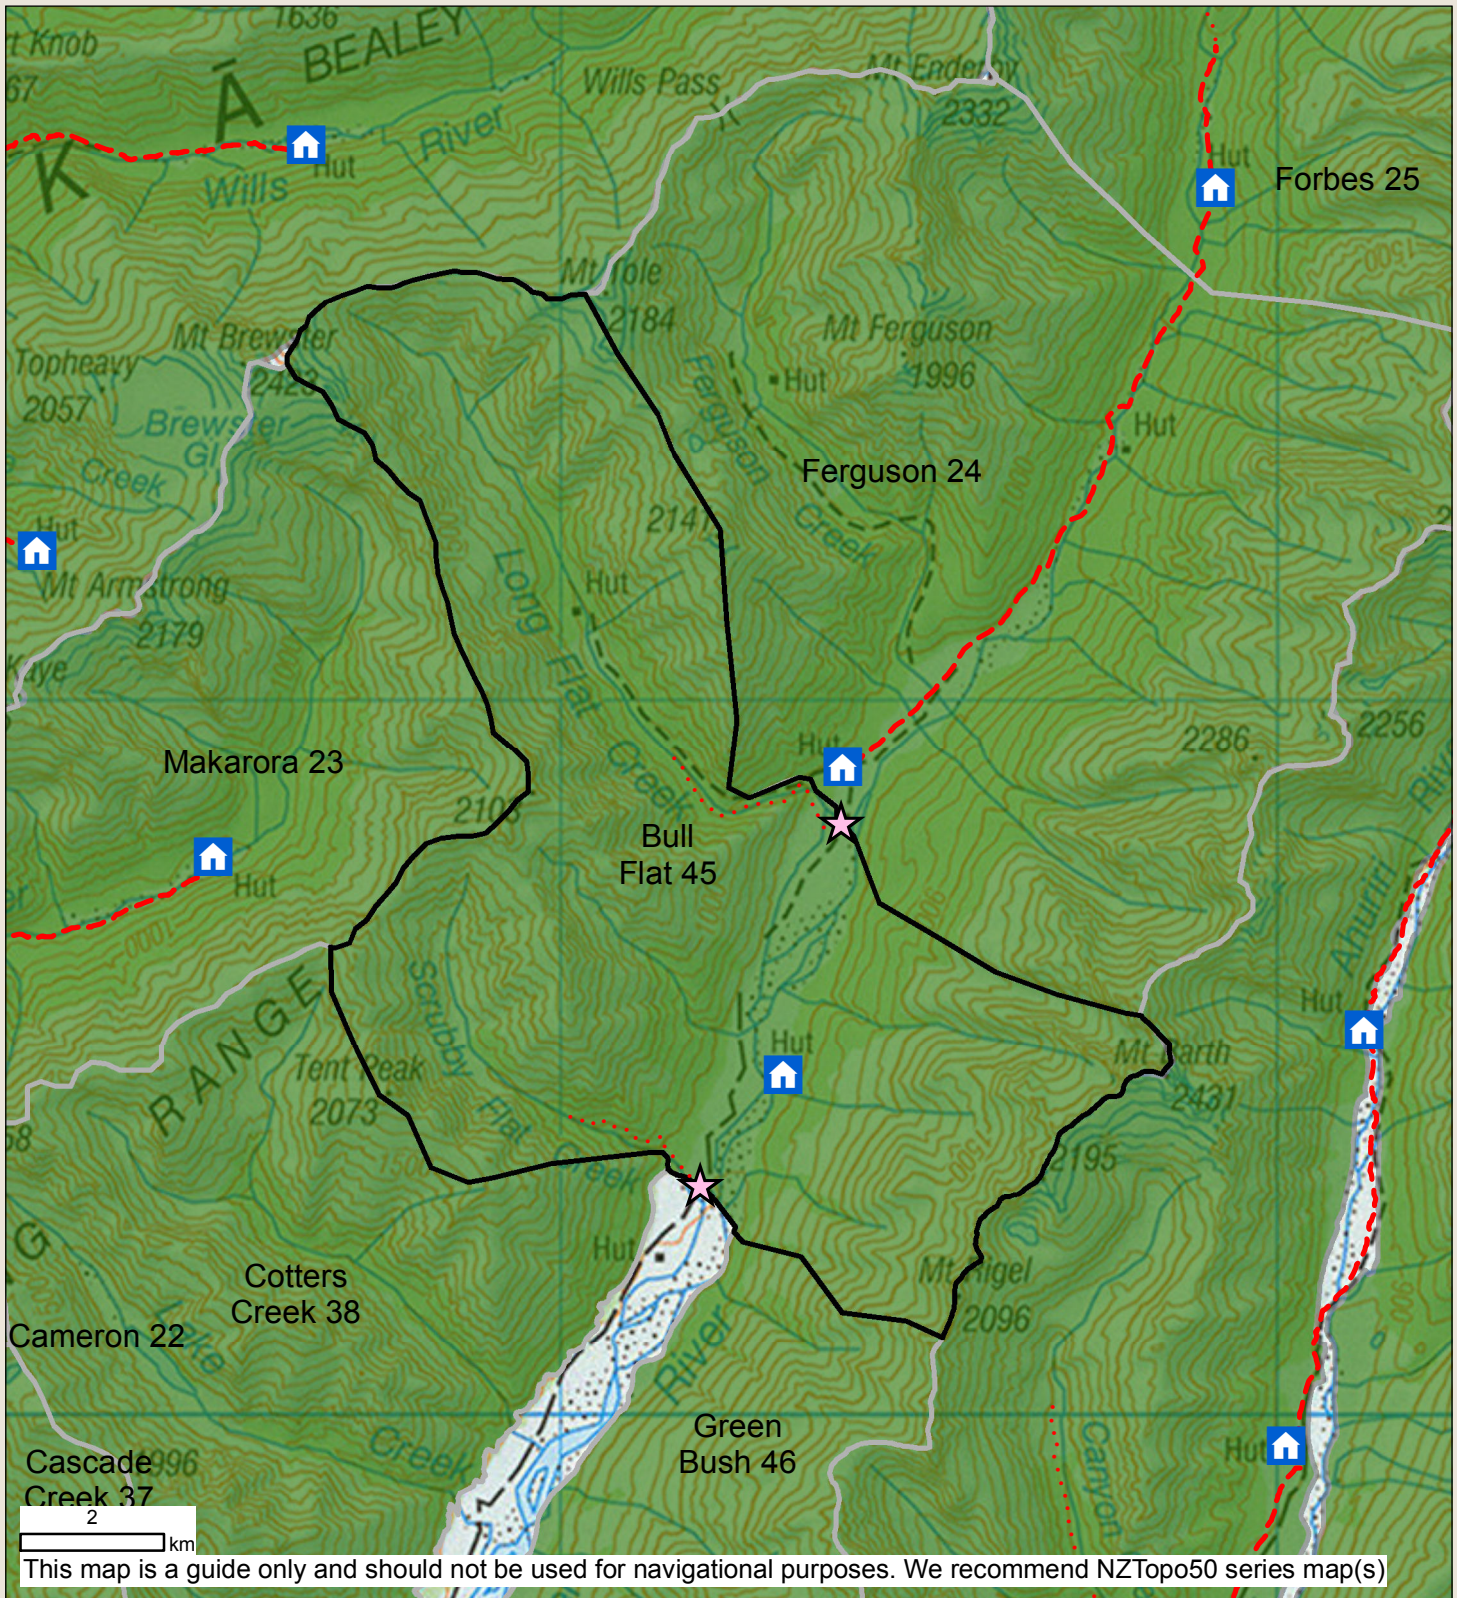

Bull Flat

BLOCK ID: 45

Check your permit and the DOC website for conditions that may apply to this area: www.doc.govt.nz/hunting

Department of Conservation
Te Papa Atawhai
New Zealand Government

This map is a guide only and should not be used for navigational purposes. We recommend NZTopo50 series map(s)

- | | | |
|--|-----------------------------|--------------------------------|
| Boundary of this hunting block | Hunting is permitted | Other public conservation land |
| Landing point - described on DOC website | Hunting is restricted | Topo50 Sheetlines |
| Access point - described on DOC website | Hunting is prohibited | DOC Hut |
| Tracks | No dogs. | |
| 4WD | Aircraft access only | |

Balloted ROAR block from mid March to end April annually