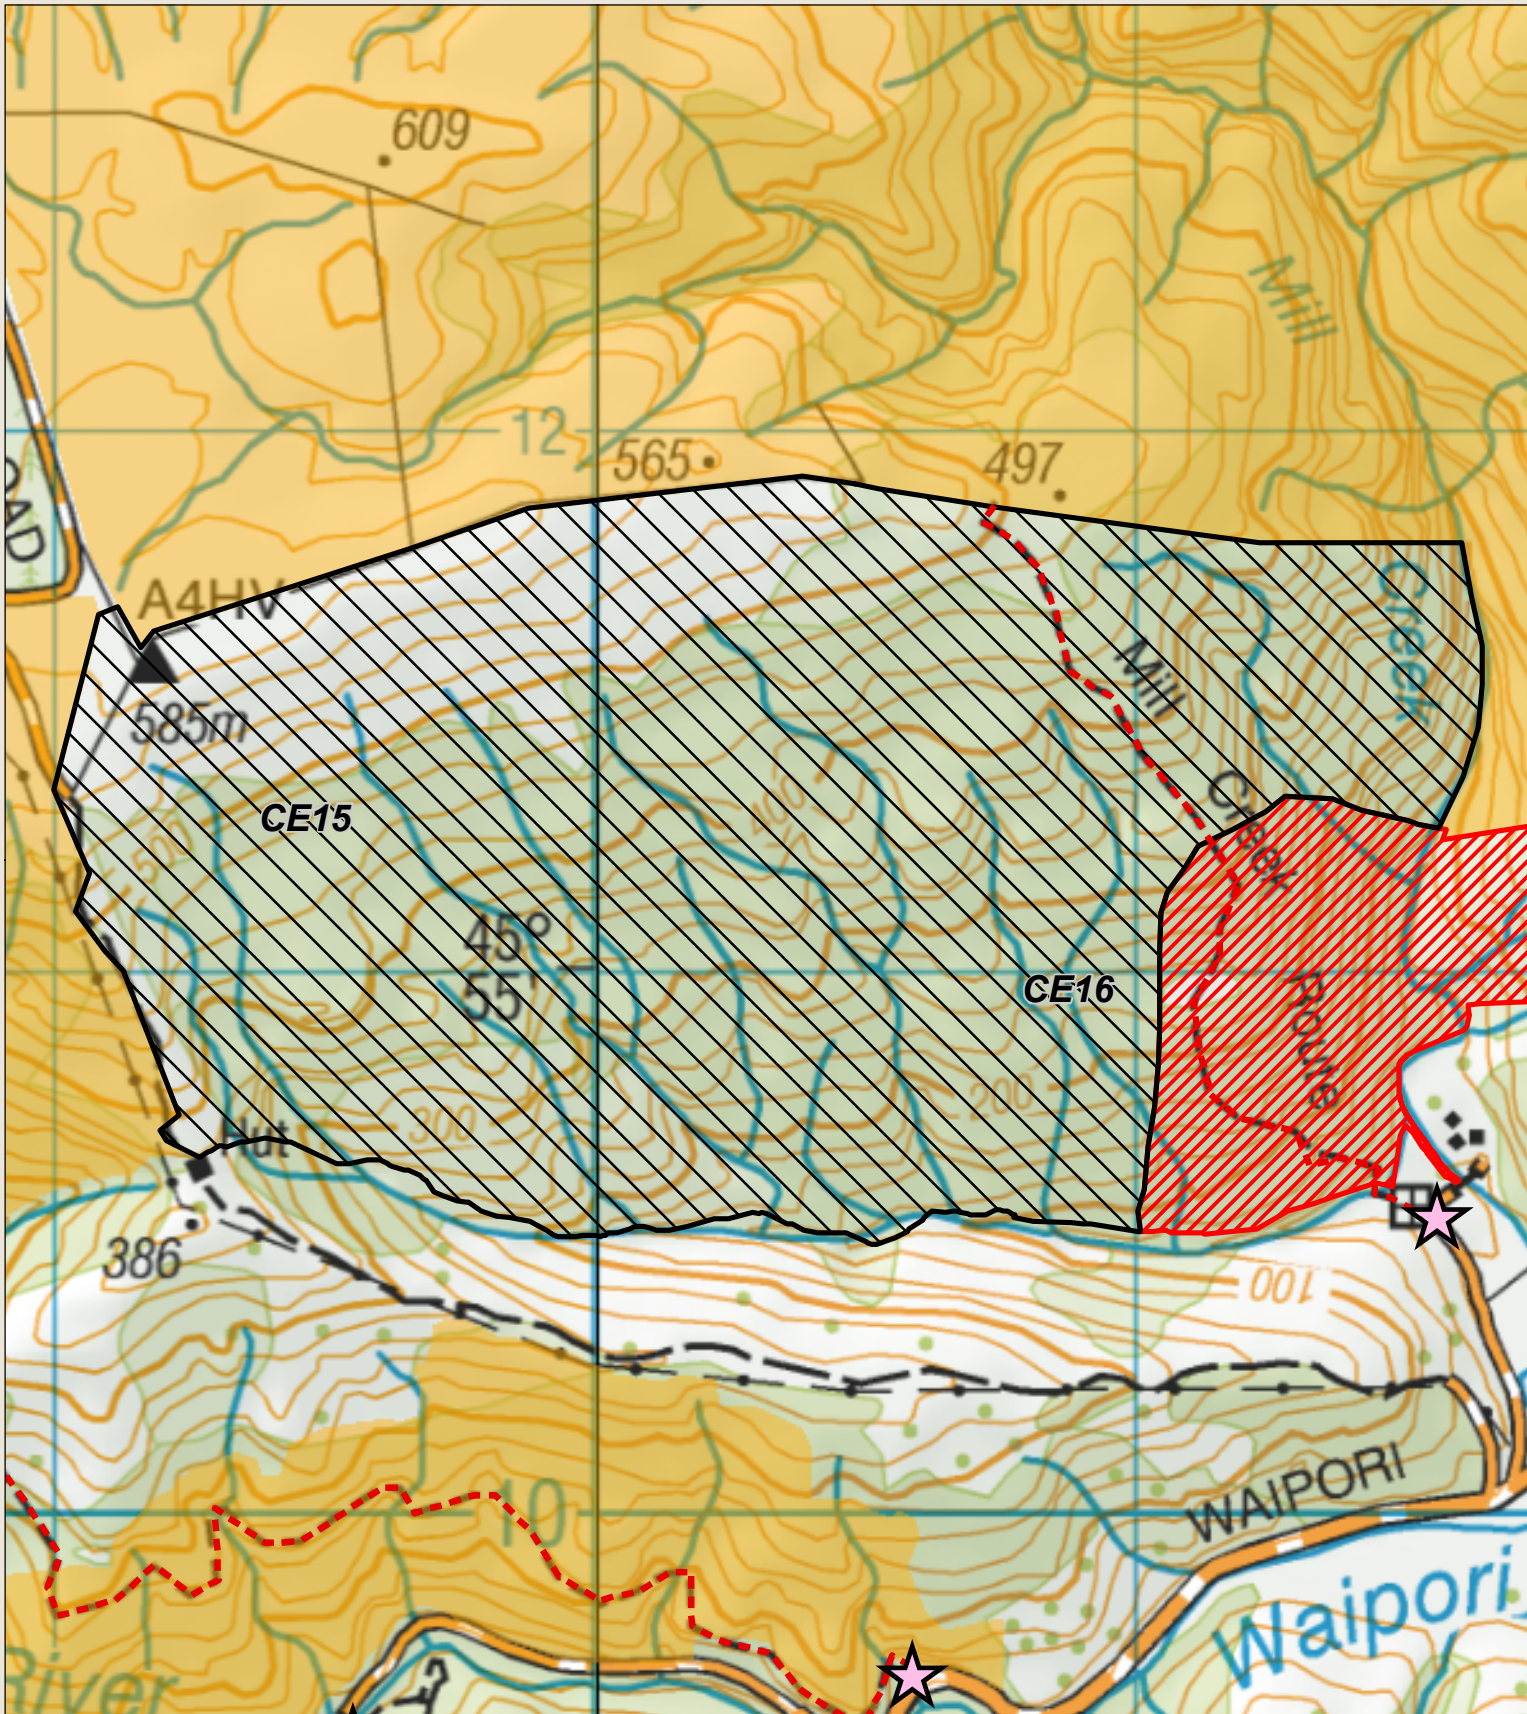

Coastal Otago - Roar block

Mill Creek - 2

Check your permit and the DOC website for conditions that may apply to this area: www.doc.govt.nz/hunting

Department of Conservation
Te Papa Atawhai

This map is a guide only and should not be used for navigational purposes. We recommend NZTopo50 series map(s)

- | | | |
|---|--------------------------------|--|
| Boundary of this roar hunting block | Hunting is restricted | DOC tracks - dog or firearm conditions may apply |
| Access point - described on DOC website | Hunting is prohibited | Tracks |
| DOC Hut | Other public conservation land | 4WD |
| Topo50 Sheetlines | | |