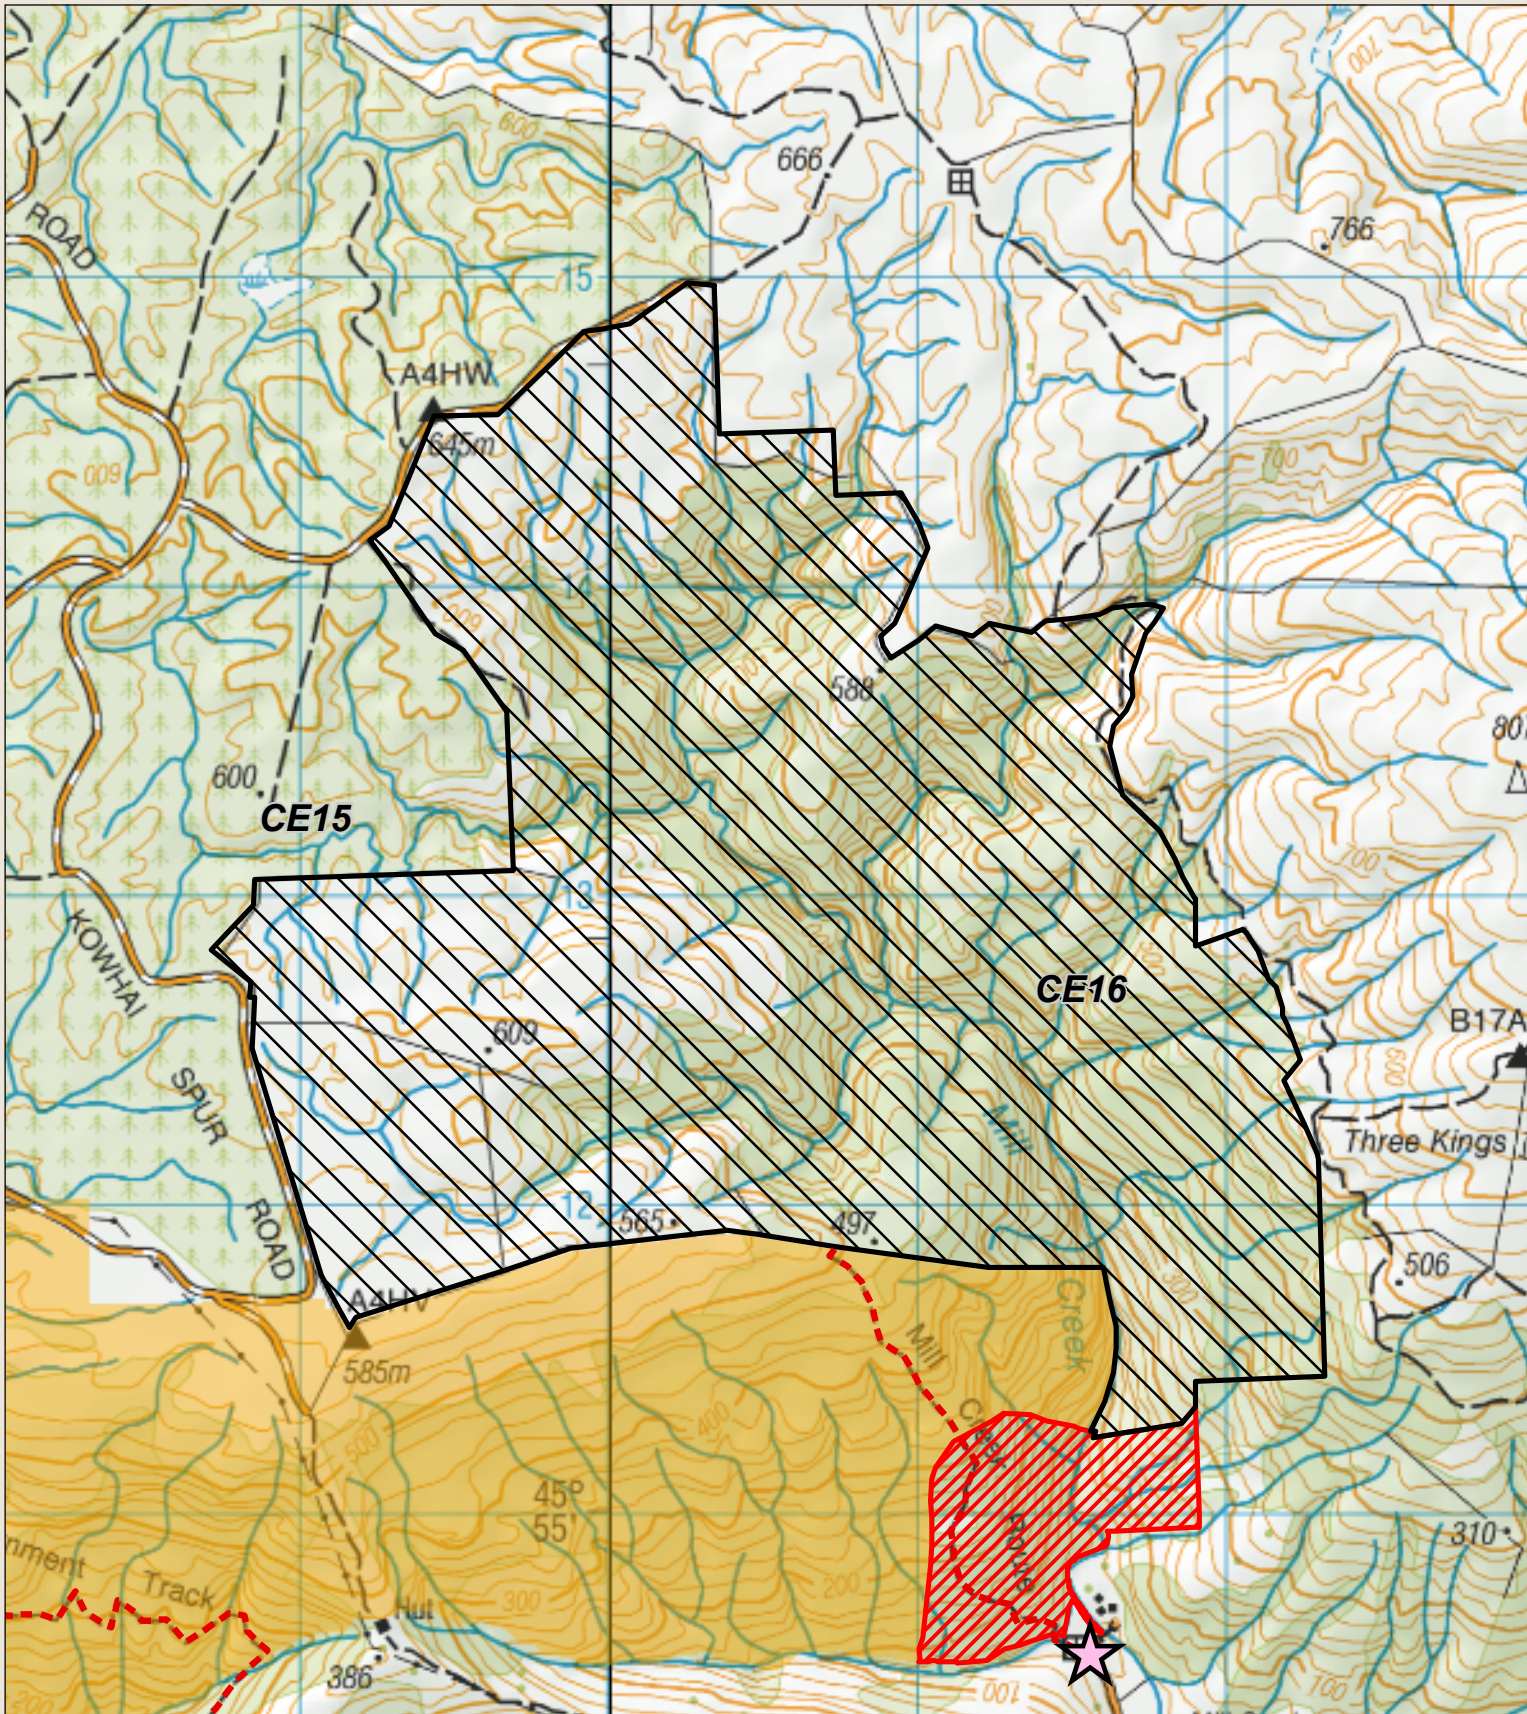

# Coastal Otago - Roar block

## Mill Creek - 1

Check your permit and the DOC website for conditions that may apply to this area: [www.doc.govt.nz/hunting](http://www.doc.govt.nz/hunting)

Department of Conservation  
Te Papa Atawhai

This map is a guide only and should not be used for navigational purposes. We recommend NZTopo50 series map(s)

- |   |                                |  |
|---|--------------------------------|--|
| Boundary of this roar hunting block     | Hunting is restricted          | DOC tracks - dog or firearm conditions may apply |
| Access point - described on DOC website | Hunting is prohibited          | Tracks   |
| DOC Hut                                 | Other public conservation land | 4WD  |
| Topo50 Sheetlines                       |                                |  |