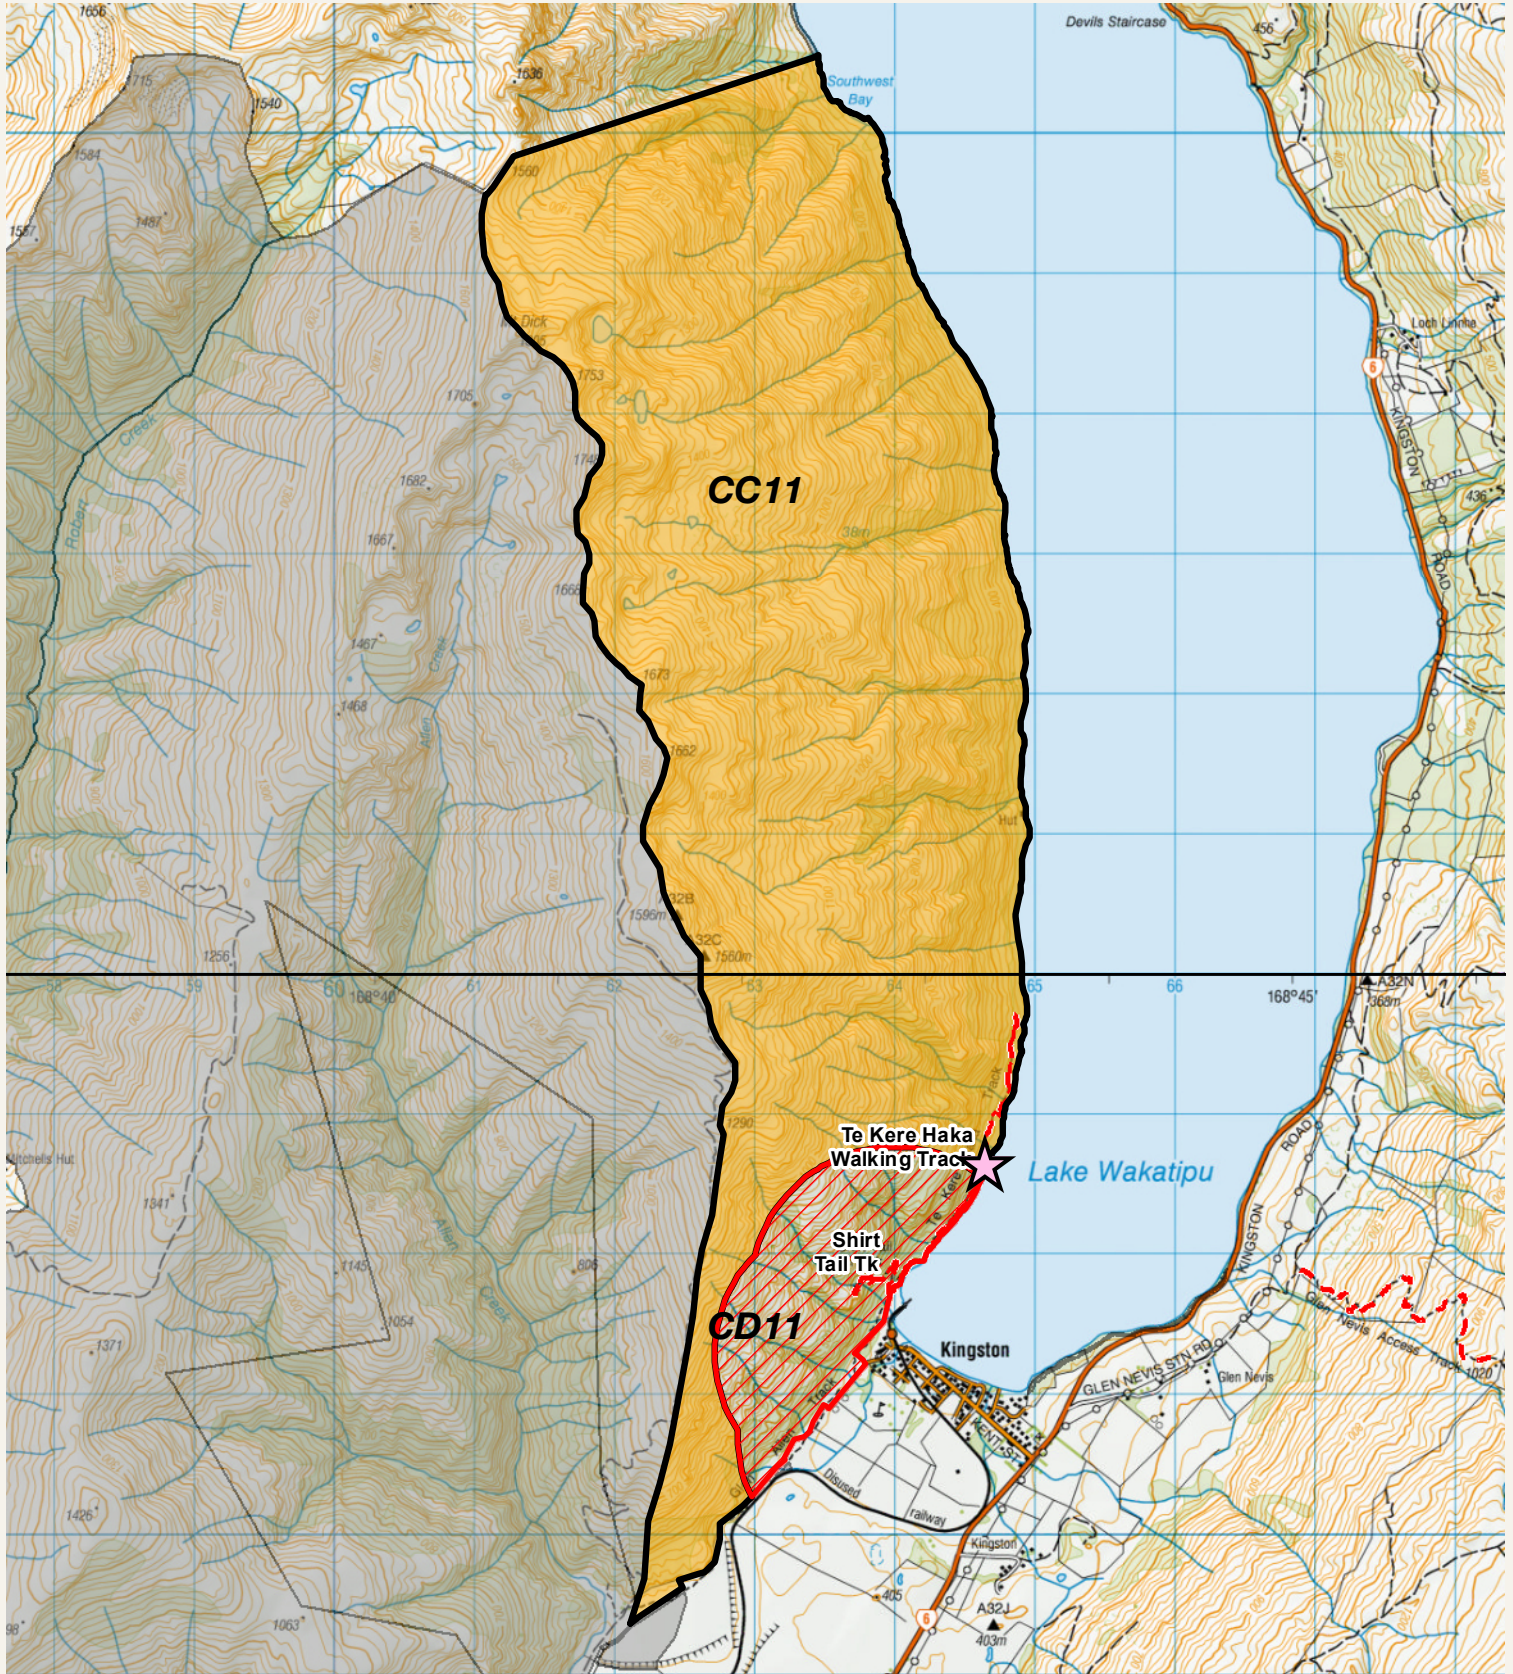

Mt. Dick

Hunting Permit Map Southern South Island

Your permit is valid only for the area shown as orange in this map

Check your permit and the DOC website for conditions that may apply to this area: www.doc.govt.nz/hunting

-  Boundary of this hunting block
-  Access point - described on DOC website
-  Topo50 Sheetlines
-  Hunting is permitted
-  Hunting is restricted
-  Hunting is prohibited
-  Other public conservation land
- DOC tracks - dog or firearm conditions may apply
-  Tracks
-  4WD

Not for publication nor navigation | 1:54,000
Crown Copyright Reserved |
DOC, Geospatial Services | June 2021

New Zealand Government

C:\GIS_Analysis\Projects\2020_2021\SouthIsland\F210805_Hunting_block_update_Glen_Alton\Whakatipu_WB\Hunting_block_update_Whakatipu_area_Mt_dick.mxd