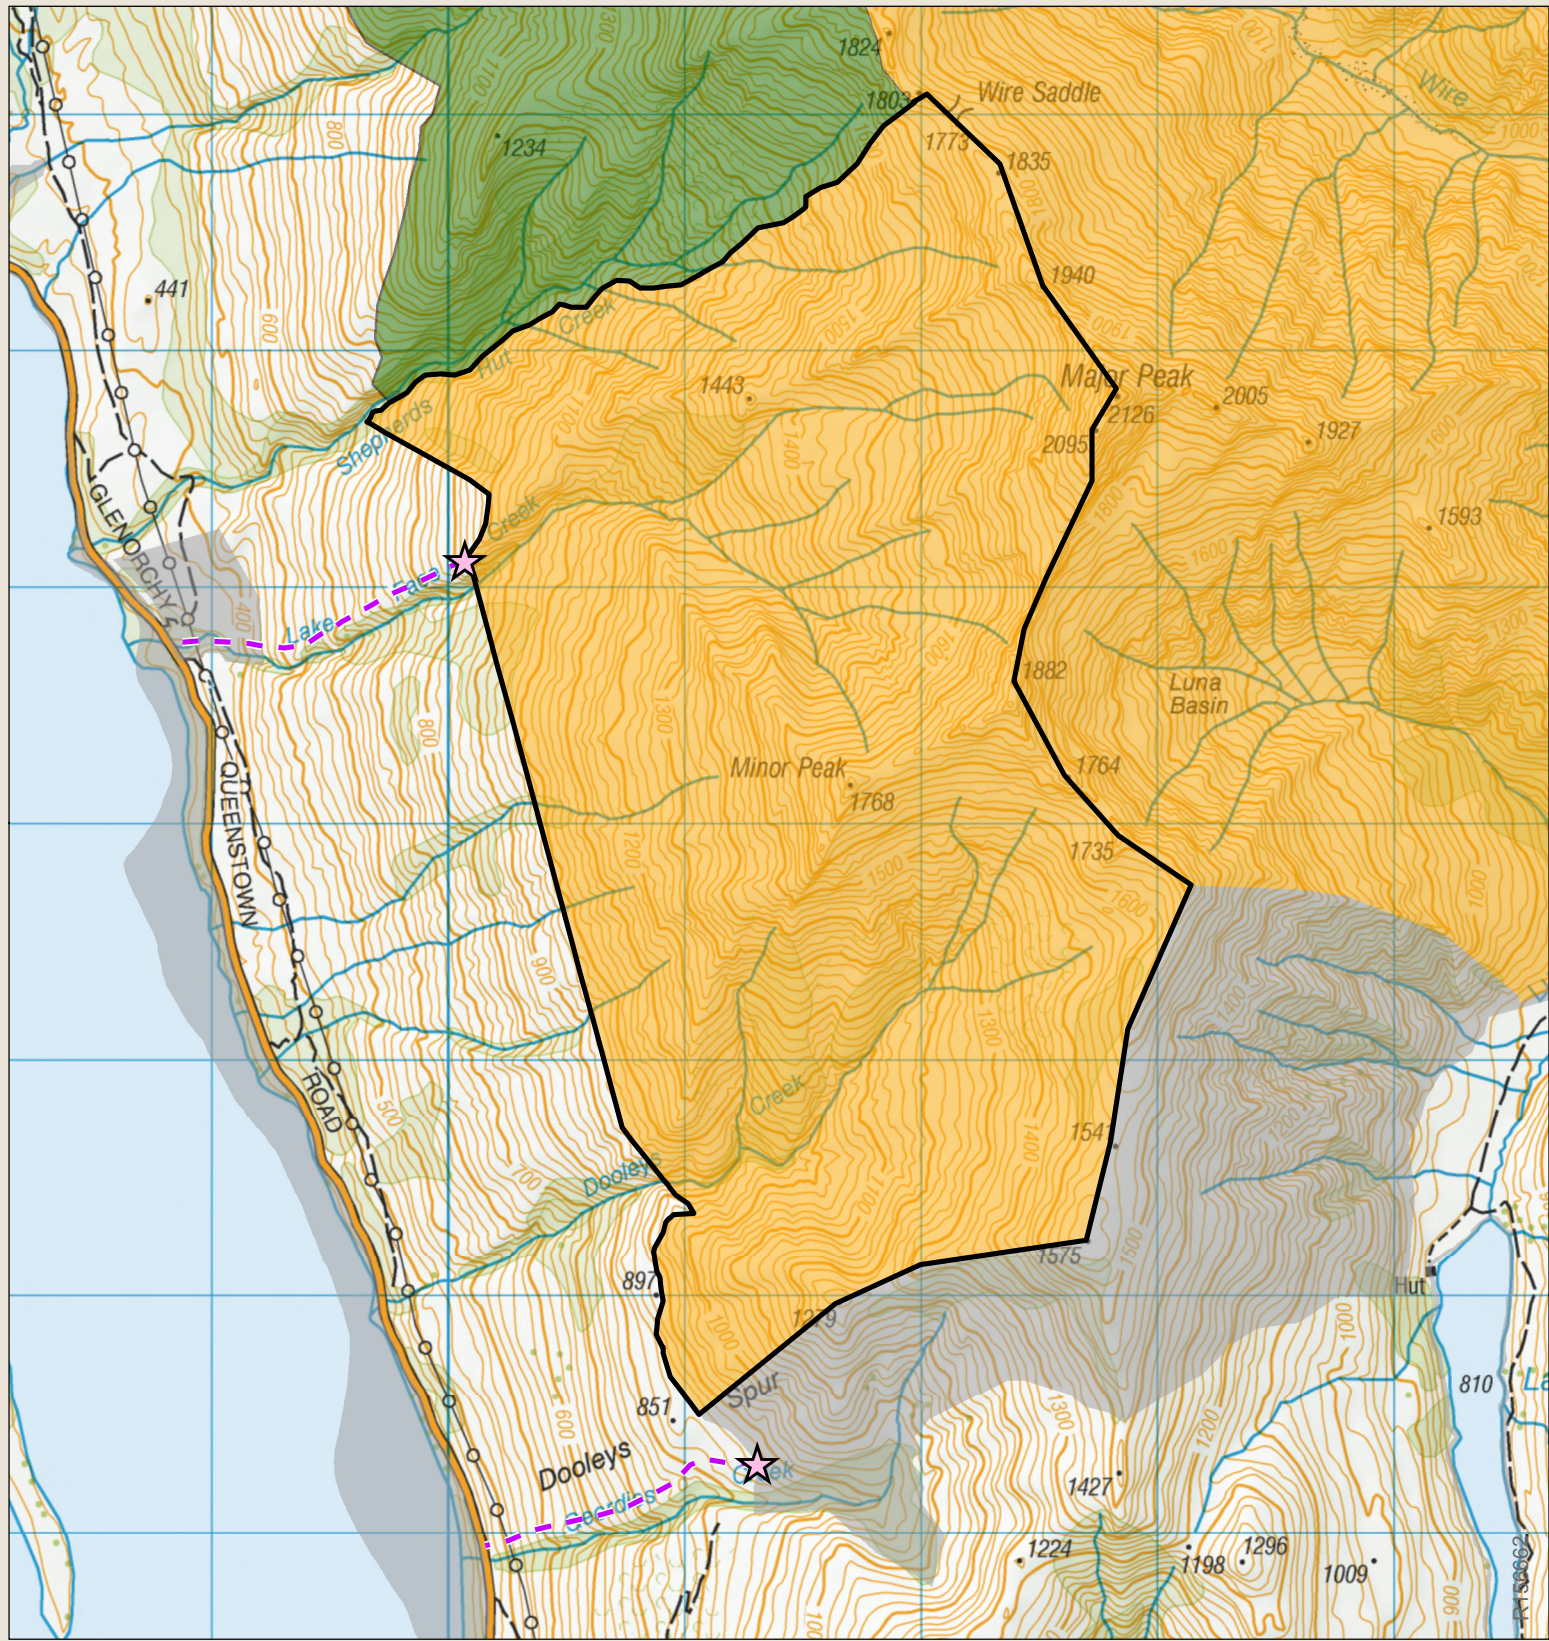

# Mount Creighton Minor Peak

Check your permit and the DOC website for conditions that may apply to this area: [www.doc.govt.nz/hunting](http://www.doc.govt.nz/hunting)

This map is a guide only and should not be used for navigational purposes. We recommend NZTopo50 series map(s)

- Boundary of this hunting block
- Hunting is permitted
- DOC tracks - dog or firearm conditions may apply
- Access point - described on DOC website
- Hunting is restricted
- Tracks
- Hunting is prohibited
- 4WD
- DOC Hut
- Other public conservation land
- Easement