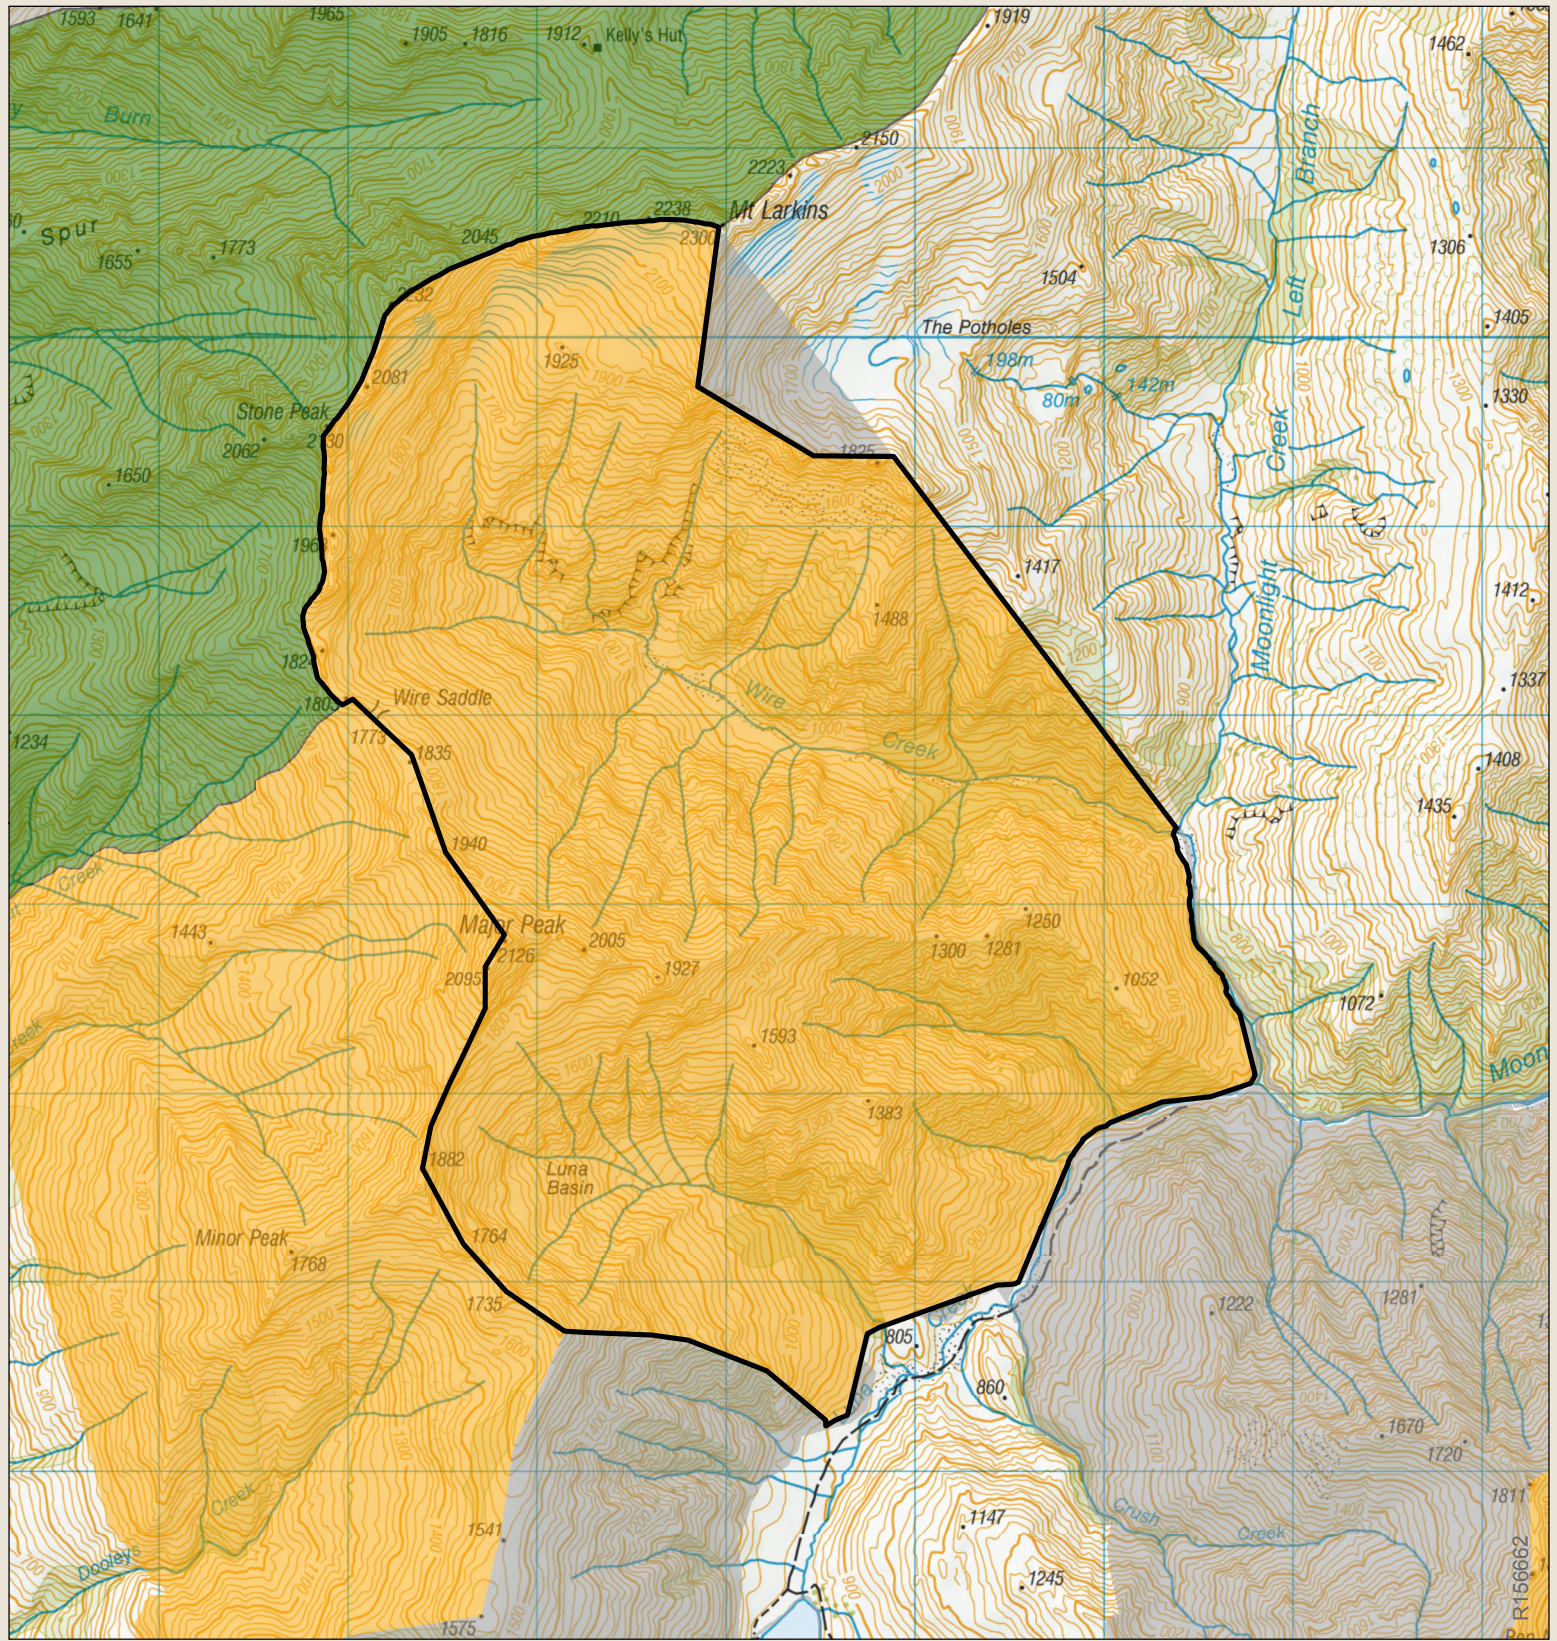

# Mount Creighton Wire Creek

Check your permit and the DOC website for conditions that may apply to this area: [www.doc.govt.nz/hunting](http://www.doc.govt.nz/hunting)

This map is a guide only and should not be used for navigational purposes. We recommend NZTopo50 series map(s)

- Boundary of this hunting block
- Hunting is permitted
- Hunting is restricted
- DOC tracks - dog or firearm conditions may apply
- Access point - described on DOC website
- Tracks
- Hunting is prohibited
- 4WD
- DOC Hut
- Other public conservation land