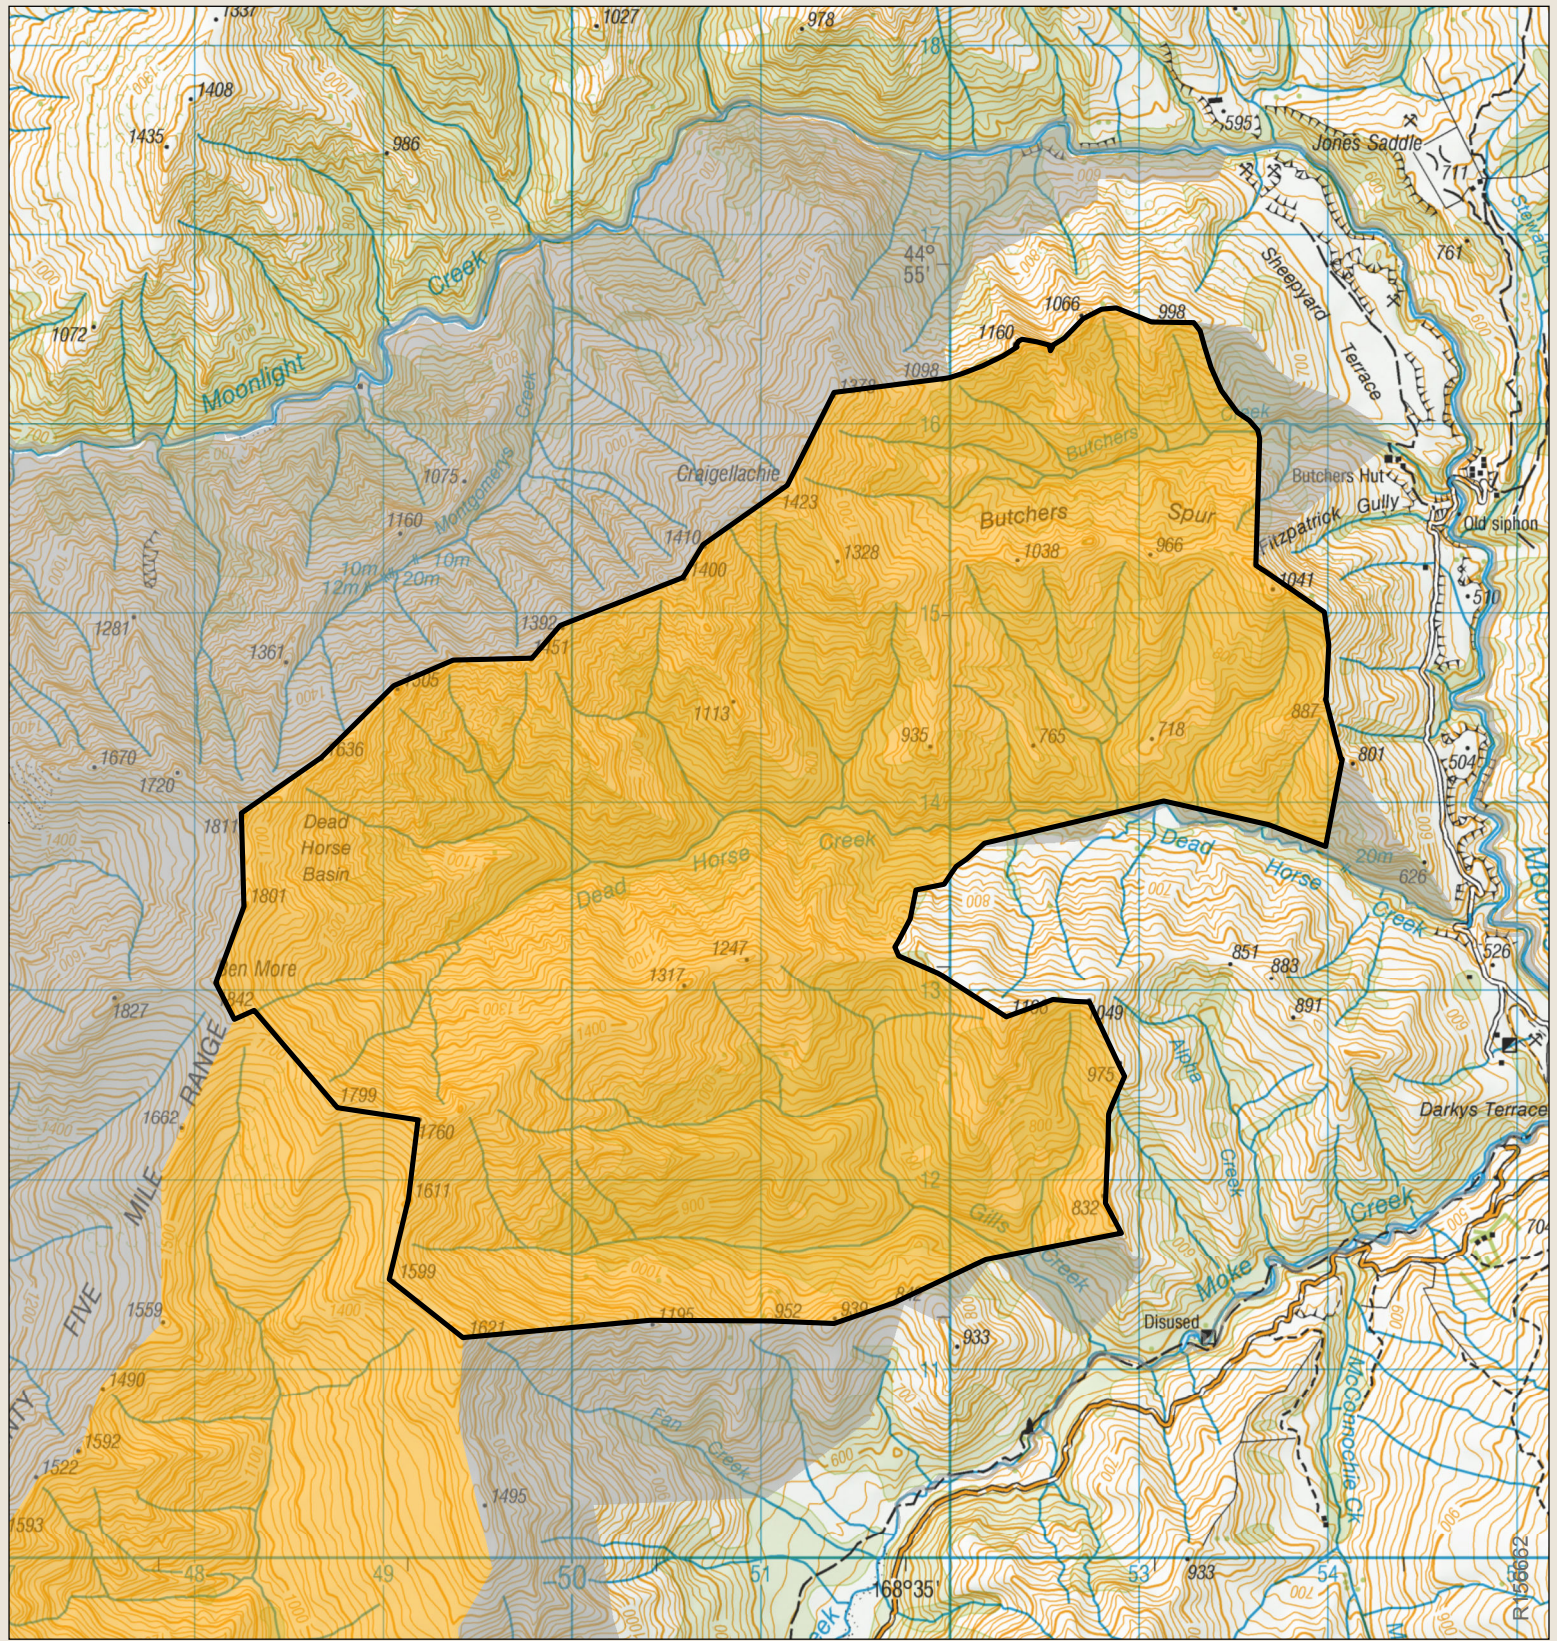

Mount Creighton Dead Horse Creek

Check your permit and the DOC website for conditions that may apply to this area: www.doc.govt.nz/hunting

This map is a guide only and should not be used for navigational purposes. We recommend NZTopo50 series map(s)

- Boundary of this hunting block
- Hunting is permitted
- Hunting is restricted
- DOC tracks - dog or firearm conditions may apply
- Access point - described on DOC website
- Hunting is prohibited
- Tracks
- DOC Hut
- Other public conservation land
- 4WD