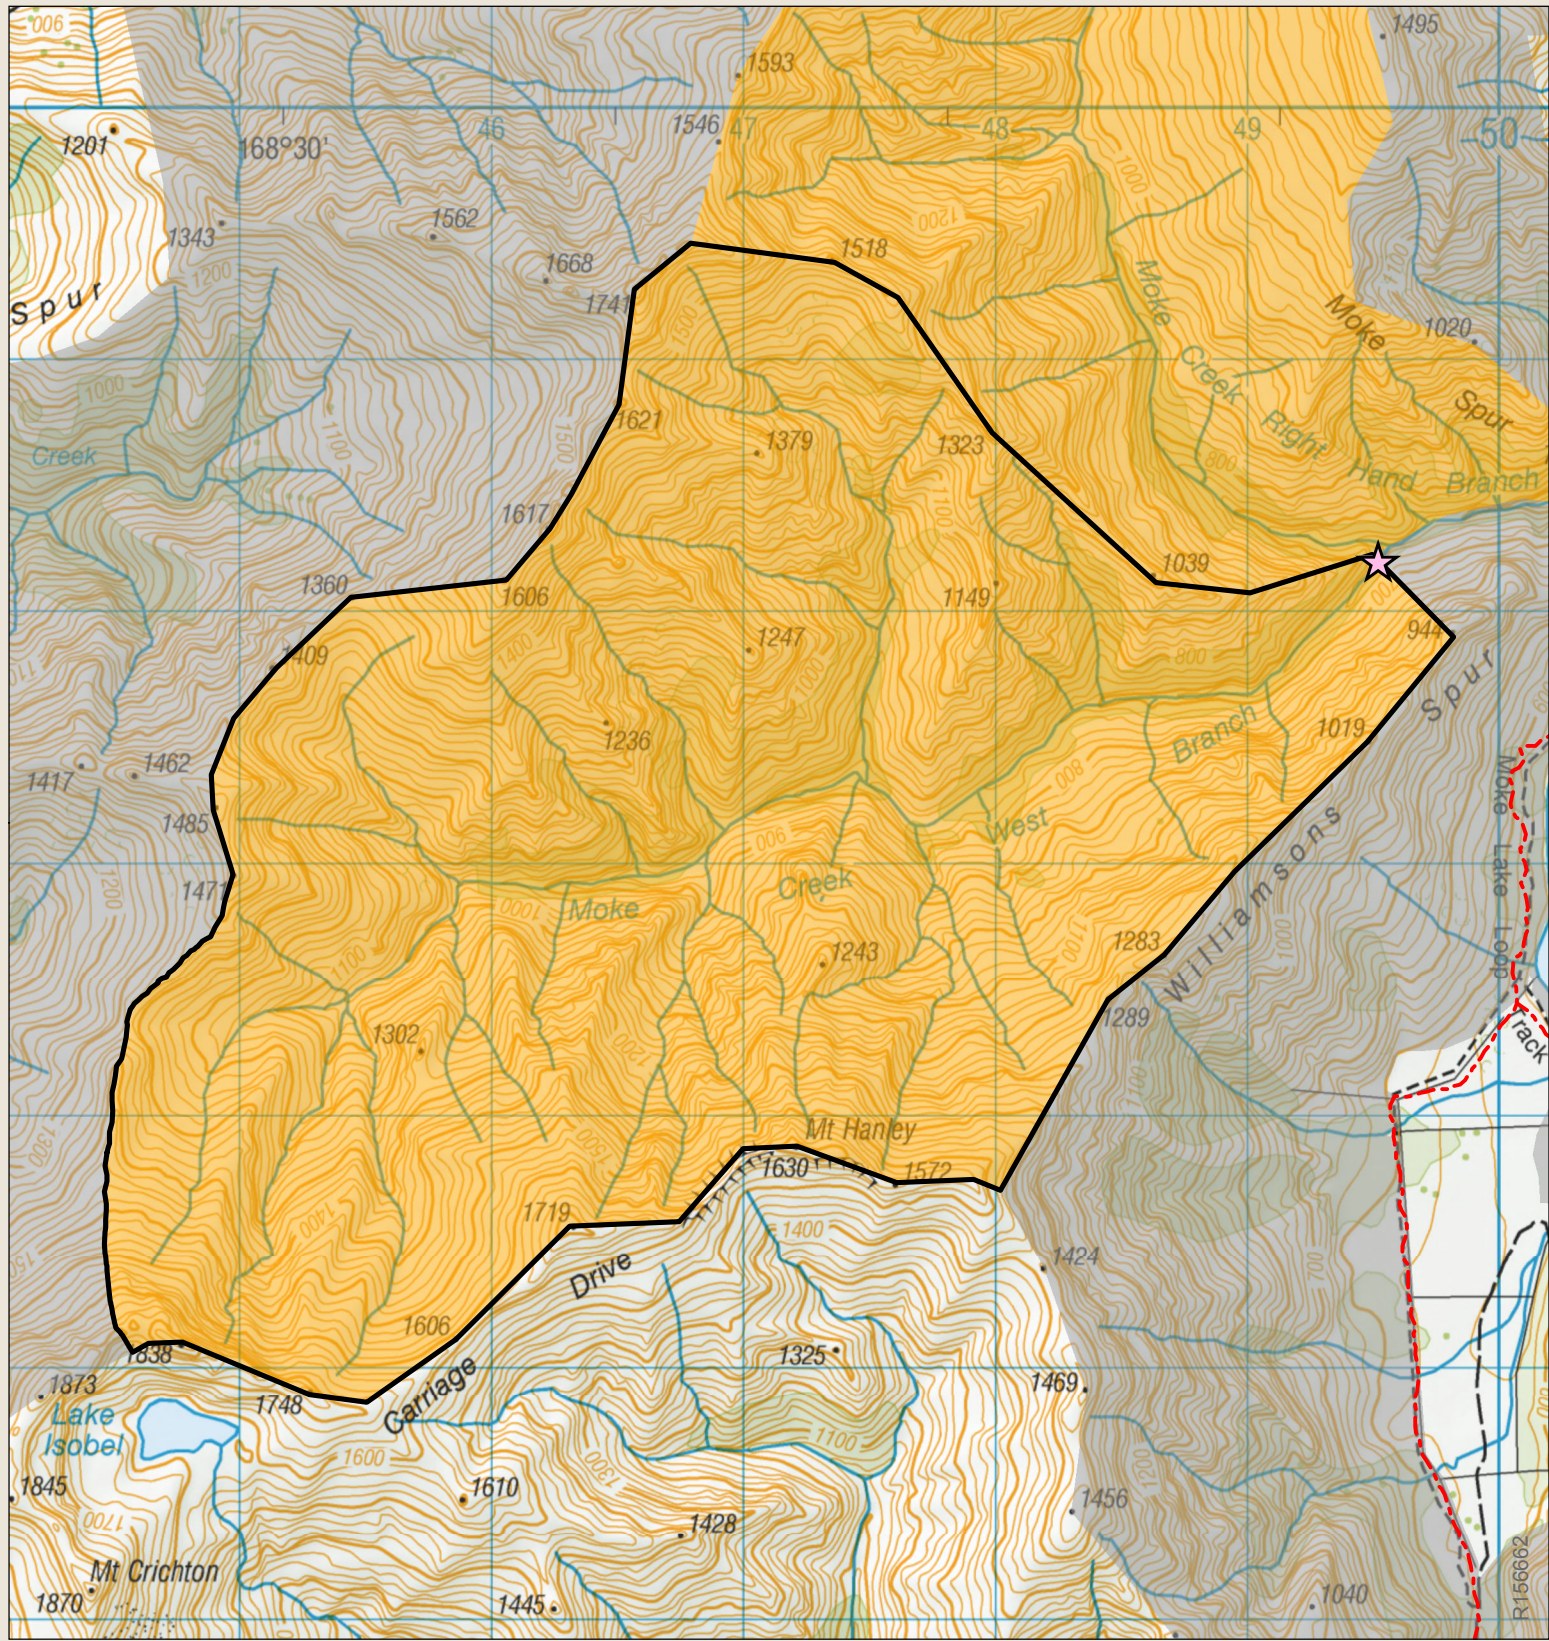

# Mount Creighton Moke Creek West Branch

Department of Conservation  
Te Papa Atawhai

Check your permit and the DOC website for conditions that may apply to this area: [www.doc.govt.nz/hunting](http://www.doc.govt.nz/hunting)

New Zealand Government

This map is a guide only and should not be used for navigational purposes. We recommend NZTopo50 series map(s)

- Boundary of this hunting block
- Hunting is permitted
- DOC tracks - dog or firearm conditions may apply
- Hunting is restricted
- Hunting is prohibited
- 4WD
- Access point - described on DOC website
- Other public conservation land
- DOC Hut