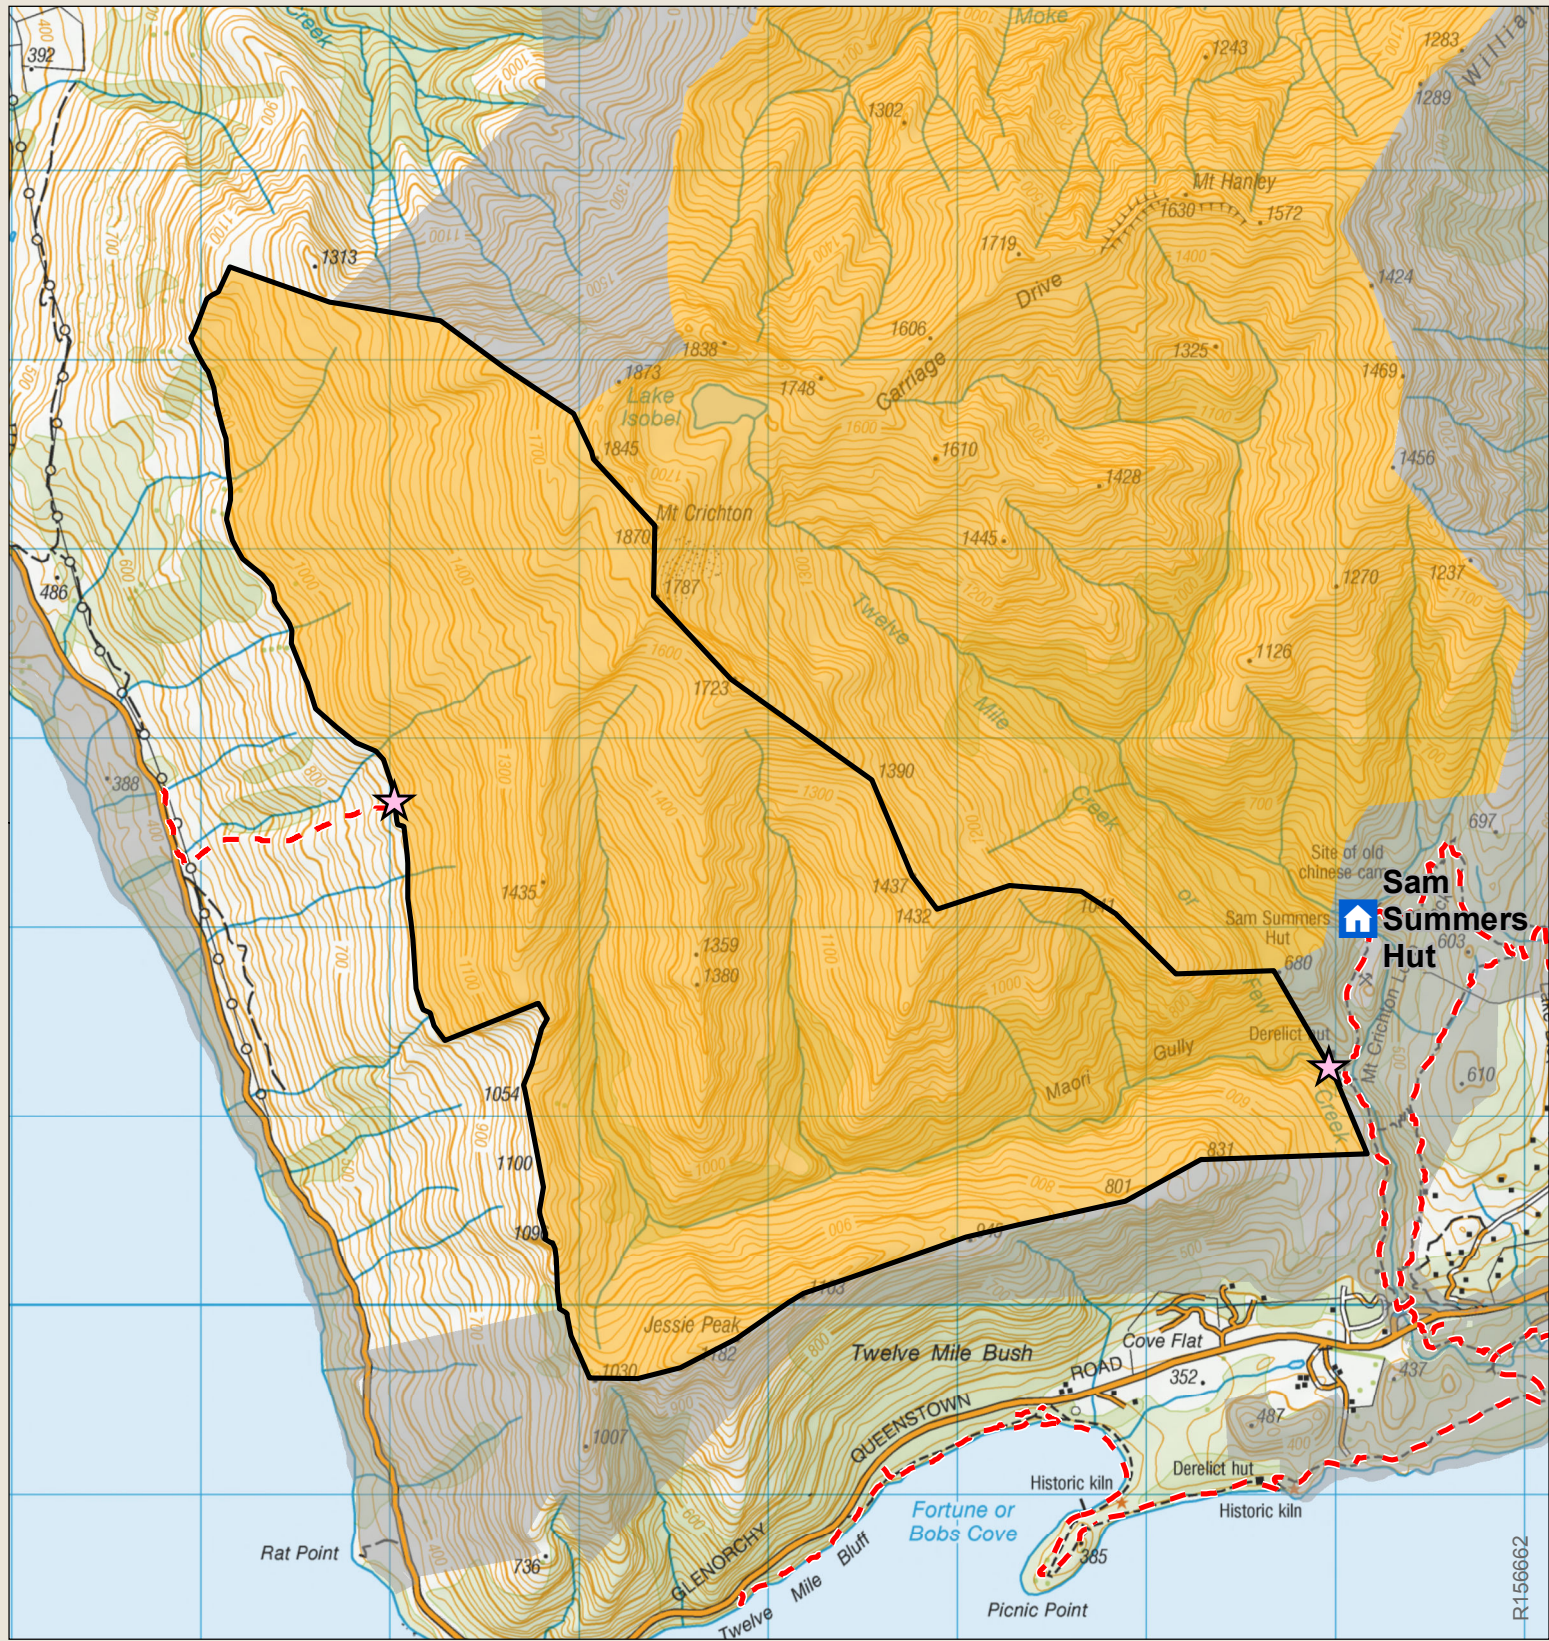

Mount Creighton Maori Gully

Department of Conservation
Te Papa Atawhai

Check your permit and the DOC website for conditions that may apply to this area: www.doc.govt.nz/hunting

New Zealand Government

This map is a guide only and should not be used for navigational purposes. We recommend NZTopo50 series map(s)

- Boundary of this hunting block
- Access point - described on DOC website
- DOC Hut
- Hunting is permitted
- Hunting is restricted
- Hunting is prohibited
- Other public conservation land
- DOC tracks - dog or firearm conditions may apply
- Tracks
- 4WD