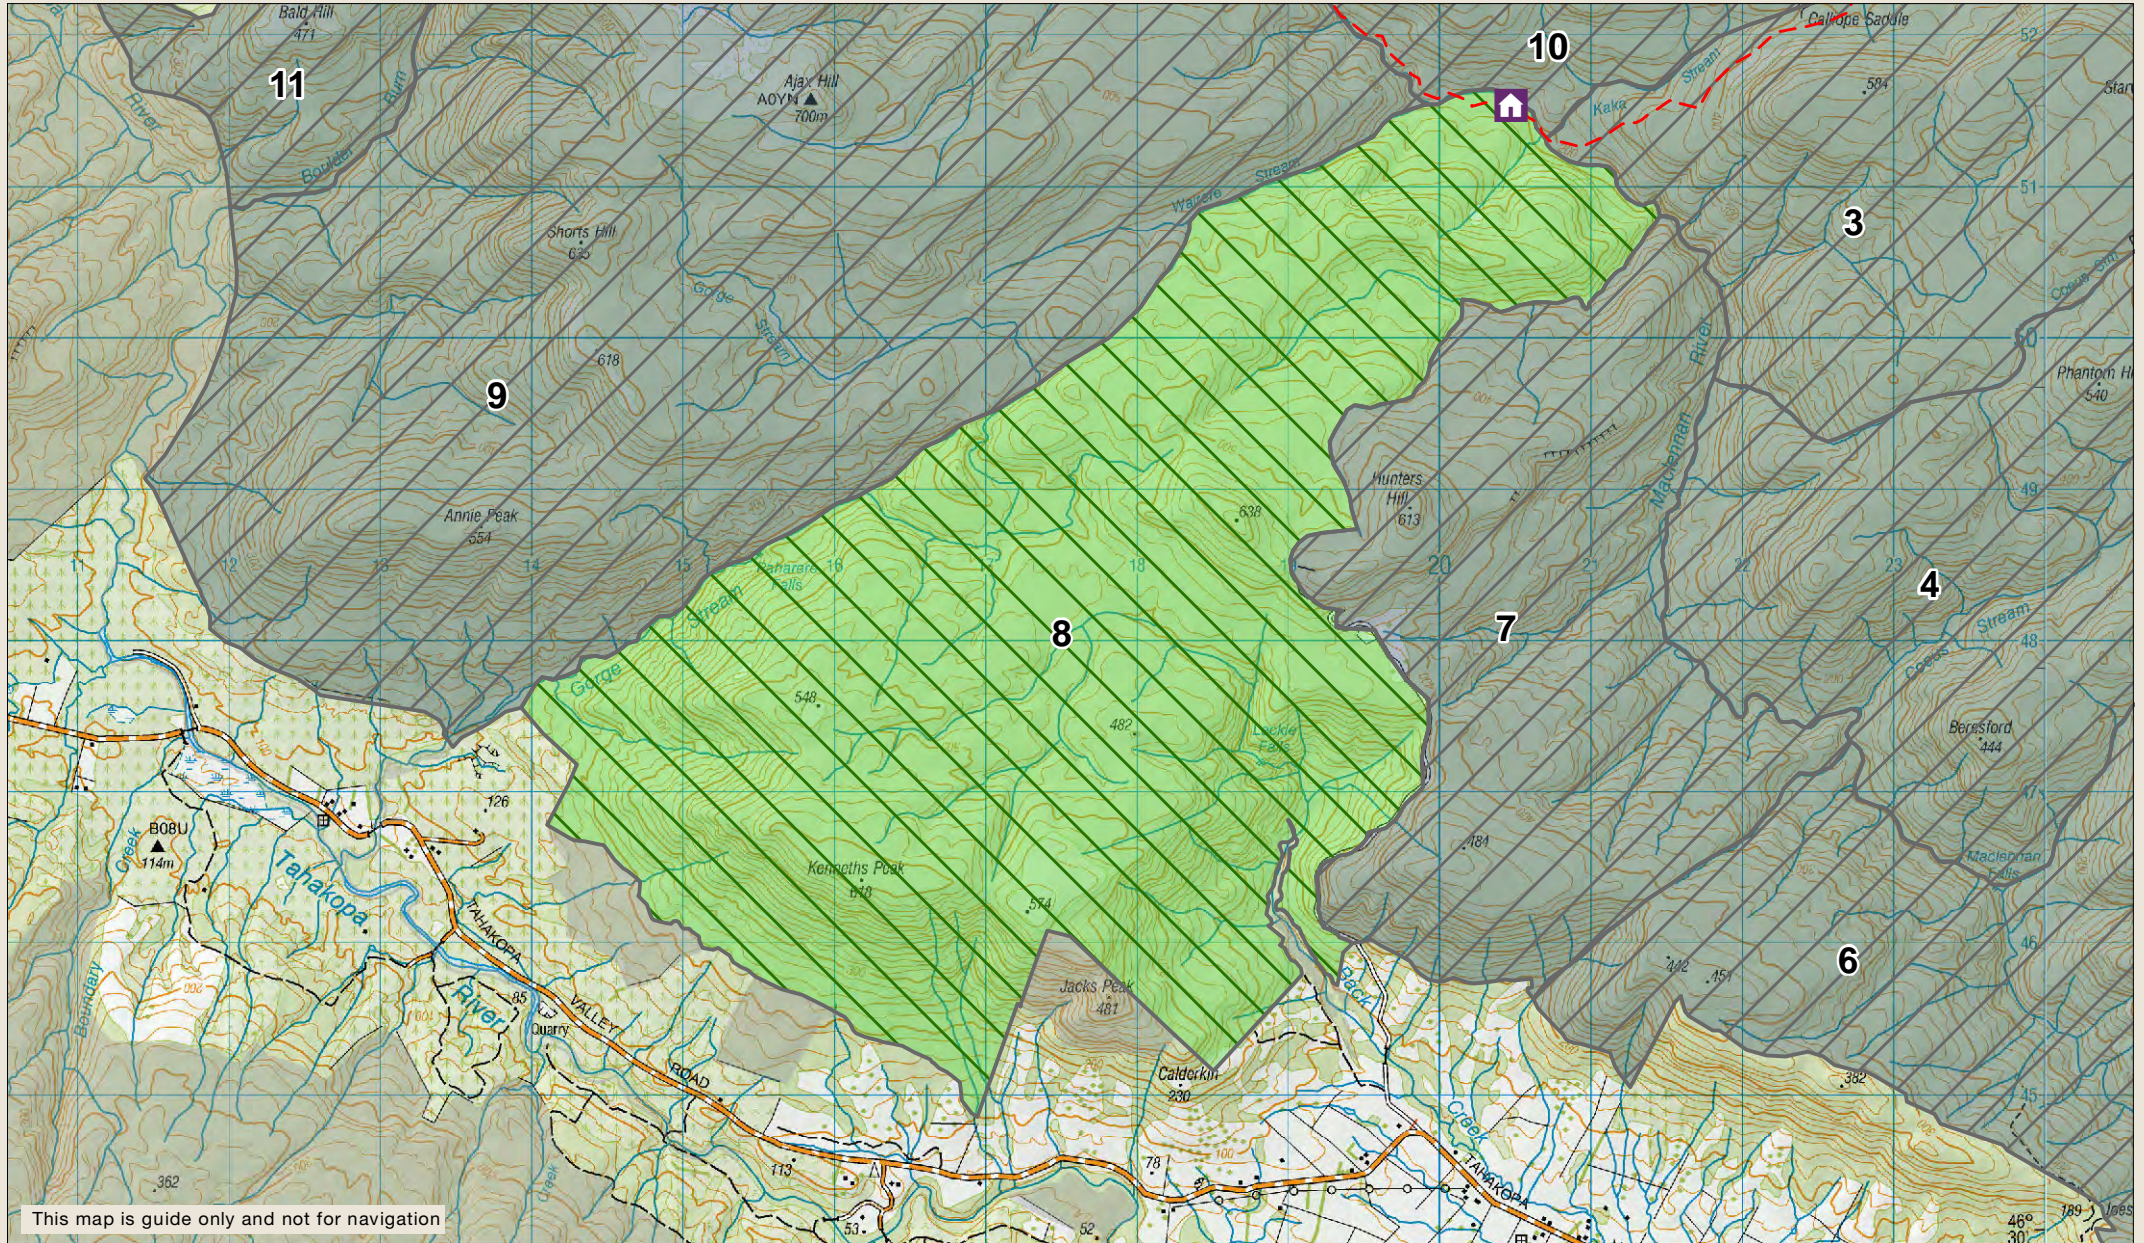

# Recreation Hunting Permit Map

## Catlins Maclennan Roar Ballot - Block 8

Check your permit for conditions that may apply to this area

This map is guide only and not for navigation

	Permitted Block		Other Blocks		Other Public Conservation Land		Huts		Tramping track
-------------------------------------------------------------------------------------	-----------------	-------------------------------------------------------------------------------------	--------------	-------------------------------------------------------------------------------------	--------------------------------	---------------------------------------------------------------------------------------	------	---------------------------------------------------------------------------------------	----------------

1 Km

Monday 15 January 2017  
Not for publication nor navigation  
Crown Copyright Reserved  
Catlins Maclennan roar block maps - A4.mxd