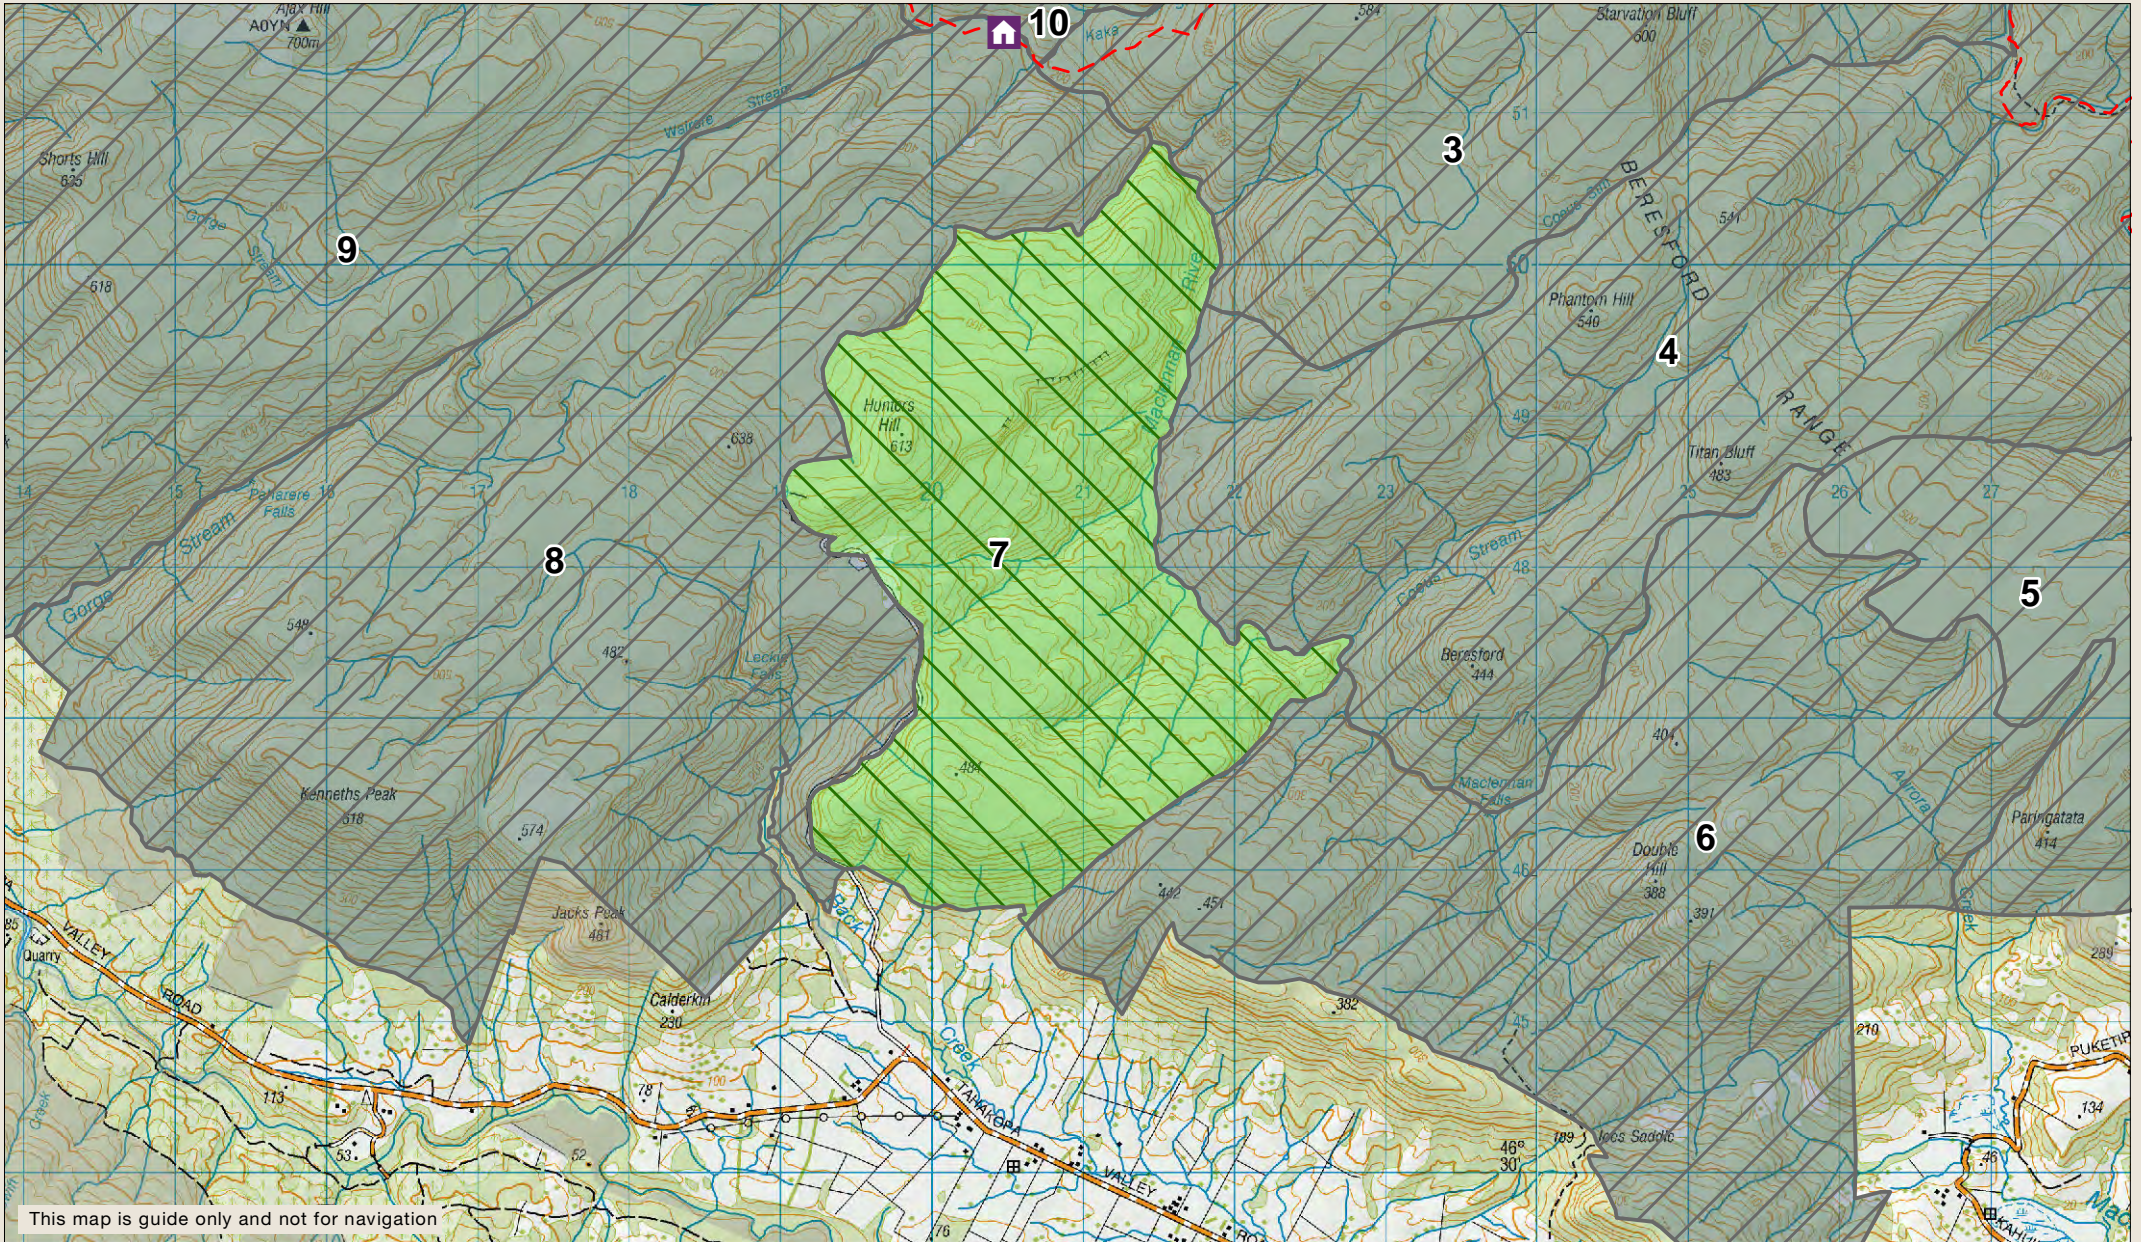

# Recreation Hunting Permit Map

## Catlins Maclellan Roar Ballot - Block 7

Check your permit for conditions that may apply to this area

This map is guide only and not for navigation

 Permitted Block     Other Blocks     Other Public Conservation Land     Huts     Tramping track

1 Km

Monday 15 January 2017  
Not for publication nor navigation  
Crown Copyright Reserved  
Catlins Maclellan roar block maps - A4.mxd