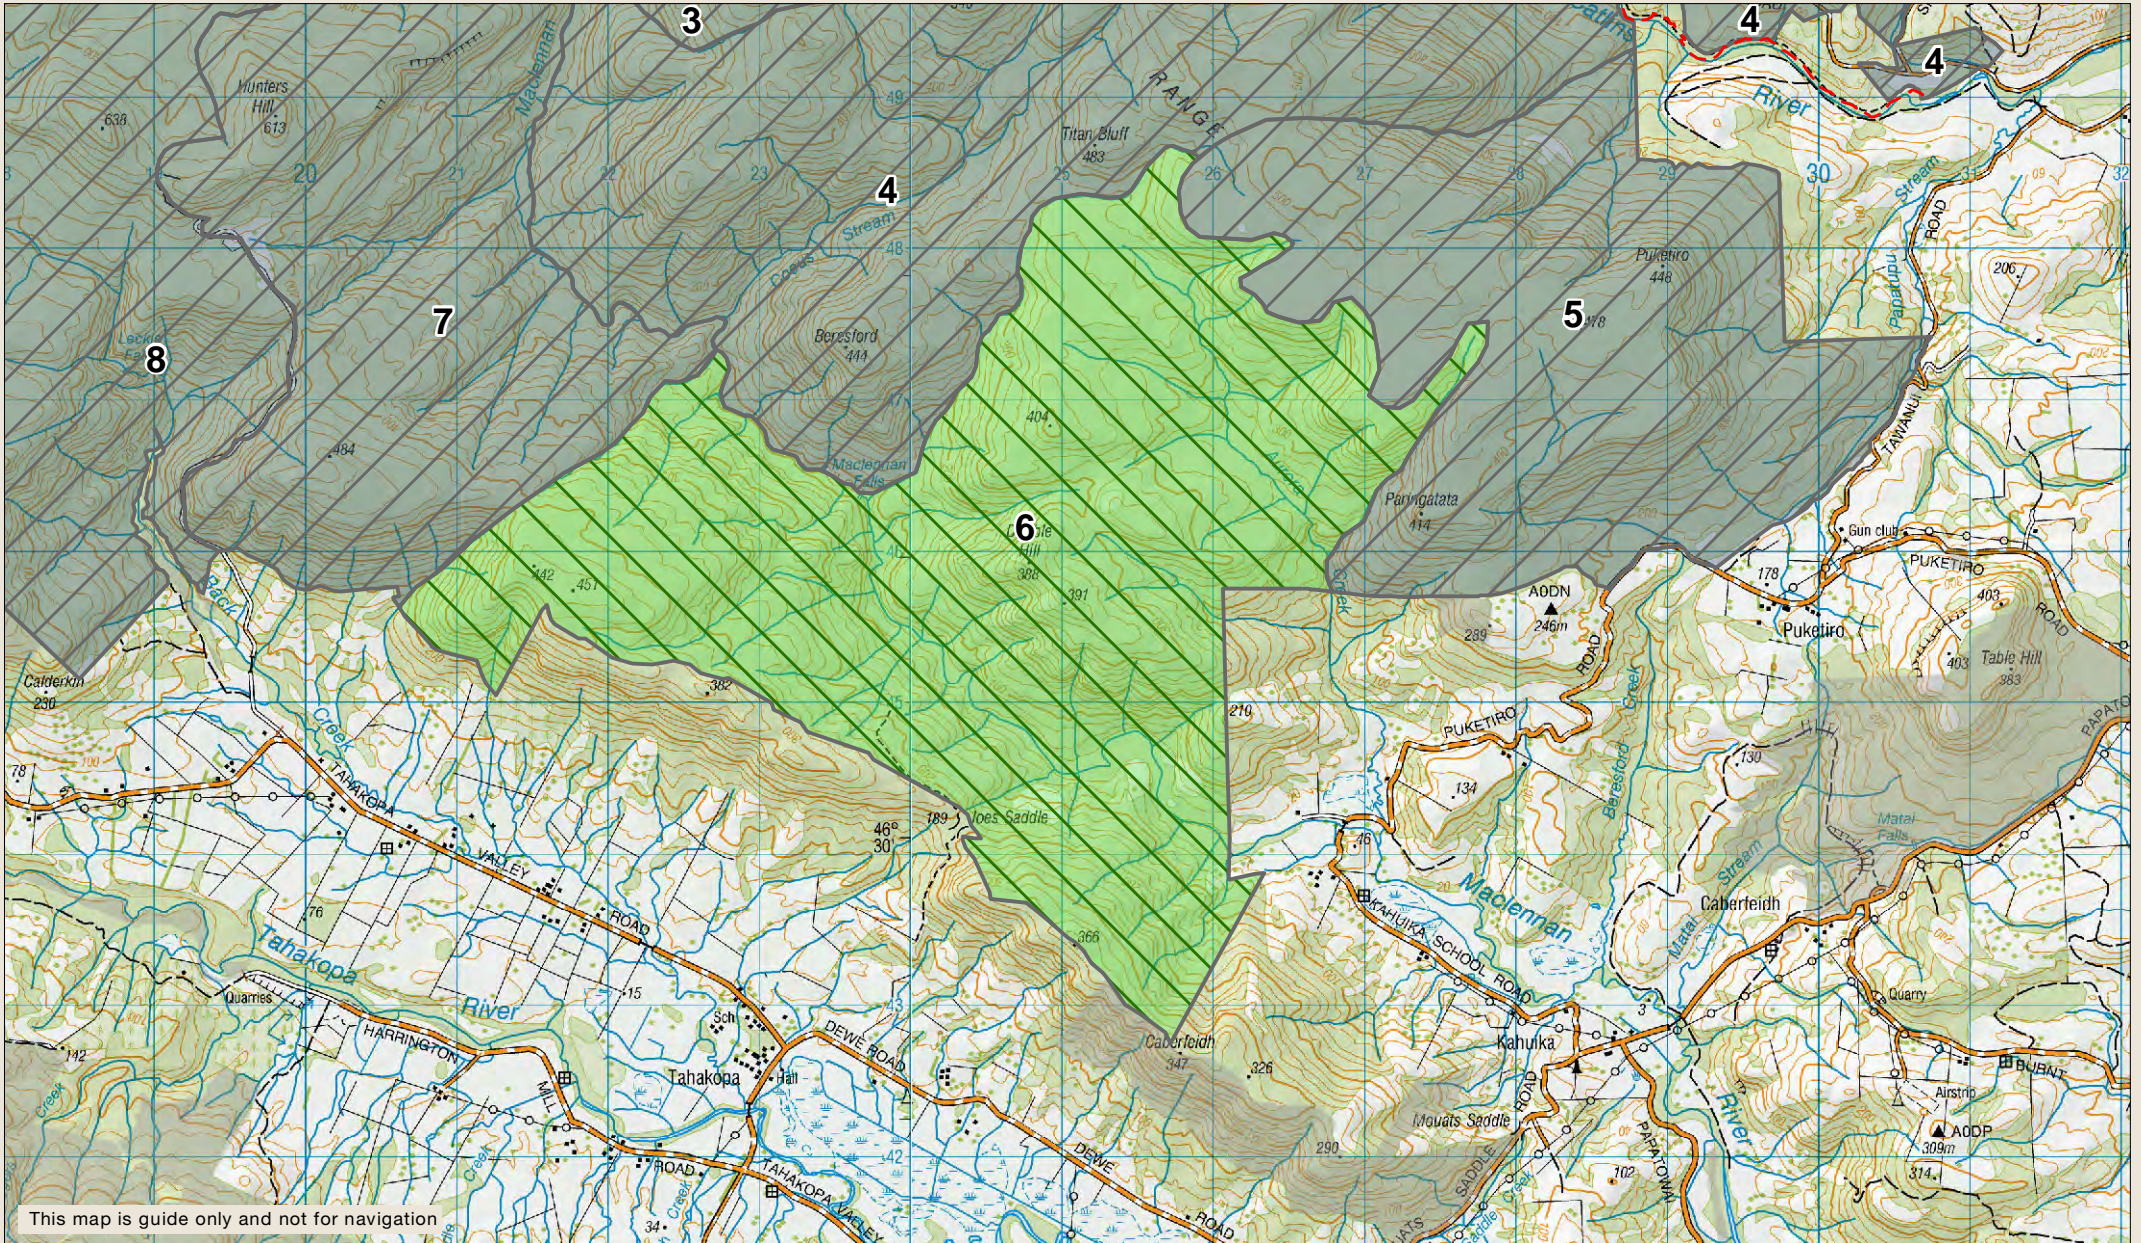

Recreation Hunting Permit Map

Catlins Maclellan Roar Ballot - Block 6

Check your permit for conditions that may apply to this area

	Permitted Block		Other Blocks		Other Public Conservation Land		Huts		Tramping track
---	-----------------	---	--------------	---	--------------------------------	---	------	---	----------------

1 Km

Monday 15 January 2017
Not for publication nor navigation
Crown Copyright Reserved
Catlins Maclellan roar block maps - A4.mxd