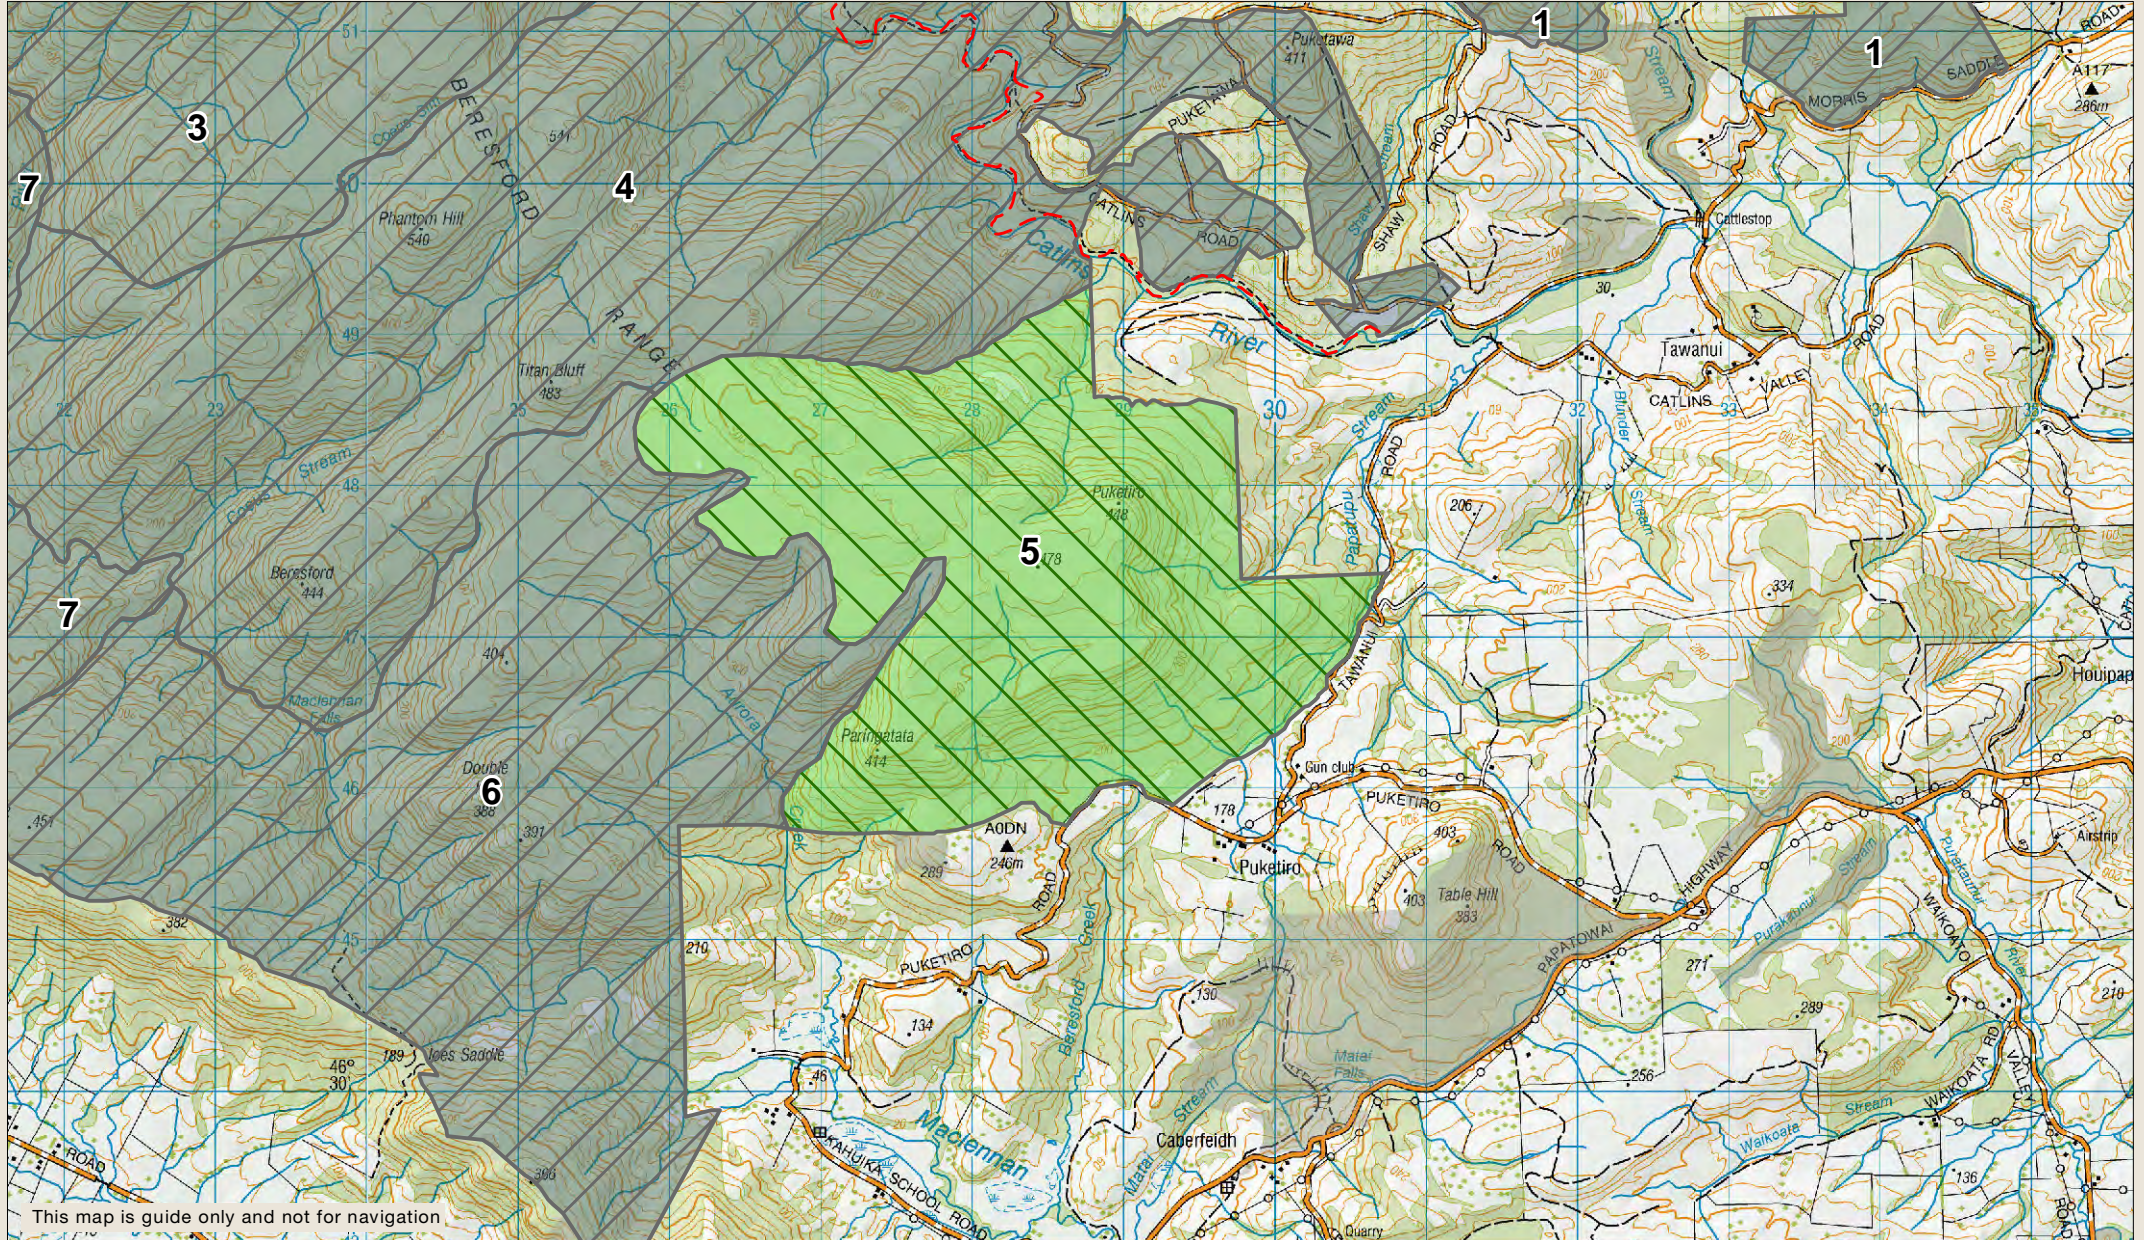

Recreation Hunting Permit Map

Catlins Maclellan Roar Ballot - Block 5

Check your permit for conditions that may apply to this area

This map is guide only and not for navigation

	Permitted Block		Other Blocks		Other Public Conservation Land		Huts		Tramping track
---	-----------------	---	--------------	---	--------------------------------	---	------	---	----------------

1 Km

Monday 15 January 2017
Not for publication nor navigation
Crown Copyright Reserved
Catlins Maclellan roar block maps - A4.mxd