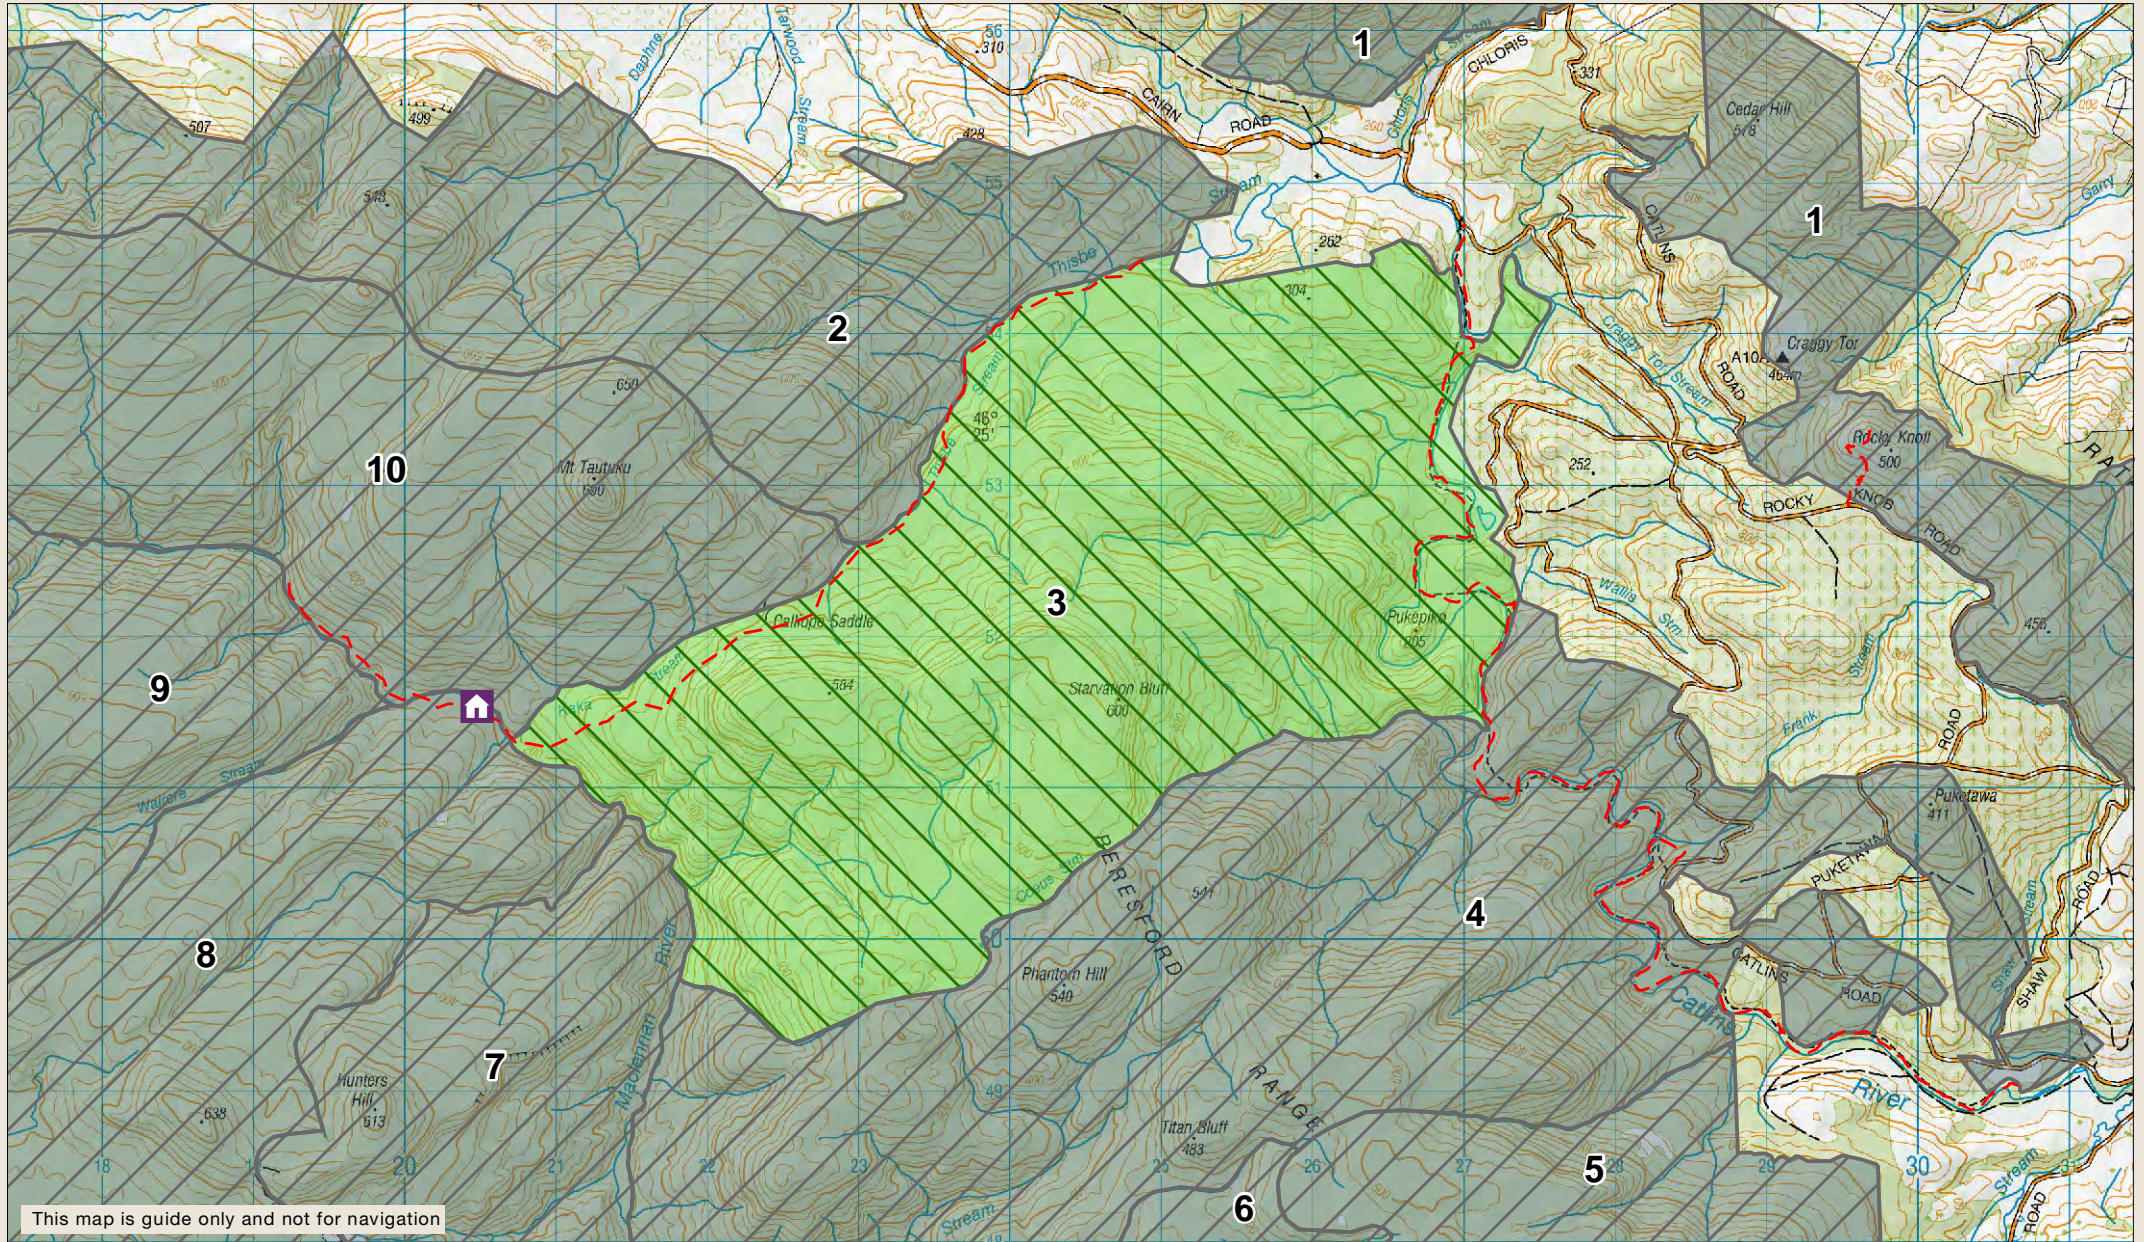

Recreation Hunting Permit Map

Catlins Maclellan Roar Ballot - Block 3

Check your permit for conditions that may apply to this area

This map is guide only and not for navigation

	Permitted Block		Other Blocks		Other Public Conservation Land		Huts		Tramping track
---	-----------------	---	--------------	---	--------------------------------	---	------	---	----------------

1 Km

Monday 15 January 2017
Not for publication nor navigation
Crown Copyright Reserved
Catlins Maclellan roar block maps - A4.mxd