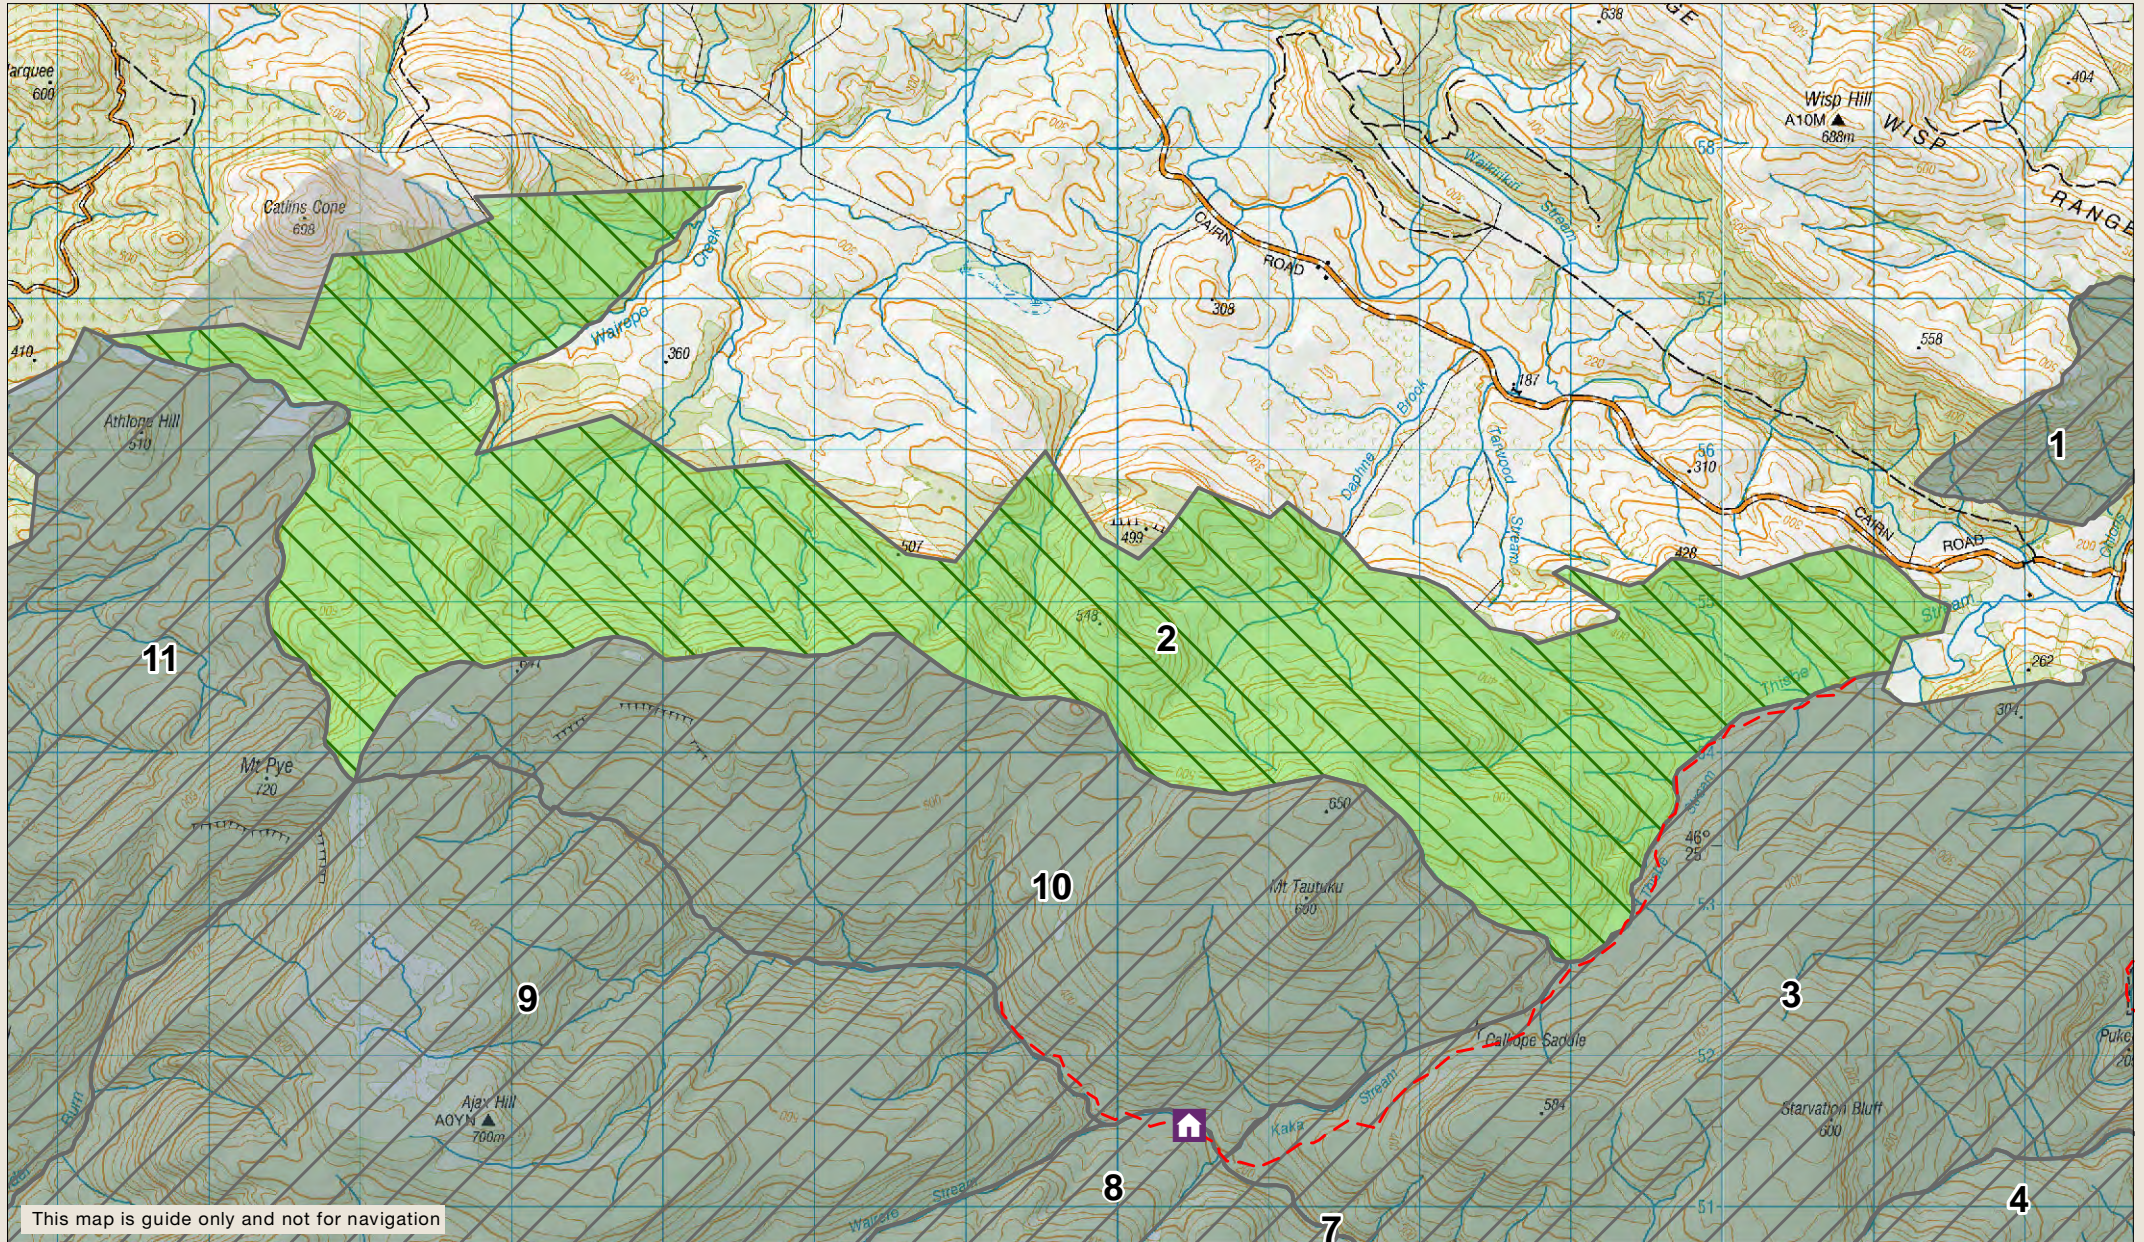

Recreation Hunting Permit Map

Catlins Maclennan Roar Ballot - Block 2

Check your permit for conditions that may apply to this area

This map is guide only and not for navigation

	Permitted Block		Other Blocks		Other Public Conservation Land		Huts		Tramping track
-------------------------------------------------------------------------------------	-----------------	-------------------------------------------------------------------------------------	--------------	-------------------------------------------------------------------------------------	--------------------------------	---------------------------------------------------------------------------------------	------	---------------------------------------------------------------------------------------	----------------

1 Km

Monday 15 January 2017
Not for publication nor navigation
Crown Copyright Reserved
Catlins Maclennan roar block maps - A4.mxd