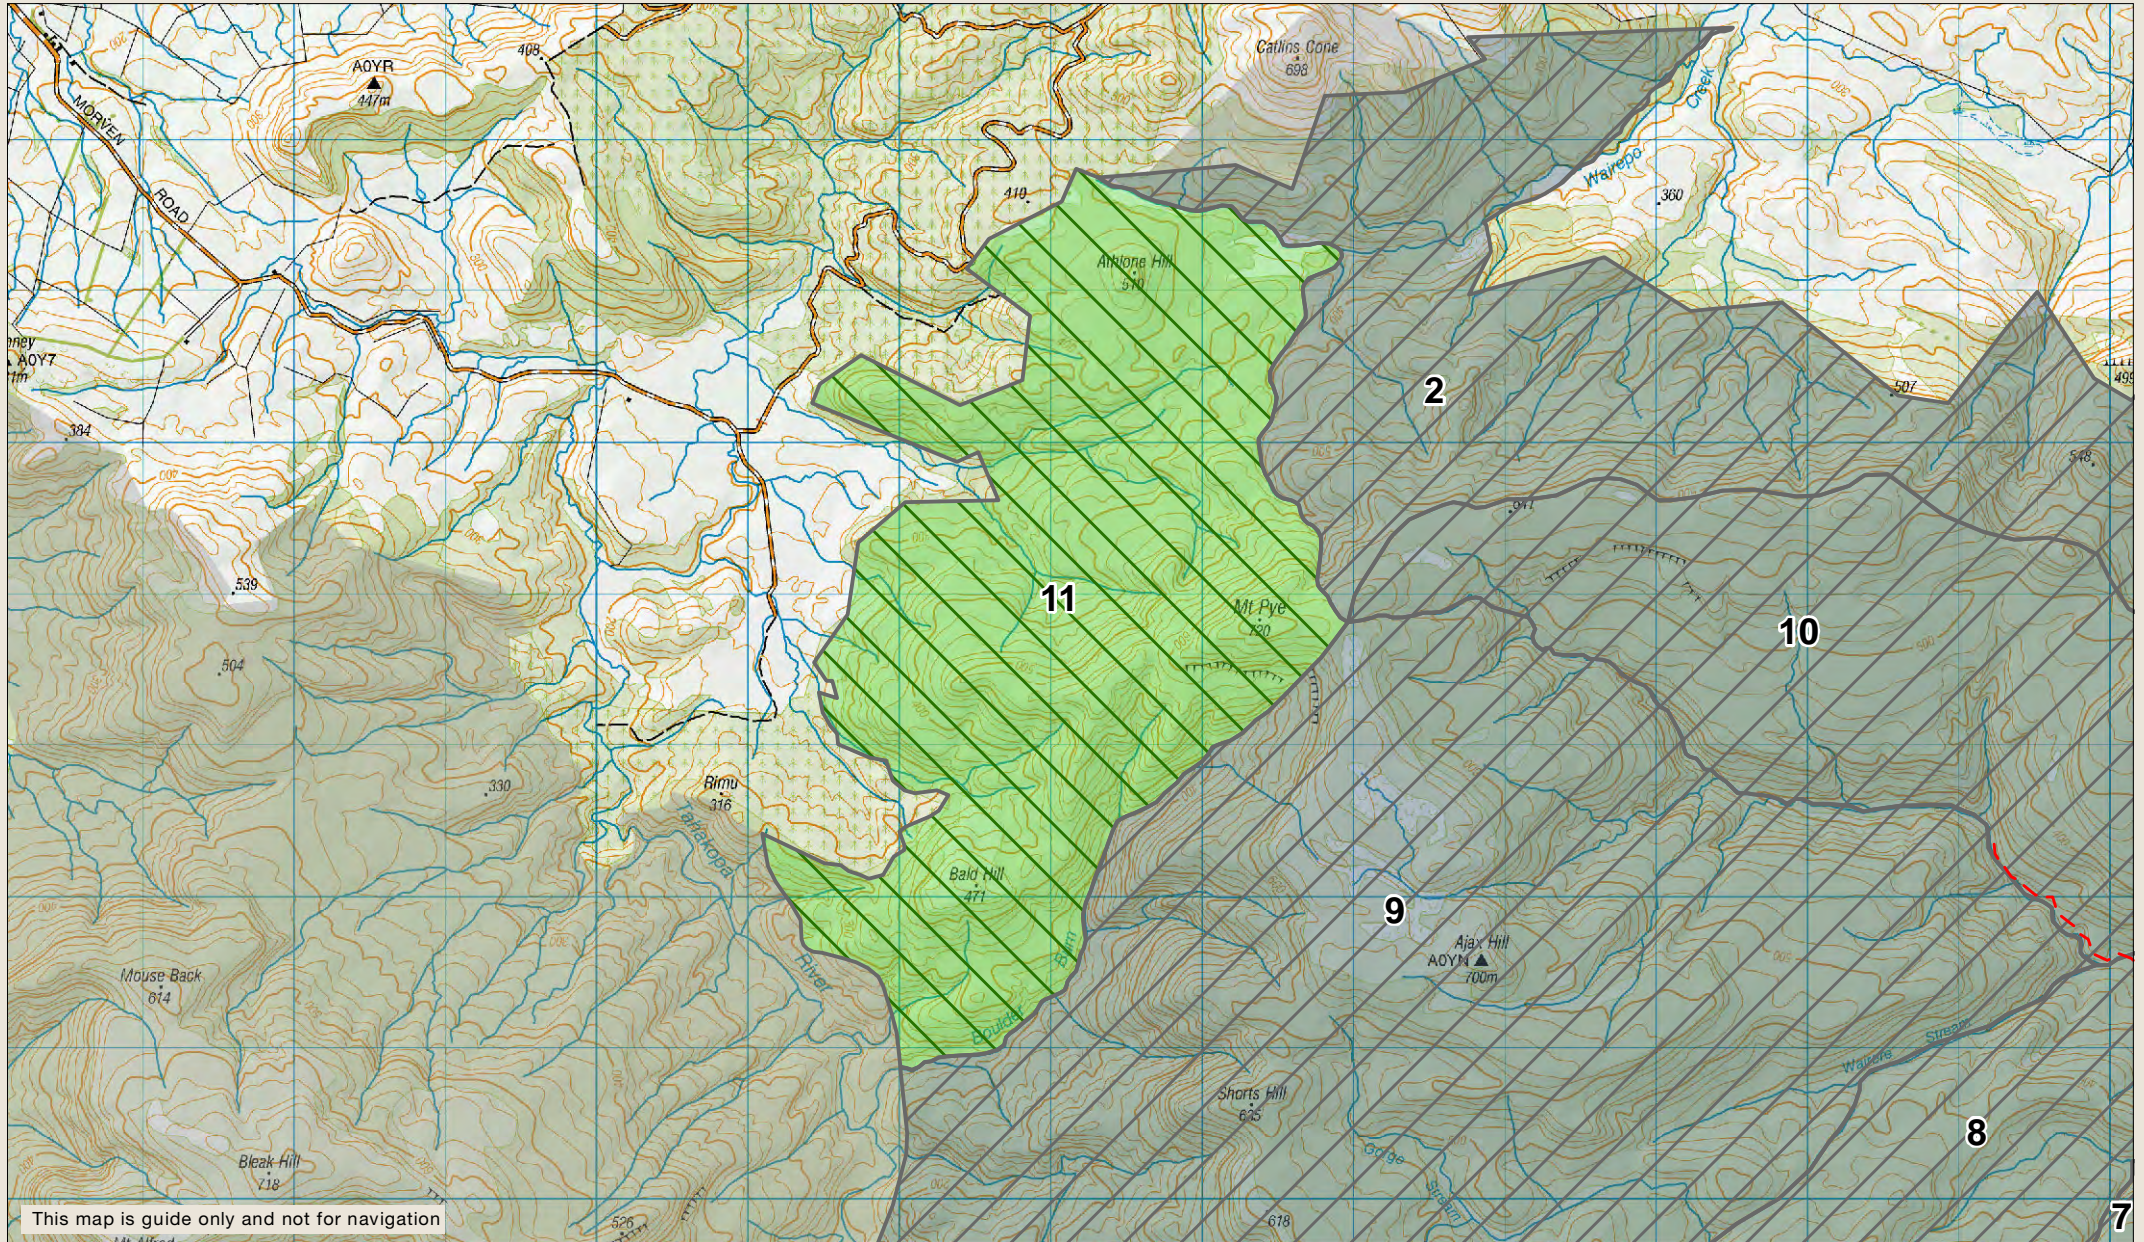

Recreation Hunting Permit Map

Catlins Maclellan Roar Ballot - Block 11

Check your permit for conditions that may apply to this area

 Permitted Block  Other Blocks  Other Public Conservation Land  Huts  Tramping track

1 Km

Monday 15 January 2017
Not for publication nor navigation
Crown Copyright Reserved
Catlins Maclellan roar block maps - A4.mxd