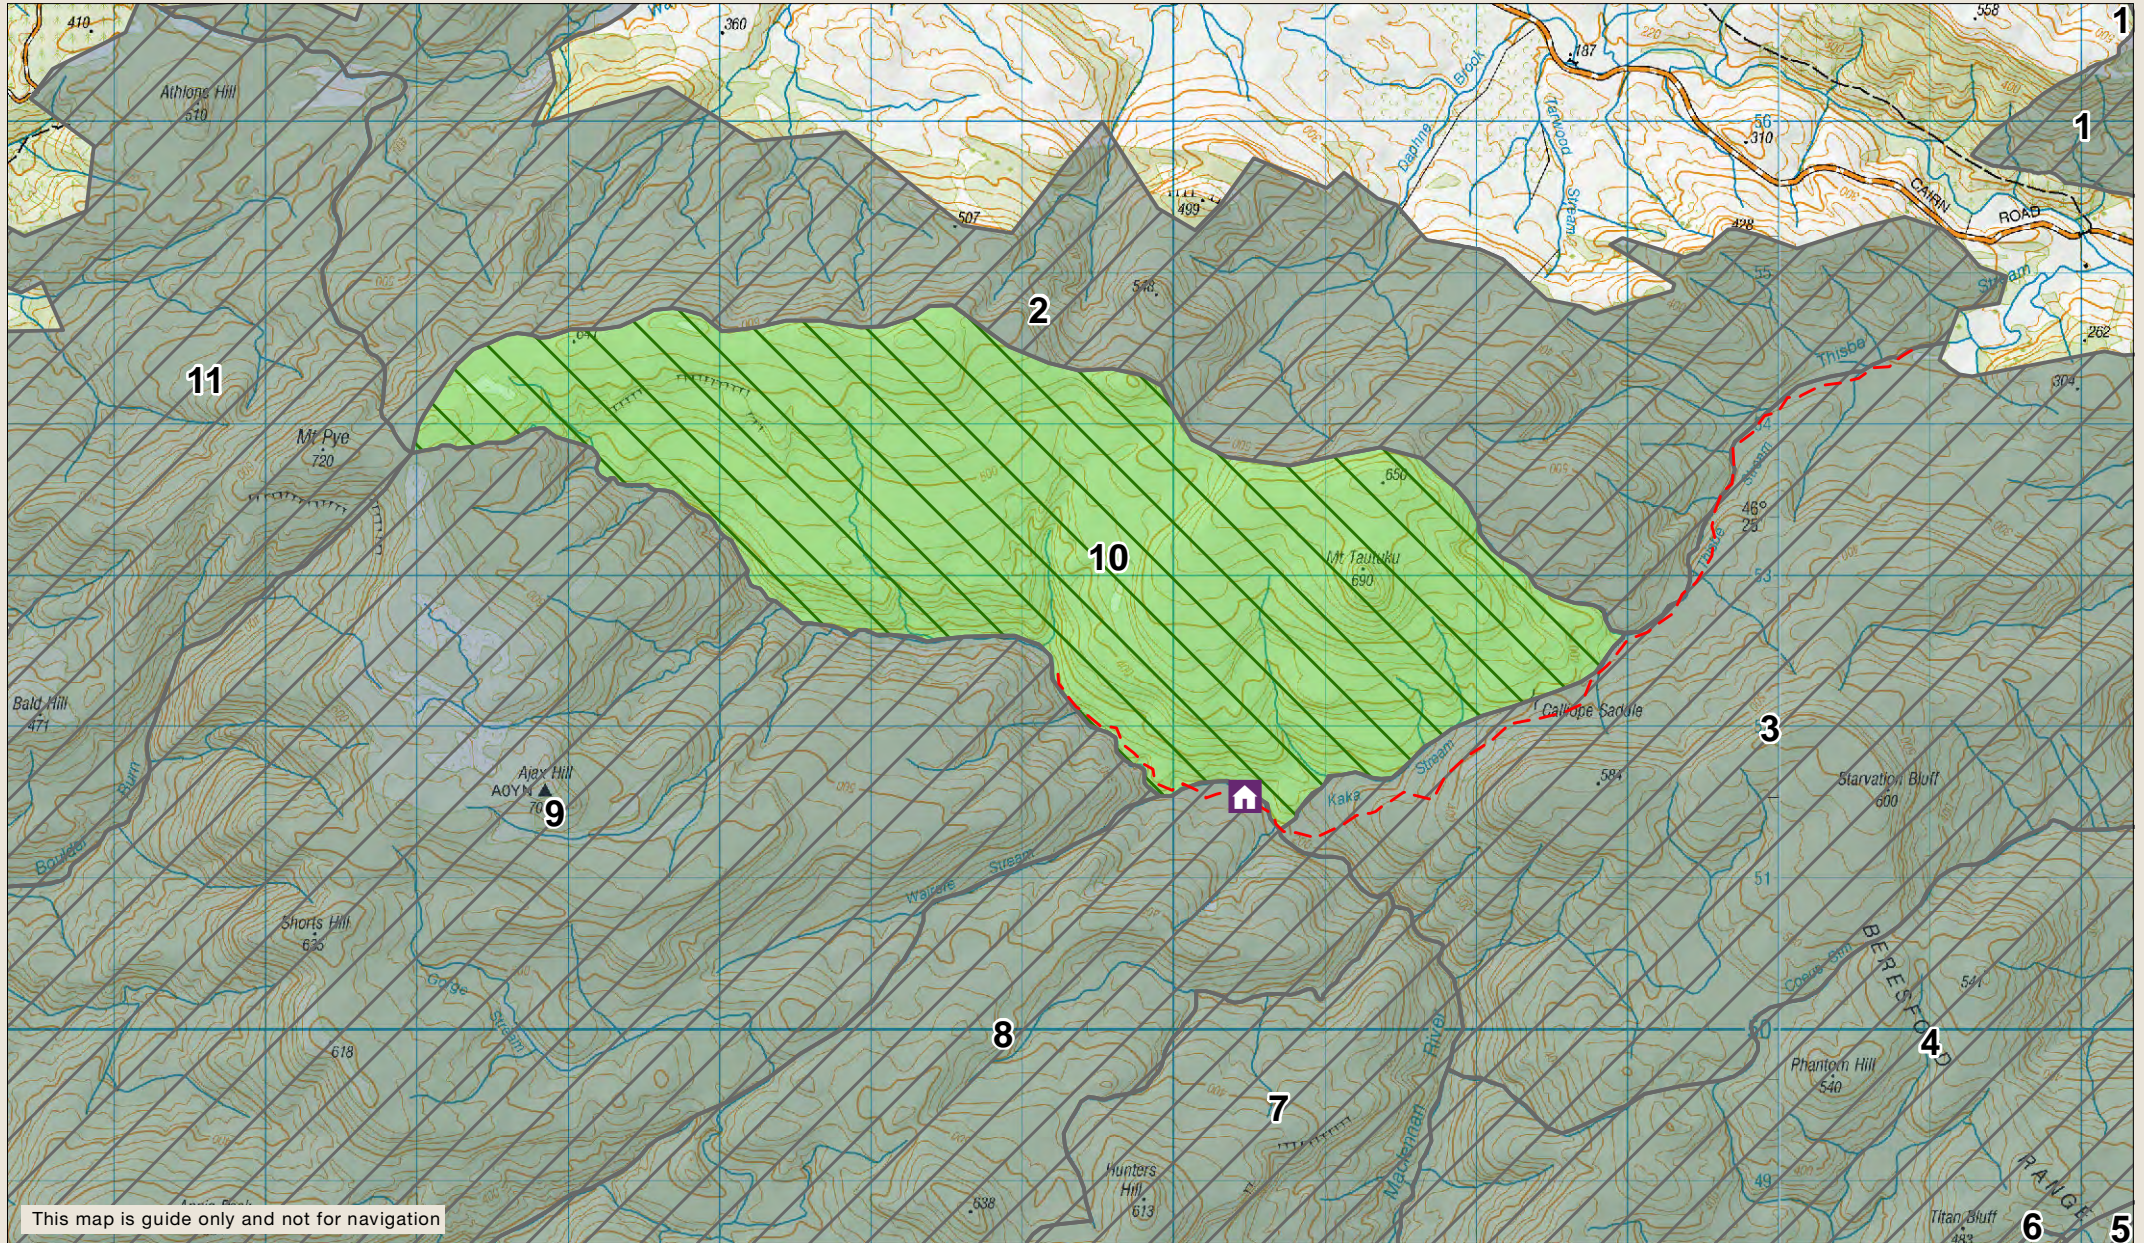

Recreation Hunting Permit Map

Catlins Maclellan Roar Ballot - Block 10

Check your permit for conditions that may apply to this area

This map is guide only and not for navigation

	Permitted Block		Other Blocks		Other Public Conservation Land		Huts		Tramping track
---	-----------------	---	--------------	---	--------------------------------	---	------	---	----------------

1 Km

Monday 15 January 2017
Not for publication nor navigation
Crown Copyright Reserved
Catlins Maclellan roar block maps - A4.mxd