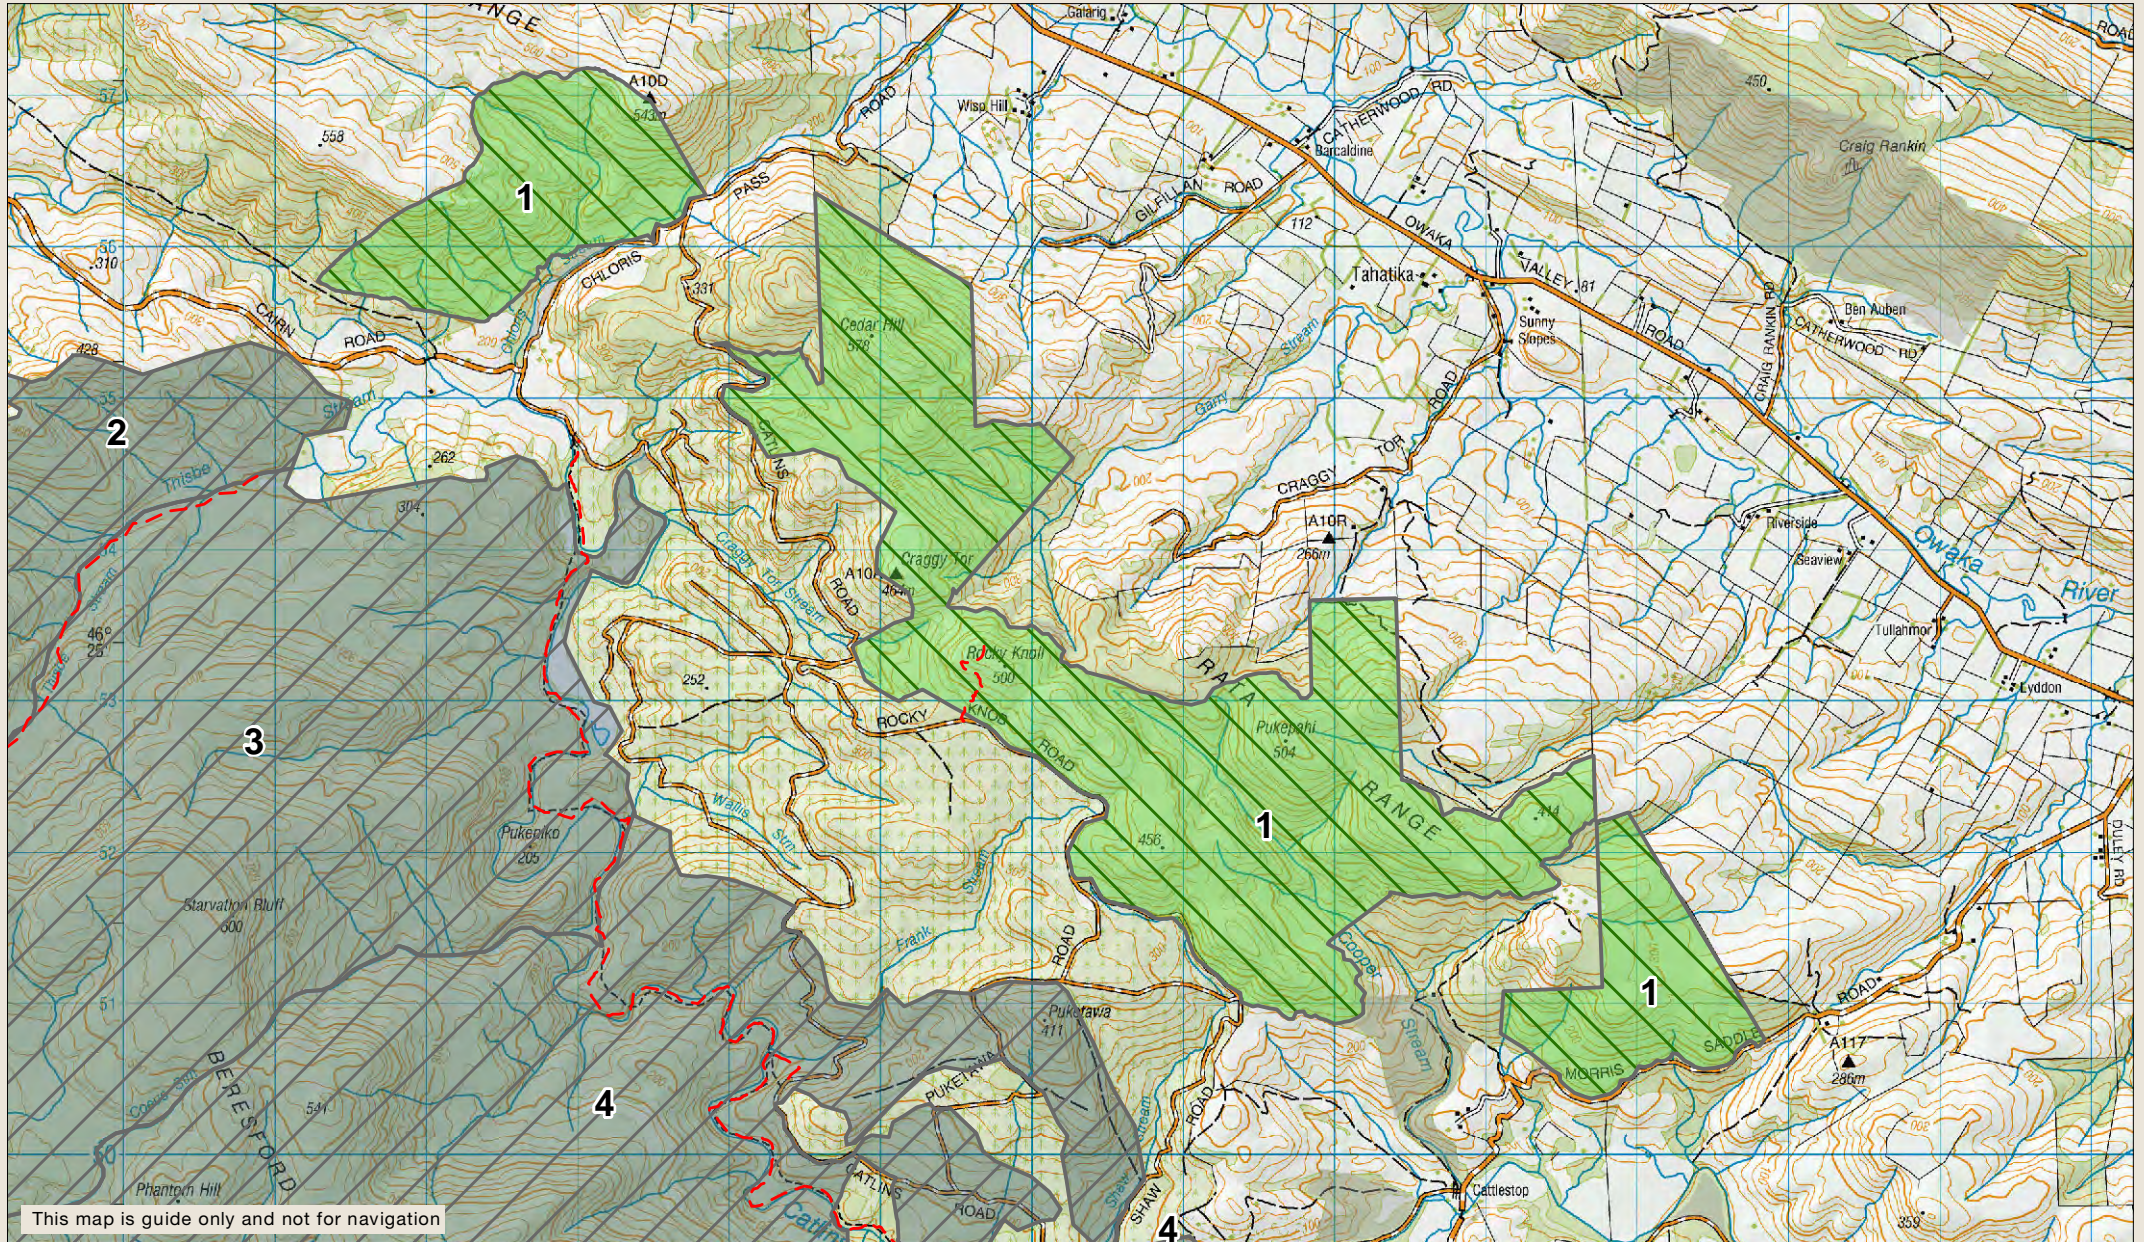

Recreation Hunting Permit Map

Catlins Maclellan Roar Ballot - Block 1

Check your permit for conditions that may apply to this area

This map is guide only and not for navigation

Permitted Block
 Other Blocks
 Other Public Conservation Land
 Huts
 Tramping track

Monday 15 January 2017
Not for publication nor navigation
Crown Copyright Reserved
Catlins Maclellan roar block maps - A4.mxd