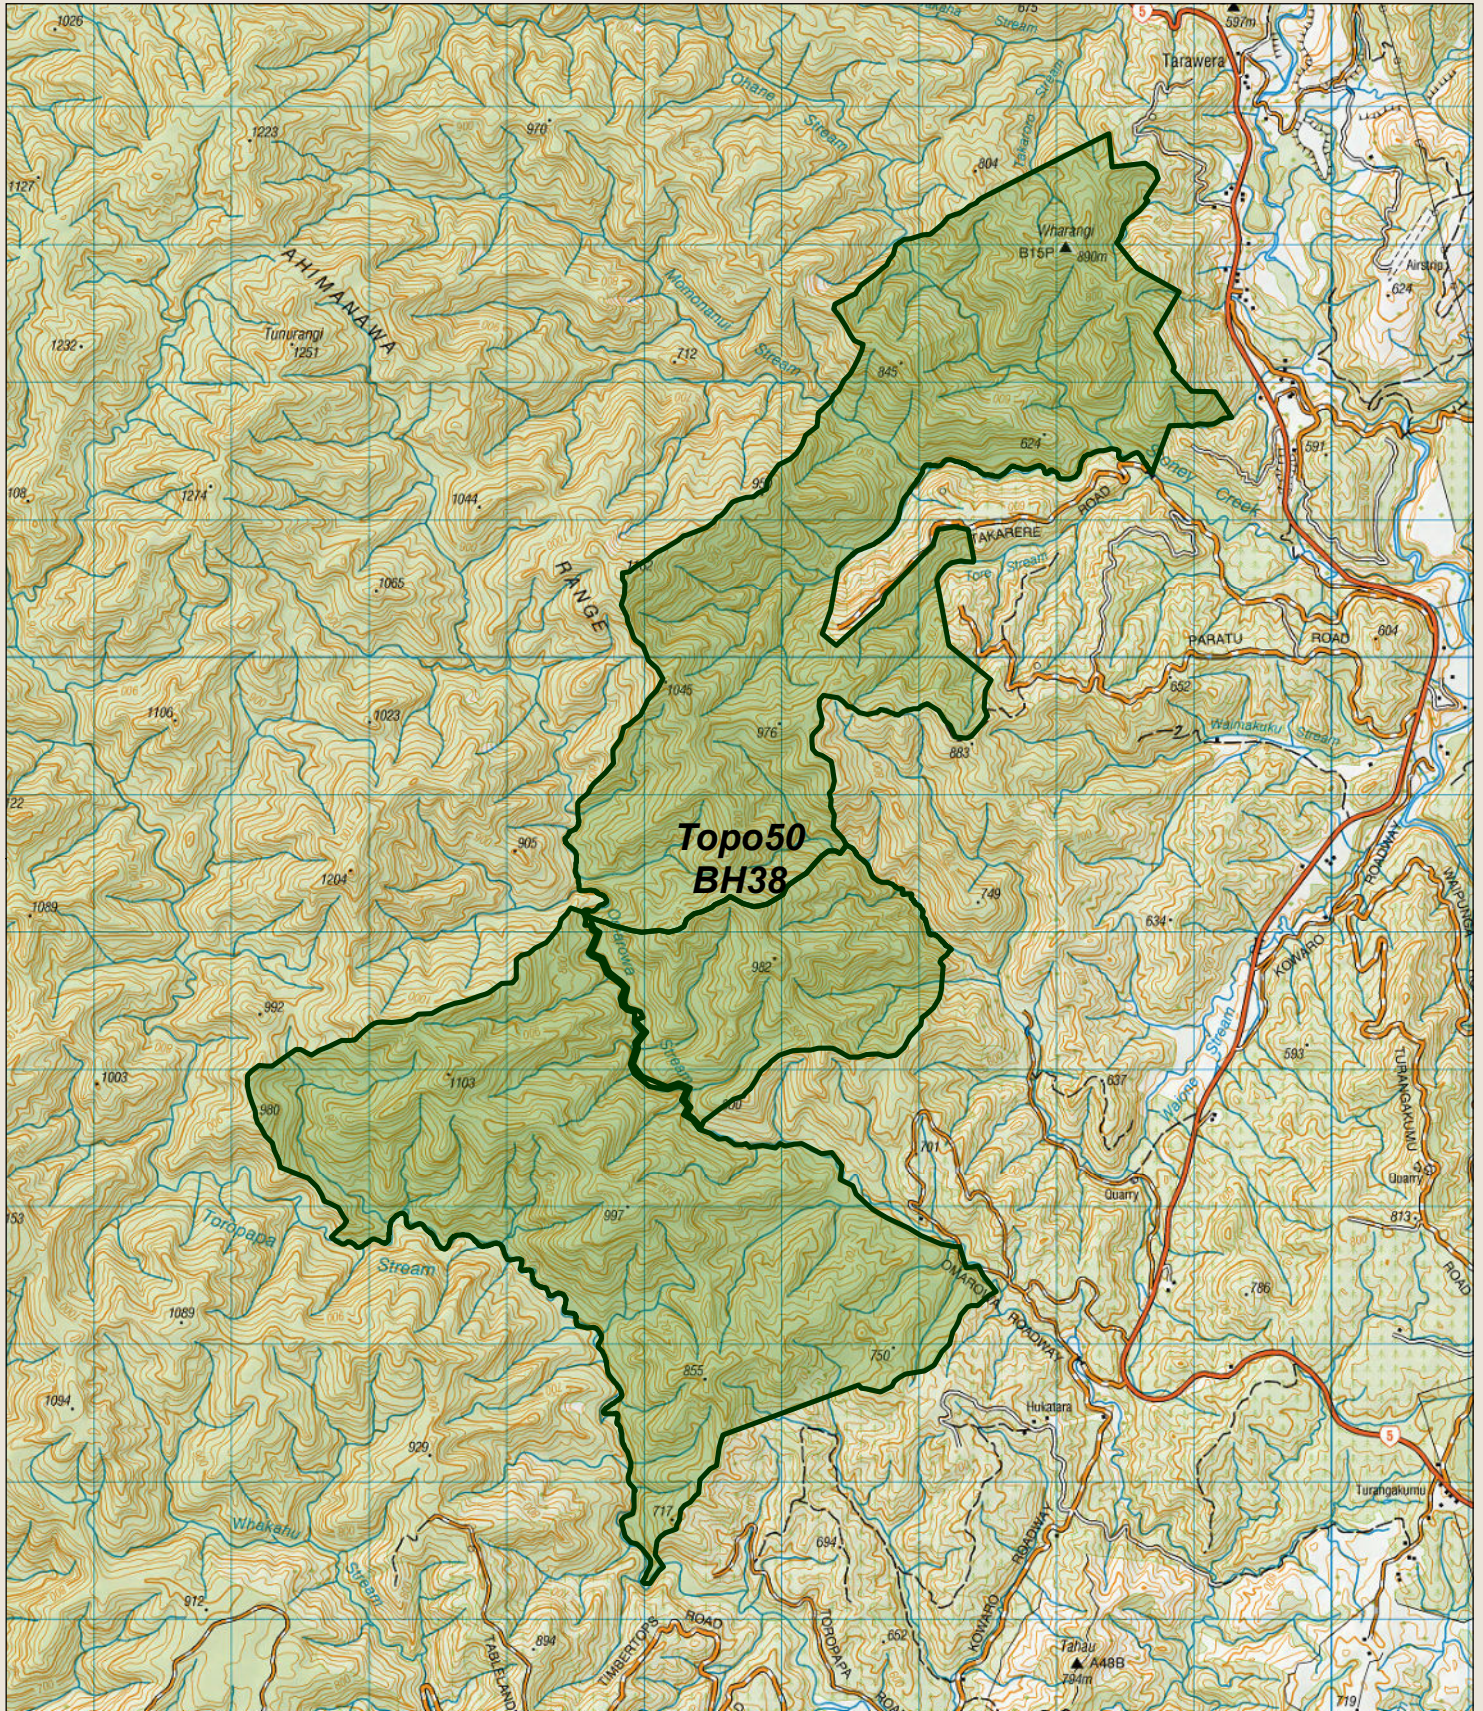

HAWKE'S BAY CONSERVATION AREAS Tarawera and Stoney Creek Hunting Area

Department of
Conservation
Te Papa Atawhai

Check your permit and the DOC website for conditions that may apply to this area: www.doc.govt.nz/hunting

- Boundary of this hunting area
- LINZ Topo50 sheet
- Hunting is permitted

This map is a guide only and should not be used for navigational purposes. We recommend NZTopo50 series map

New Zealand Government