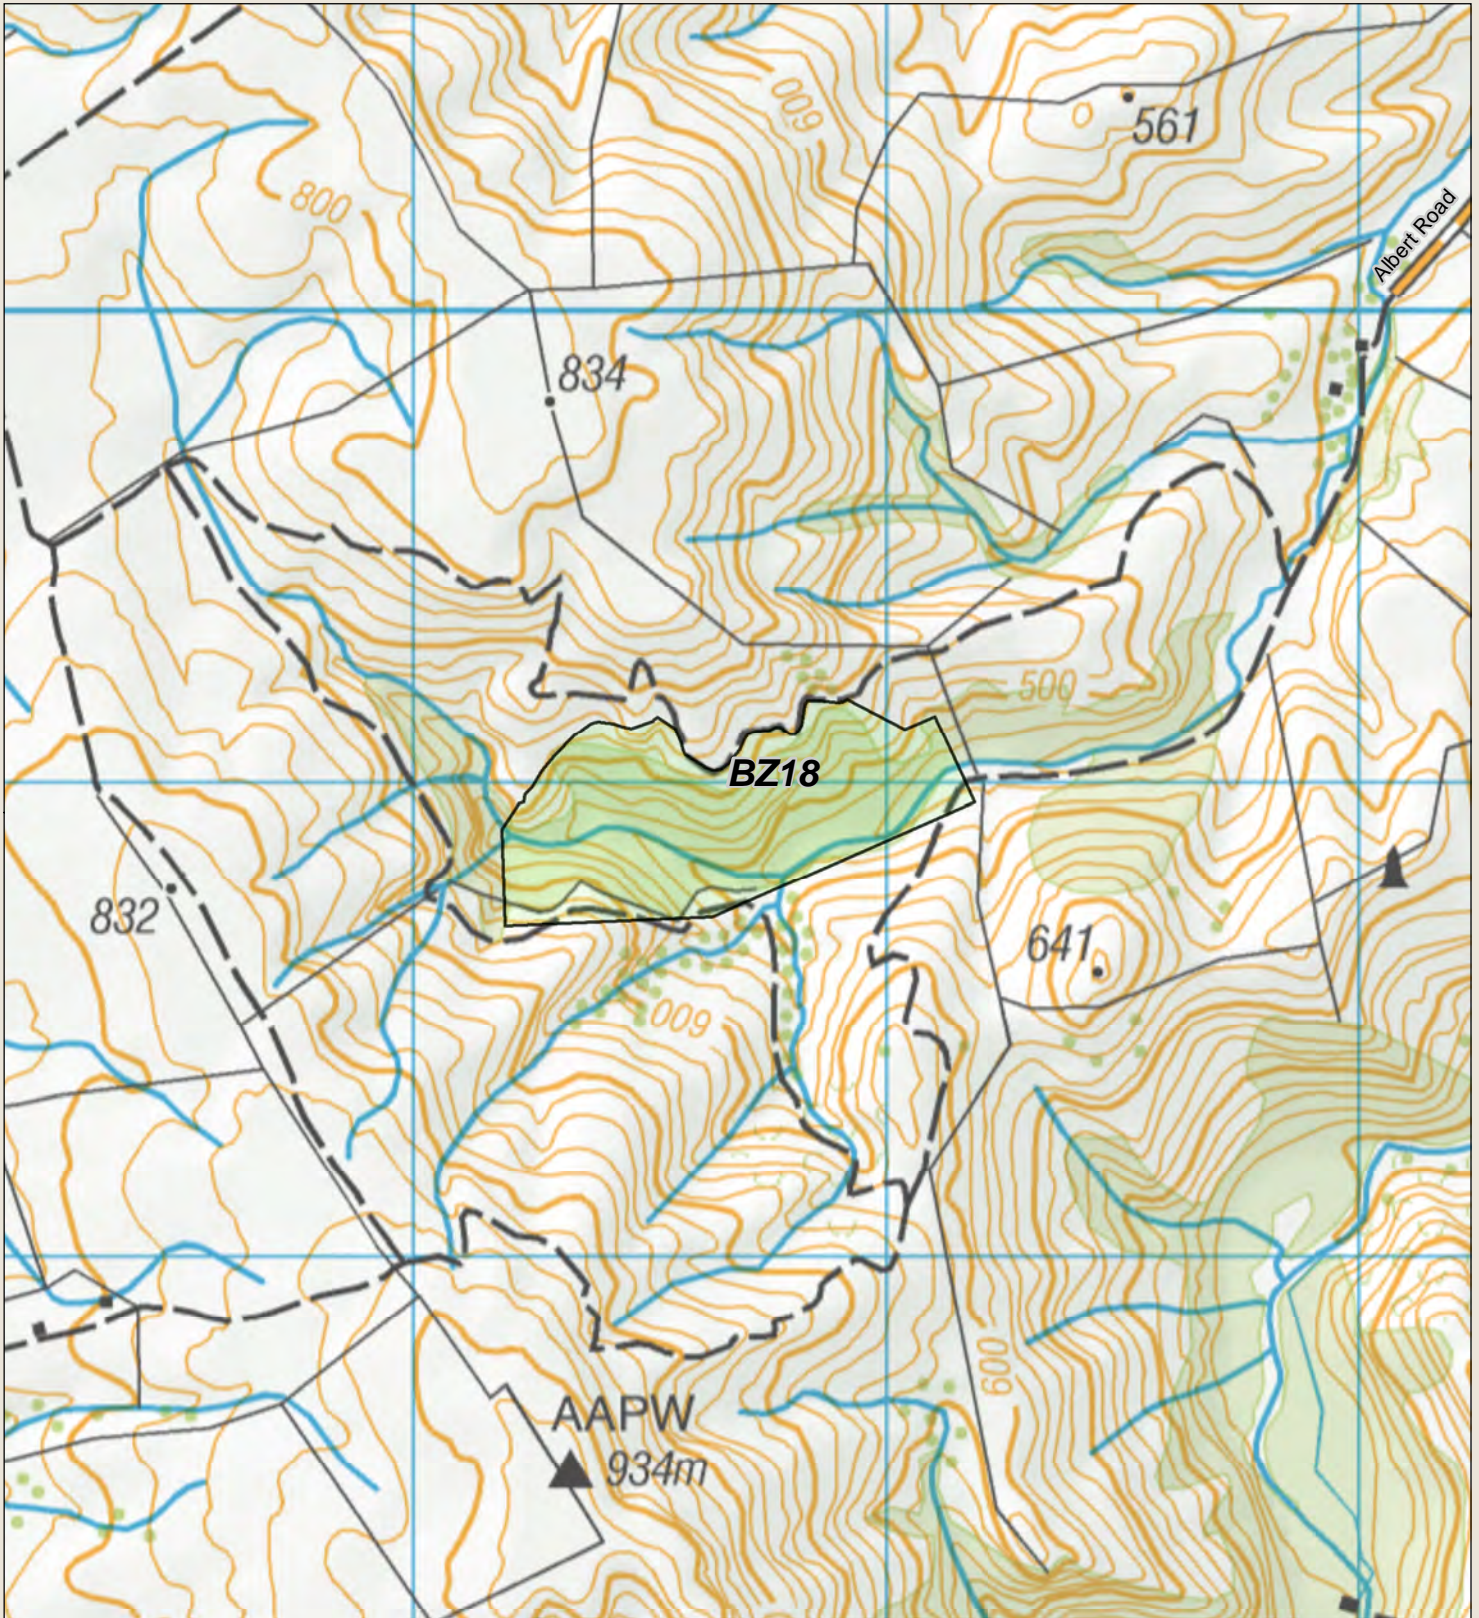

Mid and South Canterbury hunting areas

Check your permit and the DOC website for conditions that may apply to this area: www.doc.govt.nz/hunting

This map is a guide only and should not be used for navigational purposes. We recommend NZTopo50 series map(s)

-  Boundary of this hunting block
-  Hunting is permitted
-  Hunting is restricted
-  Hunting is prohibited

 NZTopo50 map sheets

*On DOC tracks Dog/Firearm conditions may apply.