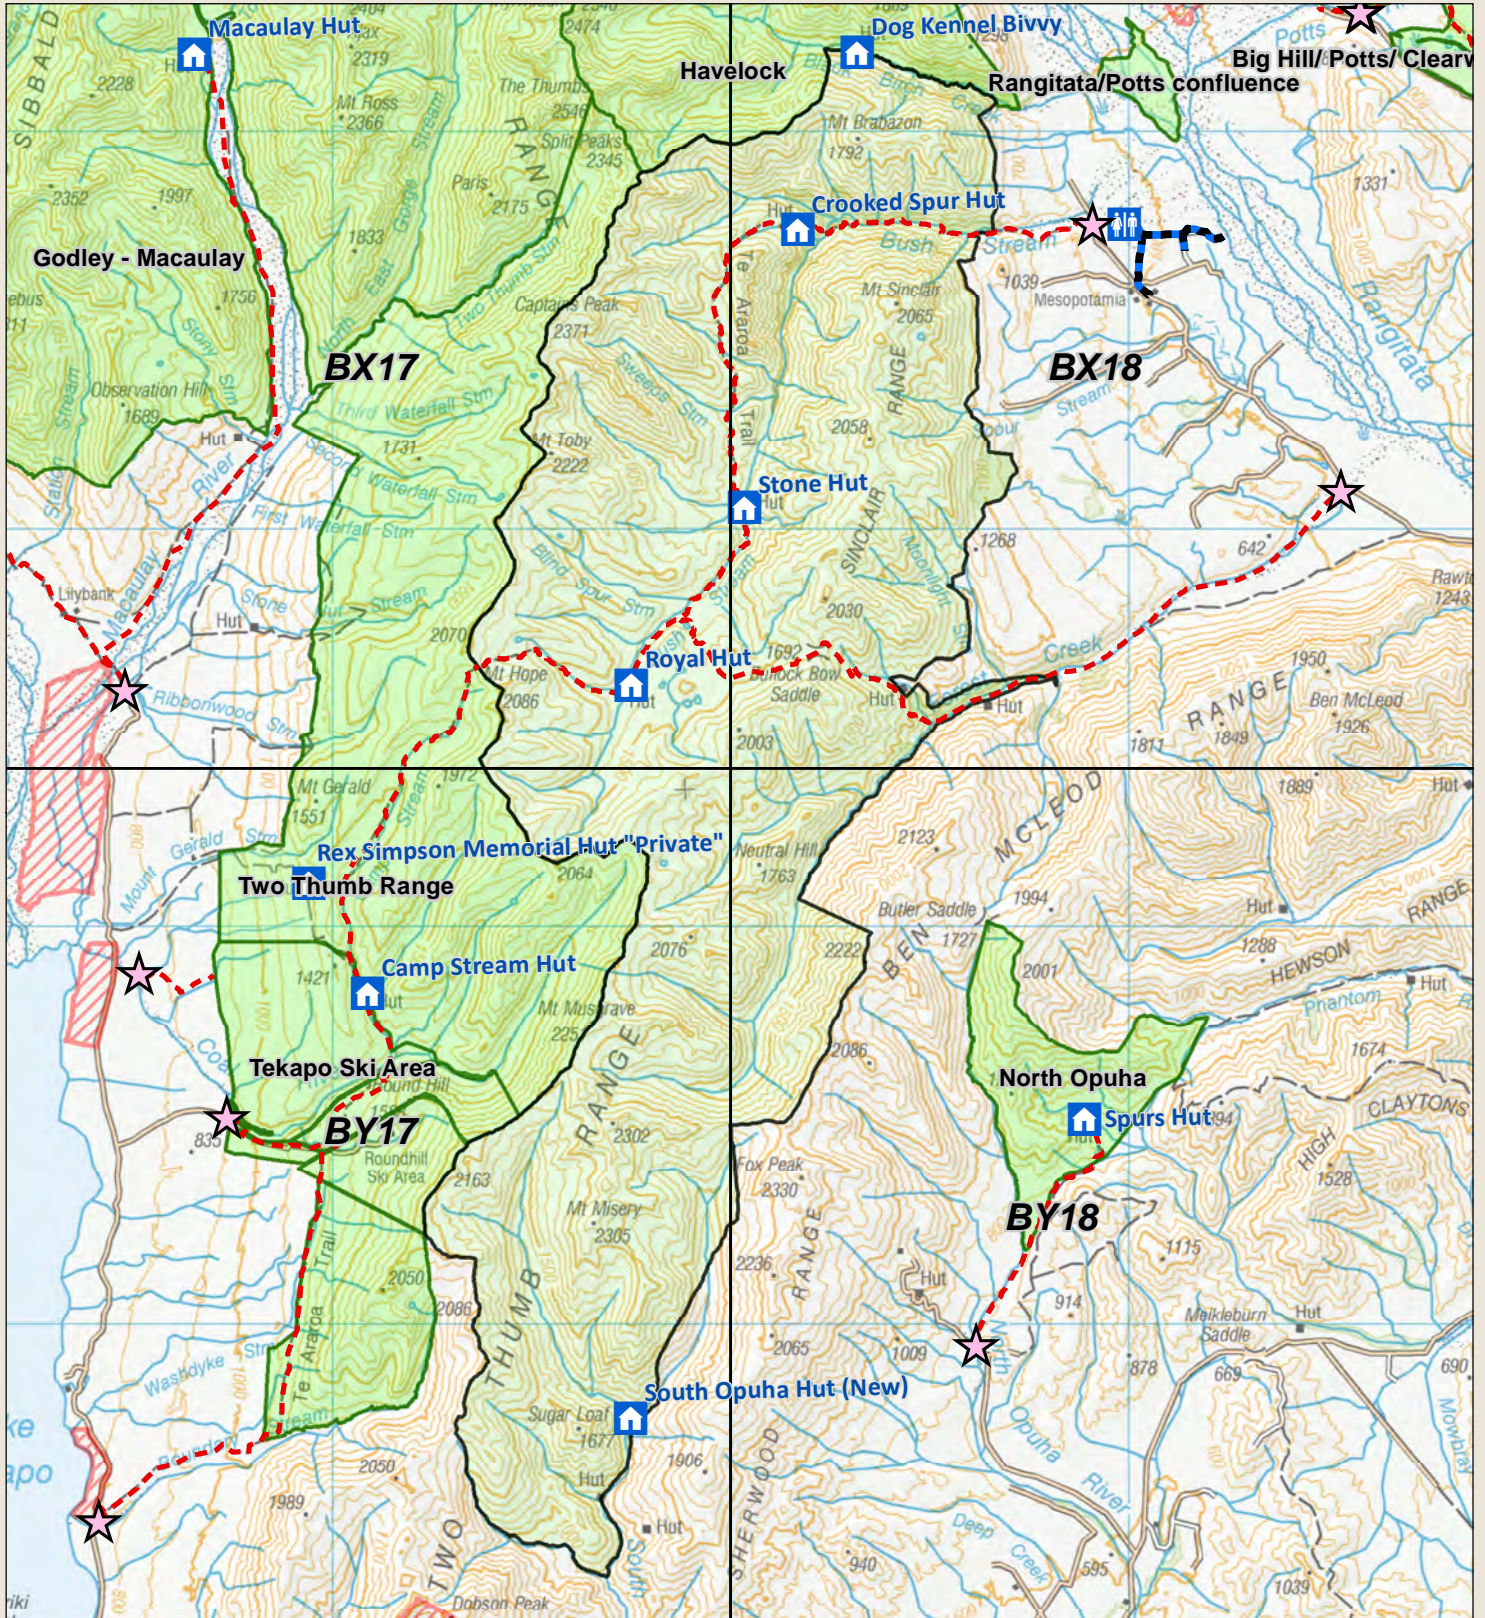

# Mid and South Canterbury hunting areas

Check your permit and the DOC website for conditions that may apply to this area: [www.doc.govt.nz/hunting](http://www.doc.govt.nz/hunting)

This map is a guide only and should not be used for navigational purposes. We recommend NZTopo50 series map(s)

-  Boundary of this hunting block
-  Hunting is permitted
-  Access point
-  Hunting is restricted
-  Toilet
-  Hunting is prohibited
-  DOC huts
-  NZTopo50 map sheets
-  Public 4WD track
-  DOC track

\*On DOC tracks Dog/Firearm conditions may apply.