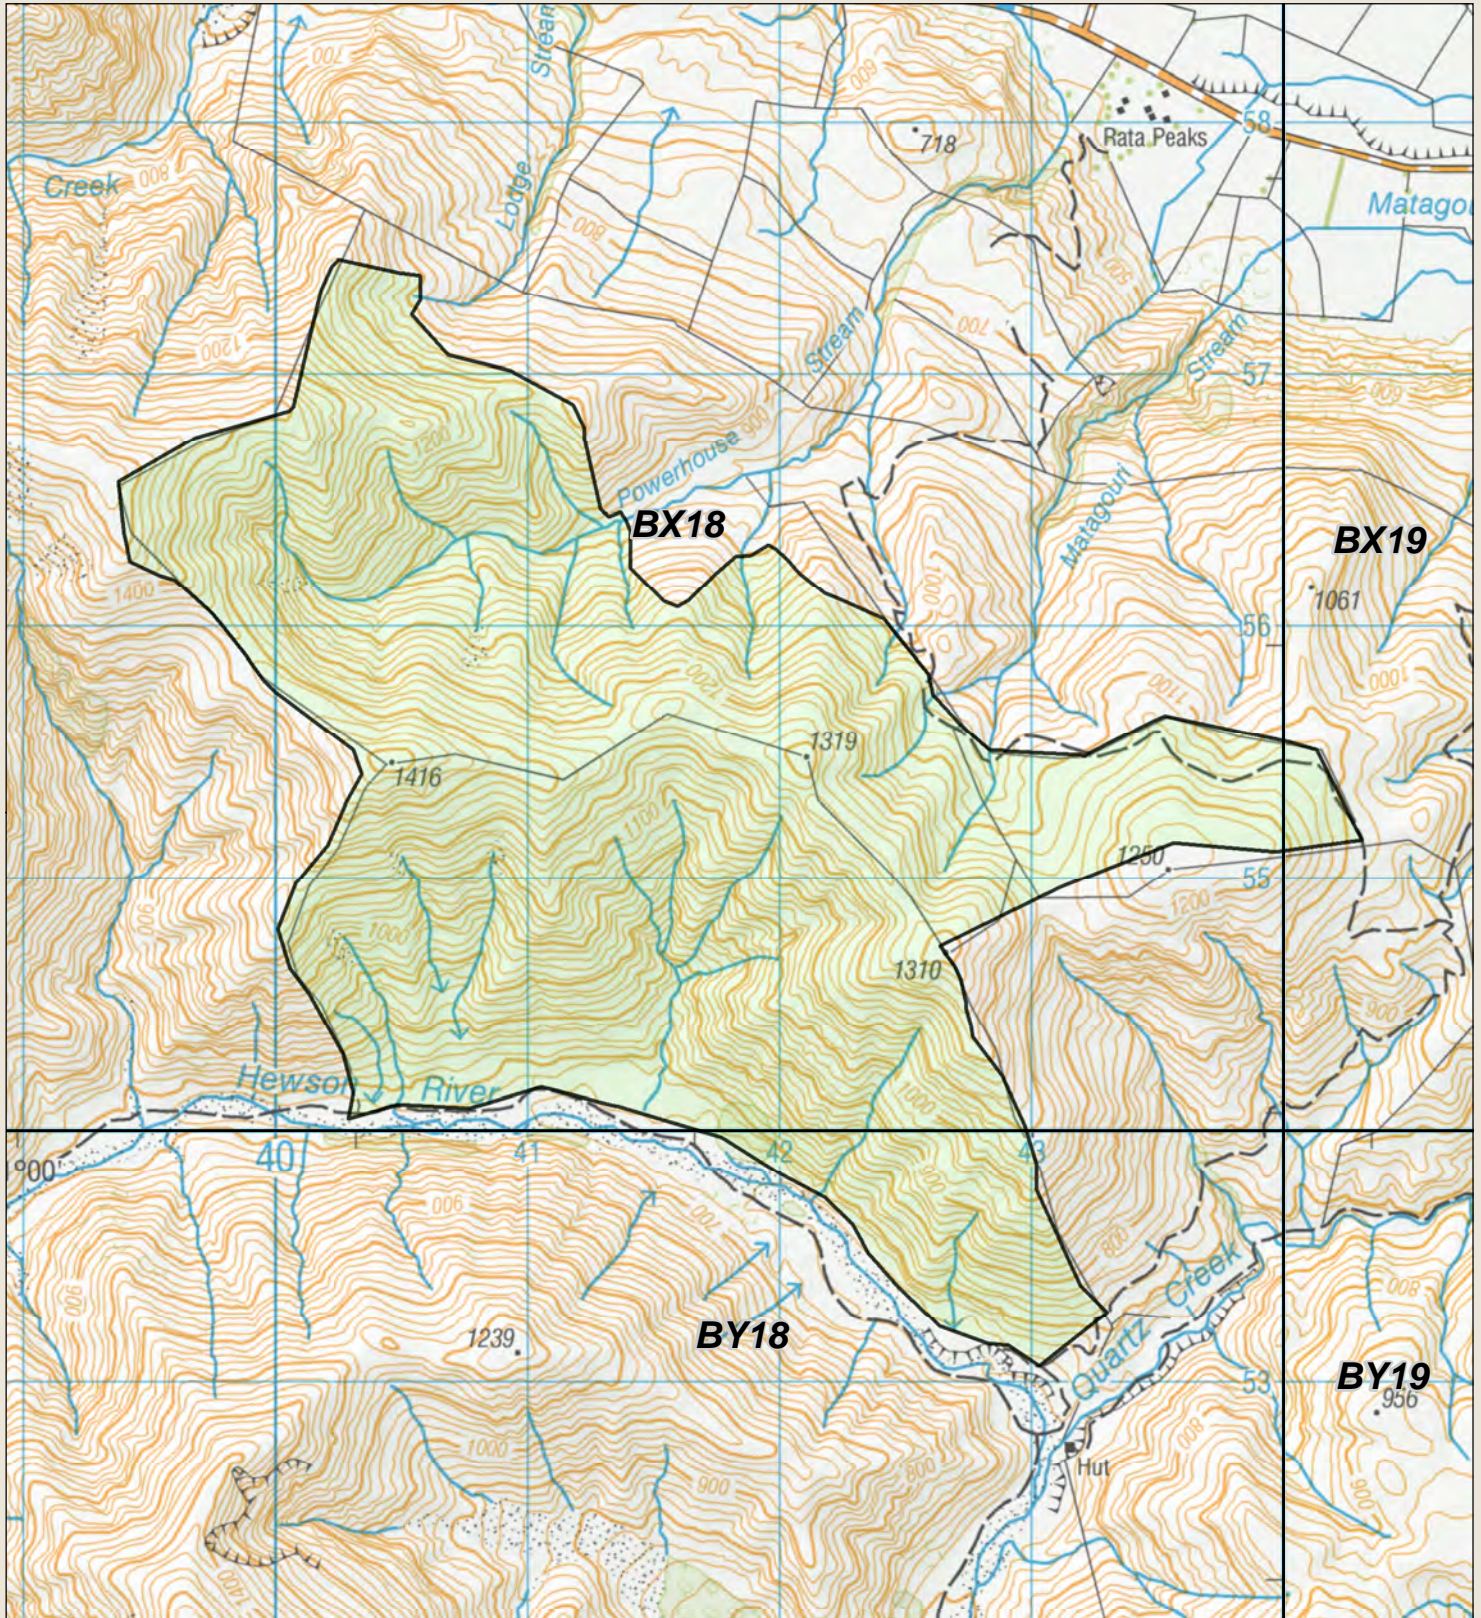

# Rata Peaks - Block

## Mid and South Canterbury hunting areas

Department of Conservation  
Te Papa Atawhai

Check your permit and the DOC website for conditions that may apply to this area: [www.doc.govt.nz/hunting](http://www.doc.govt.nz/hunting)

This map is a guide only and should not be used for navigational purposes. We recommend NZTopo50 series map(s)

-  Boundary of this hunting block
-  Hunting is permitted
-  Hunting is restricted
-  Hunting is prohibited

 NZTopo50 map sheets

\*On DOC tracks Dog/Firearm conditions may apply.

New Zealand Government

March 2017  
Geospatial Services Team, Department of Conservation  
Crown copyright reserved, © LINZ Topo50