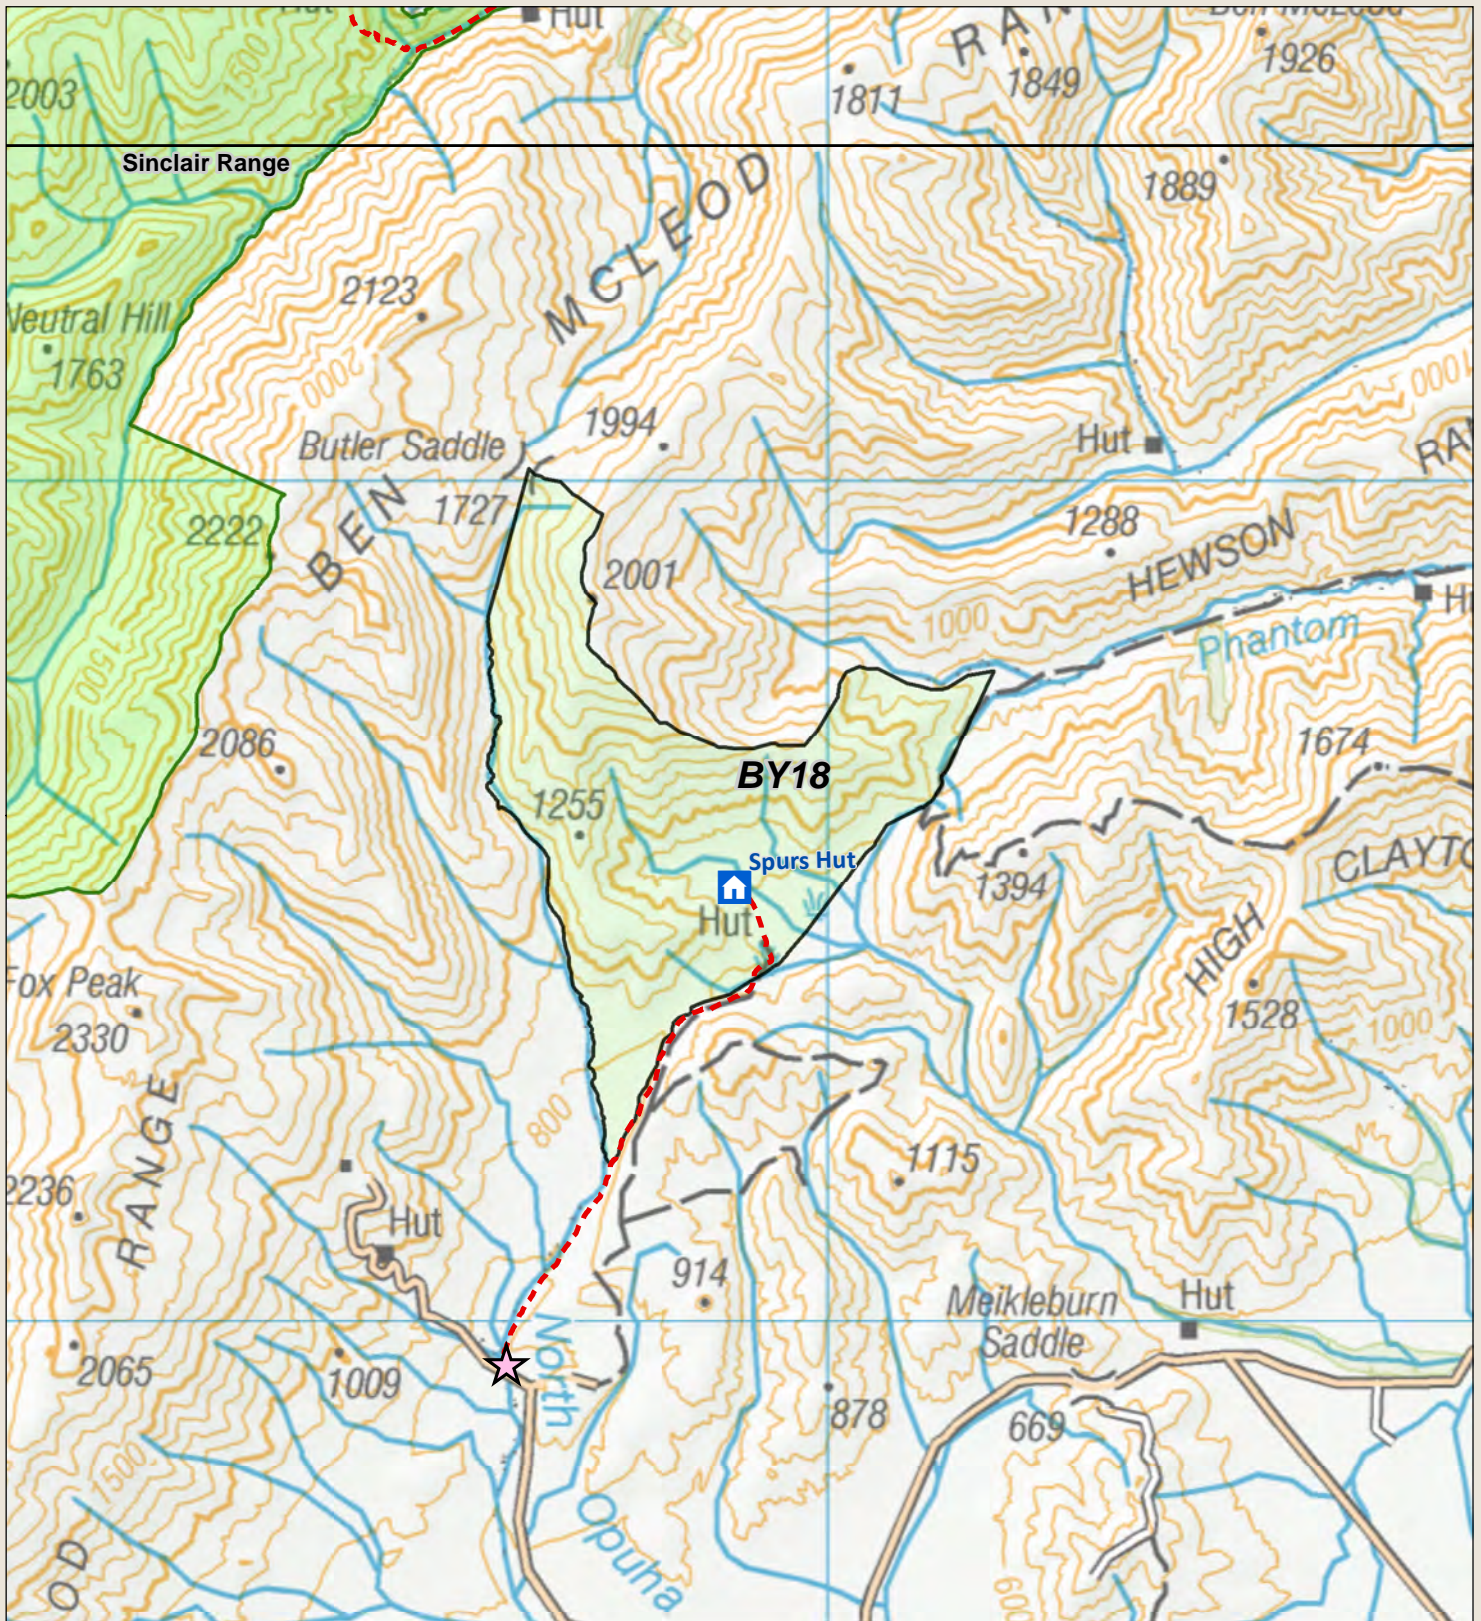

Check your permit and the DOC website for conditions that may apply to this area: www.doc.govt.nz/hunting

This map is a guide only and should not be used for navigational purposes. We recommend NZTopo50 series map(s)

-  Boundary of this hunting block
-  Hunting is permitted
- 
-  Hunting is restricted
-  Hunting is prohibited
-  NZTopo50 map sheets
-  DOC track
-  Access point
-  DOC huts

*On DOC tracks Dog/Firearm conditions may apply.