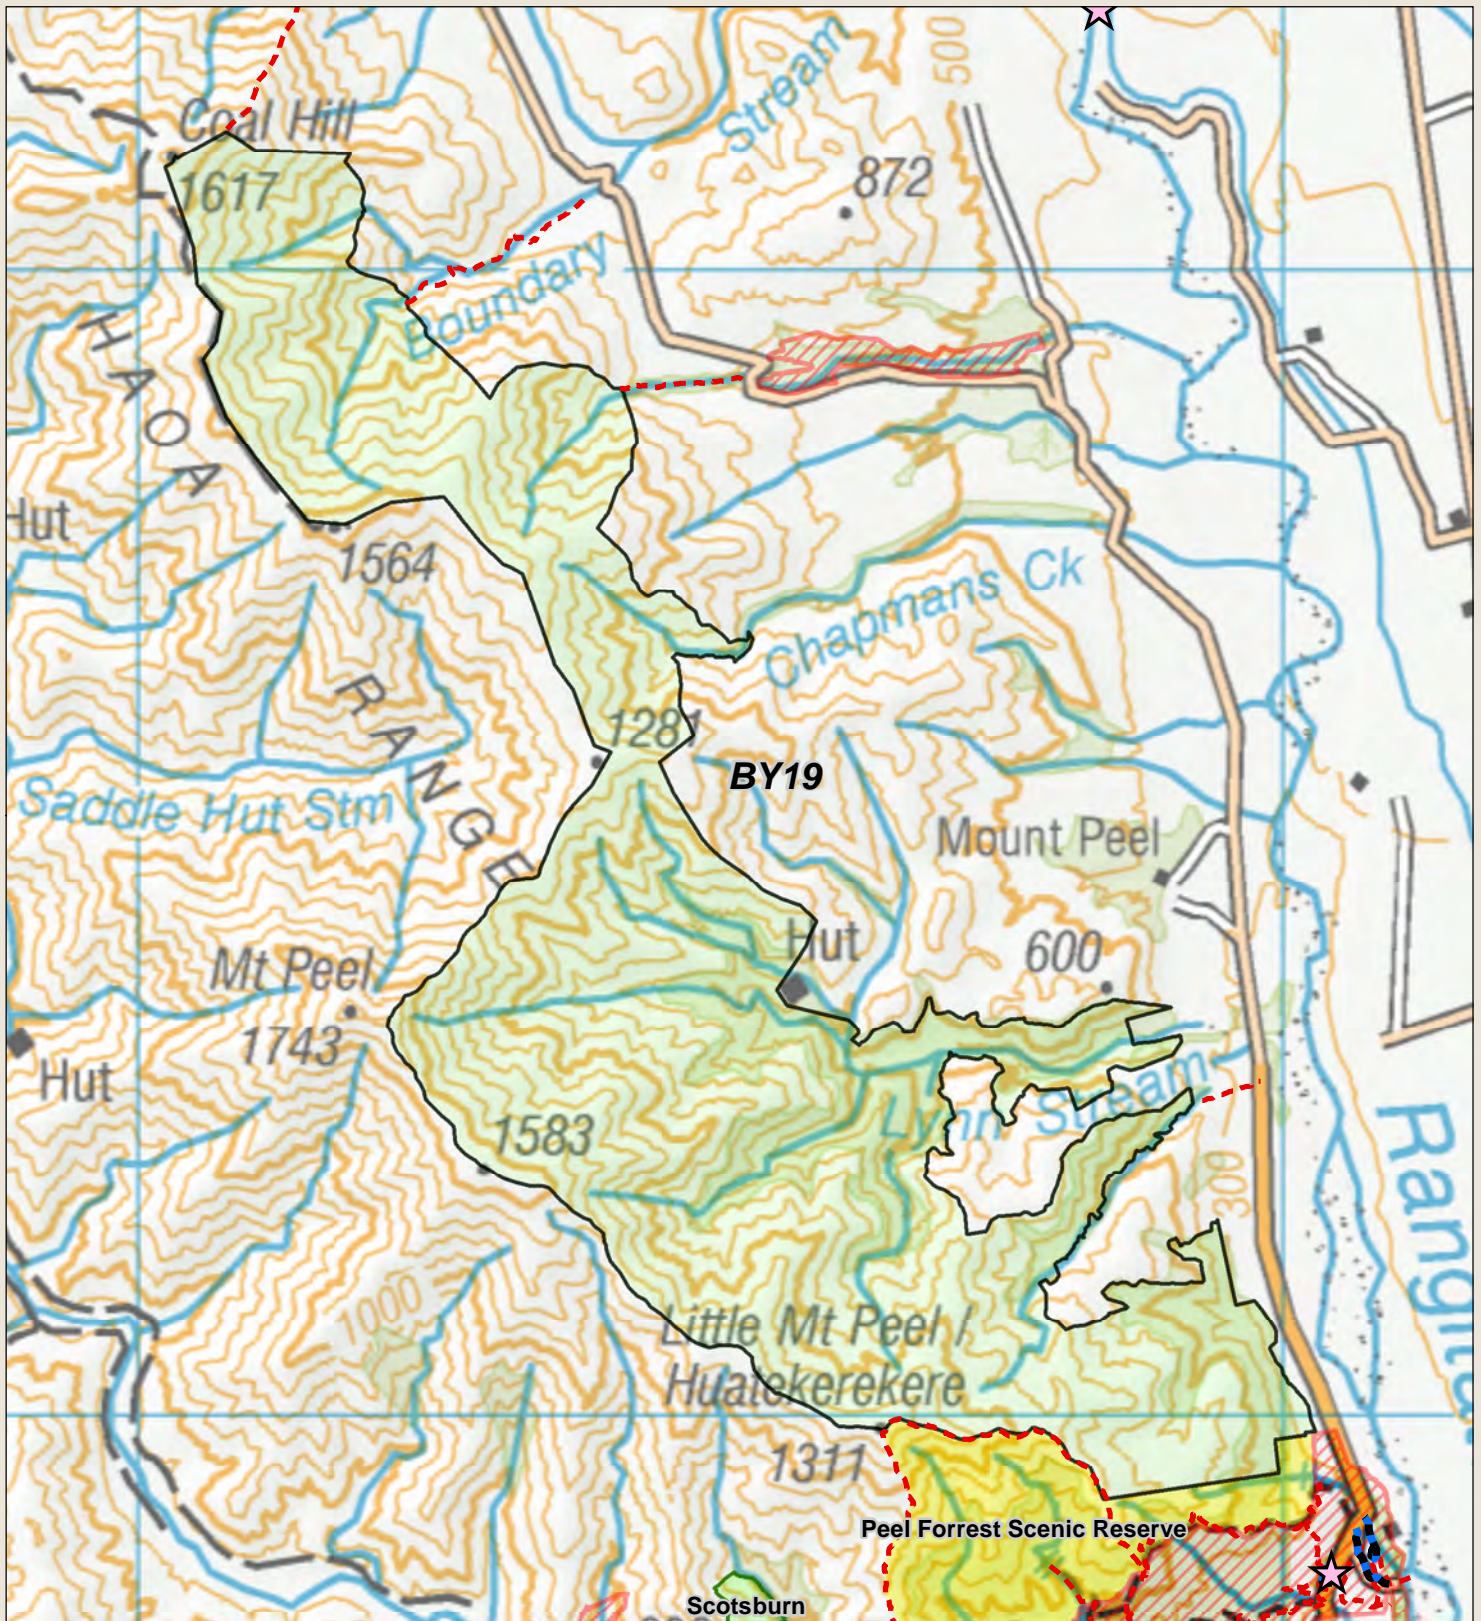

Check your permit and the DOC website for conditions that may apply to this area: www.doc.govt.nz/hunting

This map is a guide only and should not be used for navigational purposes. We recommend NZTopo50 series map(s)

-  Boundary of this hunting block
-  Hunting is permitted
-  Hunting is restricted
-  Hunting is prohibited
-  NZTopo50 map sheets
-  Public 4WD track
-  DOC track
-  Access point

*On DOC tracks Dog/Firearm conditions may apply.