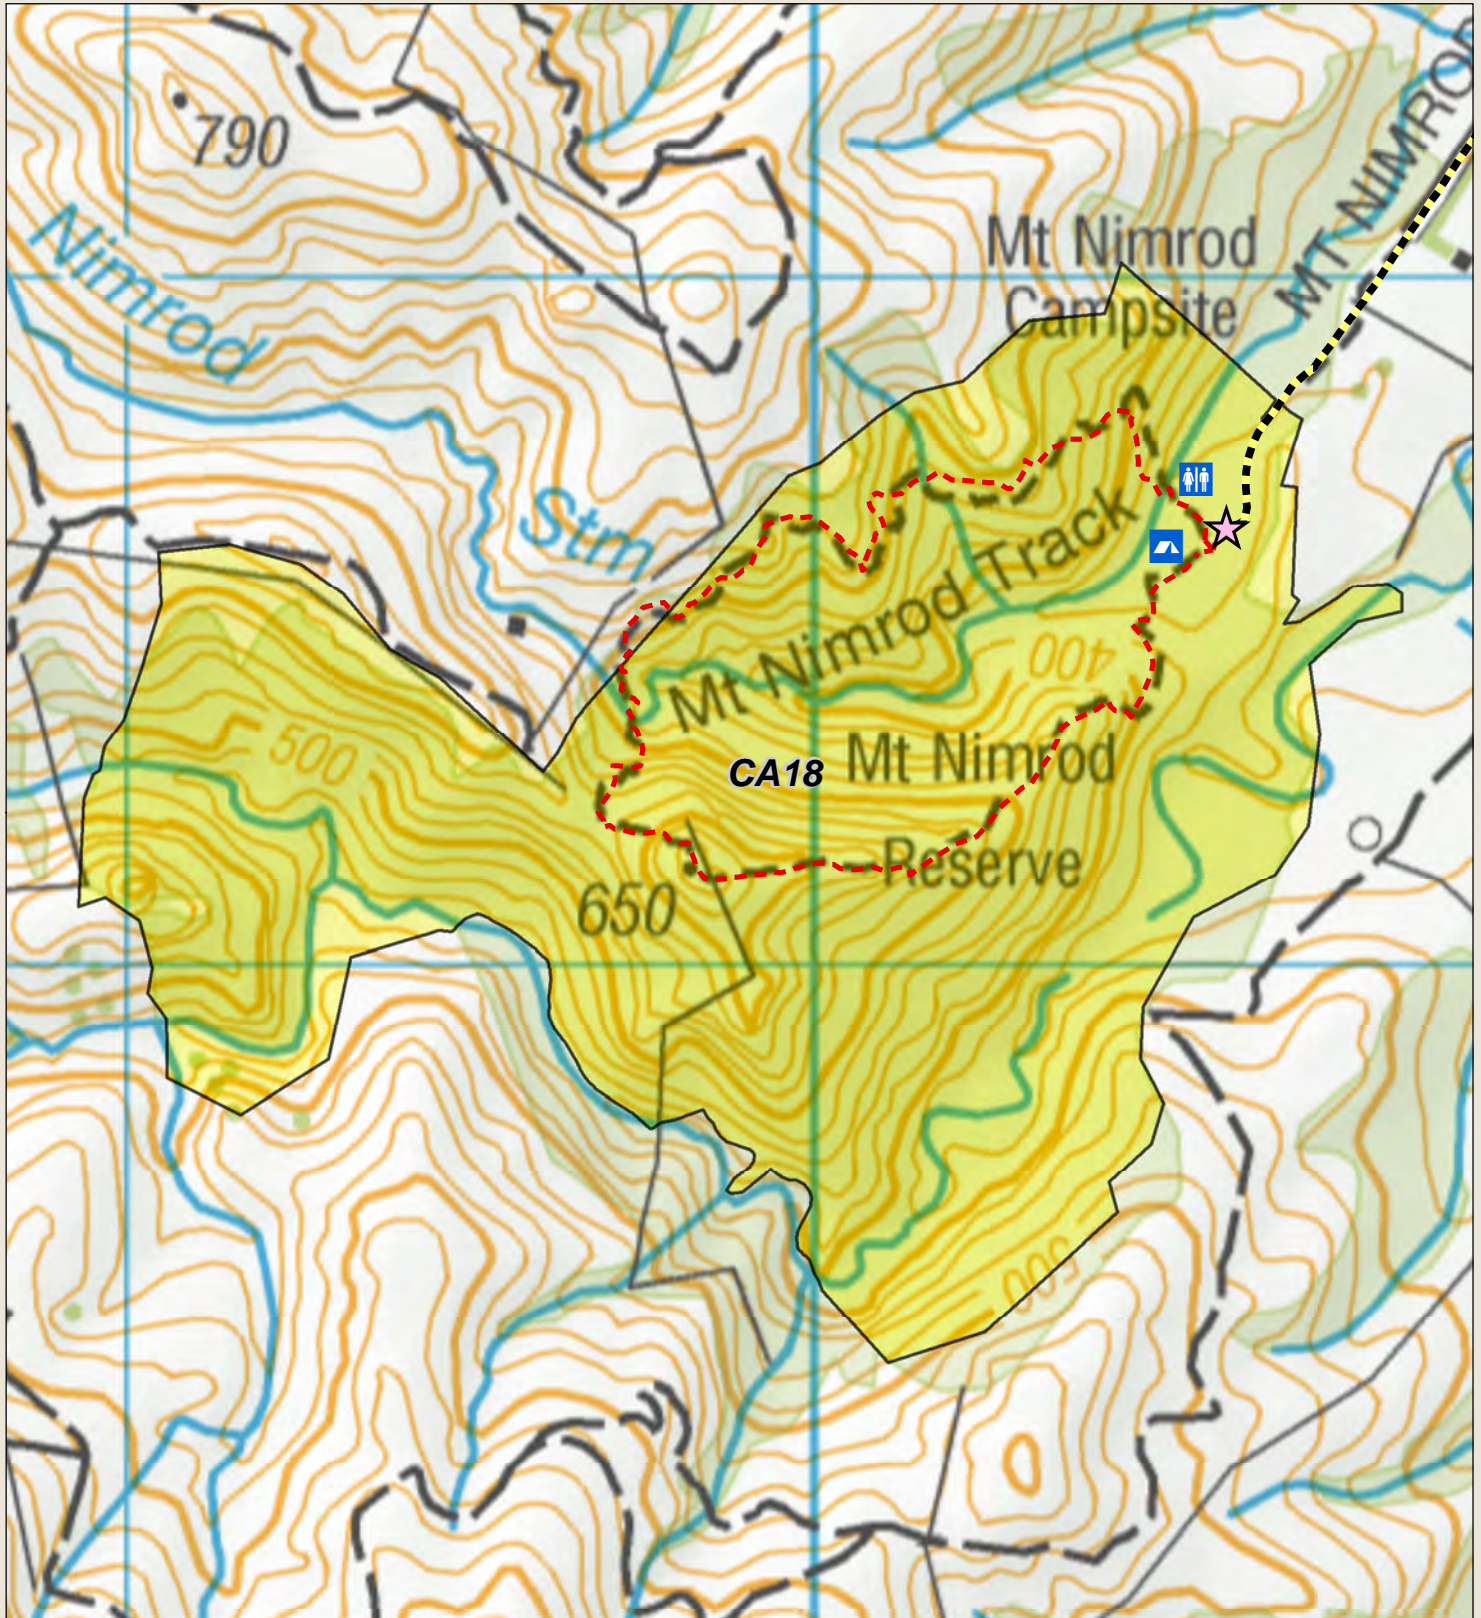

Mount Nimrod Reserve - Block

Mid and South Canterbury hunting areas

Department of Conservation
Te Papa Atawhai

Check your permit and the DOC website for conditions that may apply to this area: www.doc.govt.nz/hunting

This map is a guide only and should not be used for navigational purposes. We recommend NZTopo50 series map(s)

- | | | |
|--------------------------------|-----------------------|----------------------|
| Boundary of this hunting block | Hunting is permitted | NZTopo50 map sheets |
| Access point | Hunting is restricted | Public 2WD/4WD track |
| Camping | Hunting is prohibited | DOC track |
| Toilet | | |

*On DOC tracks Dog/Firearm conditions may apply.