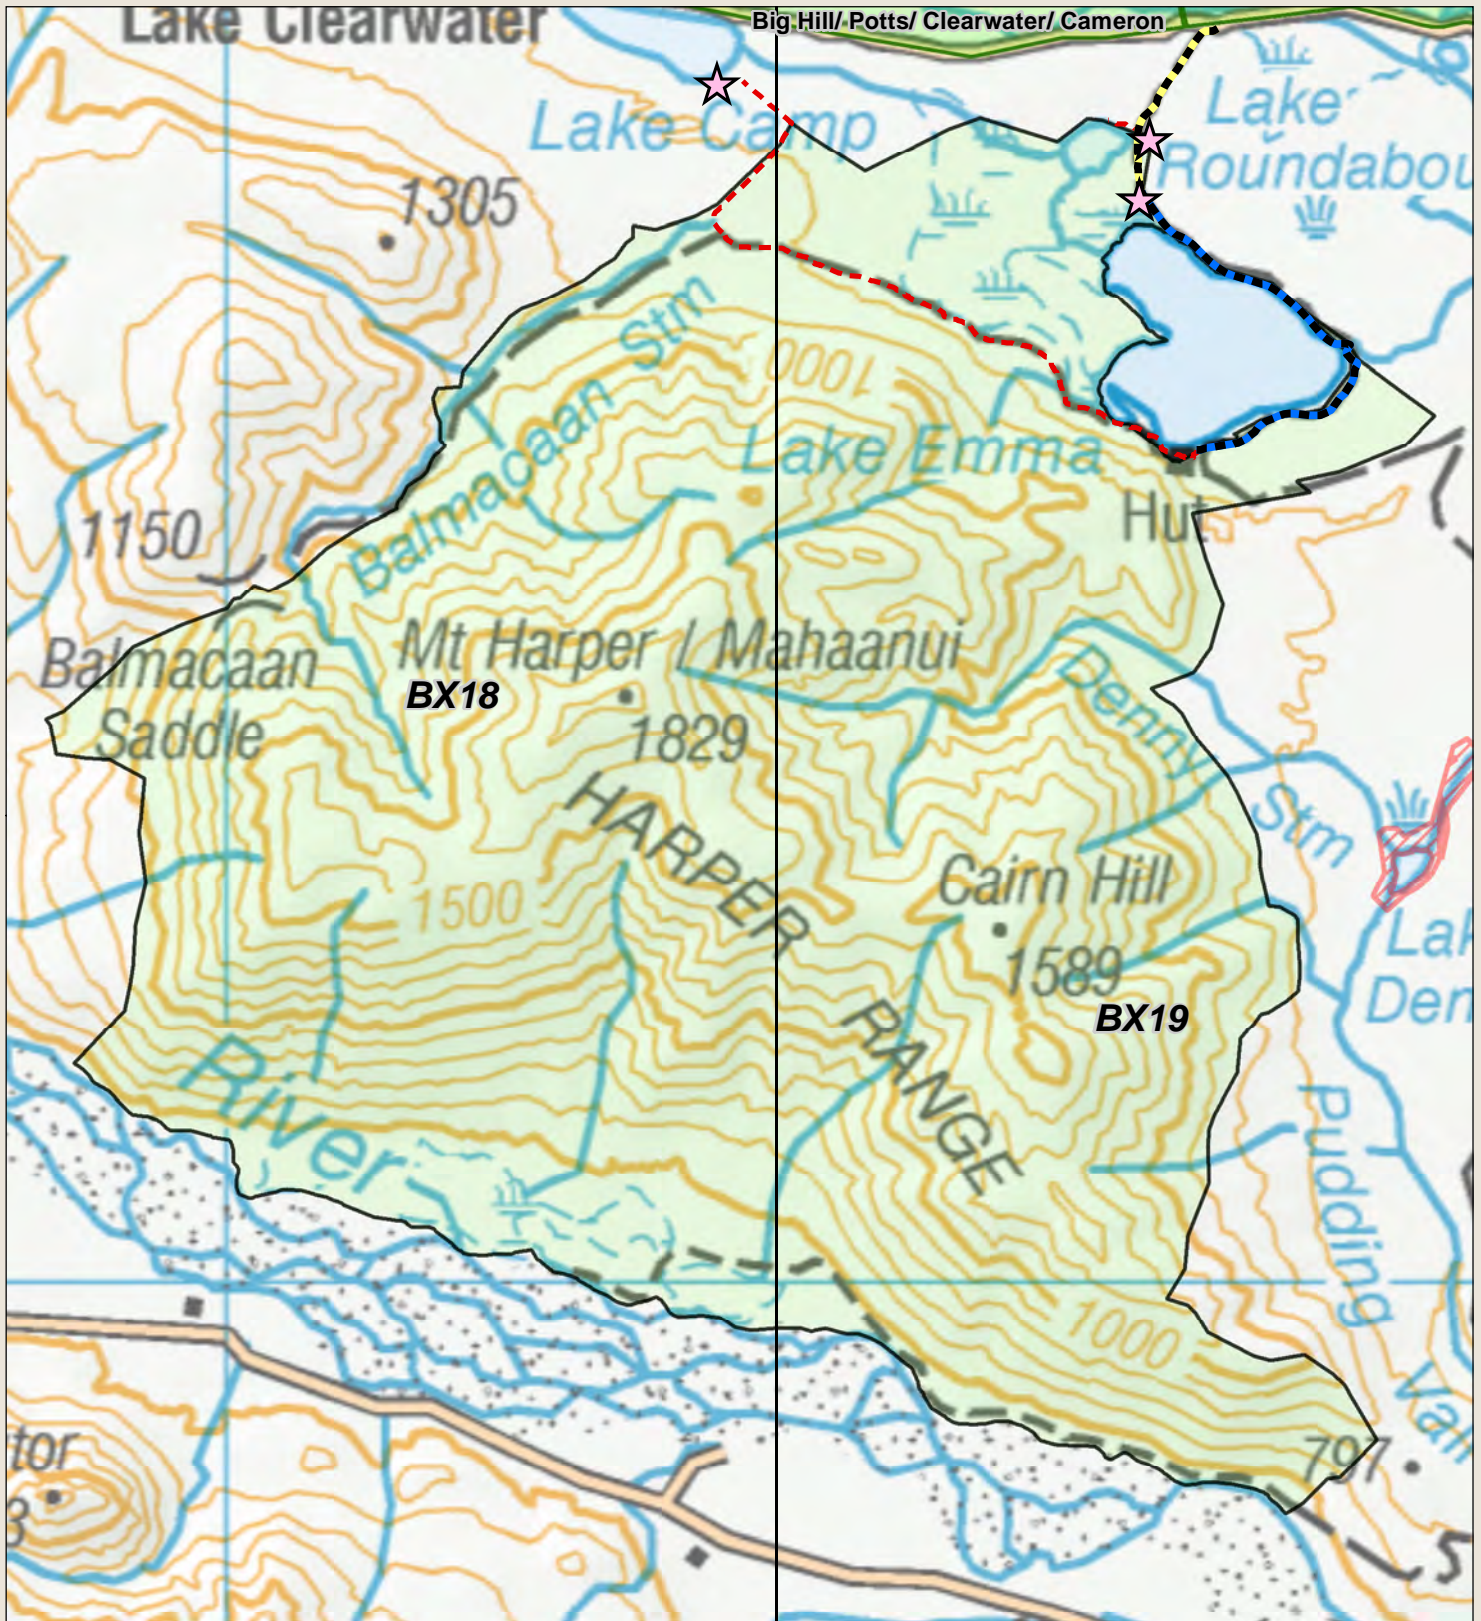

Mount Harper/ Mahaanui - Block

Mid and South Canterbury hunting areas

Department of Conservation
Te Papa Atawhai

Check your permit and the DOC website for conditions that may apply to this area: www.doc.govt.nz/hunting

This map is a guide only and should not be used for navigational purposes. We recommend NZTopo50 series map(s)

Boundary of this hunting block

Hunting is permitted

Hunting is restricted

Hunting is prohibited

NZTopo50 map sheets

Public 2WD/4WD track

Public 4WD track

DOC track

Access point

*On DOC tracks Dog/Firearm conditions may apply.

New Zealand Government

1