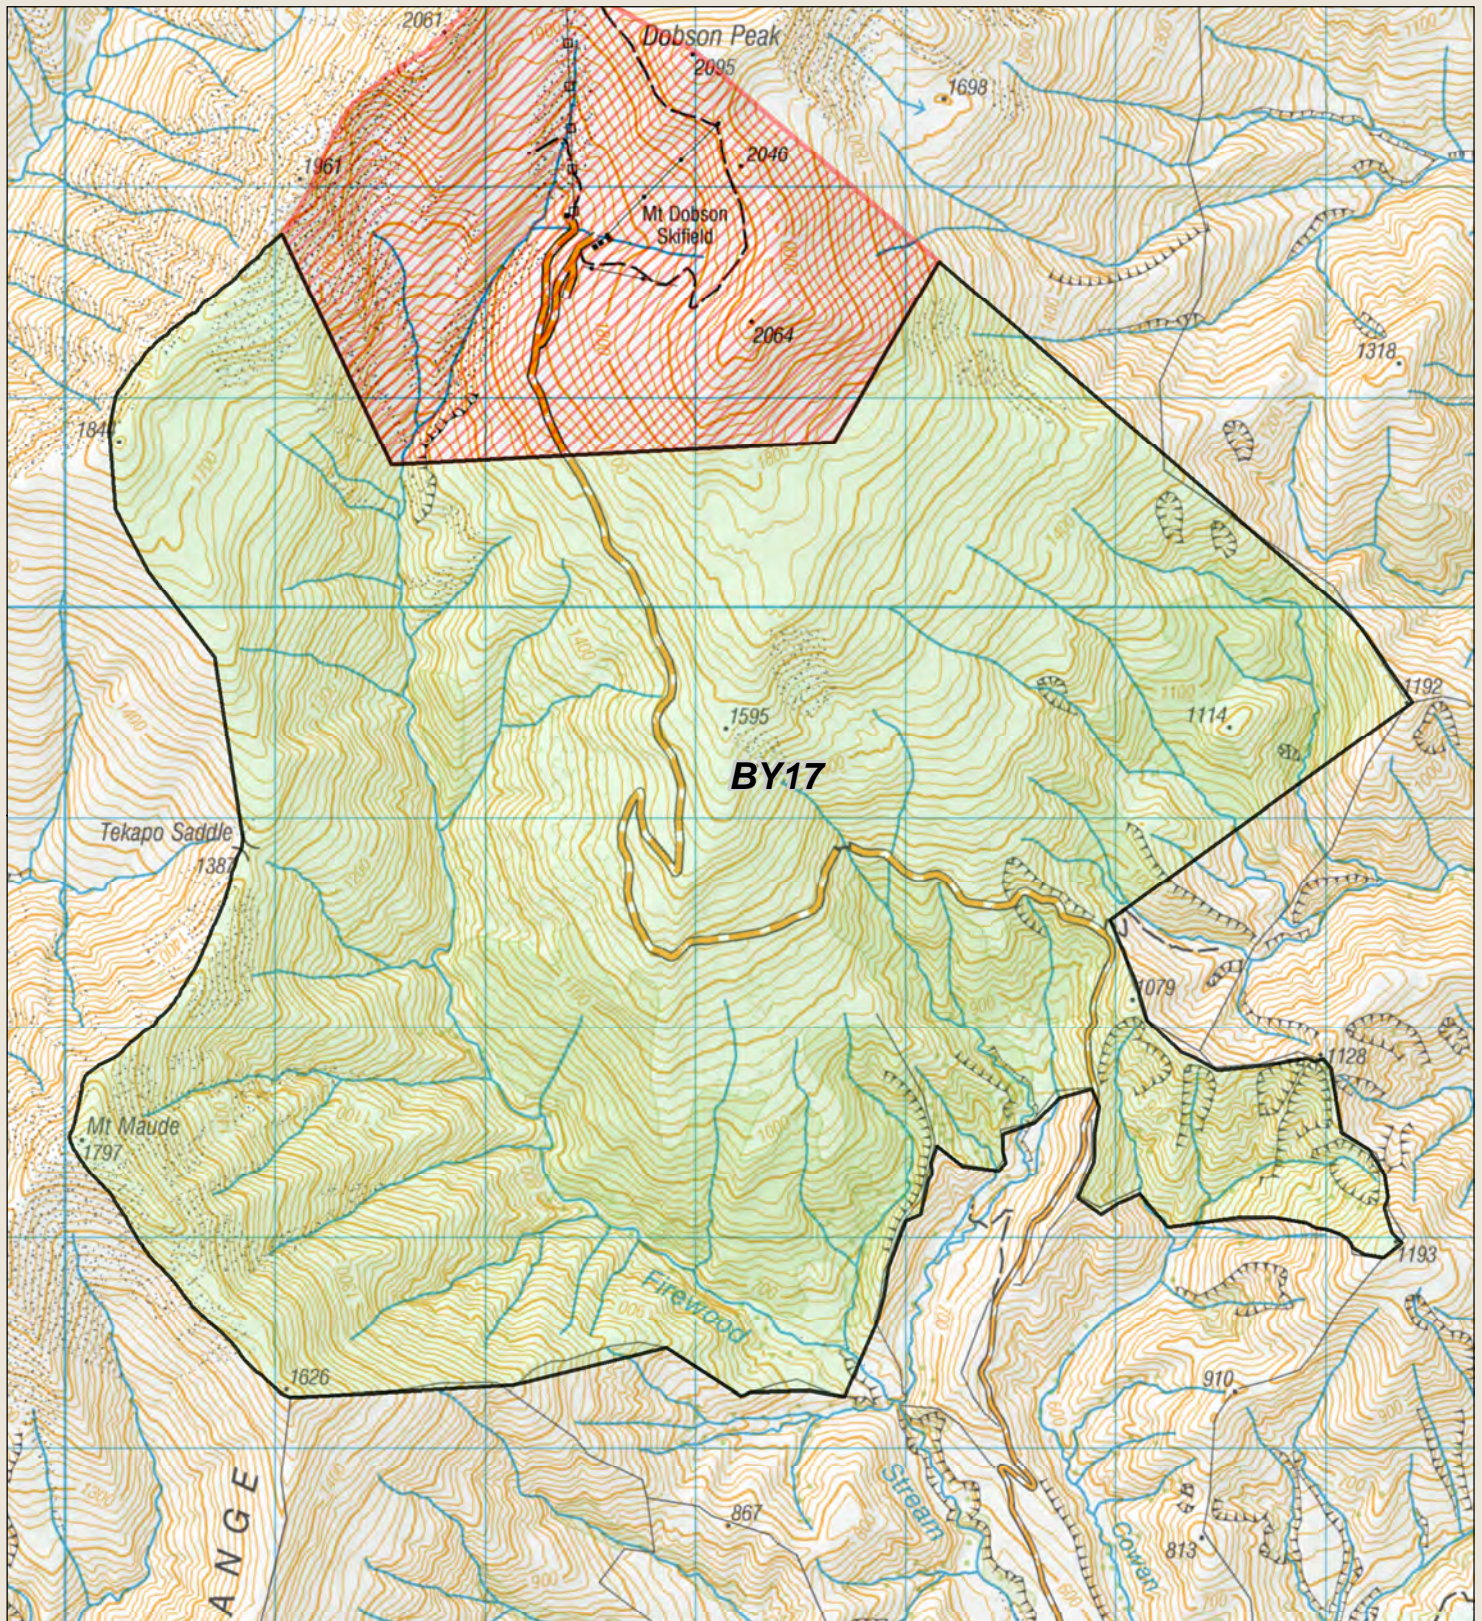

Check your permit and the DOC website for conditions that may apply to this area: [www.doc.govt.nz/hunting](http://www.doc.govt.nz/hunting)

This map is a guide only and should not be used for navigational purposes. We recommend NZTopo50 series map(s)

Boundary of this hunting block

Hunting is permitted

Hunting is restricted

Hunting is prohibited

NZTopo50 map sheets

\*On DOC tracks Dog/Firearm conditions may apply.