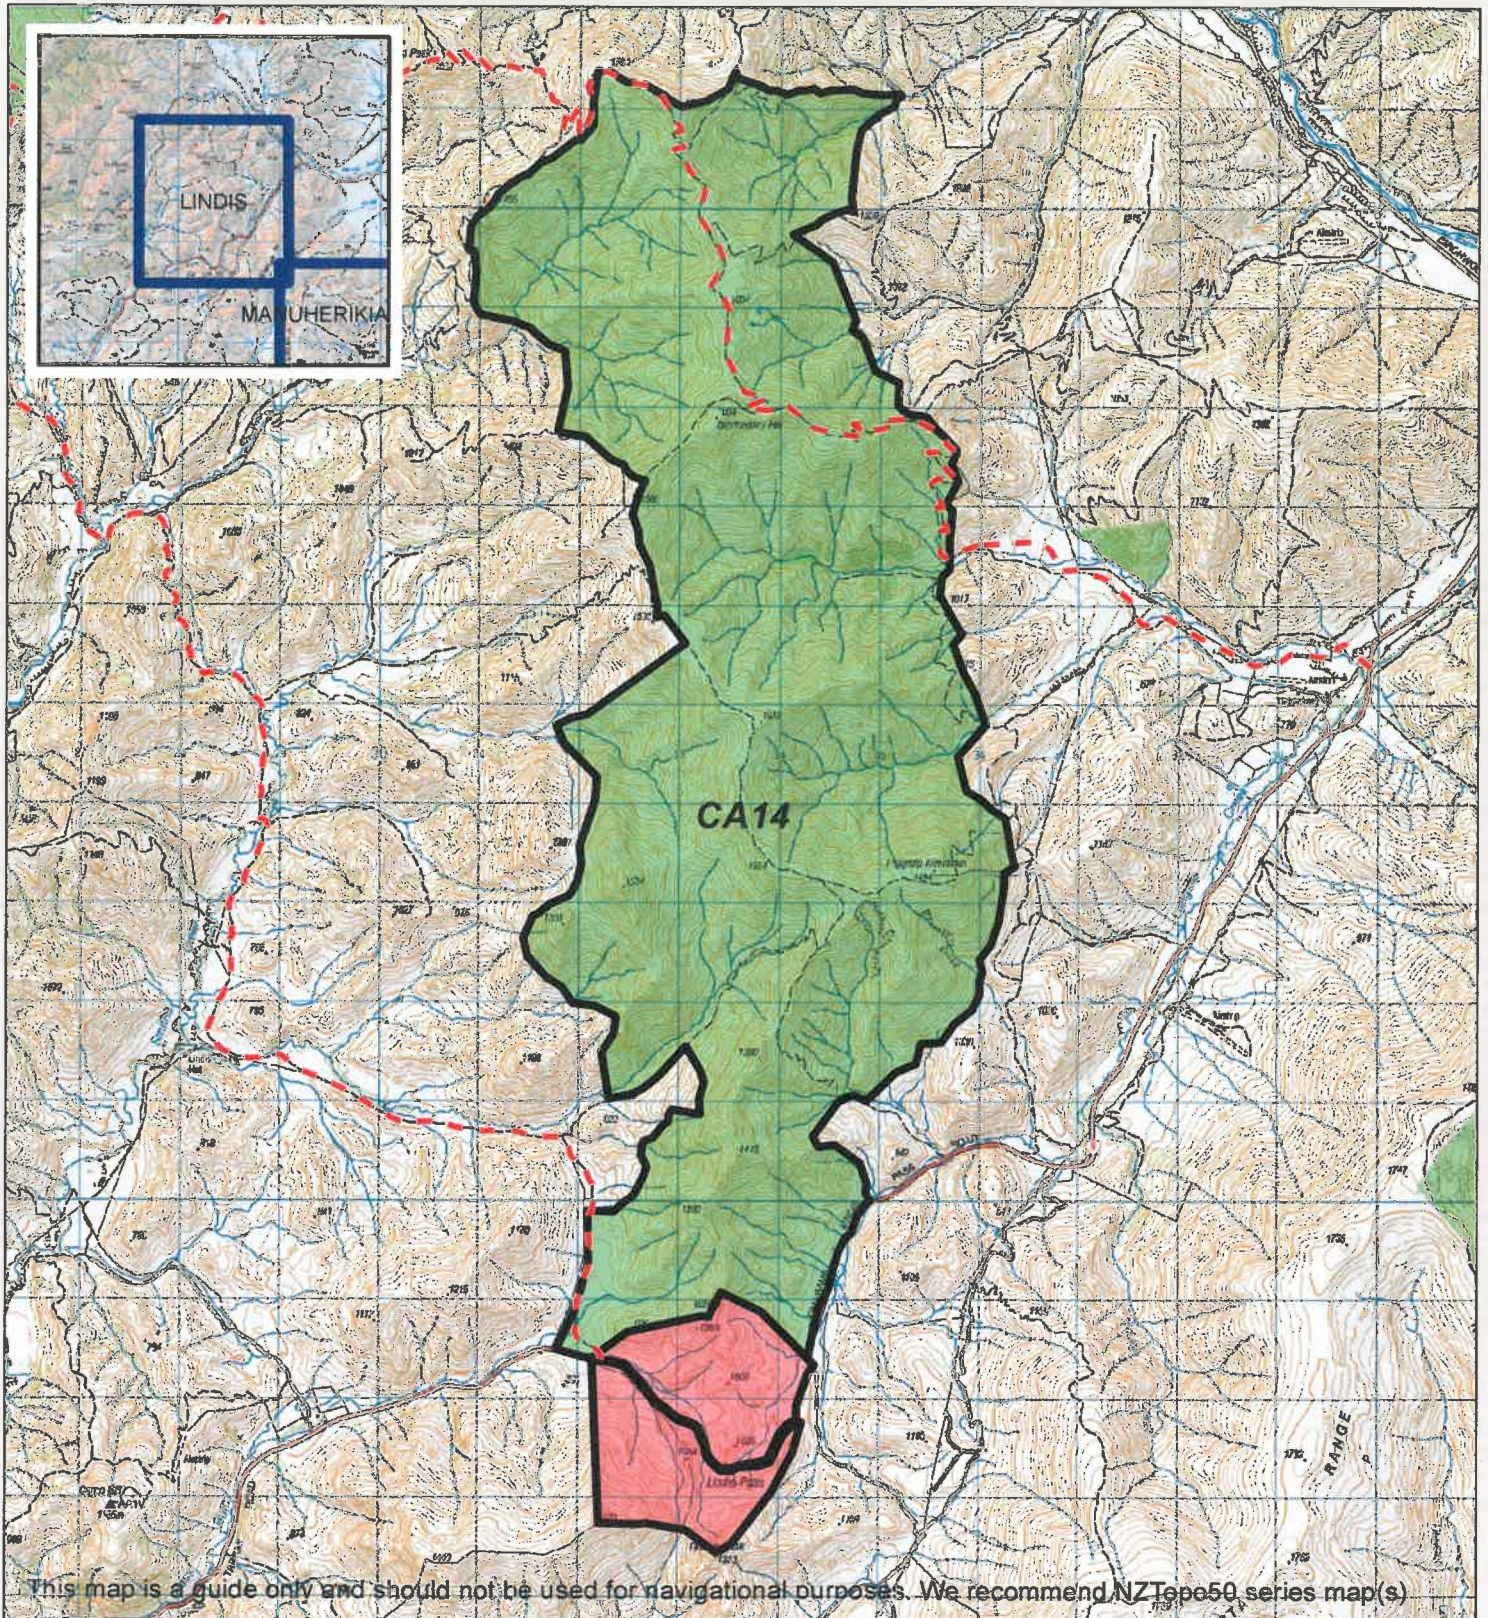

LINDIS HUNTING BLOCK

LINDIS

Department of Conservation
Te Papa Atawhai

Check your permit and the DOC website for conditions that may apply to this area: www.doc.govt.nz/hunting

This map is a guide only and should not be used for navigational purposes. We recommend NZ Topo50 series map(s)

Legend

- | | | |
|---|--------------------------------|--|
| Boundary of this hunting block | Hunting is permitted | DOC tracks - dog or firearm conditions may apply |
| Access point - described on DOC website | Hunting is restricted | Tracks |
| DOC Hut | Hunting is prohibited | 4WD |
| Topo50 Sheetlines | Other public conservation land | |