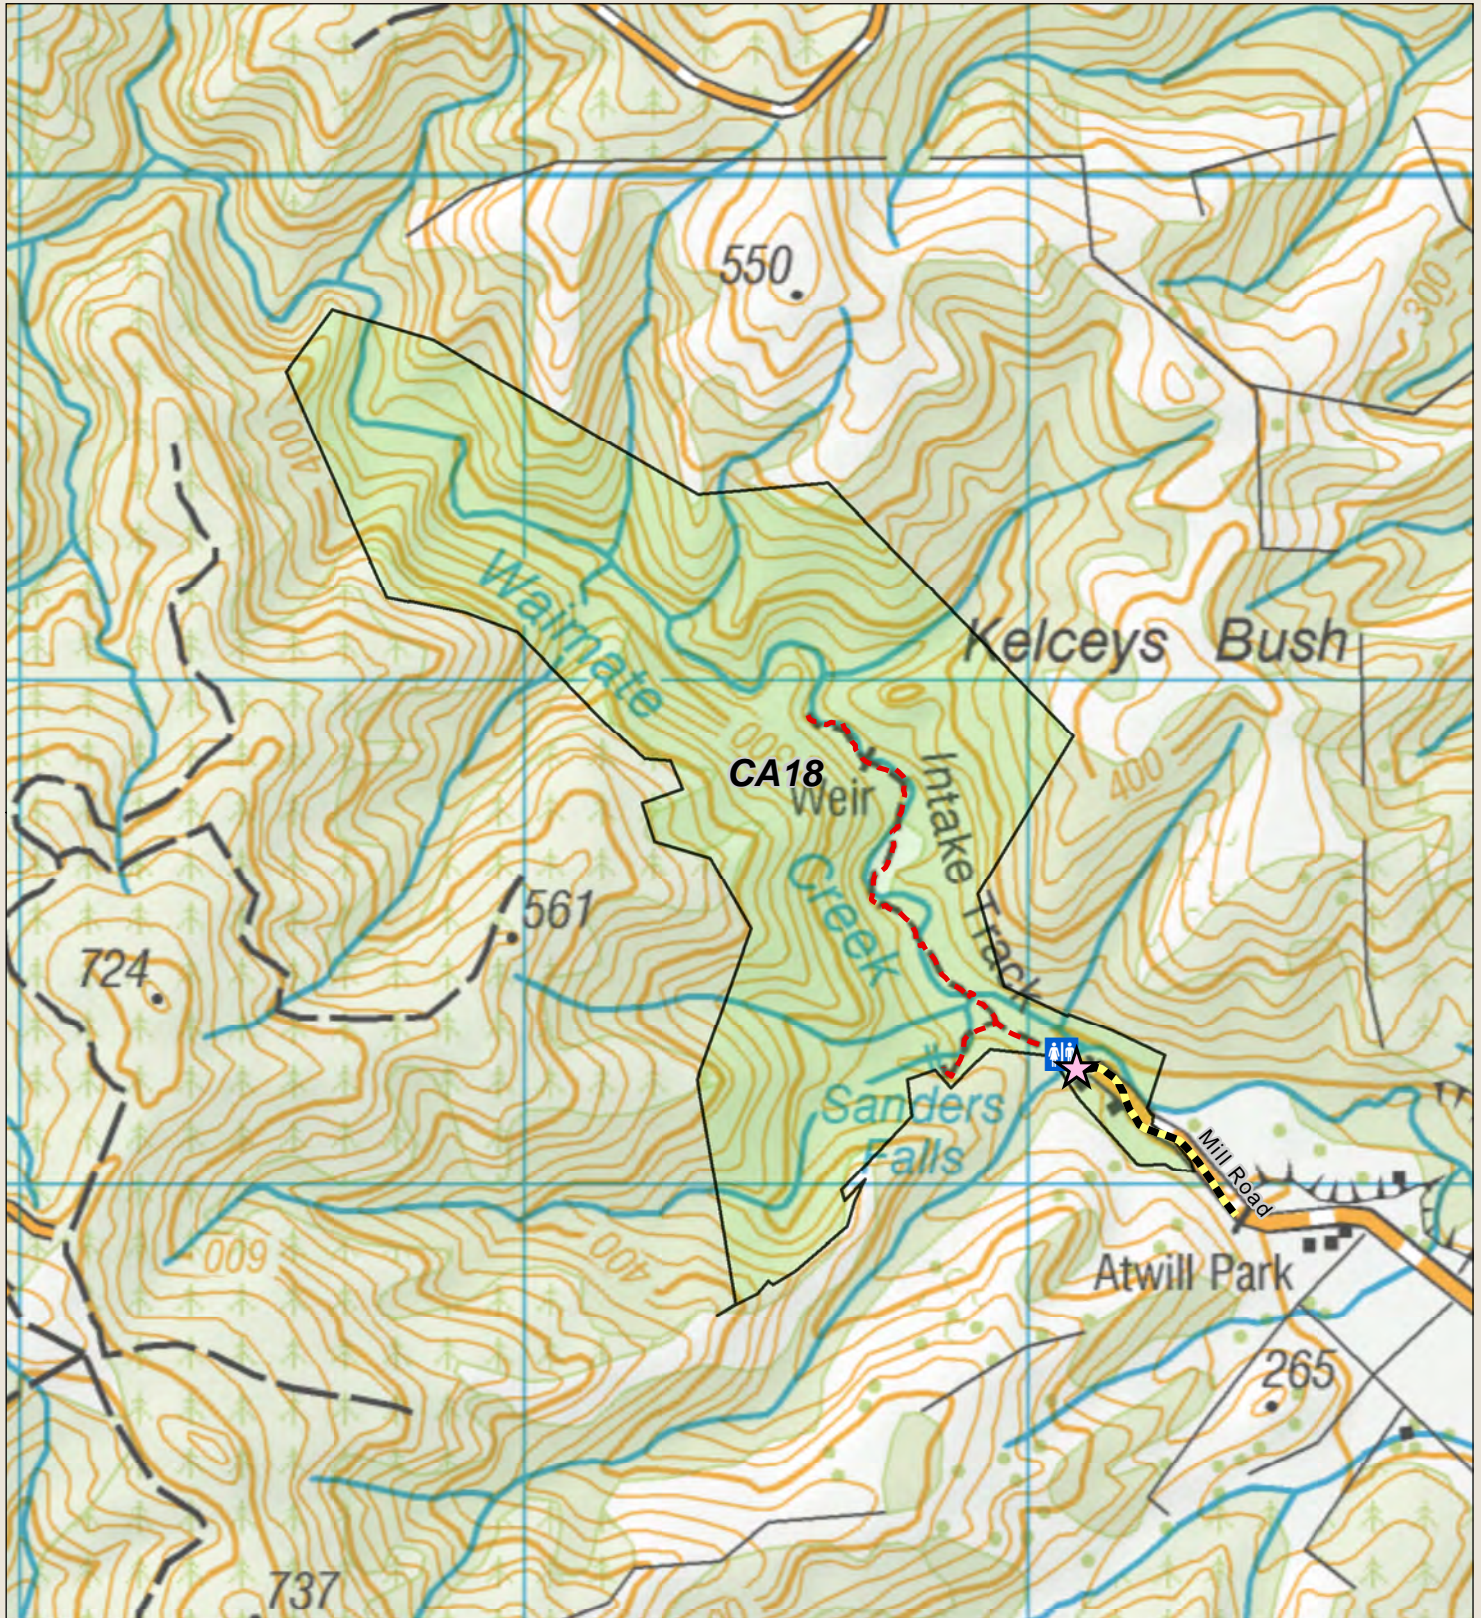

Check your permit and the DOC website for conditions that may apply to this area: www.doc.govt.nz/hunting

This map is a guide only and should not be used for navigational purposes. We recommend NZTopo50 series map(s)

- | | | |
|--------------------------------|-----------------------|----------------------|
| Boundary of this hunting block | Hunting is permitted | NZTopo50 map sheets |
| Access point | Hunting is restricted | Public 2WD/4WD track |
| Toilet | Hunting is prohibited | DOC track |

*On DOC tracks Dog/Firearm conditions may apply.