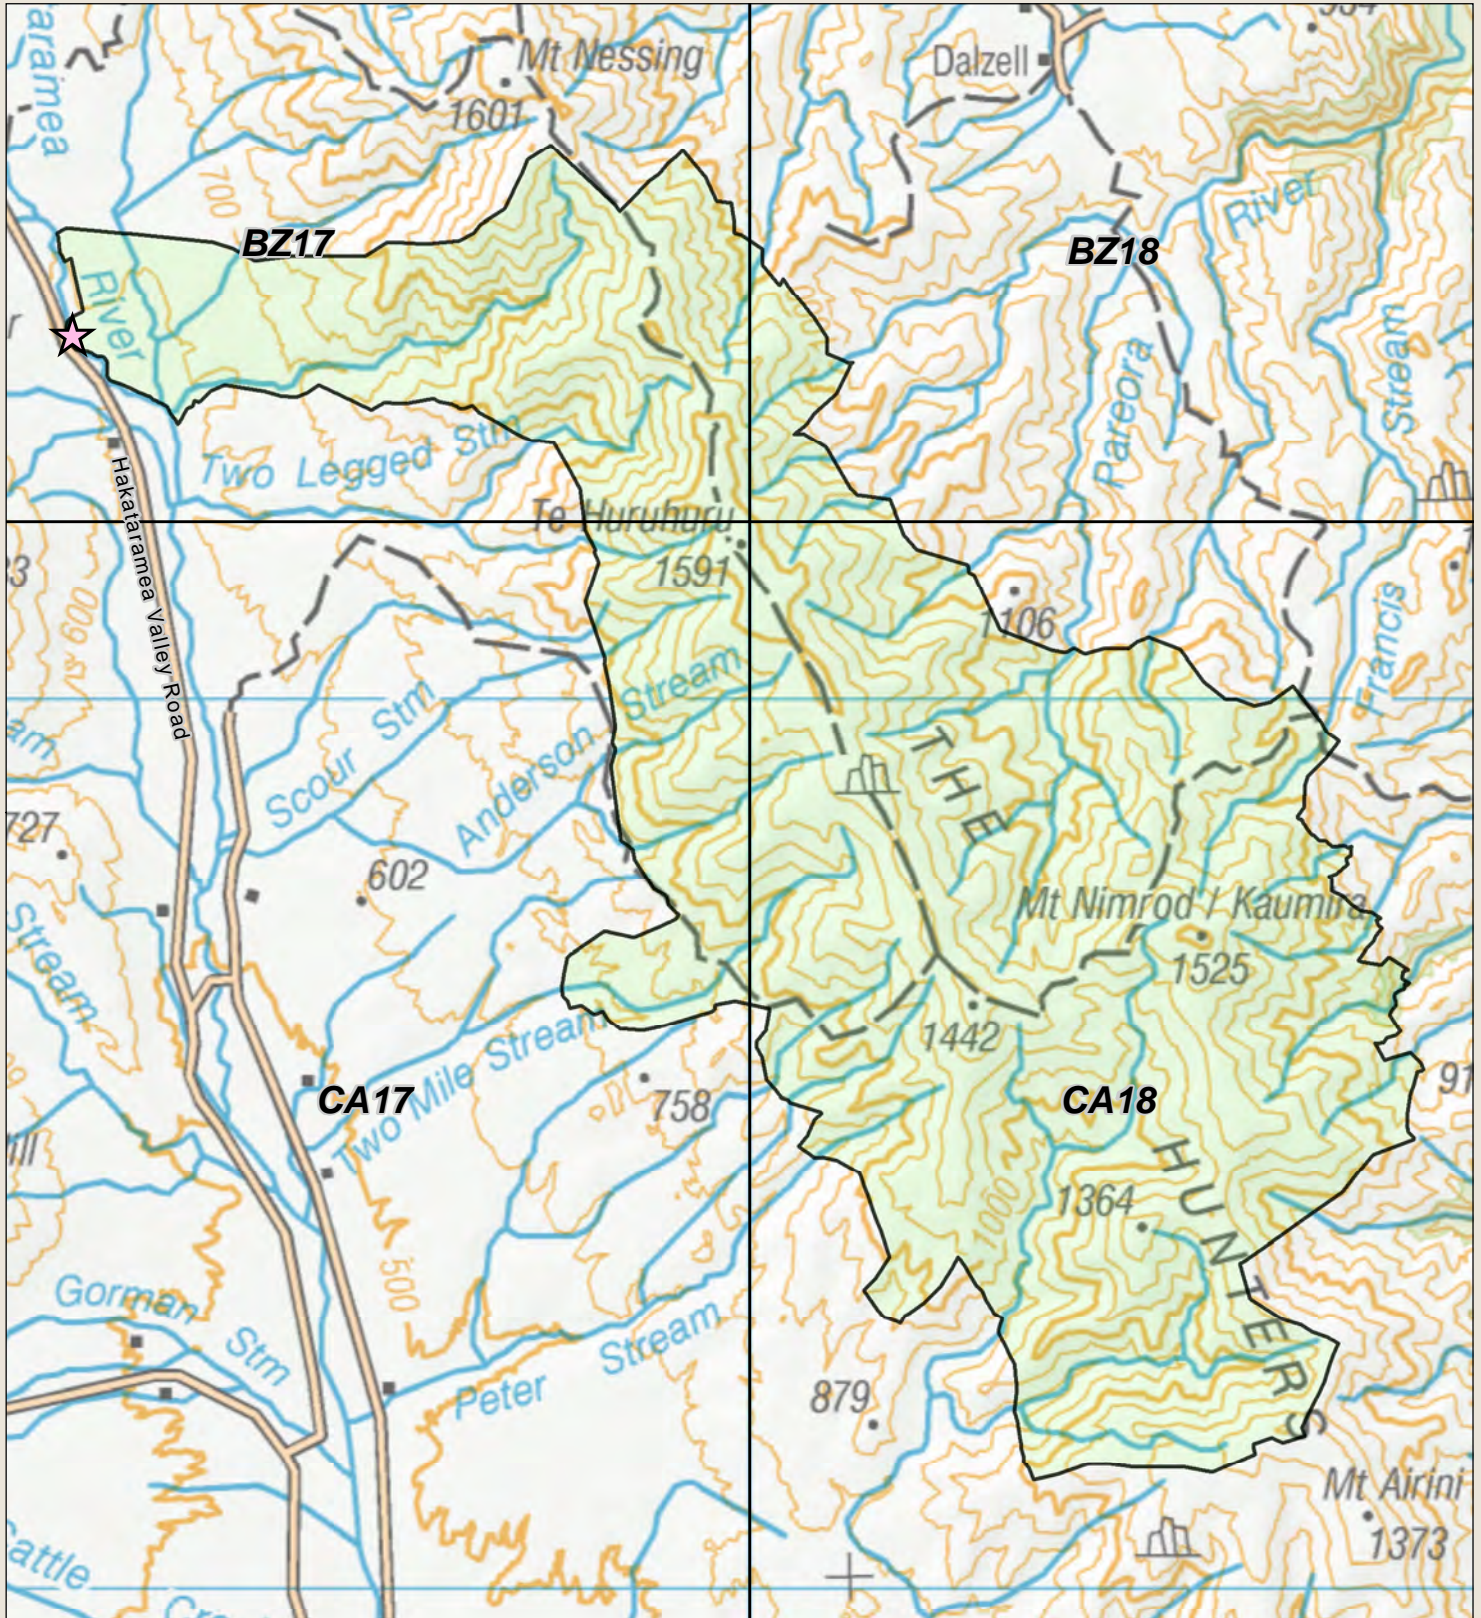

Kaumira/ Mount Nimrod - Block

Mid and South Canterbury hunting areas

Department of Conservation
Te Papa Atawhai

Check your permit and the DOC website for conditions that may apply to this area: www.doc.govt.nz/hunting

This map is a guide only and should not be used for navigational purposes. We recommend NZTopo50 series map(s)

Boundary of this hunting block

Hunting is permitted

Hunting is restricted

Hunting is prohibited

Access point

NZTopo50 map sheets

*On DOC tracks Dog/Firearm conditions may apply.

New Zealand Government

1 Kilometres

March 2017
Geospatial Services Team, Department of Conservation
Crown copyright reserved, © LINZ Topo50