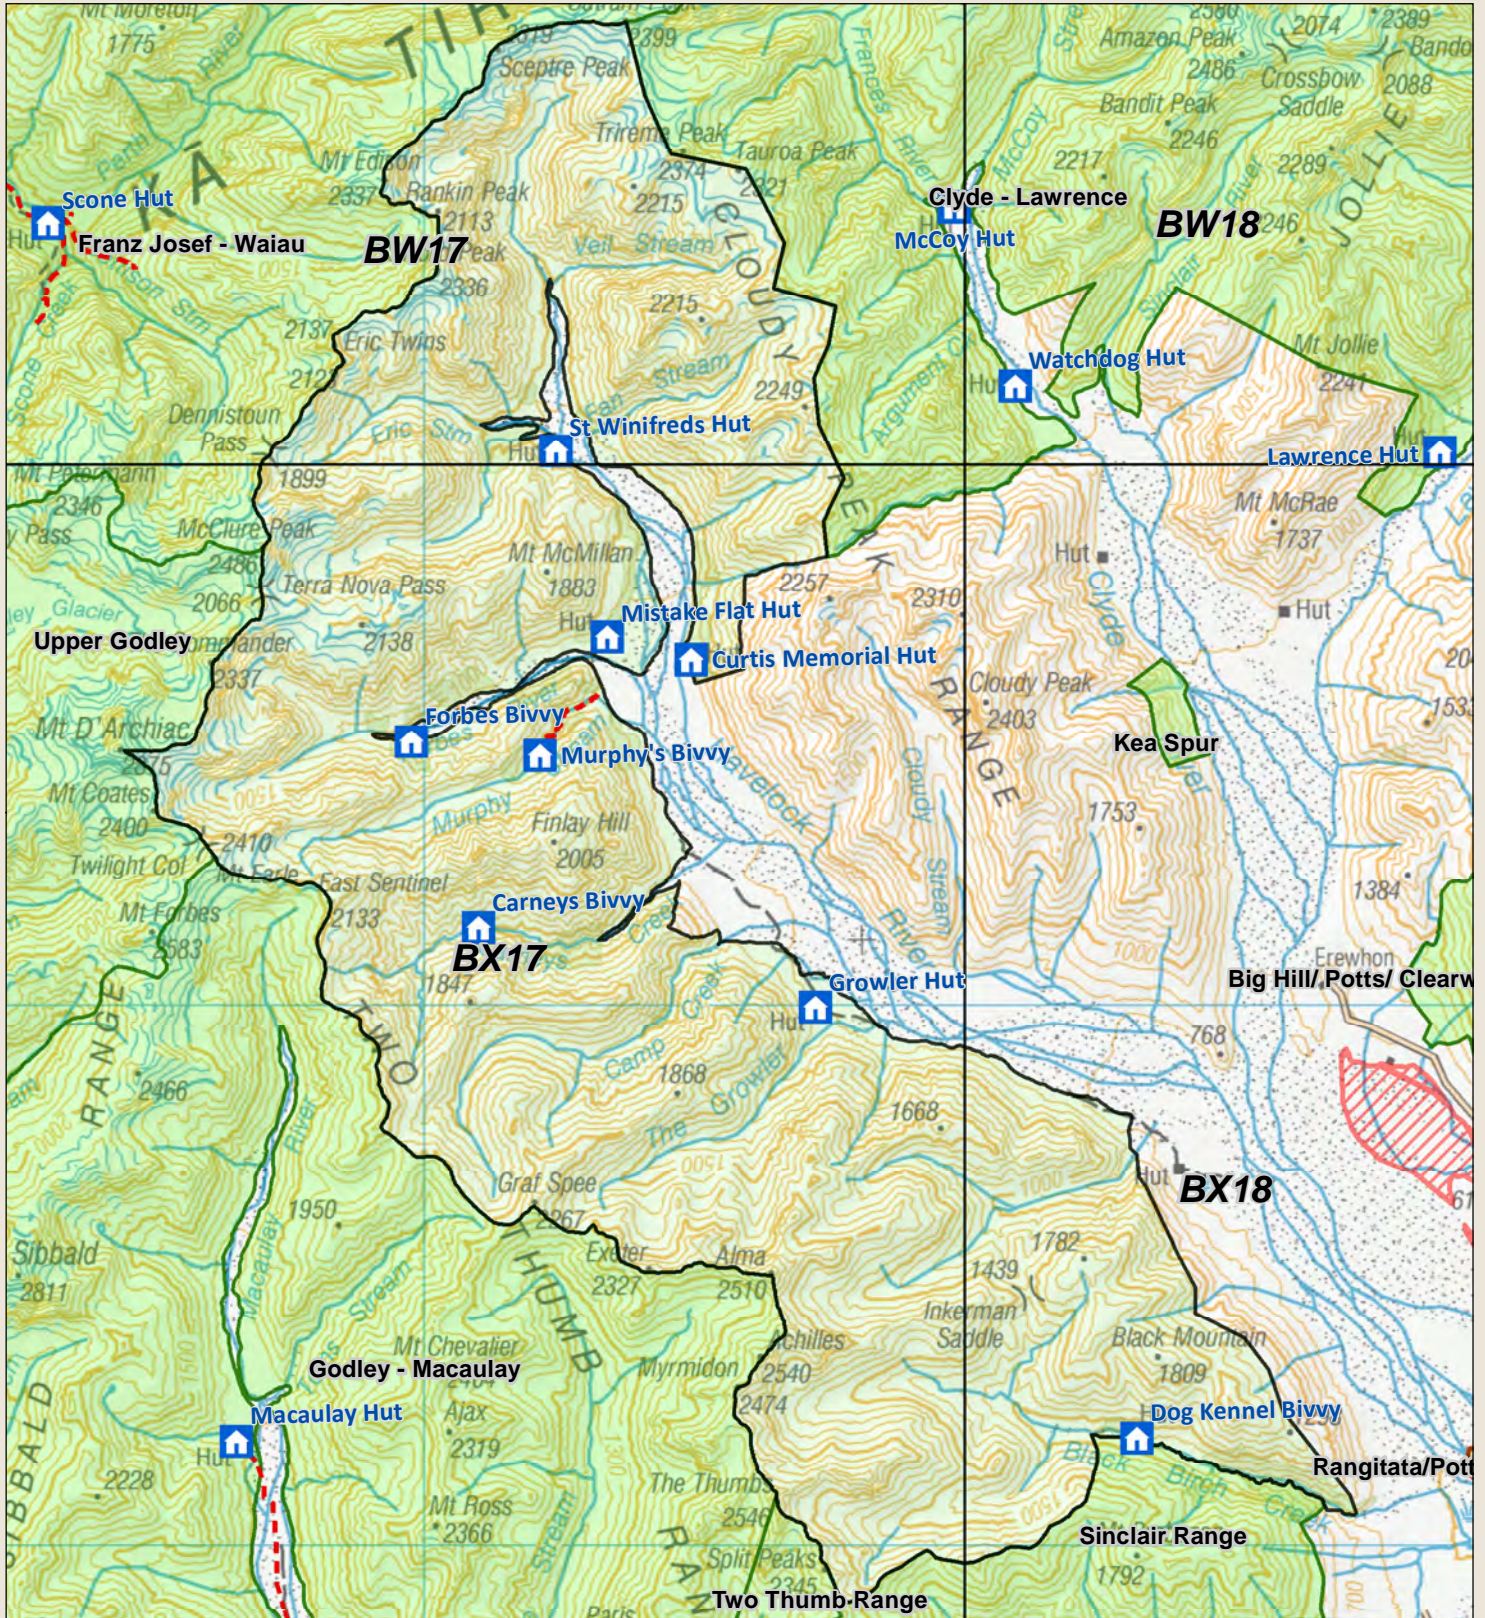

Mid and South Canterbury hunting areas

Check your permit and the DOC website for conditions that may apply to this area: www.doc.govt.nz/hunting

This map is a guide only and should not be used for navigational purposes. We recommend NZTopo50 series map(s)

Boundary of this hunting block

Hunting is permitted

Hunting is restricted

Hunting is prohibited

DOC huts

NZTopo50 map sheets

DOC track

*On DOC tracks Dog/Firearm conditions may apply.